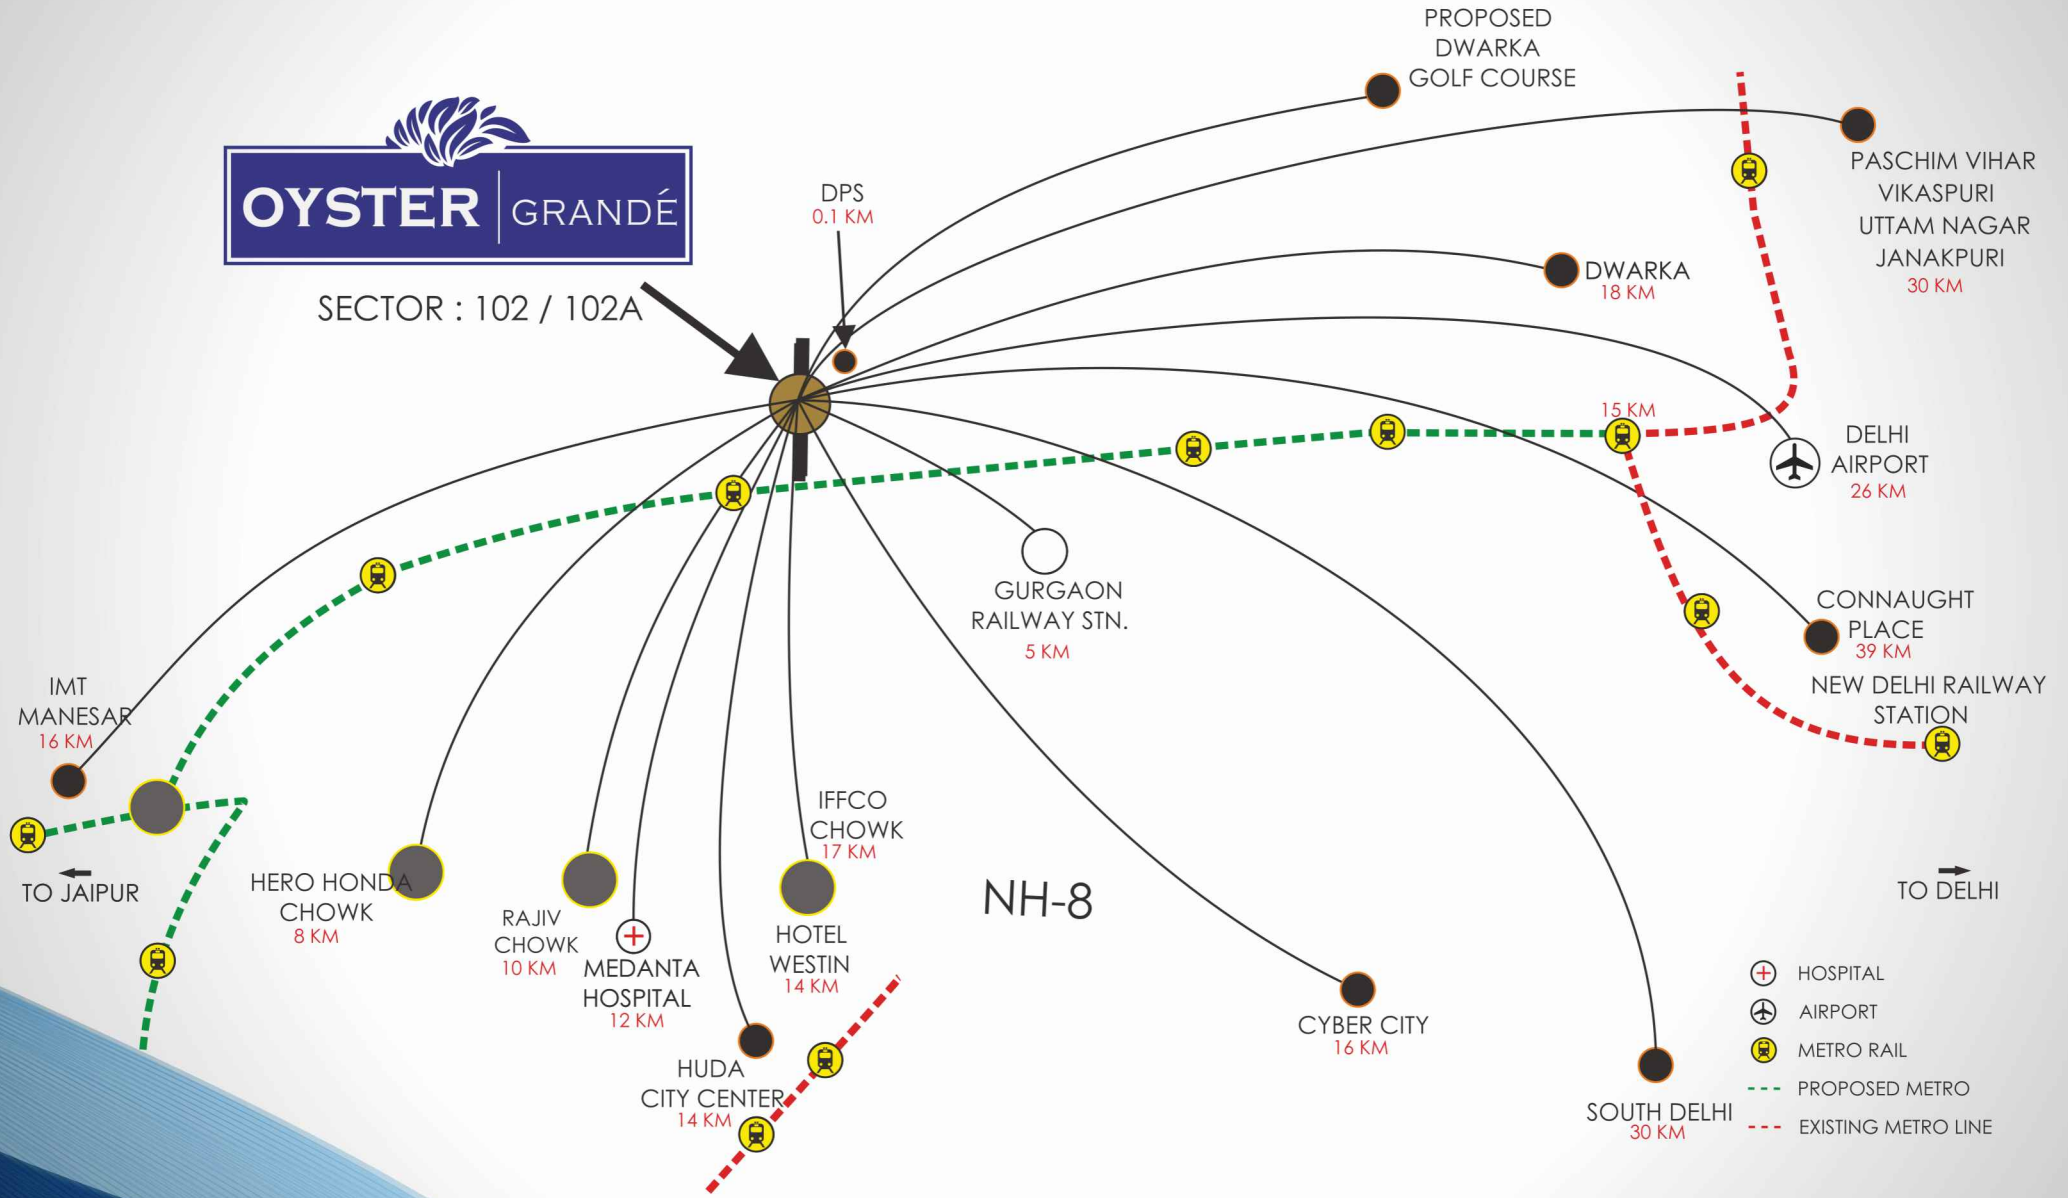

Call: +918586866824

OYSTER GRANDÉ

SECTOR : 102 / 102A

"MAP NOT TO SCALE"