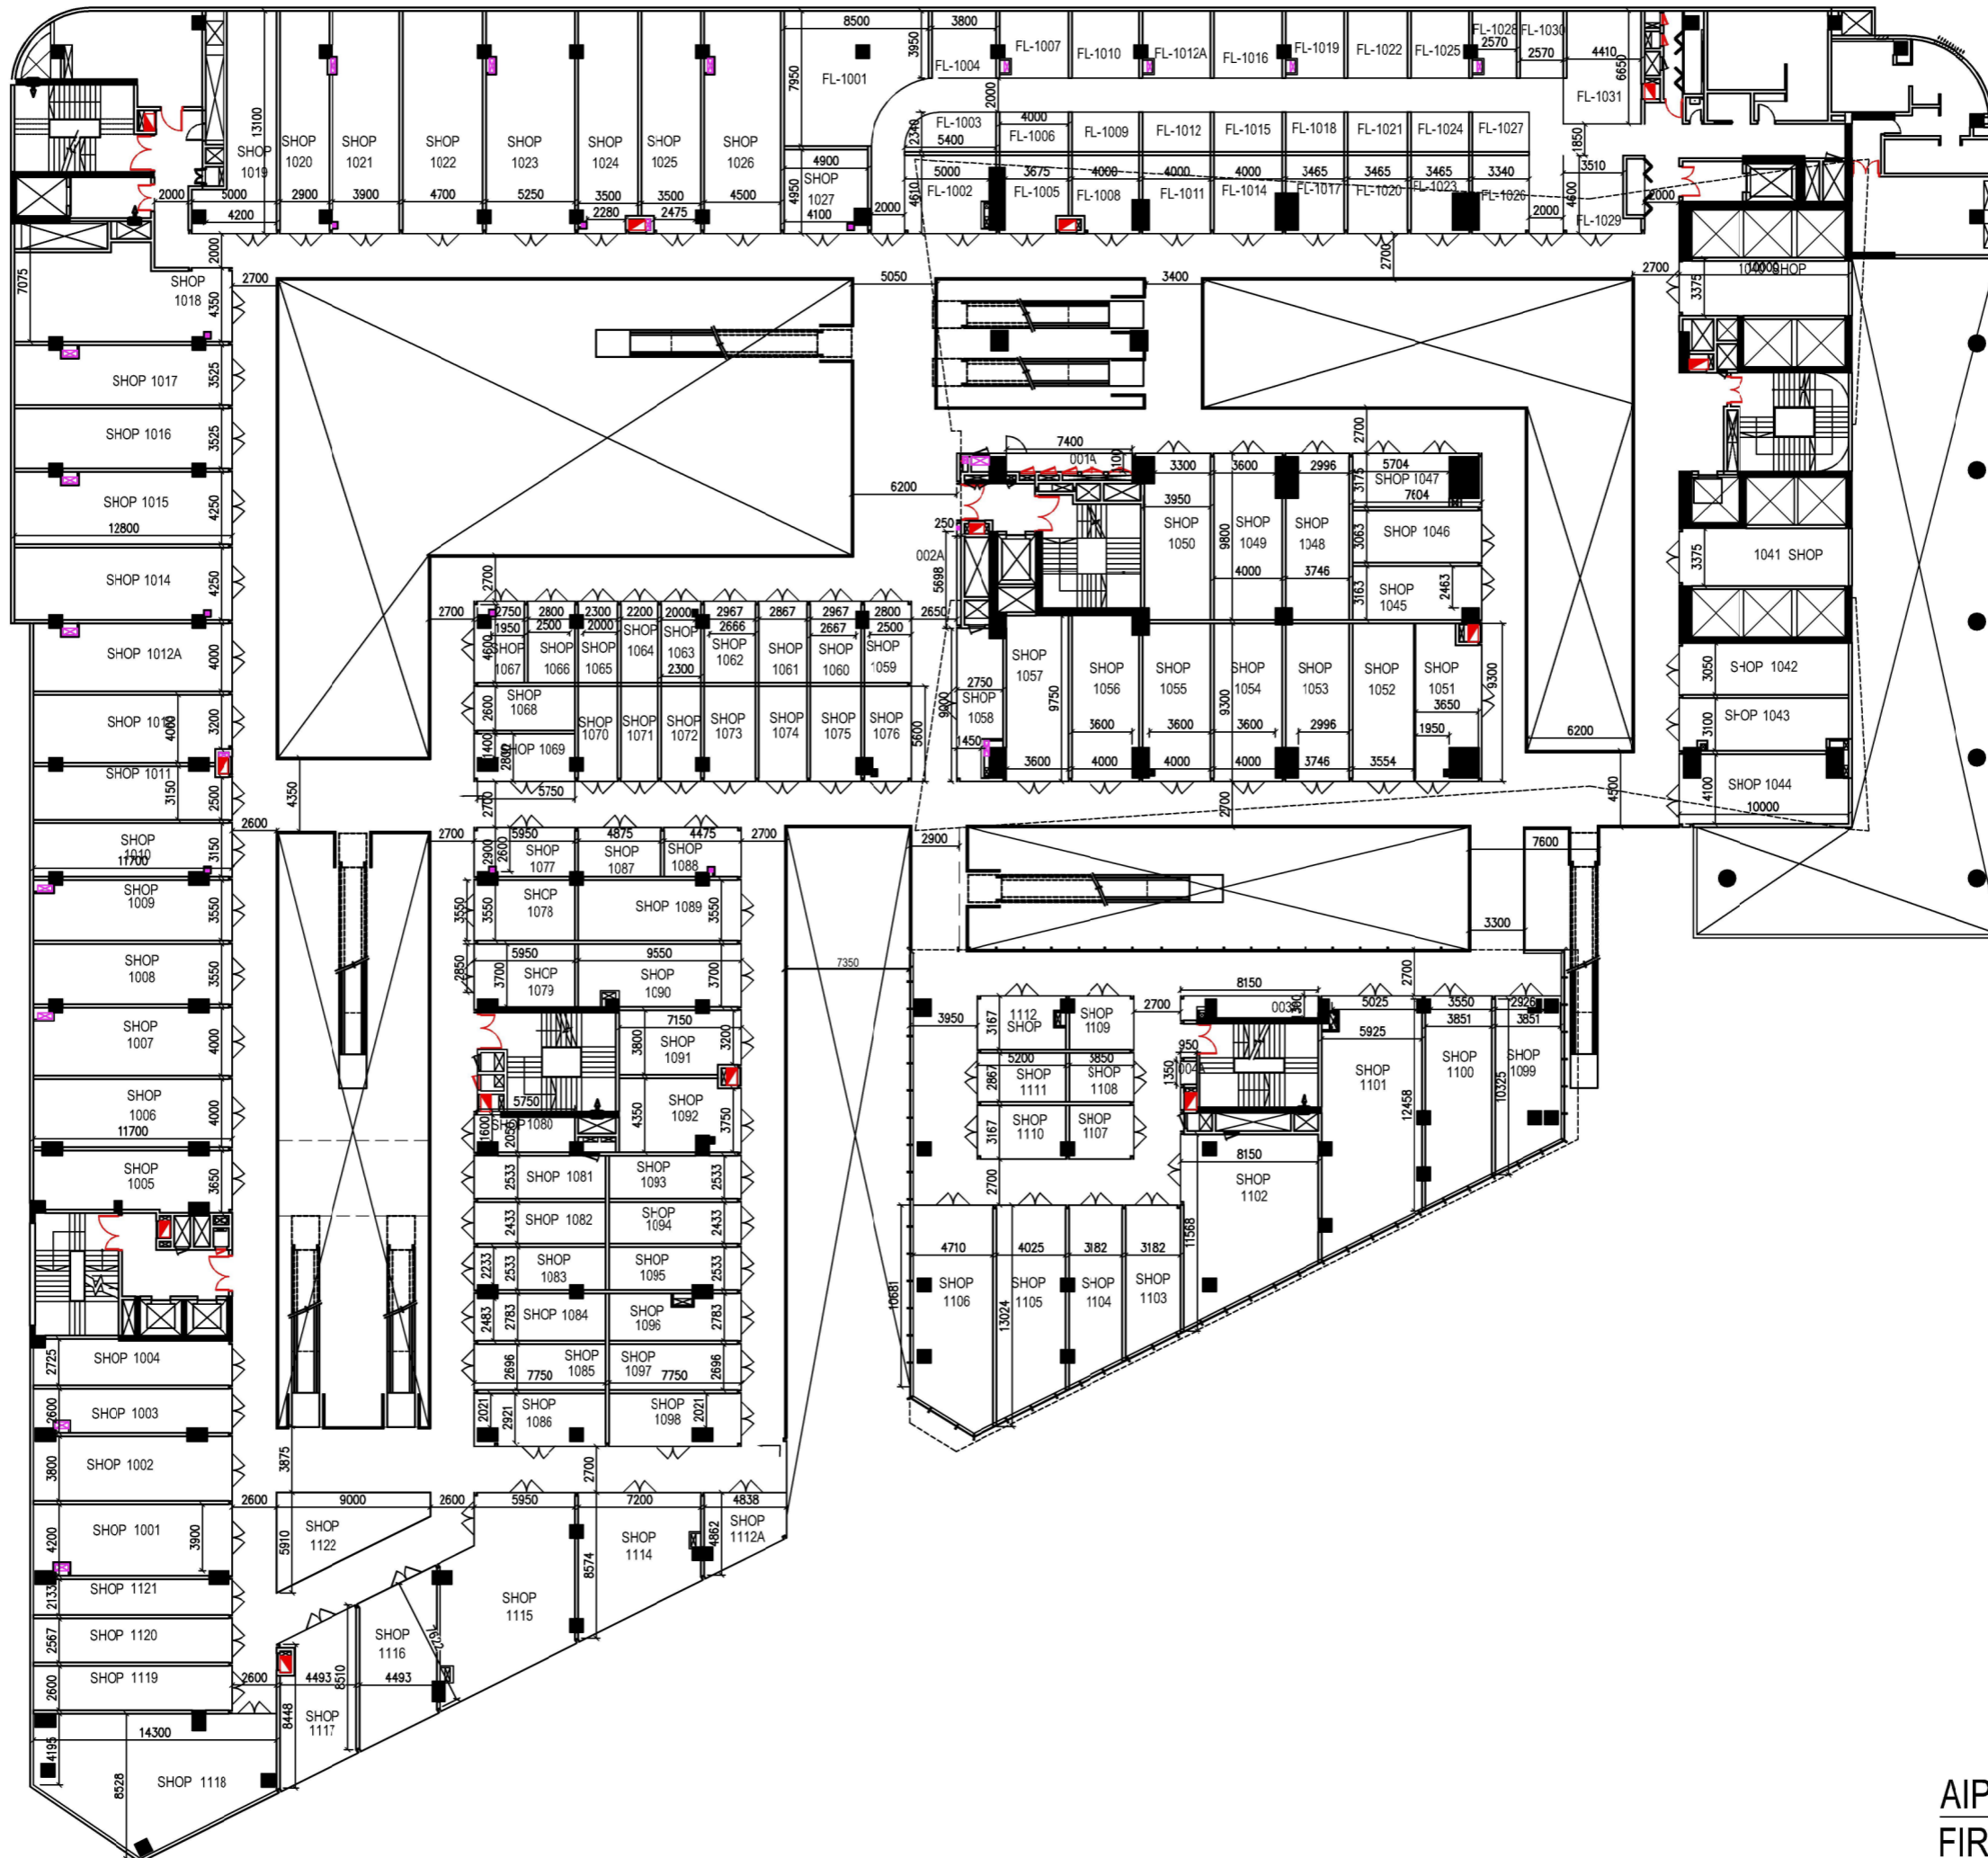

MIXED-USE RETAIL DEVELOPMENT

FLOOR PLAN

 +91 8586866824

EXTERNAL ROAD

AIPL JOY GALLERY
GROUND FLOOR PLAN

DATE 05.04.2021

AIPL JOY GALLERY
FIRST FLOOR PLAN

DATE 05.04.2021

**AIPL JOY GALLERY
SECOND FLOOR PLAN**

DATE 05.04.2021

Thank You

 +91 8586866824