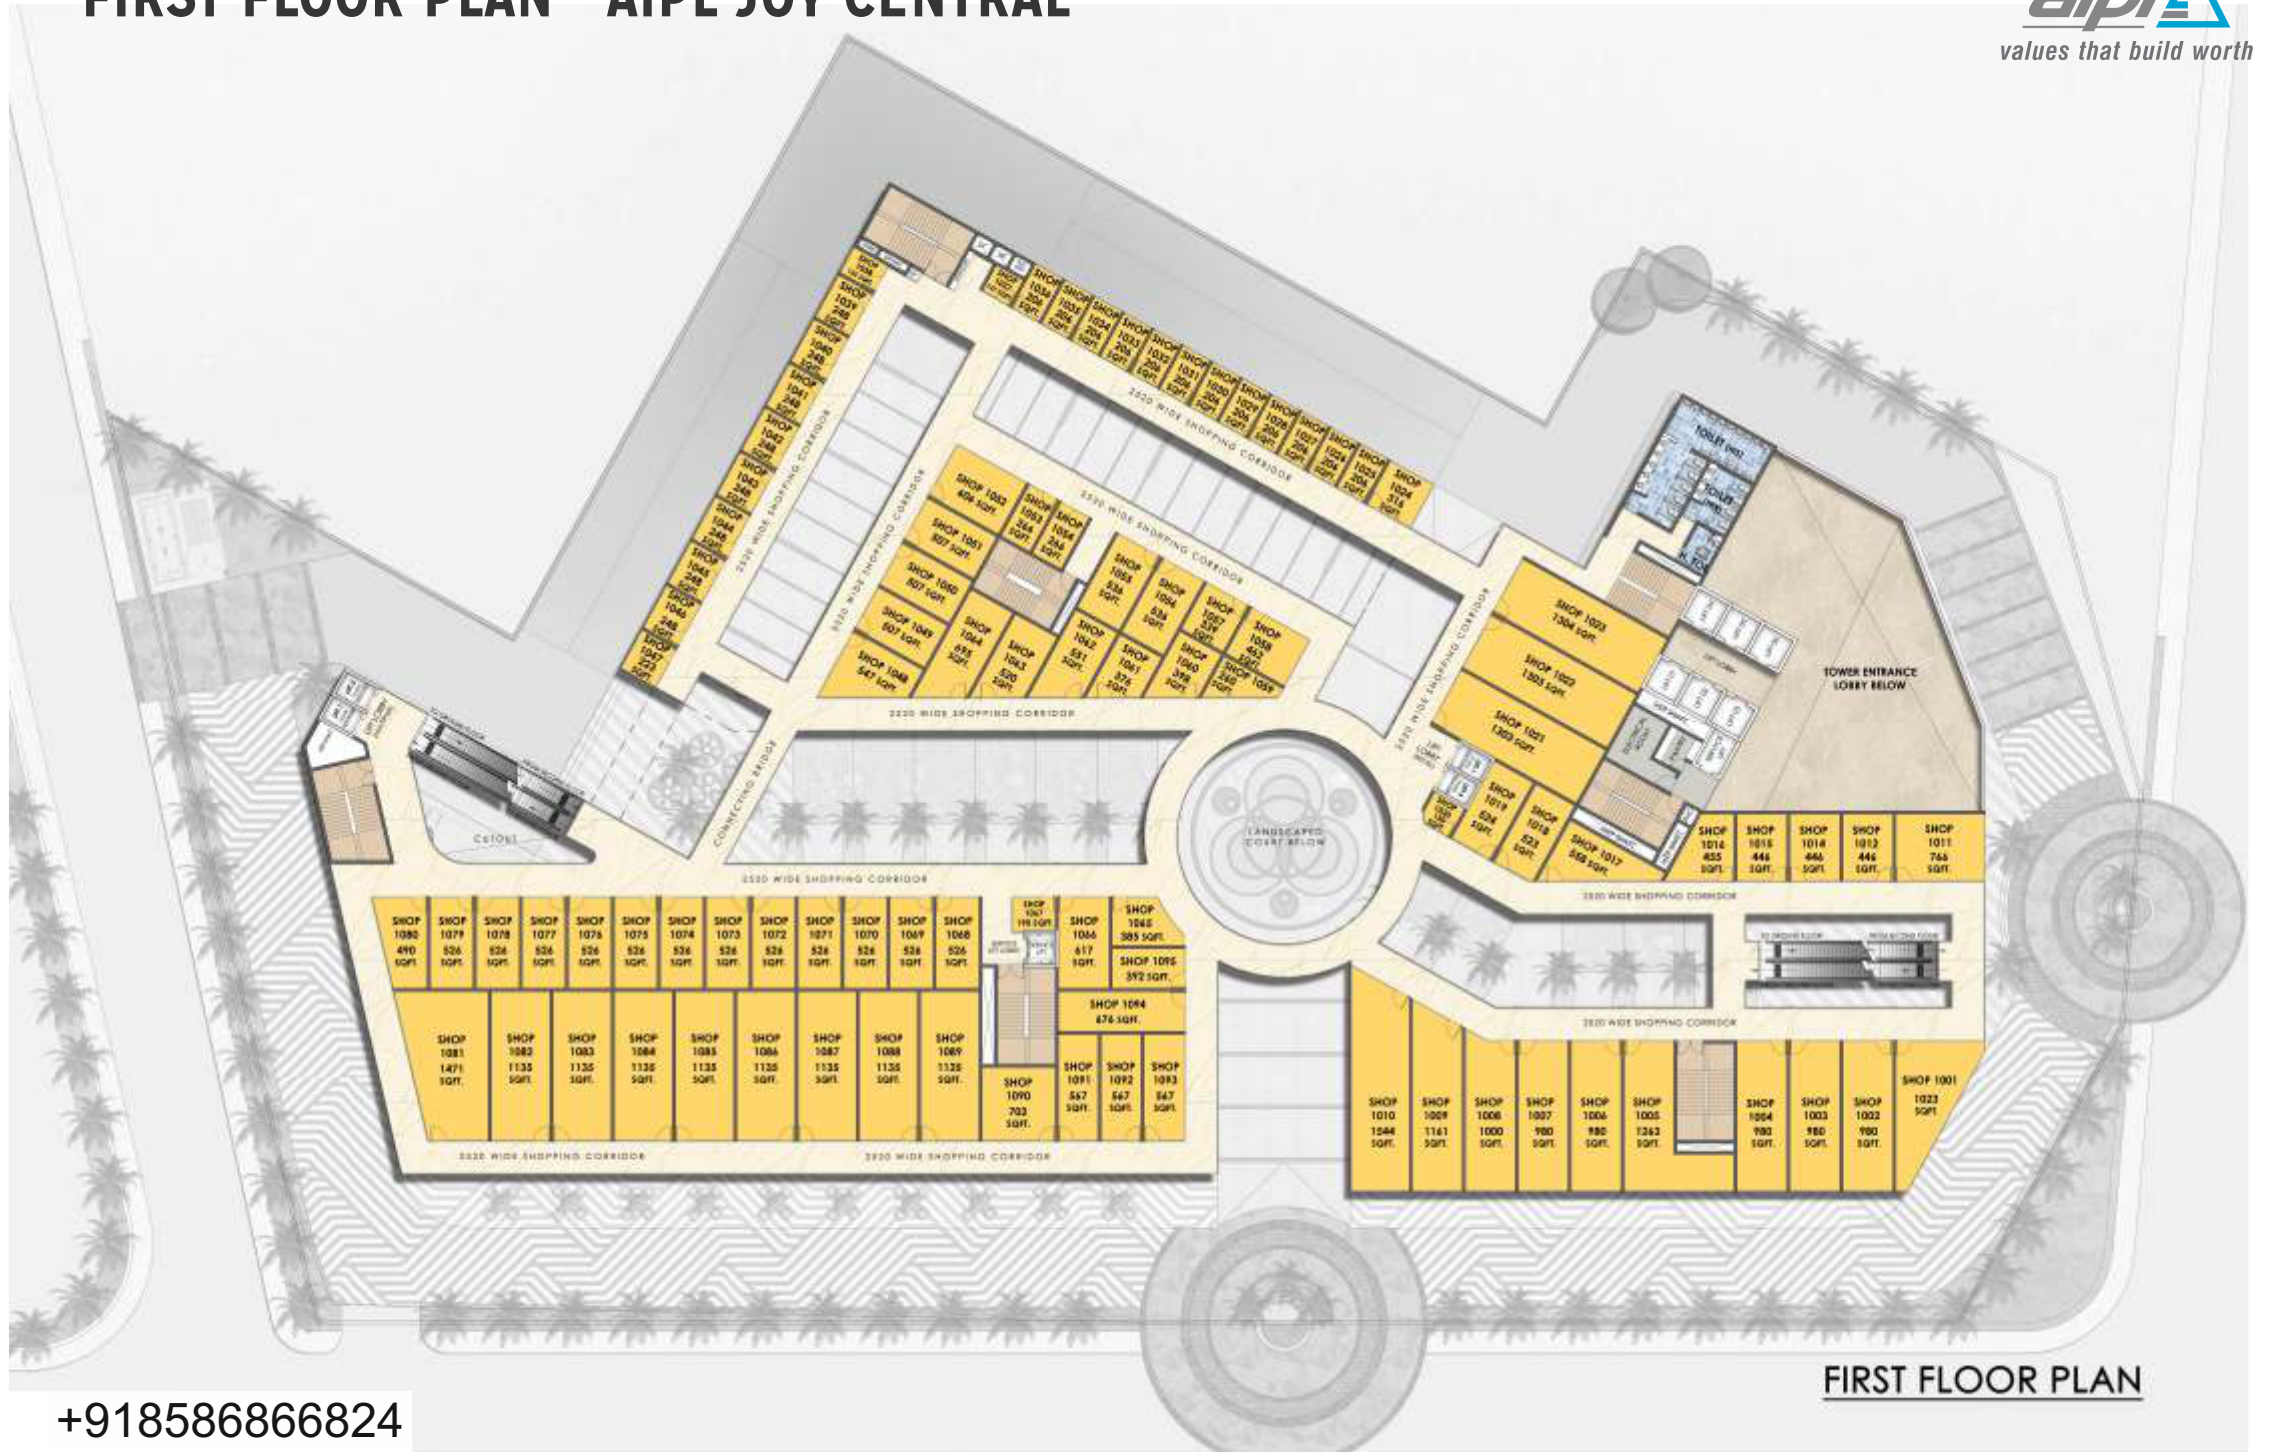

Conceptual illustrative images only. These do not reflect the actual design.

SHOPPING AT AIPL JOY CENTRAL

On Ground and First Floors

- From international anchor stores to one of a kind local boutiques, shopping at AIPL Joy Central is a robust retail mix
- Strategically located 200 shops on the ground & first floor
- Shop size varies from 250 sq.ft. to 1400 sq.ft. approximately
- All shops enjoy excellent visibility and accessibility from all corners of the project
- Well planned pedestrian flow throughout the shopping district with no dark corners
- Easy vertical access to different levels through intelligently placed escalators, lifts and staircases.

Conceptual illustrative images only. These do not reflect the actual design.

WORK @ AIPL JOY CENTRAL

The wonders within...

- Grade "A" Office spaces in an Iconic structure of 22 floors
- Class A office space set atop a street-level retail putting businesses and their employees in the heart of the action
- Exclusive entry for the office block from the 24mt wide Sector Road
- Large and medium floor plates ranging from 3,000 to 29,000 sq.ft. on one level.
- The entrance lobby will be a majestic double height lobby with reception area, waiting lounge and concierge desk
- High speed elevators, 100% power backup and wifi spots.

+918586866824

AIPL JOY CENTRAL, SECTOR 65 GOLF COURSE EXTENSION ROAD, GURGAON

GROUND FLOOR PLAN - AIPL JOY CENTRAL

Conceptual illustrative images only. These do not reflect the actual design.

+918586866824

GROUND FLOOR PLAN

FIRST FLOOR PLAN - AIPL JOY CENTRAL

FIRST FLOOR PLAN

+918586866824

Conceptual illustrative images only. These do not reflect the actual design.

SECOND FLOOR PLAN - AIPL JOY CENTRAL

Conceptual illustrative images only. These do not reflect the actual design.