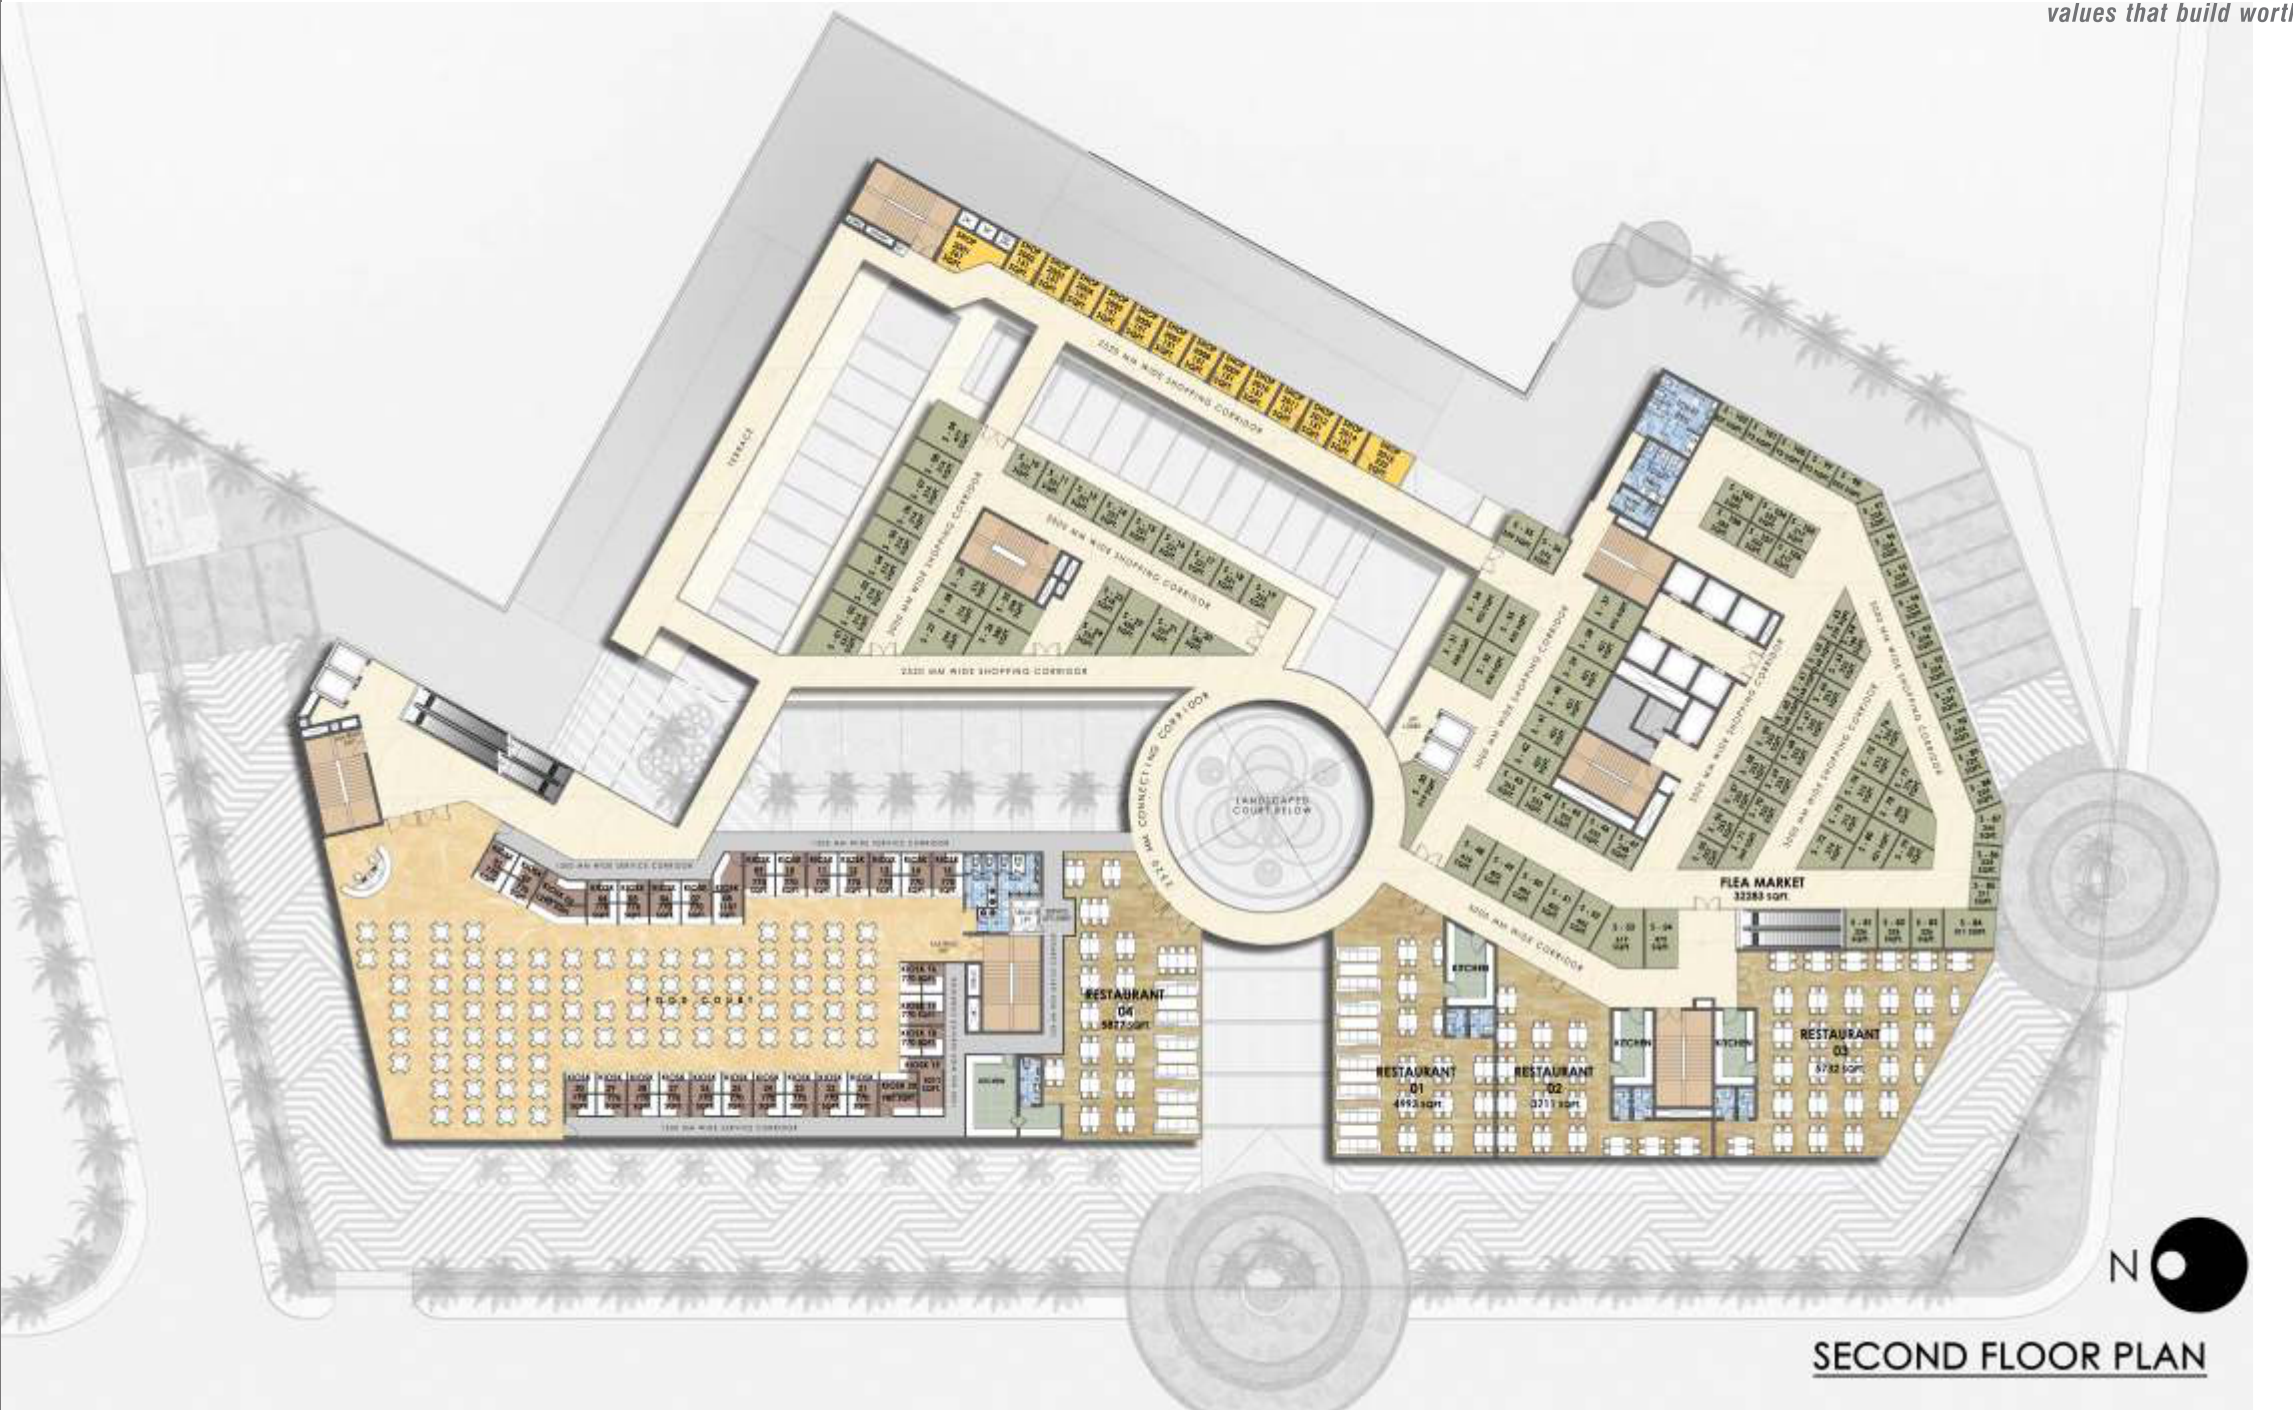

Conceptual illustrative images only. These do not reflect the actual design.

SHOPPING AT AIPL JOY CENTRAL

On Ground and First Floors

- From international anchor stores to one of a kind local boutiques, shopping at AIPL Joy Central is a robust retail mix
- Strategically located 200 shops on the ground & first floor
- Shop size varies from 250 sq.ft. to 1400 sq.ft. approximately
- All shops enjoy excellent visibility and accessibility from all corners of the project
- Well planned pedestrian flow throughout the shopping district with no dark corners
- Easy vertical access to different levels through intelligently placed escalators, lifts and staircases.

Conceptual illustrative images only. These do not reflect the actual design.

WORK @ AIPL JOY CENTRAL

The wonders within...

- Grade "A" Office spaces in an Iconic structure of 22 floors
- Class A office space set atop a street-level retail putting businesses and their employees in the heart of the action
- Exclusive entry for the office block from the 24mt wide Sector Road
- Large and medium floor plates ranging from 3,000 to 29,000 sq.ft. on one level.
- The entrance lobby will be a majestic double height lobby with reception area, waiting lounge and concierge desk
- High speed elevators, 100% power backup and wifi spots.

+918586866824

AIPL JOY CENTRAL, SECTOR 65 GOLF COURSE EXTENSION ROAD, GURGAON

GROUND FLOOR PLAN - AIPL JOY CENTRAL

Conceptual illustrative images only. These do not reflect the actual design.

+918586866824

GROUND FLOOR PLAN

FIRST FLOOR PLAN - AIPL JOY CENTRAL

FIRST FLOOR PLAN

+918586866824

Conceptual illustrative images only. These do not reflect the actual design.

SECOND FLOOR PLAN - AIPL JOY CENTRAL

Conceptual illustrative images only. These do not reflect the actual design.