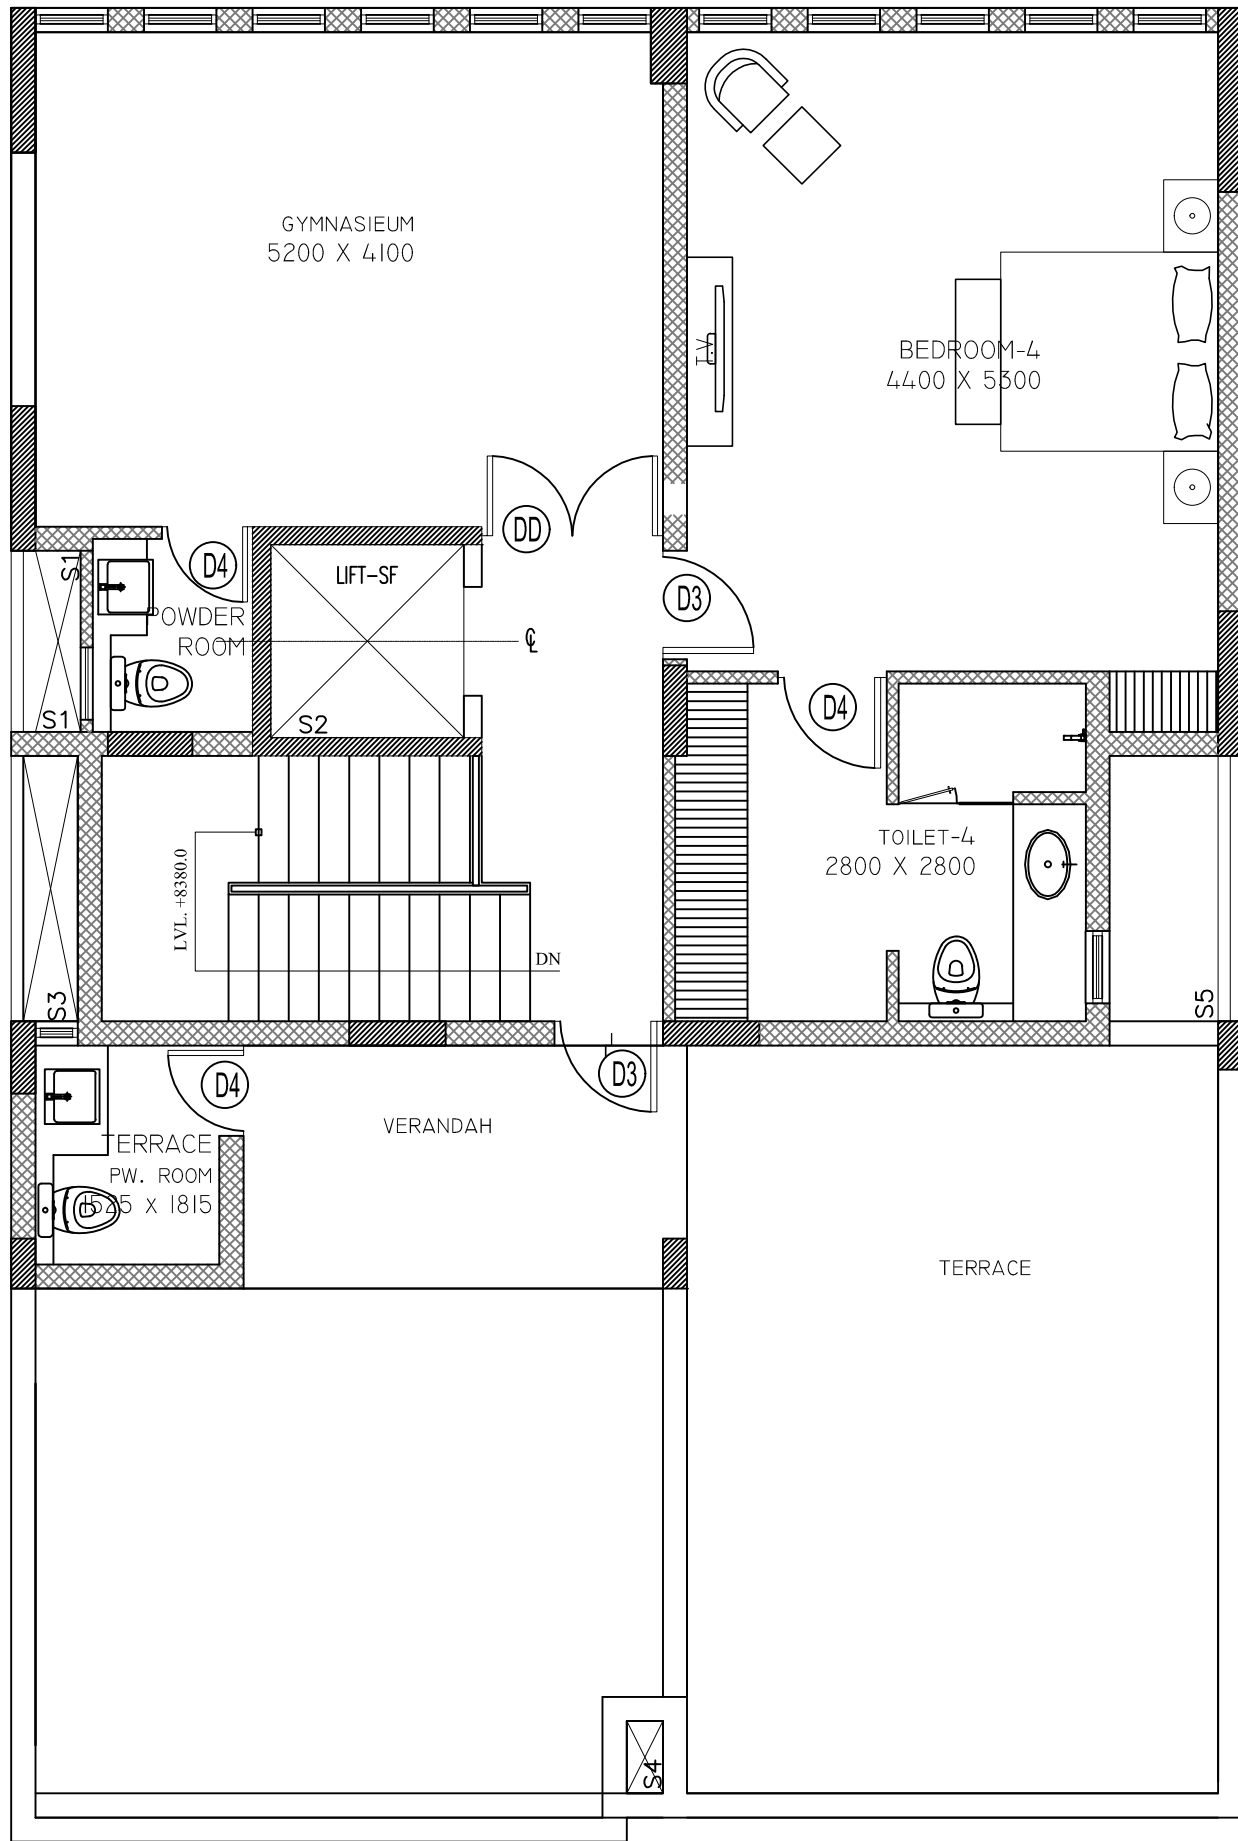

AMBIENCE

CREACIONES

QUALITY FOR SURE

Sector - 22, Gurgaon

FLOOR PLAN

 **+91 8586866824**

SECOND FLOOR PLAN

FIRST FLOOR PLAN

MEZZANINE FLOOR PLAN

GROUND FLOOR PLAN

BASEMENT FLOOR PLAN

Thank You

 +91 8586866824