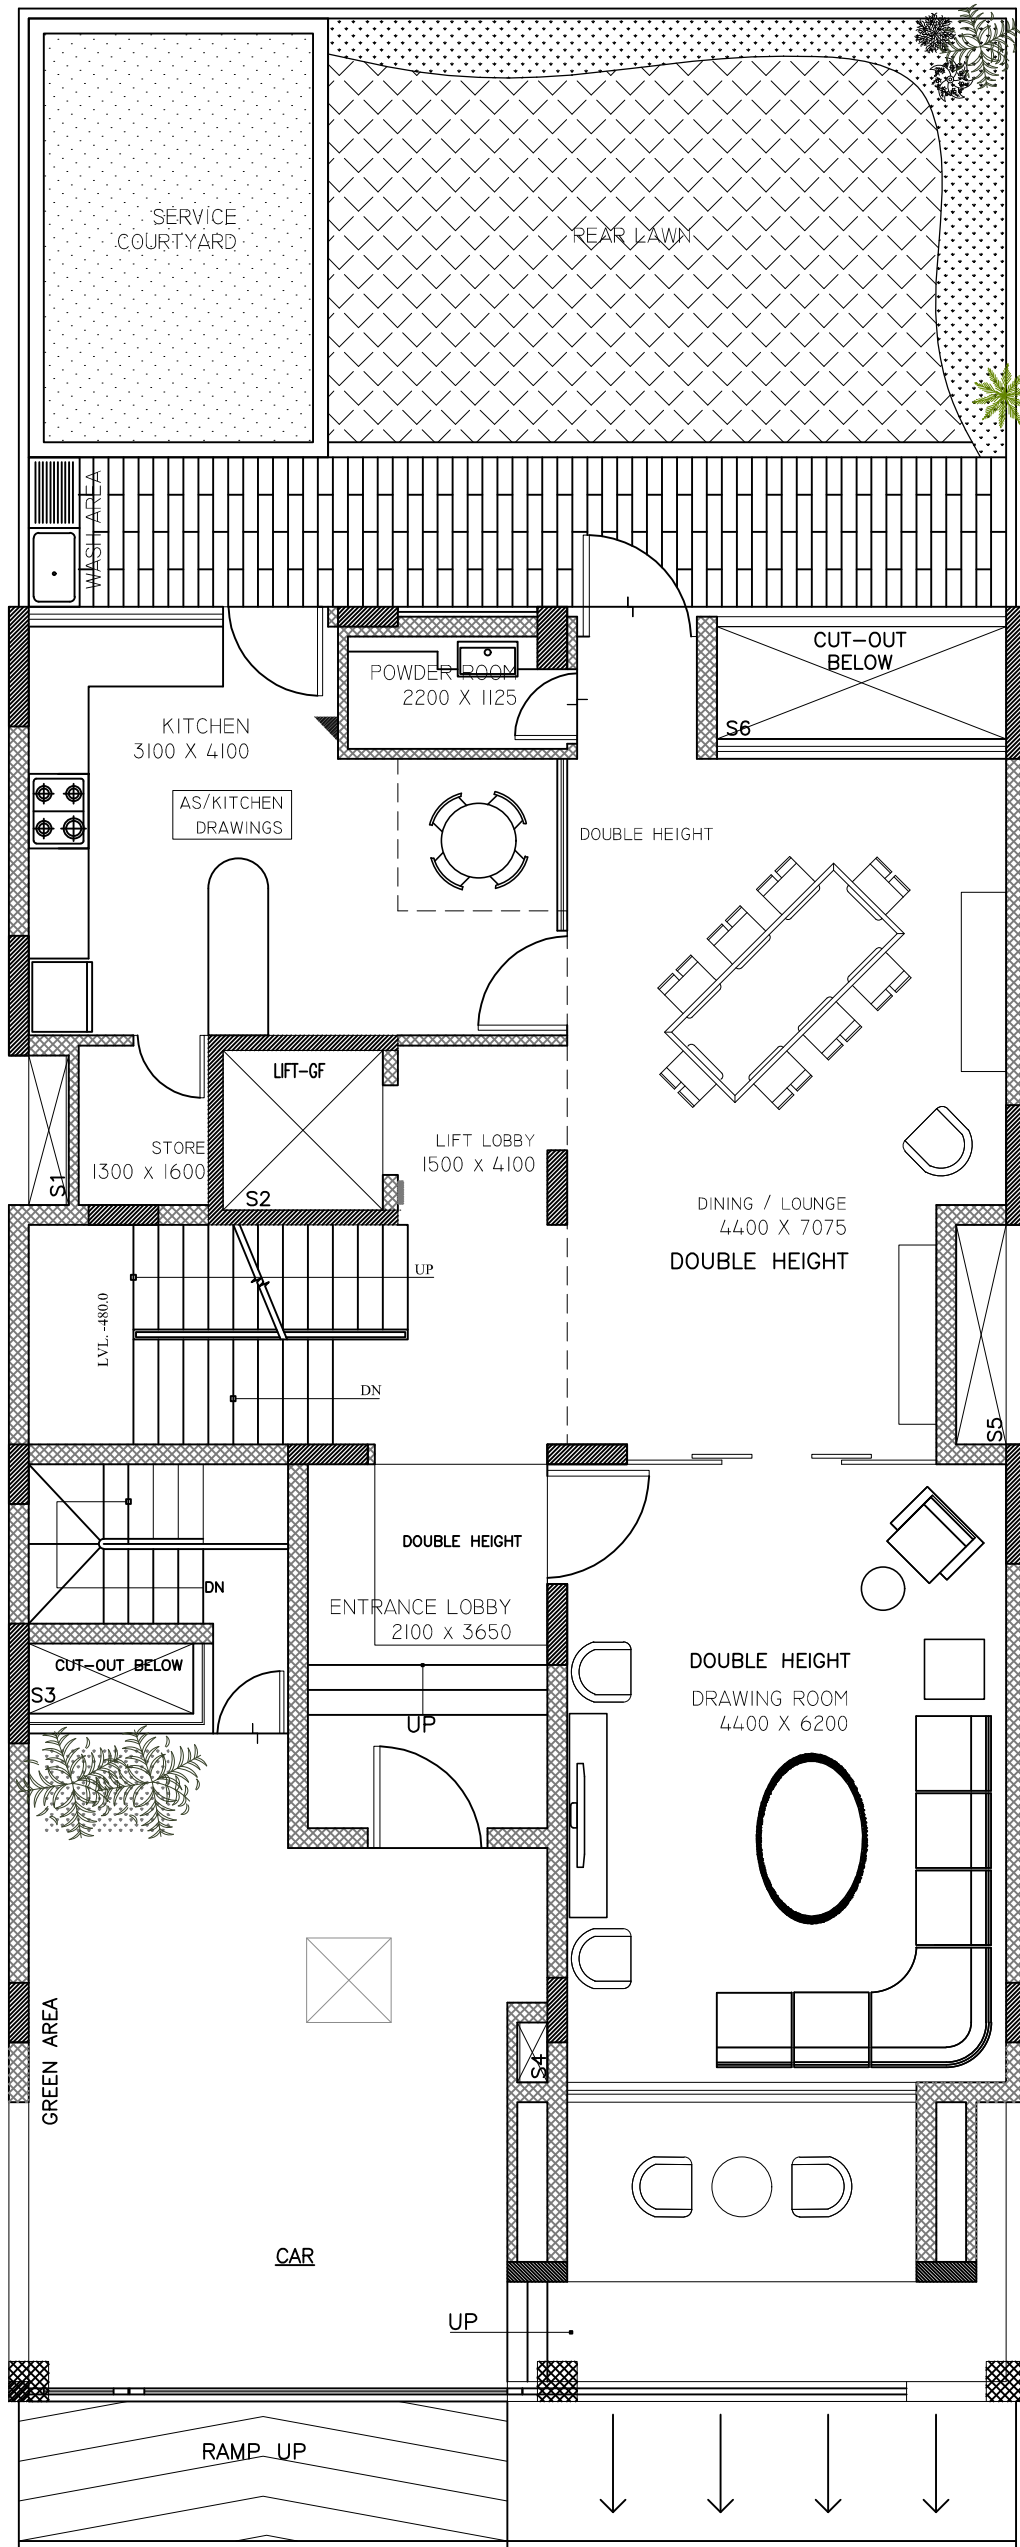

AMBIENCE

CREACIONES

QUALITY FOR SURE

Sector - 22, Gurgaon

FLOOR PLAN

 **+91 8586866824**

SECOND FLOOR PLAN

FIRST FLOOR PLAN

MEZZANINE FLOOR PLAN

GROUND FLOOR PLAN

BASEMENT FLOOR PLAN

Thank You

 +91 8586866824