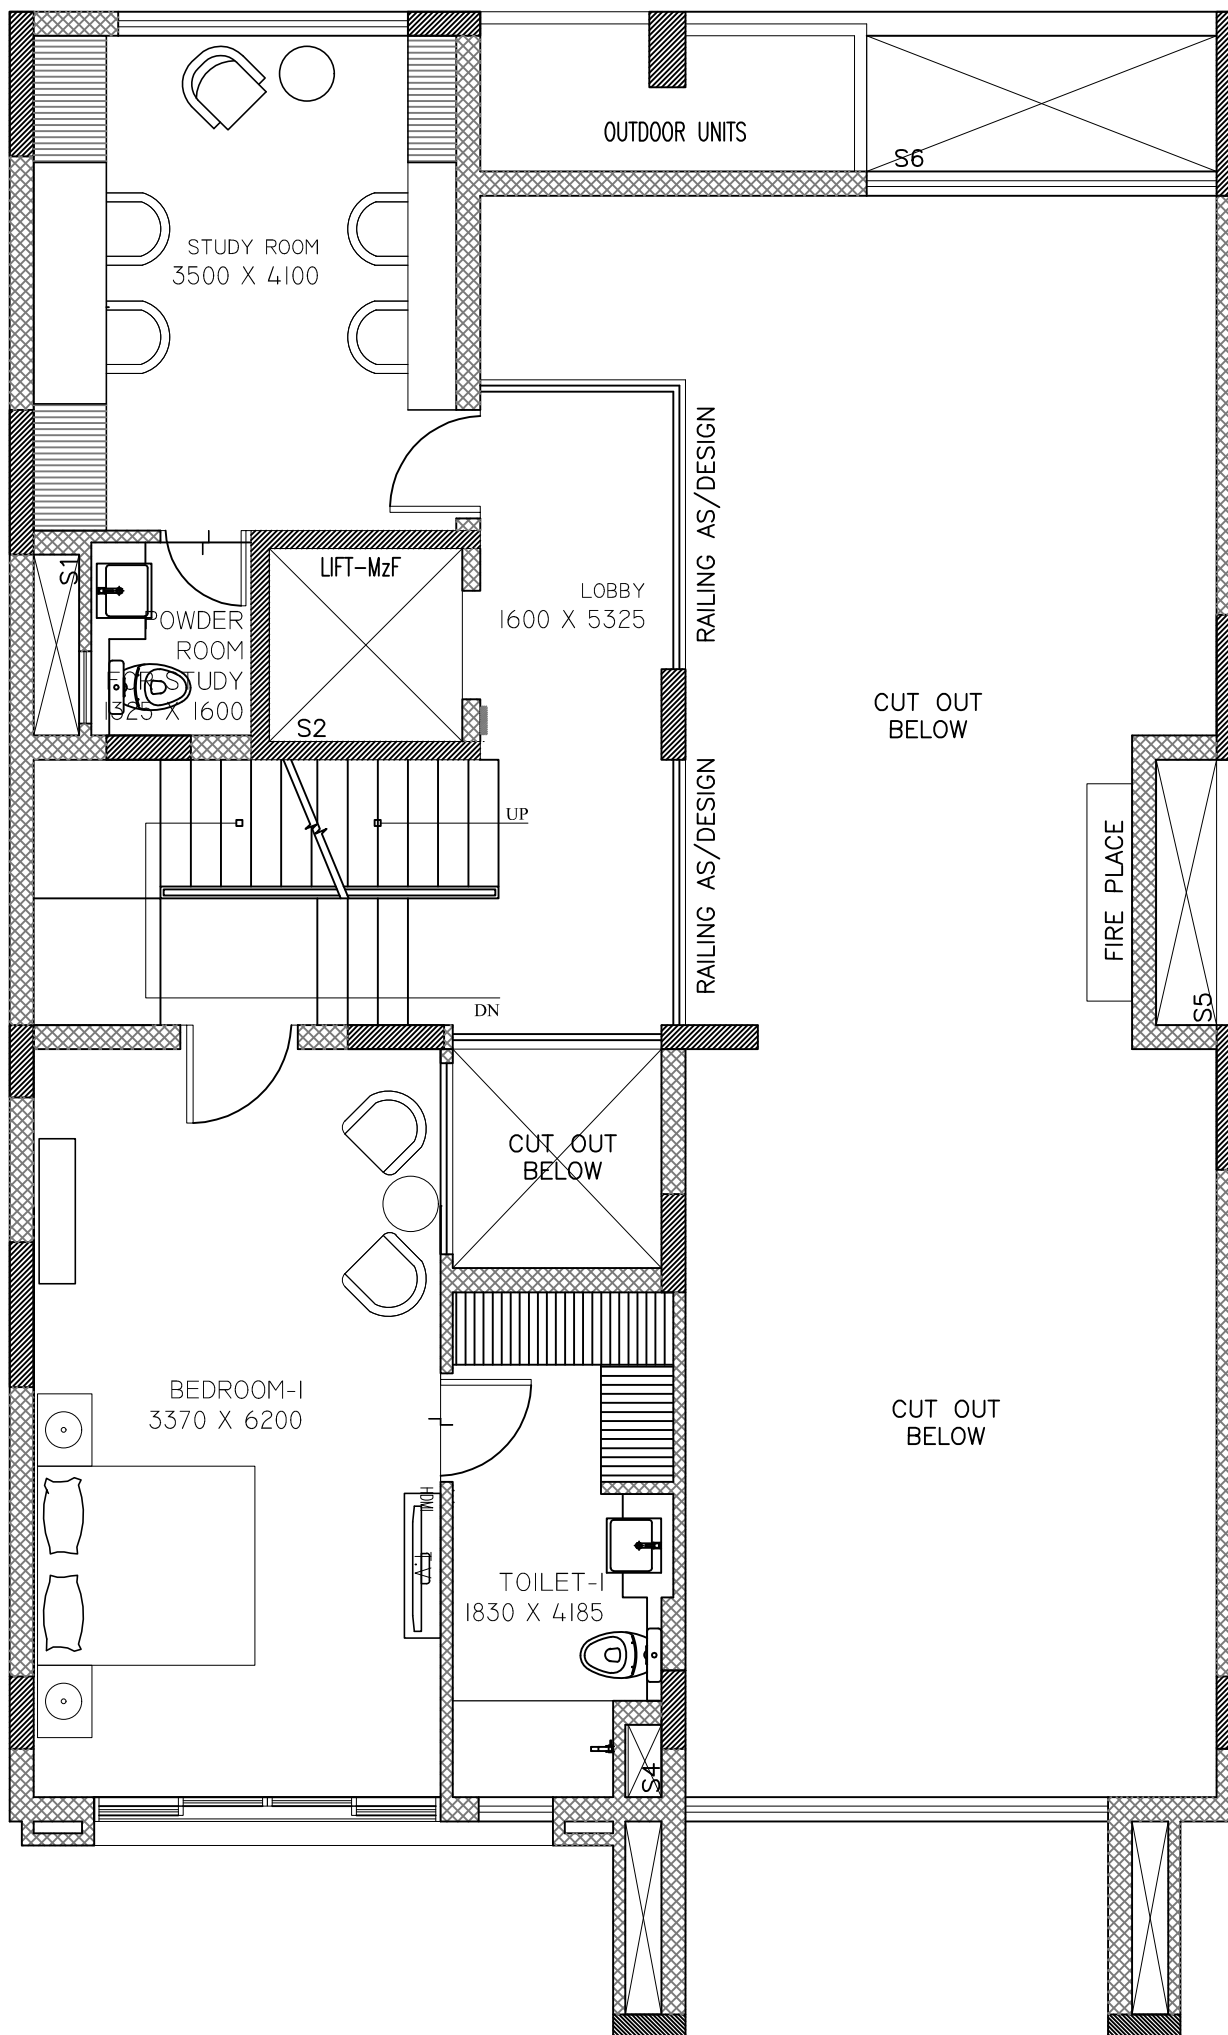

AMBIENCE

CREACIONES

QUALITY FOR SURE

Sector - 22, Gurgaon

FLOOR PLAN

 **+91 8586866824**

SECOND FLOOR PLAN

FIRST FLOOR PLAN

MEZZANINE FLOOR PLAN

GROUND FLOOR PLAN

BASEMENT FLOOR PLAN

Thank You

 +91 8586866824