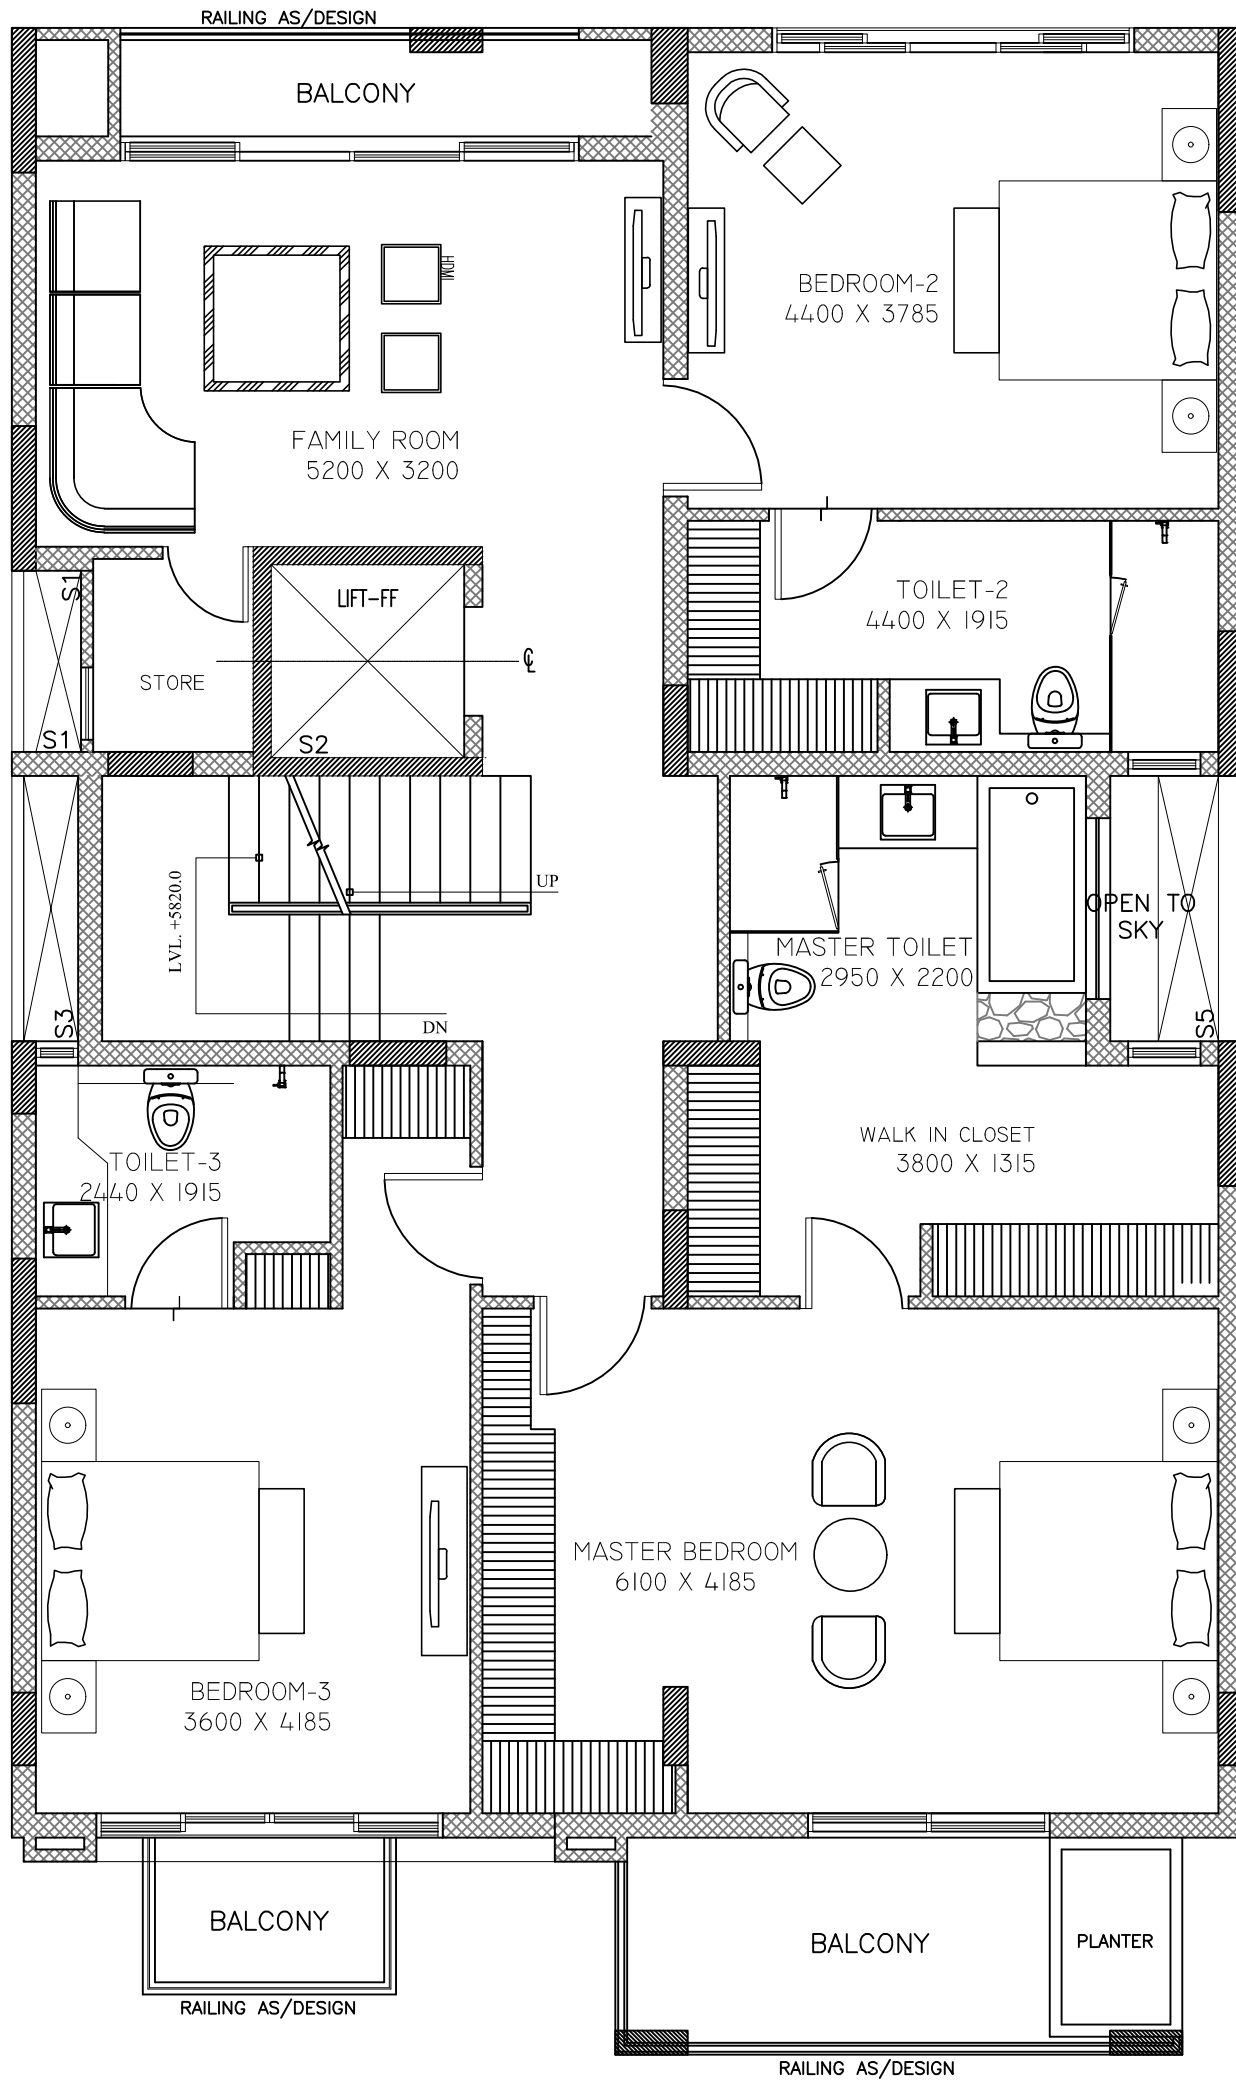

AMBIENCE

CREACIONES

QUALITY FOR SURE

Sector - 22, Gurgaon

FLOOR PLAN

 **+91 8586866824**

SECOND FLOOR PLAN

FIRST FLOOR PLAN

MEZZANINE FLOOR PLAN

GROUND FLOOR PLAN

BASEMENT FLOOR PLAN

Thank You

 +91 8586866824