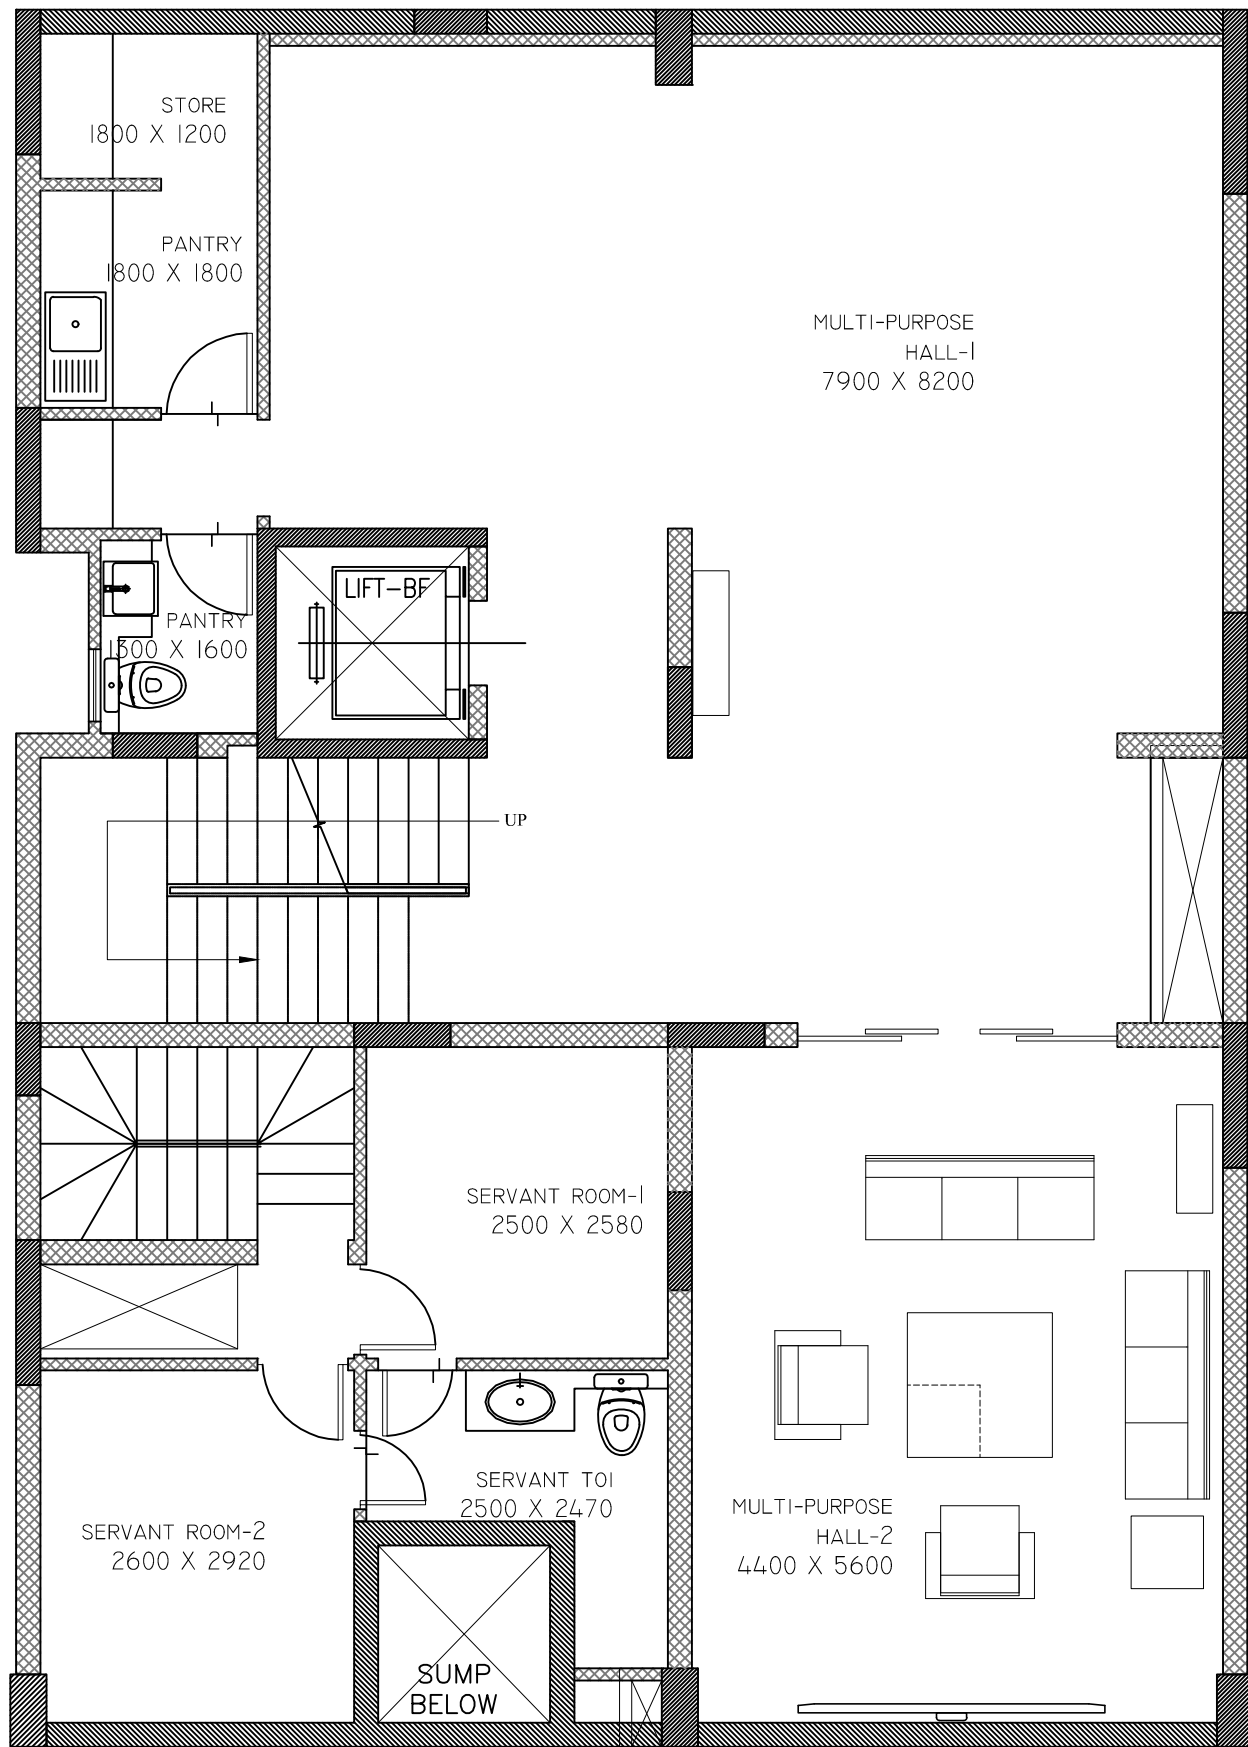

AMBIENCE

CREACIONES

QUALITY FOR SURE

Sector - 22, Gurgaon

FLOOR PLAN

 **+91 8586866824**

SECOND FLOOR PLAN

FIRST FLOOR PLAN

MEZZANINE FLOOR PLAN

GROUND FLOOR PLAN

BASEMENT FLOOR PLAN

Thank You

 +91 8586866824