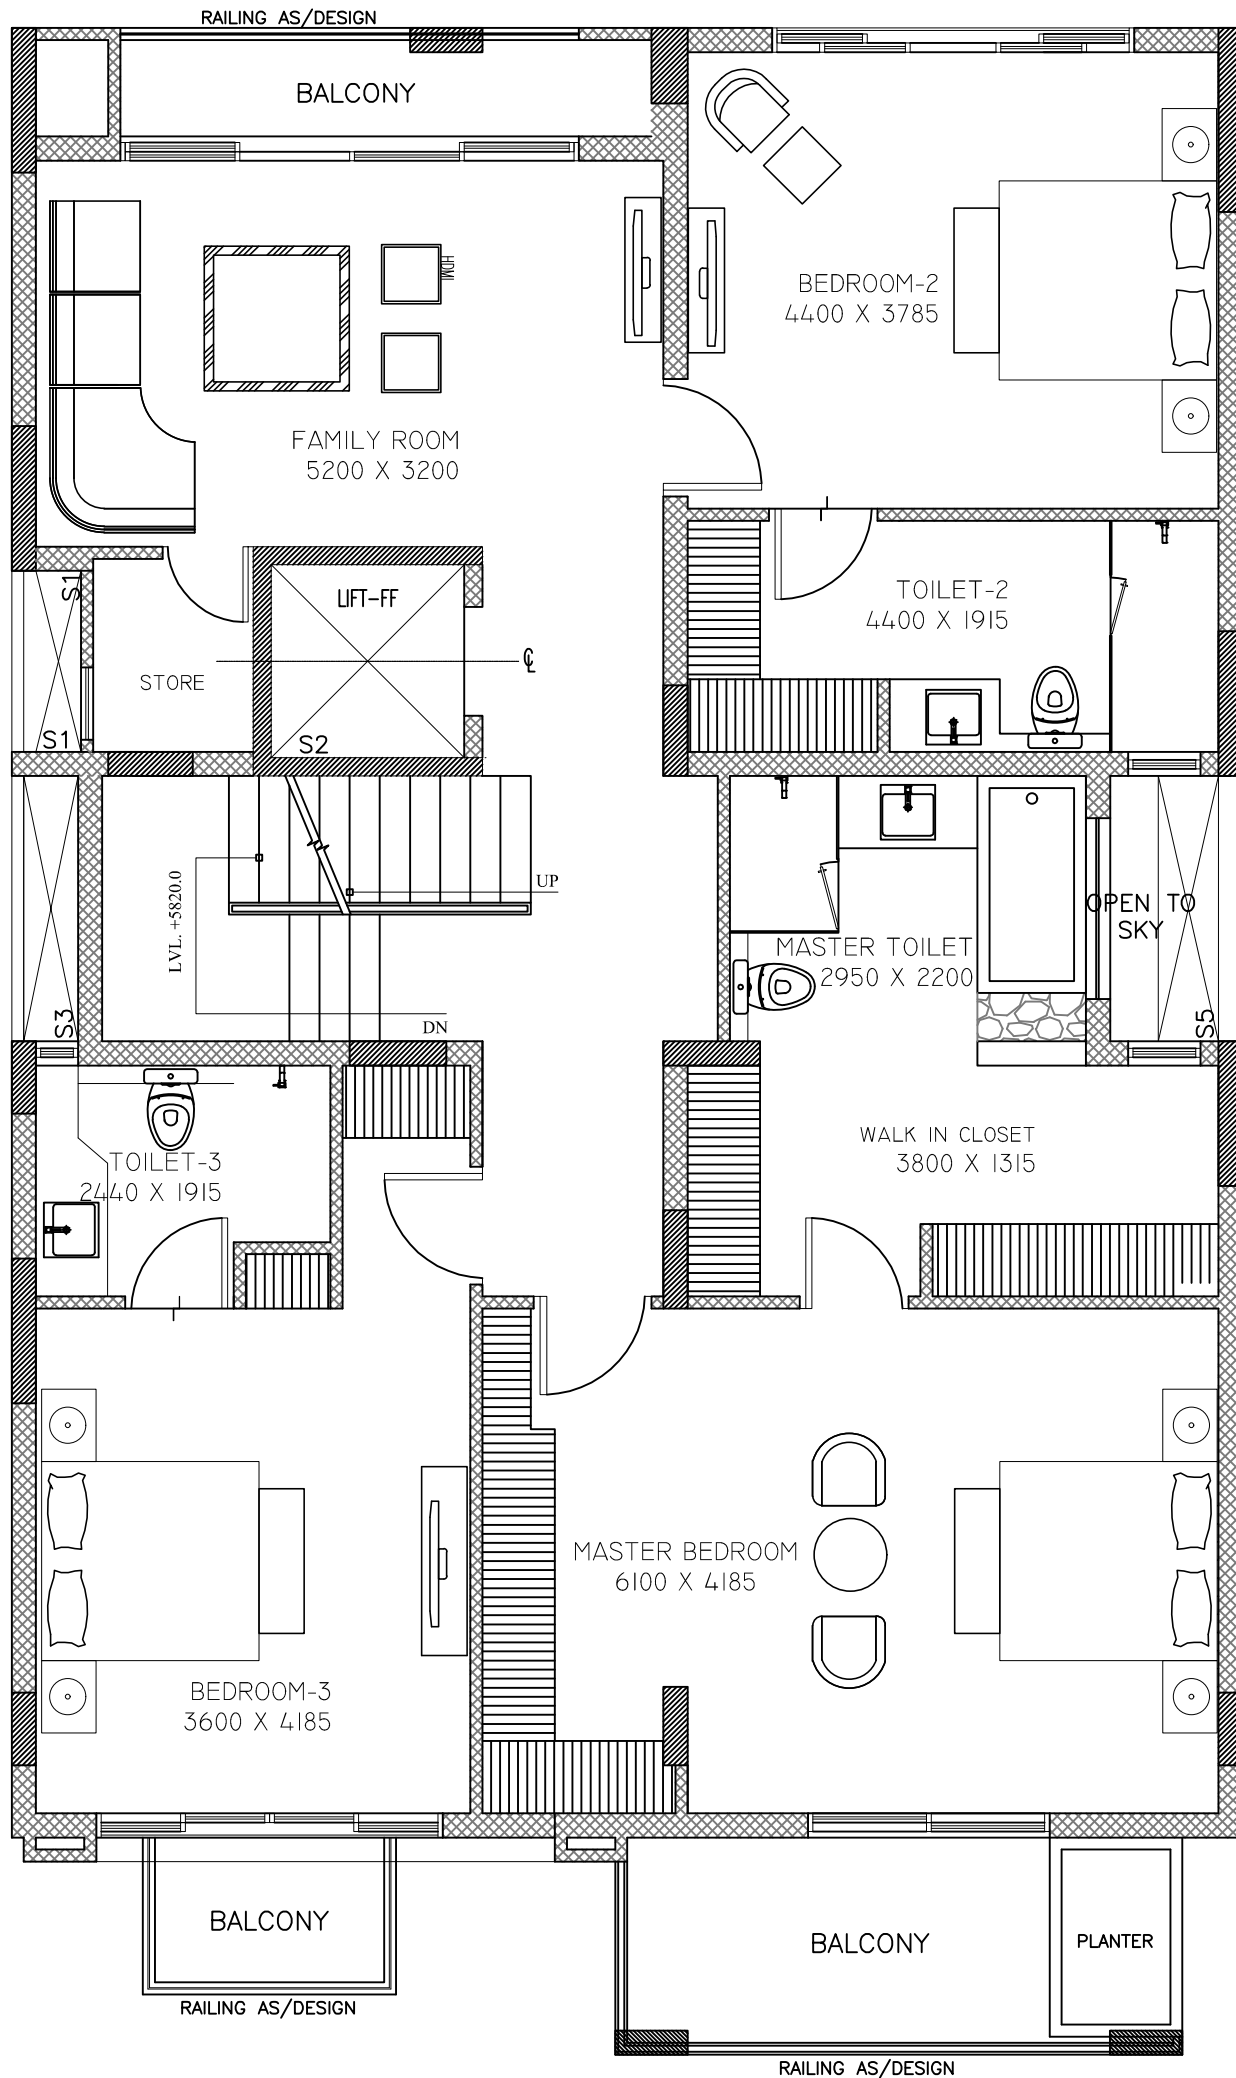

AMBIENCE

the new standard

**VILLA
FLOOR PLAN**

 +91 8586866824

BASEMENT FLOOR PLAN

FIRST FLOOR PLAN

GROUND FLOOR PLAN

MEZZANINE FLOOR PLAN

SECOND FLOOR PLAN

Thank You

 +91 8586866824