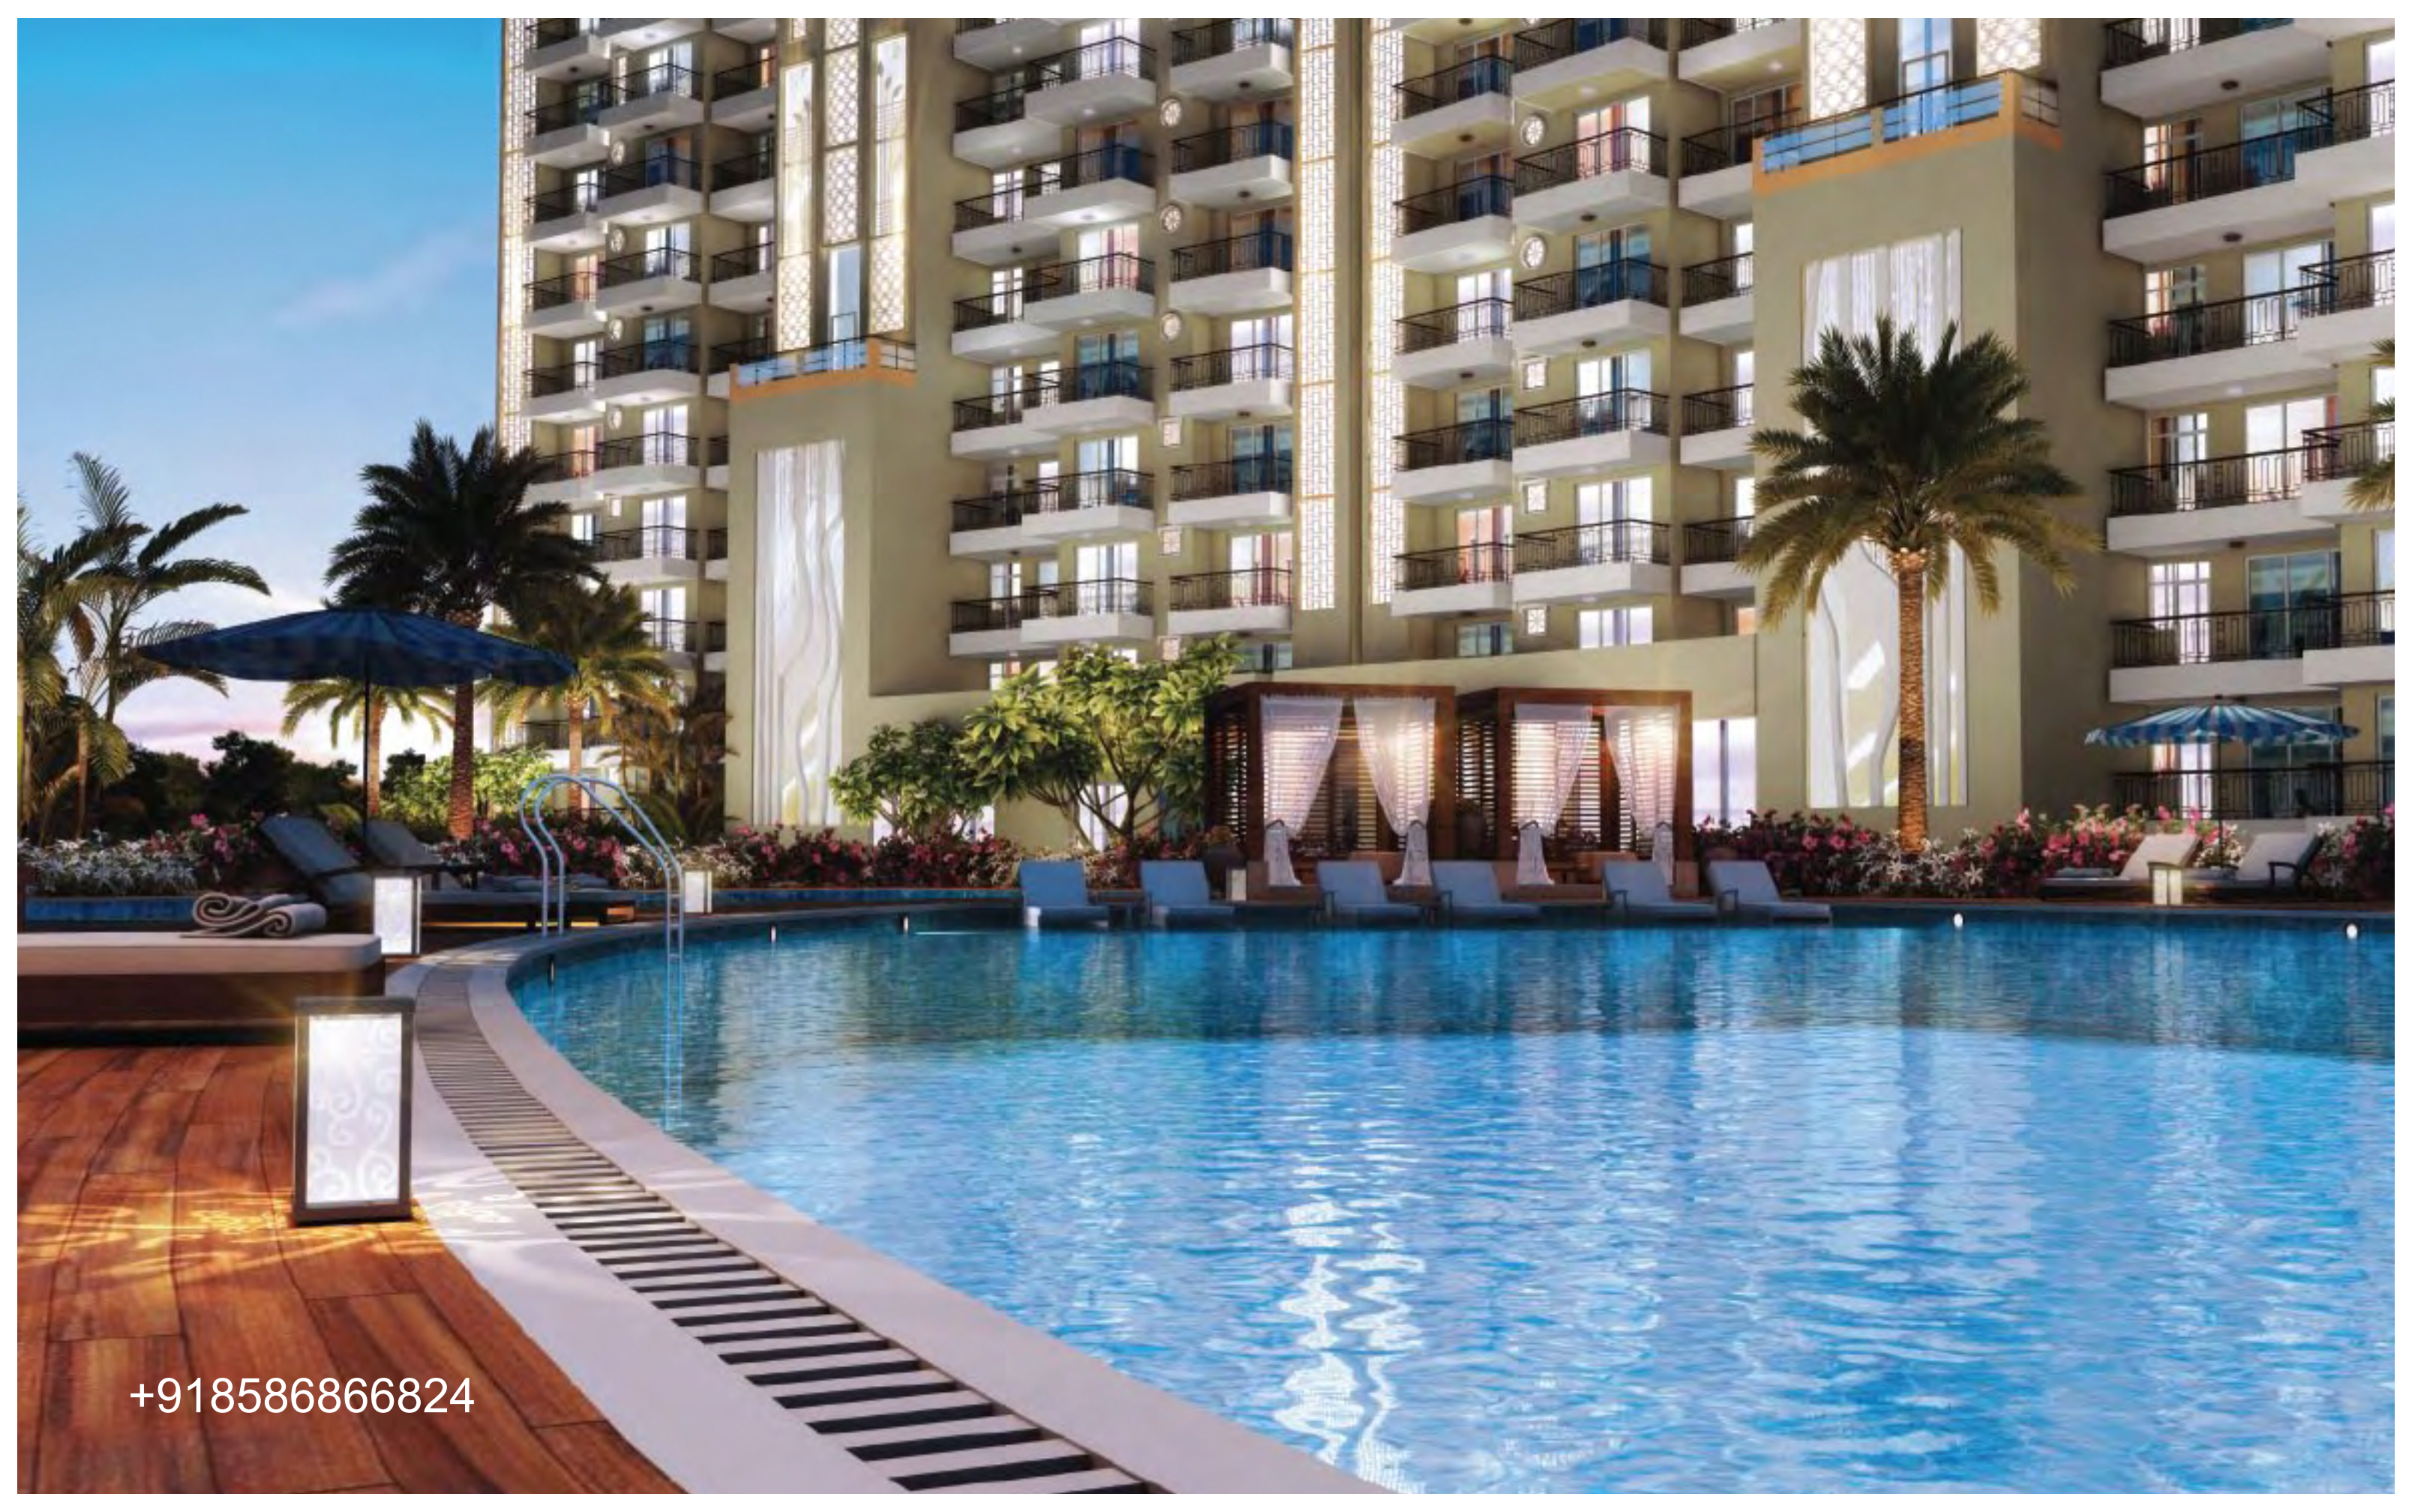

+918586866824