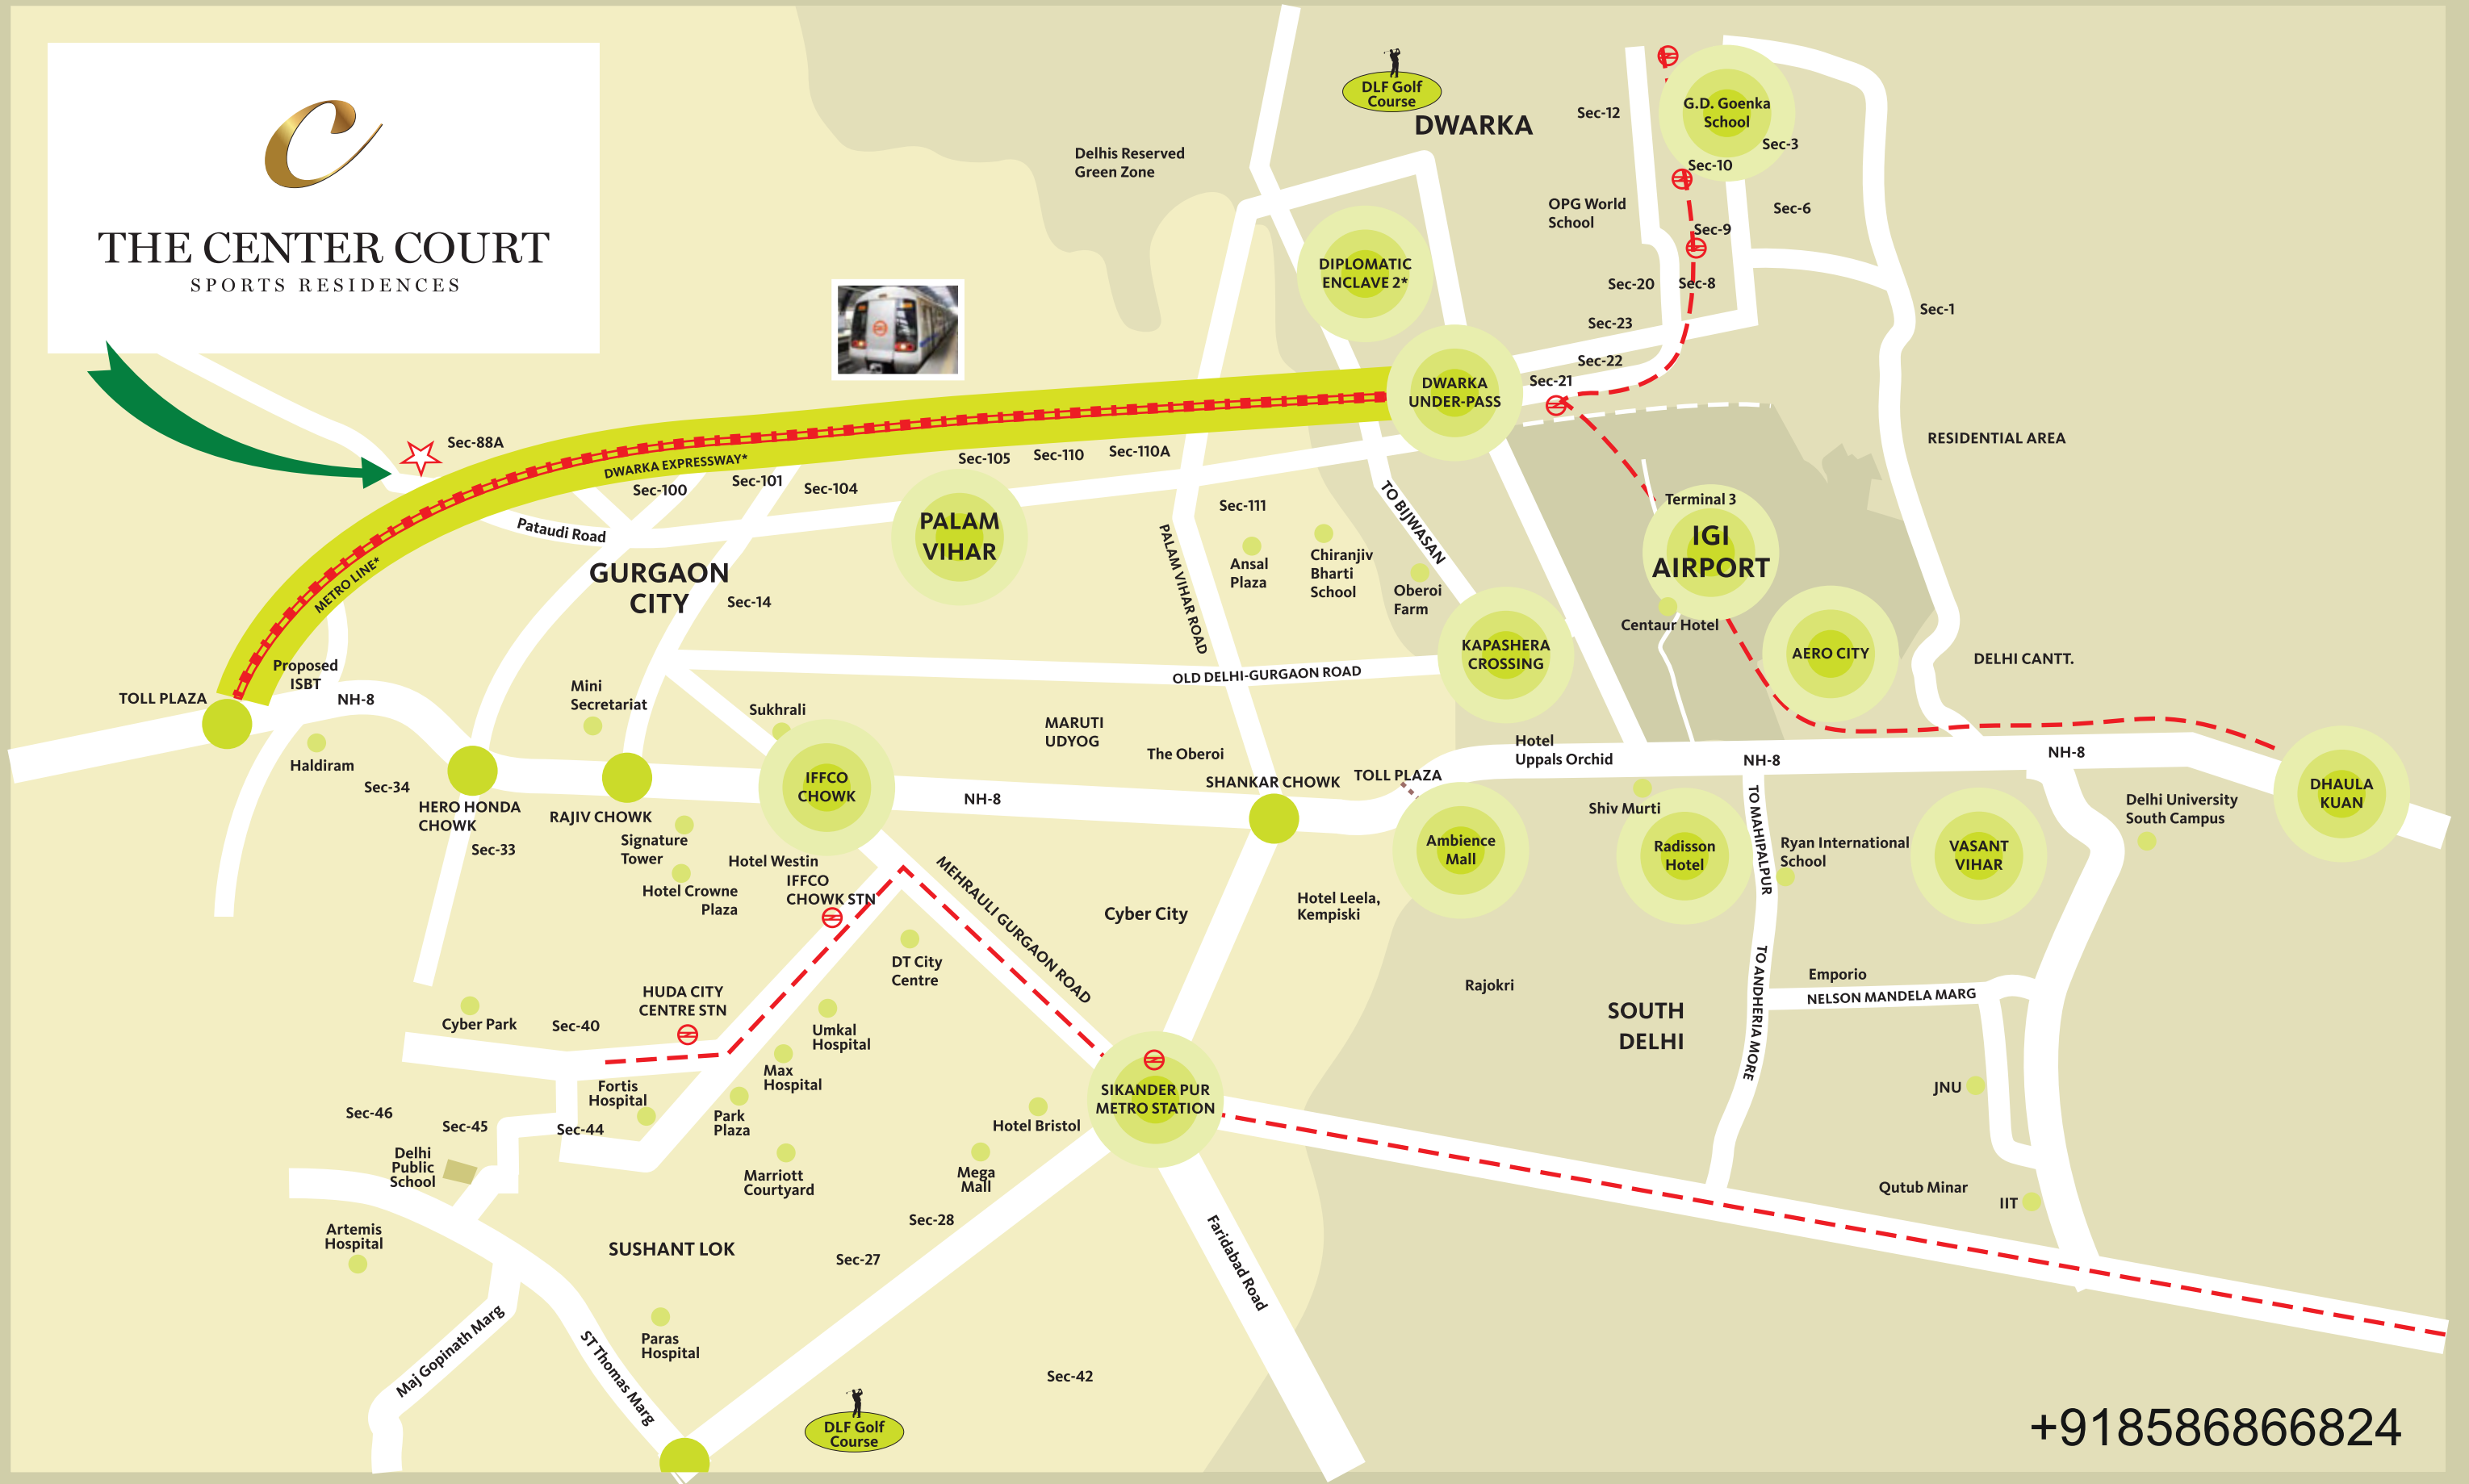

THE CENTER COURT IS LOCATED AT
DWARKA EXPRESSWAY

20 MIN. FROM IFFCO CHOWK

15 MIN. FROM RAJIV CHOWK

20 MIN. FROM IGI T3 AIRPORT

ONLY 2 MIN. FROM PROPOSED METRO

ABUTTING 60 MTRS. & 24 MTRS. ROAD RESPECTIVELY

ADJOINING VATIKA EXPRESS CITY—AN INTEGRATED MODERN TOWNSHIP

NEXT TO SECTOR 88, ONE OF THE LARGEST COMMERCIAL SECTOR

+918586866824

THE CENTER COURT

SPORTS RESIDENCES

+918586866824

GURGAON-MANESAR

MASTER PLAN-2031