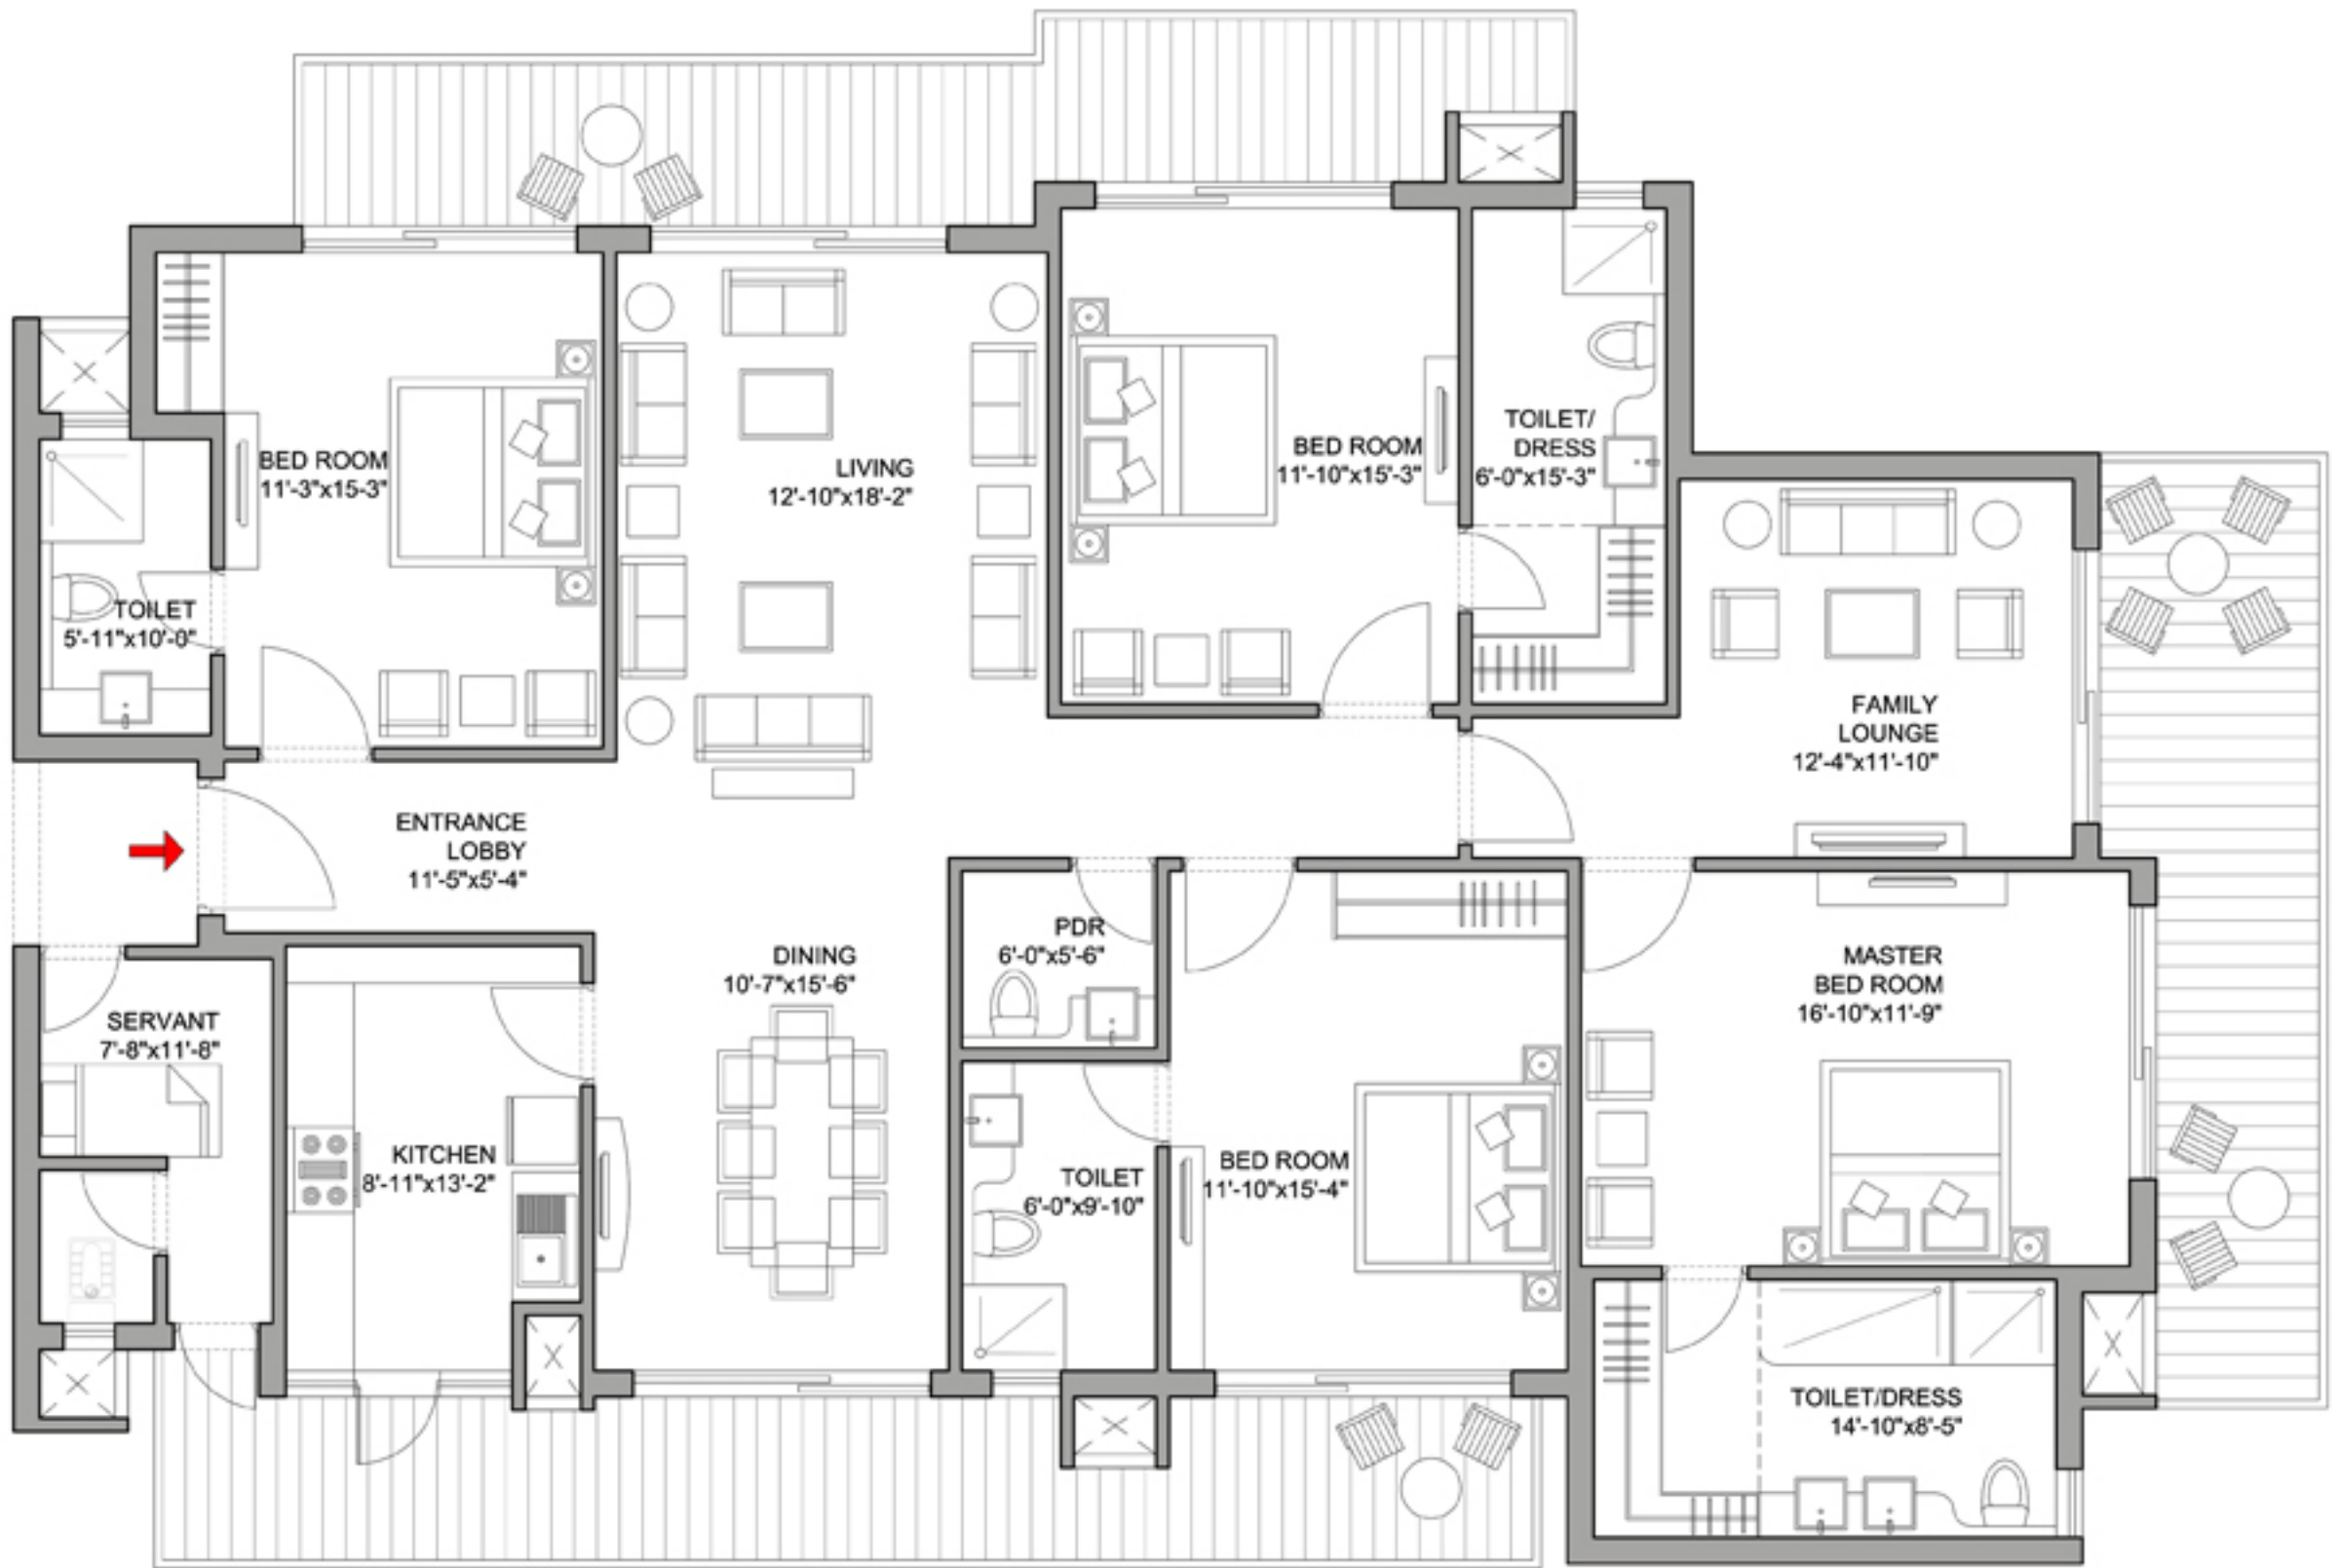

Type - 3BHK3T+Lounge+Servant
 Super Area - 2660 Sq.Ft.

+918586866824

Location

Type - 4BHK4T+Lounge+Servant (I)
 Super Area - 3185 Sq.Ft.

+918586866824

Location

Type - 4BHK4T+Lounge+Servant (II)
 Super Area - 3470 Sq.Ft.

+918586866824

TOWER - A, B, C, D, E, F, G, H & I

Location