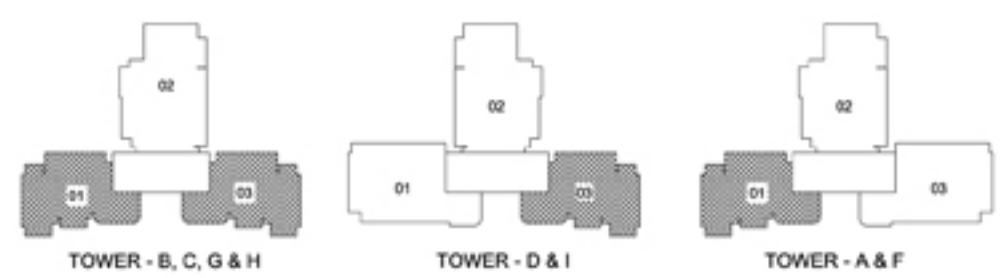

Type - 3BHK3T+Lounge+Servant
 Super Area - 2660 Sq.Ft.

+918586866824

Location

Type - 4BHK4T+Lounge+Servant (I)
 Super Area - 3185 Sq.Ft.

+918586866824

Location

Type - 4BHK4T+Lounge+Servant (II)
 Super Area - 3470 Sq.Ft.

+918586866824

TOWER - A, B, C, D, E, F, G, H & I

Location