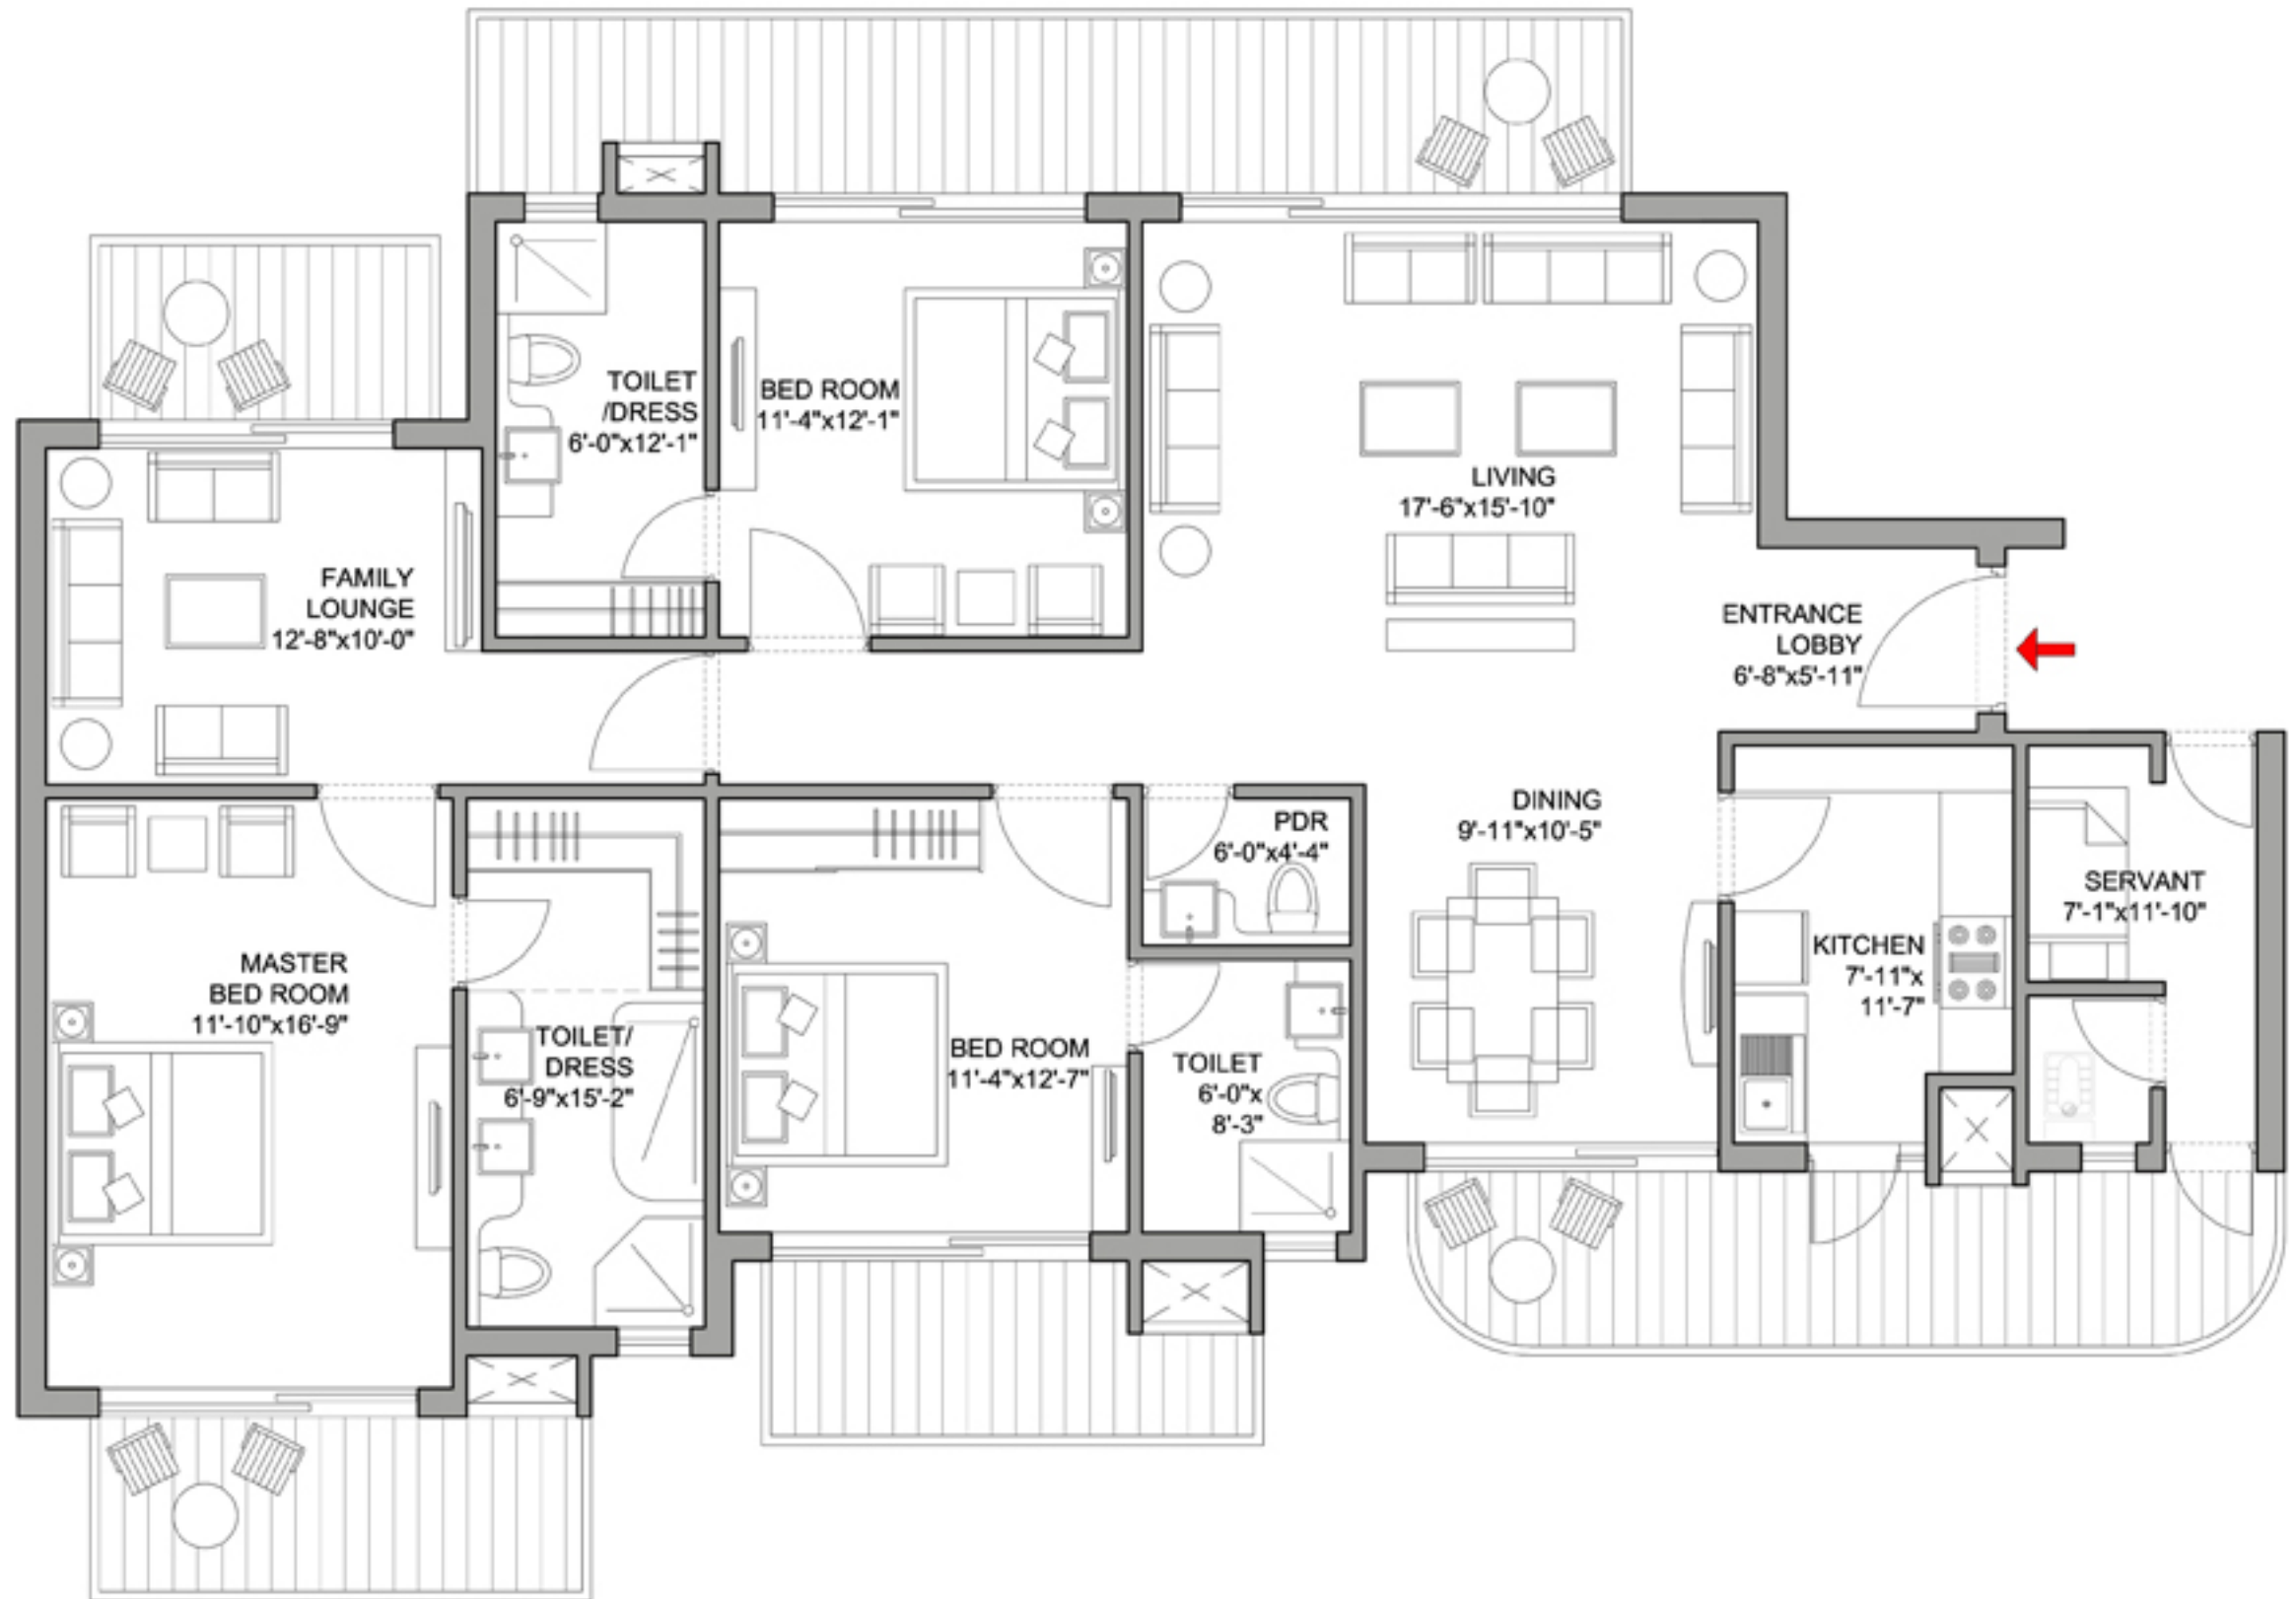

Type - 3BHK3T+Lounge+Servant
 Super Area - 2660 Sq.Ft.

+918586866824

Location

Type - 4BHK4T+Lounge+Servant (I)
 Super Area - 3185 Sq.Ft.

+918586866824

Location

Type - 4BHK4T+Lounge+Servant (II)
 Super Area - 3470 Sq.Ft.

+918586866824

TOWER - A, B, C, D, E, F, G, H & I

Location