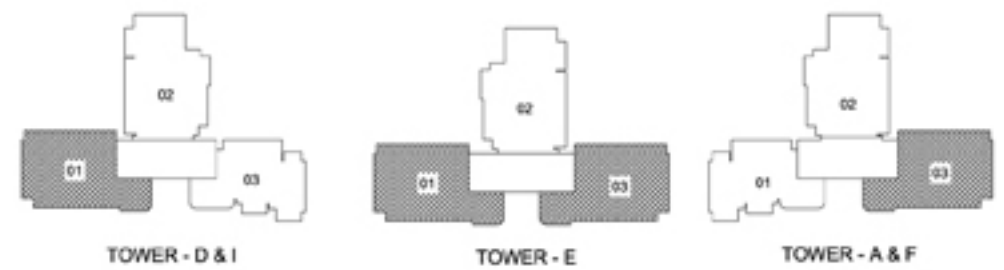

Type - 3BHK3T+Lounge+Servant
 Super Area - 2660 Sq.Ft.

+918586866824

Location

Type - 4BHK4T+Lounge+Servant (I)
 Super Area - 3185 Sq.Ft.

+918586866824

Location

Type - 4BHK4T+Lounge+Servant (II)
 Super Area - 3470 Sq.Ft.

+918586866824

TOWER - A, B, C, D, E, F, G, H & I

Location