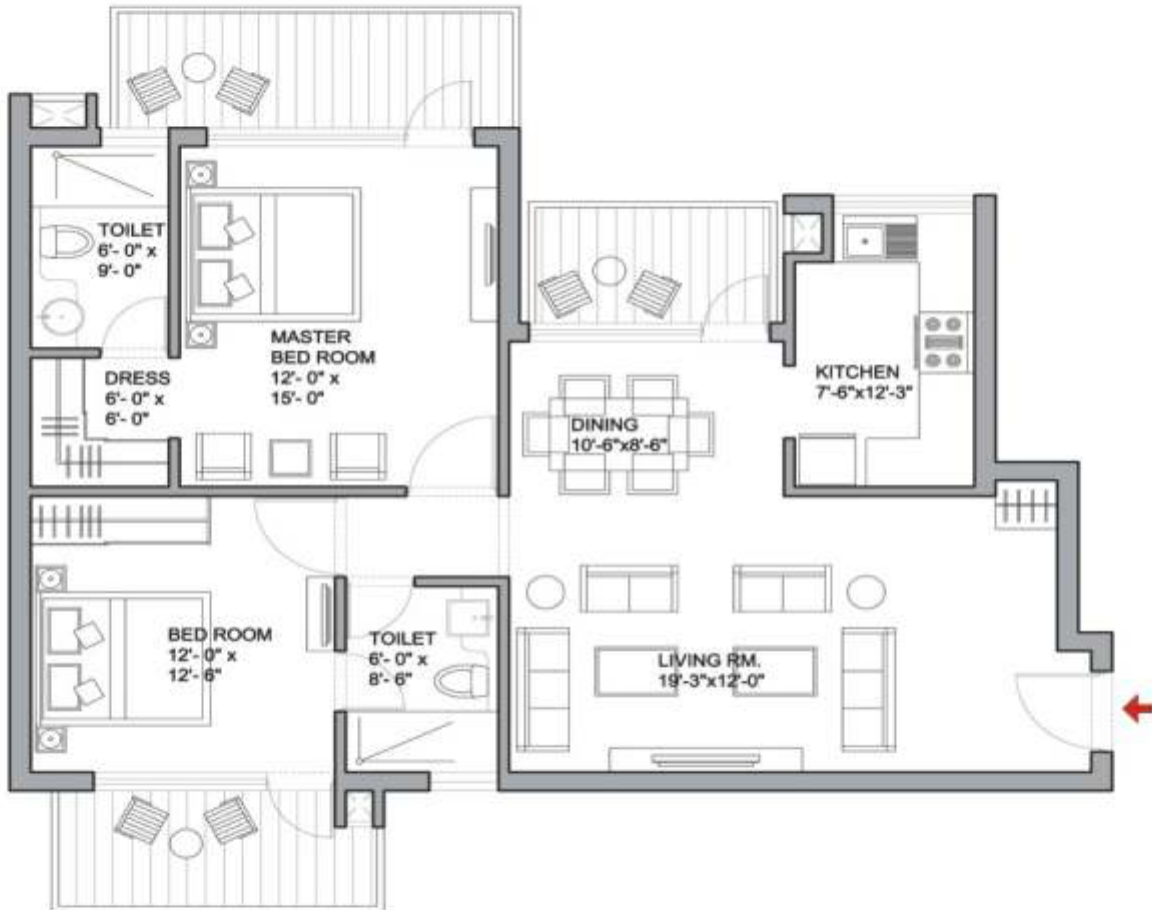

TYPE - 2BHK
 SUPER AREA-1360 SQ.FT.

TOWERS A, B, C, D, E, F, G & I

+918586866824

1sq.mt. = 10.764sq.ft.

TYPE - 3BHK
 SUPER AREA-1645 SQ.FT.

TOWERS E, F & G

+918586866824

1sq.mt. = 10.764sq.ft.

TYPE - 3BHK
 SUPER AREA-1660 SQ.FT.

TOWERS E, F & G

+918586866824

TYPE - 3BHK
 SUPER AREA-1660 SQ.FT.

TOWERS B, C, D, E, F, G, & I

+918586866824

1sq.mt. = 10.764sq.ft.

TYPE - 3BHK
 SUPER AREA-1790 SQ.FT.

+918586866824

TOWERS A, B, C, D & I

1sq.mt. = 10.764sq.ft.

TYPE - 3BHK
 SUPER AREA-1810 SQ.FT.

TOWERS A, B, C, D & I
 01 & 06 only in Tower A

+918586866824

1sq.mt. = 10.764sq.ft.