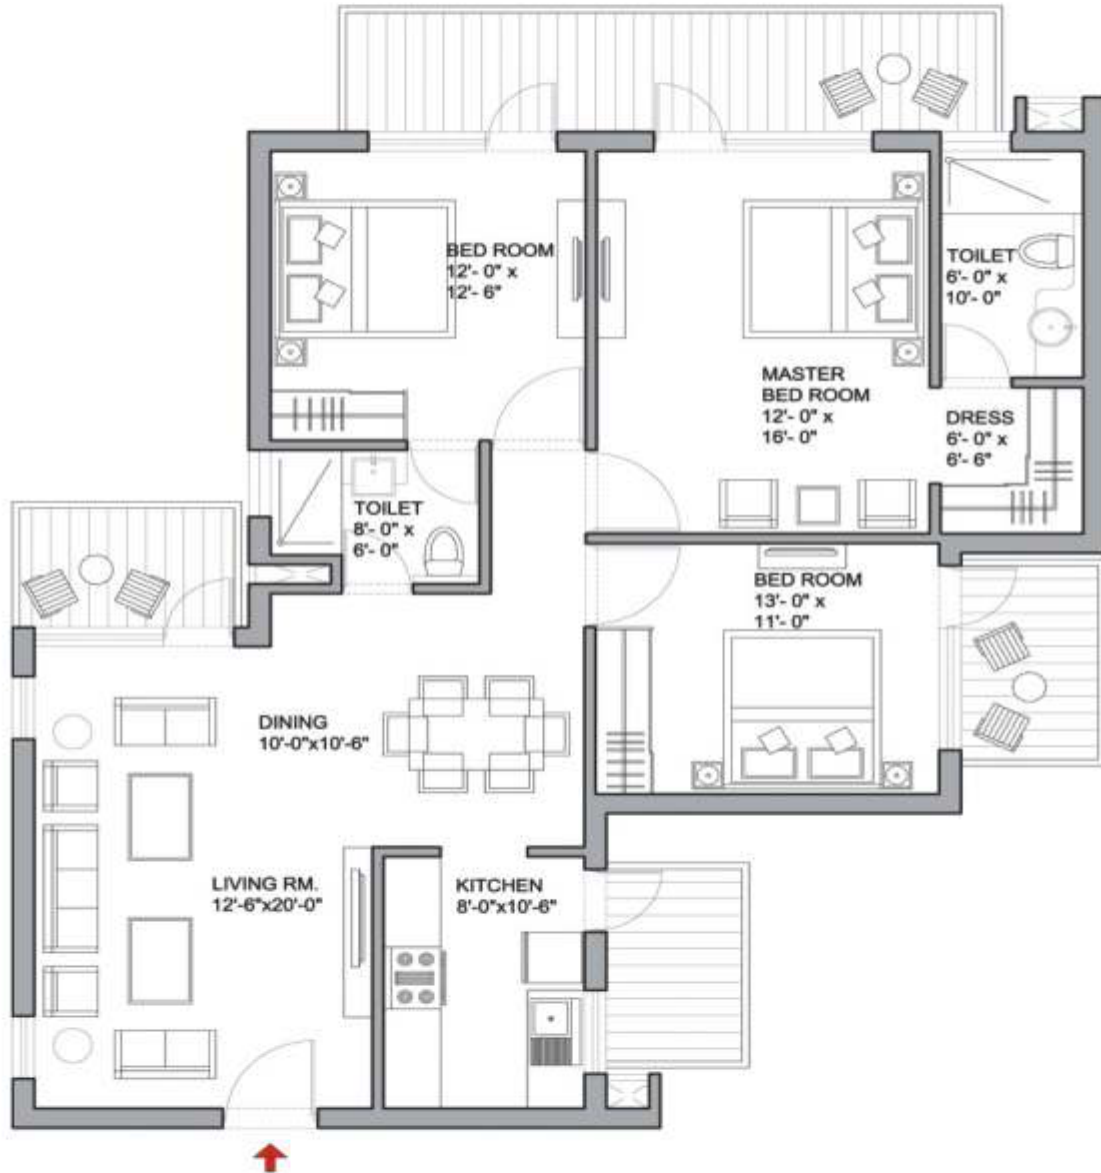

TYPE - 2BHK
 SUPER AREA-1360 SQ.FT.

TOWERS A, B, C, D, E, F, G & I

+918586866824

1sq.mt. = 10.764sq.ft.

TYPE - 3BHK
 SUPER AREA-1645 SQ.FT.

TOWERS E, F & G

+918586866824

1sq.mt. = 10.764sq.ft.

TYPE - 3BHK
 SUPER AREA-1660 SQ.FT.

TOWERS E, F & G

+918586866824

TYPE - 3BHK
 SUPER AREA-1660 SQ.FT.

TOWERS B, C, D, E, F, G, & I

+918586866824

1sq.mt. = 10.764sq.ft.

TYPE - 3BHK
 SUPER AREA-1790 SQ.FT.

+918586866824

TOWERS A, B, C, D & I

1sq.mt. = 10.764sq.ft.

TYPE - 3BHK
 SUPER AREA-1810 SQ.FT.

TOWERS A, B, C, D & I
 01 & 06 only in Tower A

+918586866824

1sq.mt. = 10.764sq.ft.