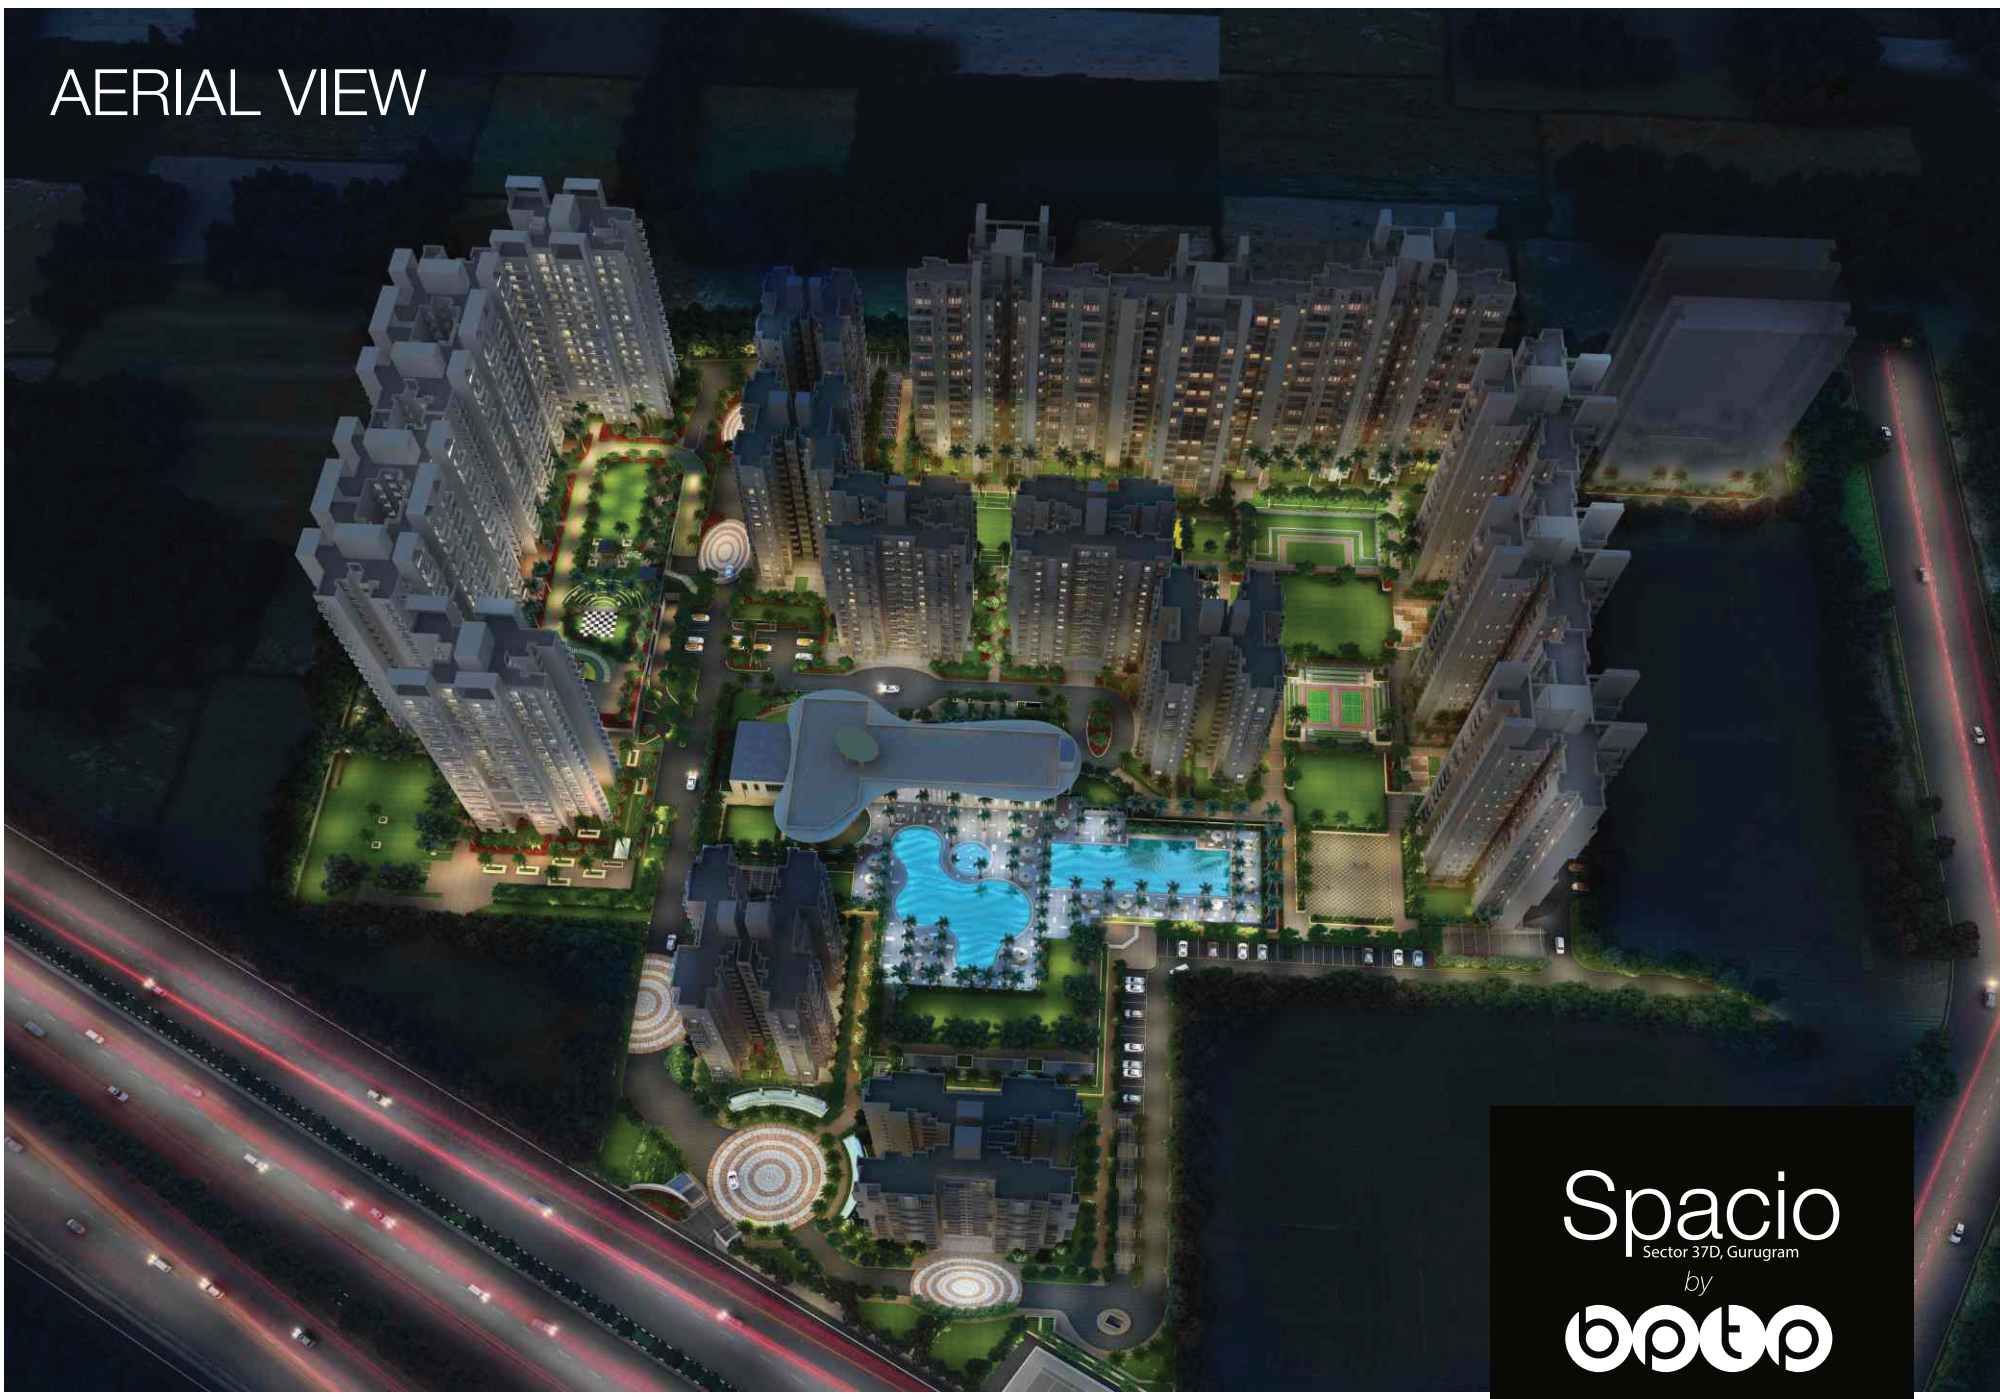

**Park
Serene**
Sec. 37D, Gurugram
433 Units.

**Park Elite
Premium**
Sec. 84, Faridabad
309 Units.

**Parklands
Pride**
Sec. 77, Faridabad
480 Units.

TOTAL UNITS DELIVERED **15705** & COUNTING

SITE MAP

Spacio
Sector 37D, Gurugram
by
boto

AERIAL VIEW

Spacio
Sector 37D, Gurugram
by
bop

OUTDOOR GYM

Spacio
Sector 37D, Gurugram
by
boto

PROJECT ELEVATION AND COURTYARD

Spacio
Sector 37D, Gurugram
by
boto

PROJECT ELEVATION AND COURTYARD

Spacio
Sector 37D, Gurugram
by
boto