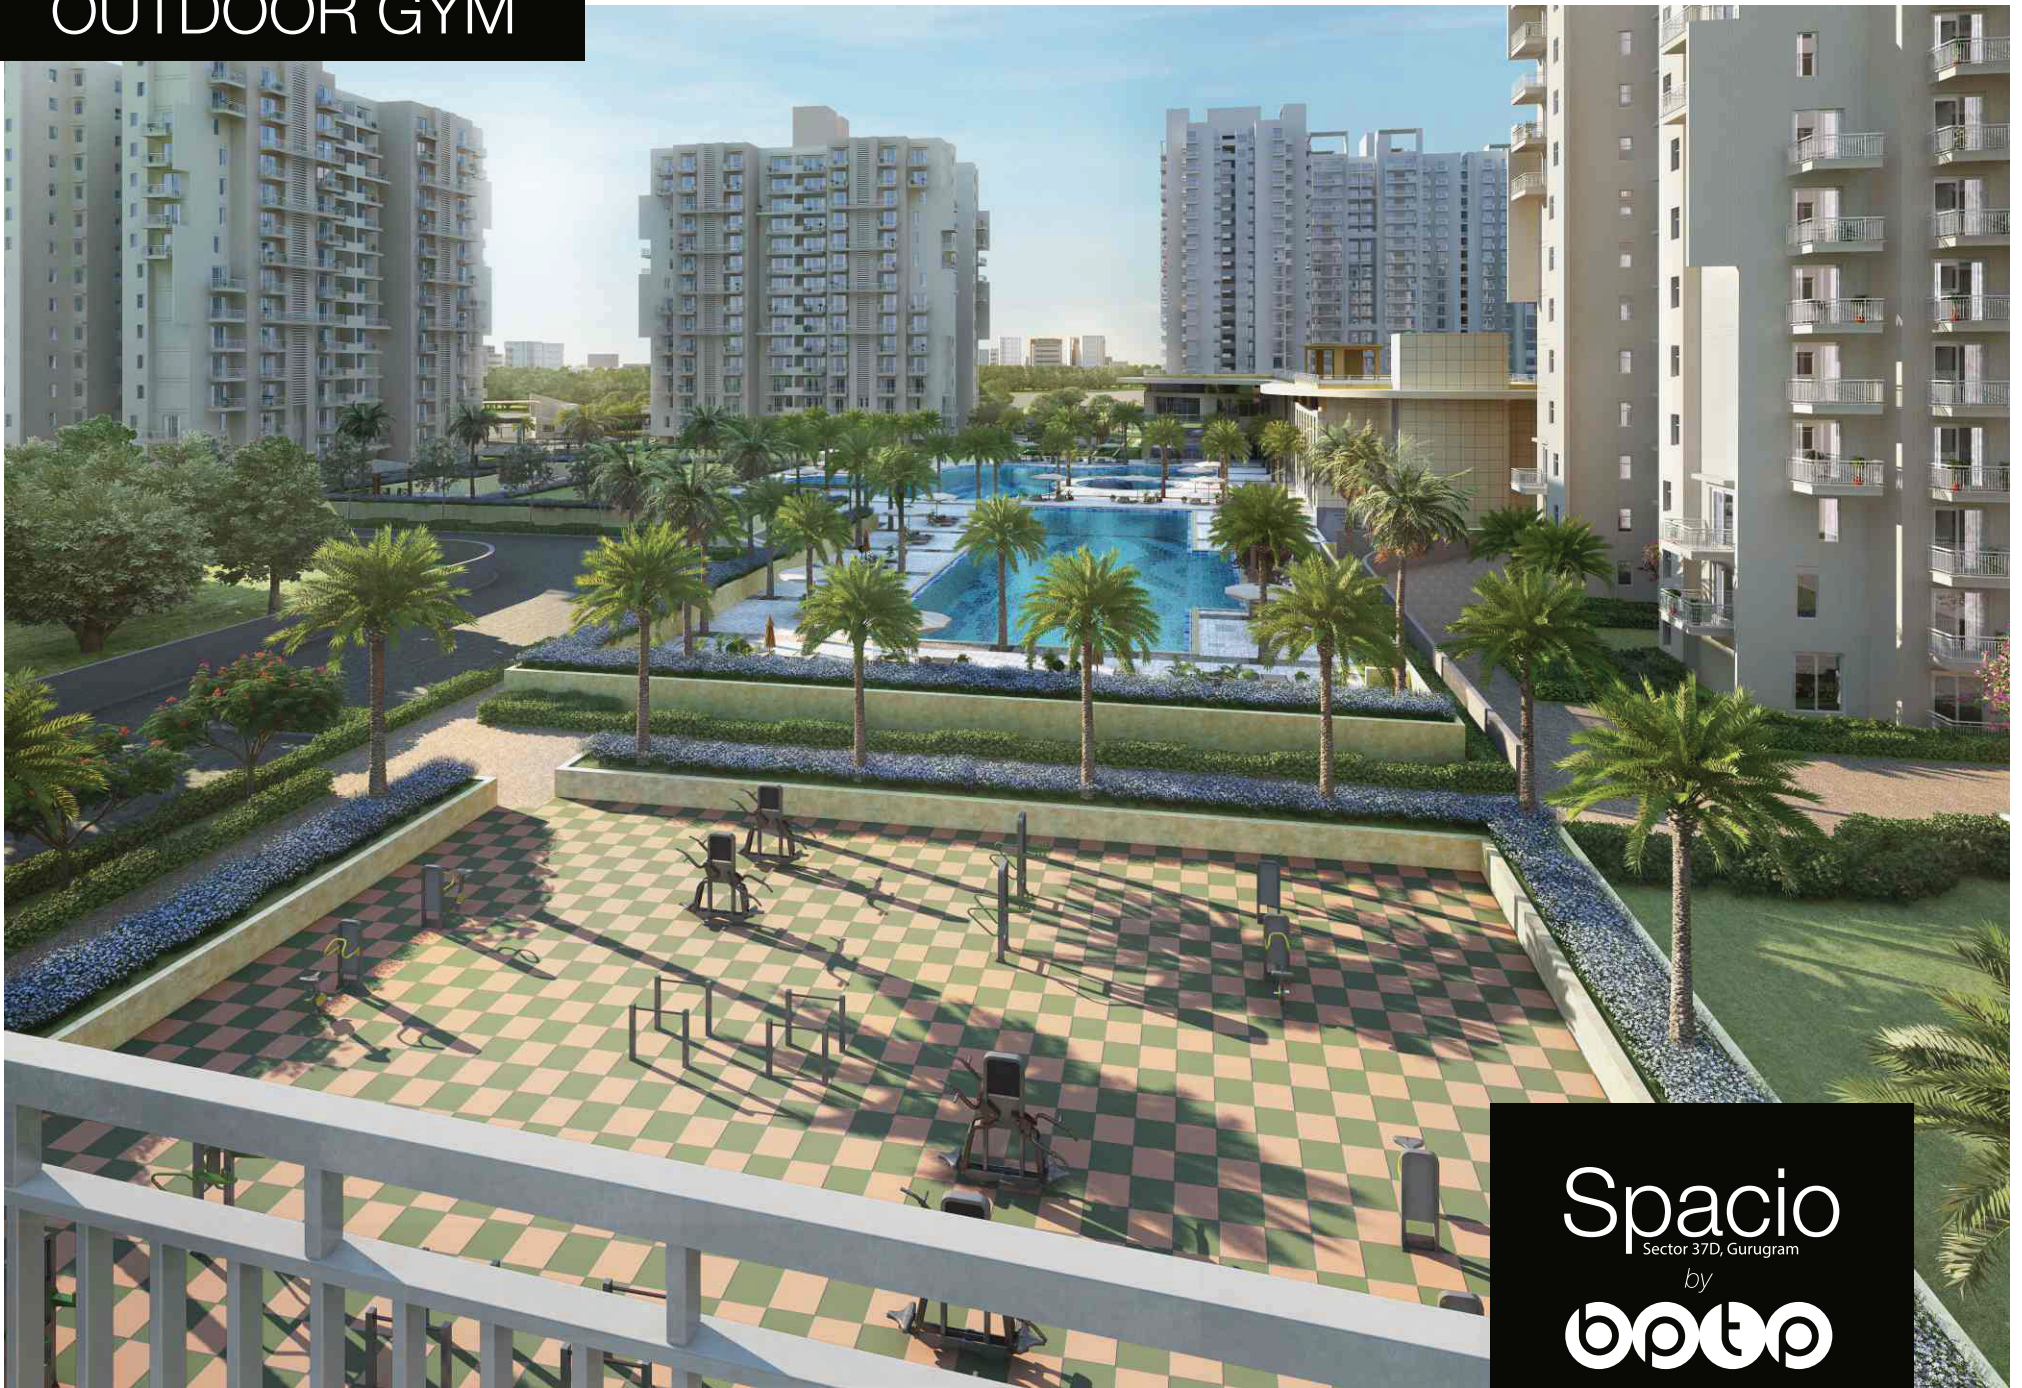

**Park
Serene**
Sec. 37D, Gurugram
433 Units.

**Park Elite
Premium**
Sec. 84, Faridabad
309 Units.

**Parklands
Pride**
Sec. 77, Faridabad
480 Units.

TOTAL UNITS DELIVERED **15705** & COUNTING

SITE MAP

Spacio
Sector 37D, Gurugram
by
boto

AERIAL VIEW

Spacio
Sector 37D, Gurugram
by
bop

OUTDOOR GYM

Spacio
Sector 37D, Gurugram
by
boto

PROJECT ELEVATION AND COURTYARD

Spacio
Sector 37D, Gurugram
by
boto

PROJECT ELEVATION AND COURTYARD

Spacio
Sector 37D, Gurugram
by
boto