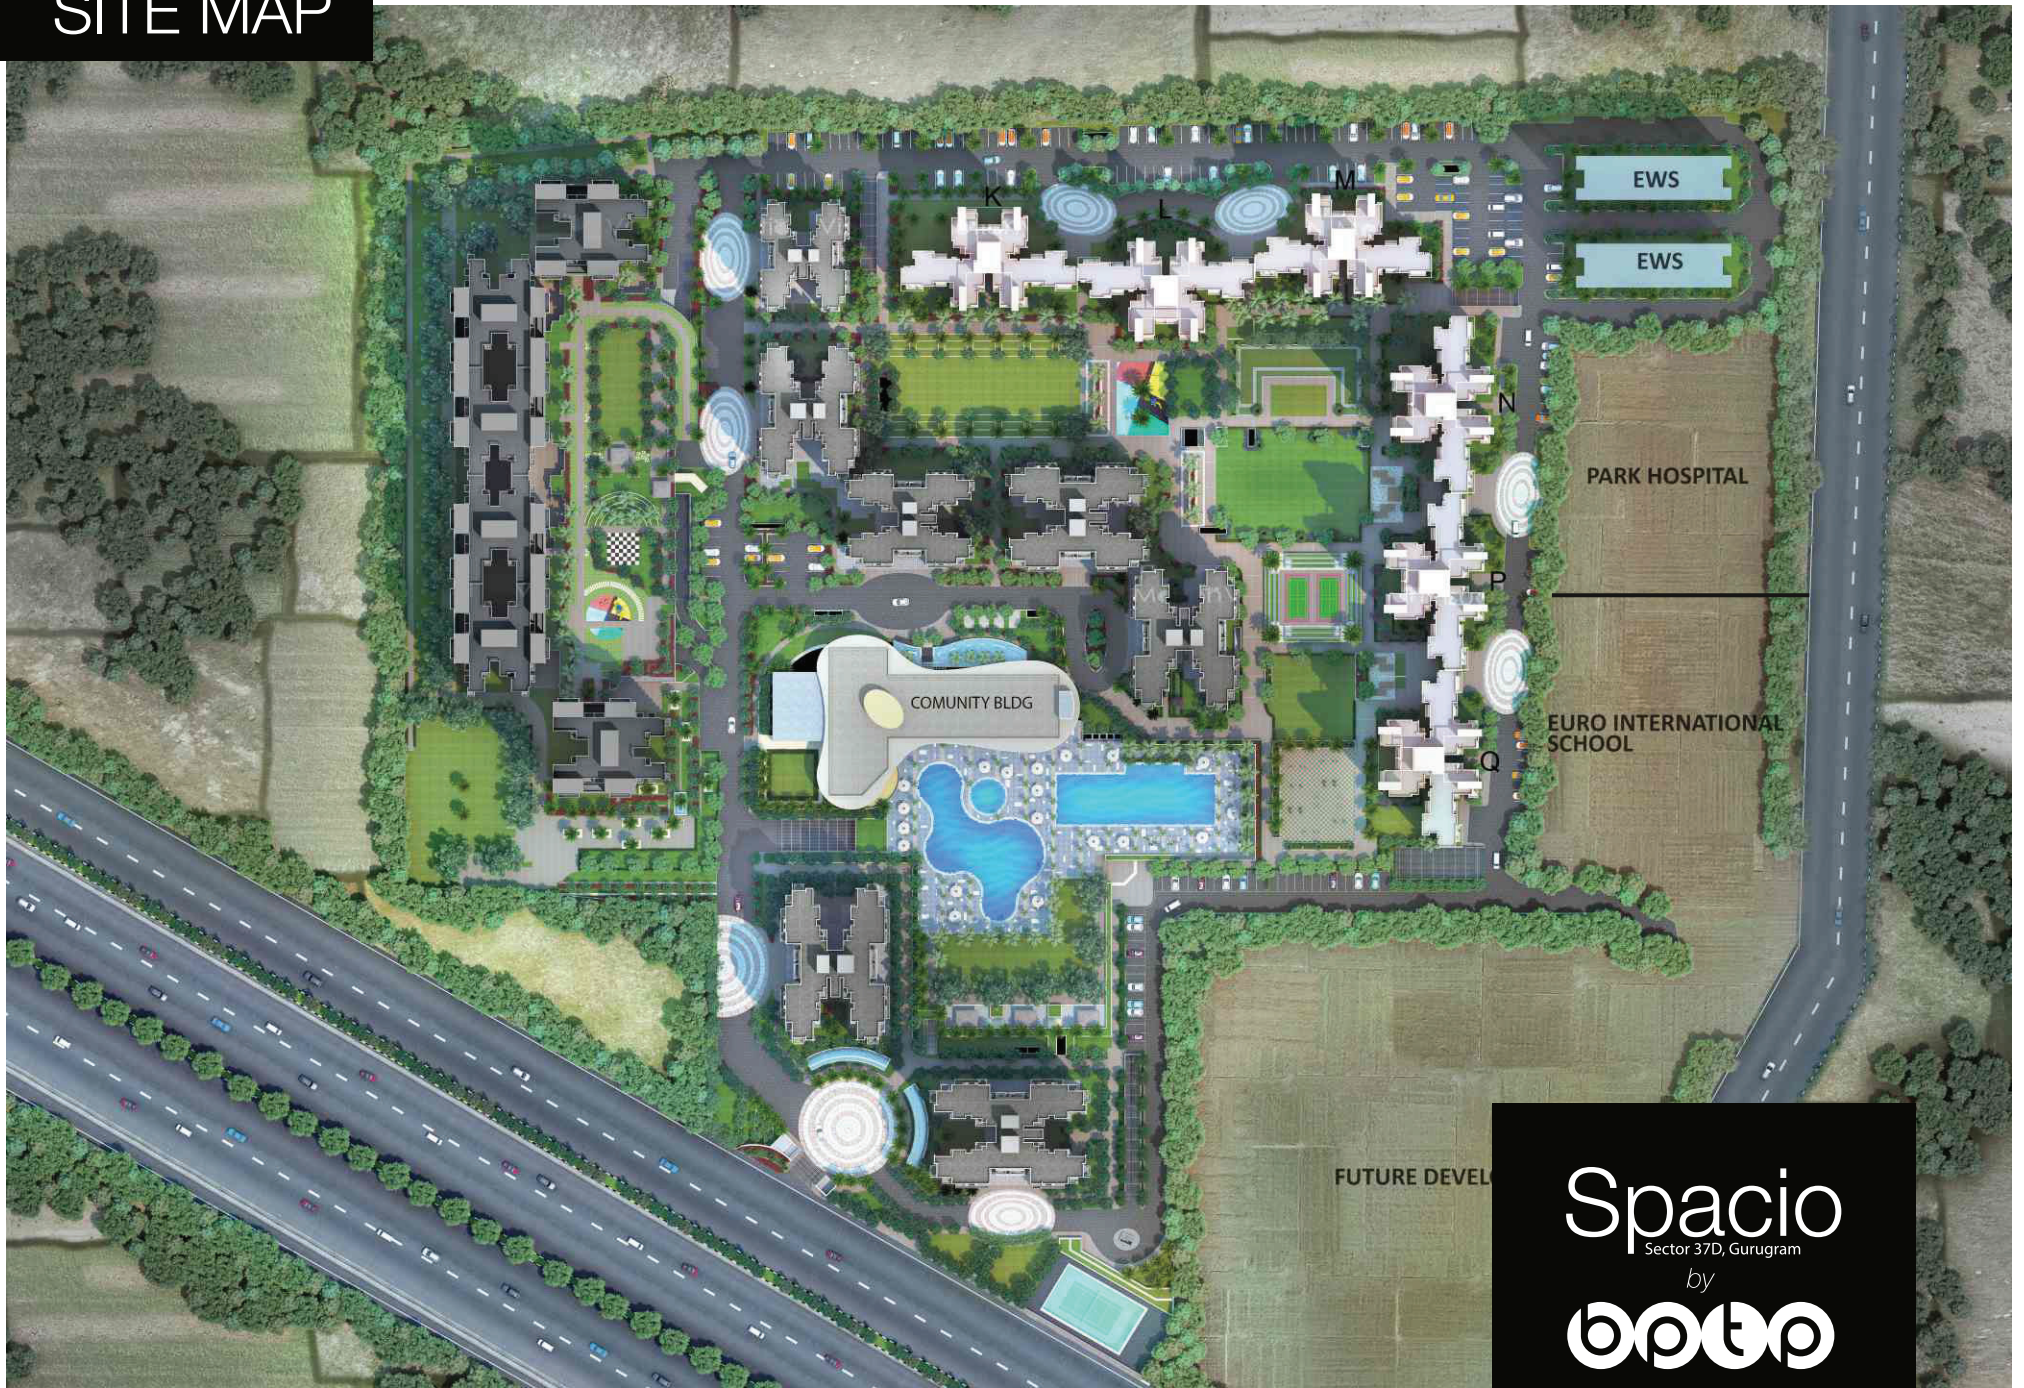

**Park
Serene**
Sec. 37D, Gurugram
433 Units.

**Park Elite
Premium**
Sec. 84, Faridabad
309 Units.

**Parklands
Pride**
Sec. 77, Faridabad
480 Units.

TOTAL UNITS DELIVERED **15705** & COUNTING

SITE MAP

Spacio
Sector 37D, Gurugram
by
boto

AERIAL VIEW

Spacio
Sector 37D, Gurugram
by
bop

OUTDOOR GYM

Spacio
Sector 37D, Gurugram
by
boto

PROJECT ELEVATION AND COURTYARD

Spacio
Sector 37D, Gurugram
by
boto

PROJECT ELEVATION AND COURTYARD

Spacio
Sector 37D, Gurugram
by
boto