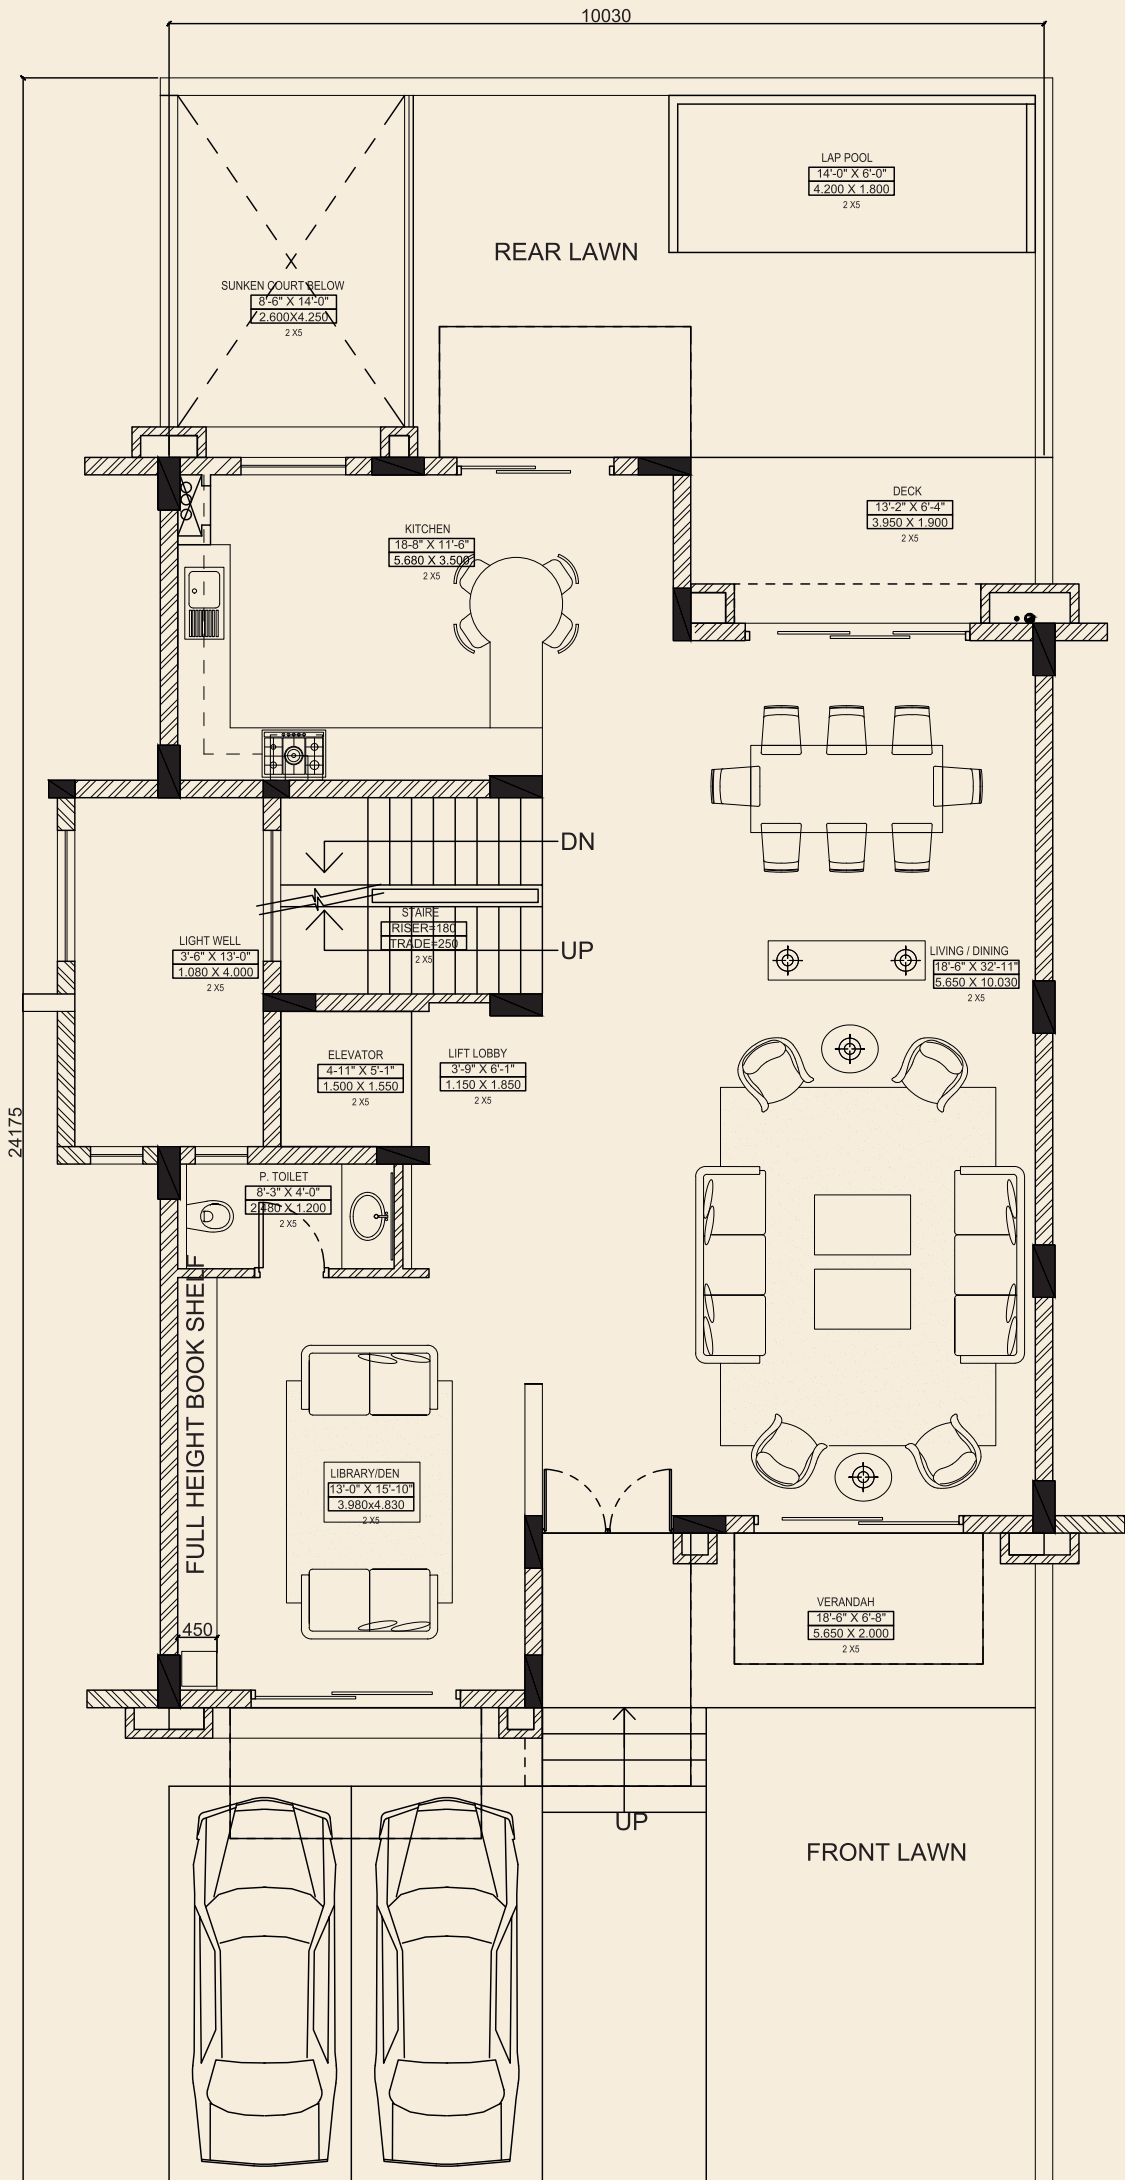

BASEMENT FLOOR PLAN

290 Sq. Yds.

GROUND FLOOR PLAN

290 SQ. YDS.

FIRST FLOOR PLAN

290 Sq. Yds.

 +91-8586866824

TERRACE FLOOR PLAN

290 Sq. Yds.

 +91-8586866824