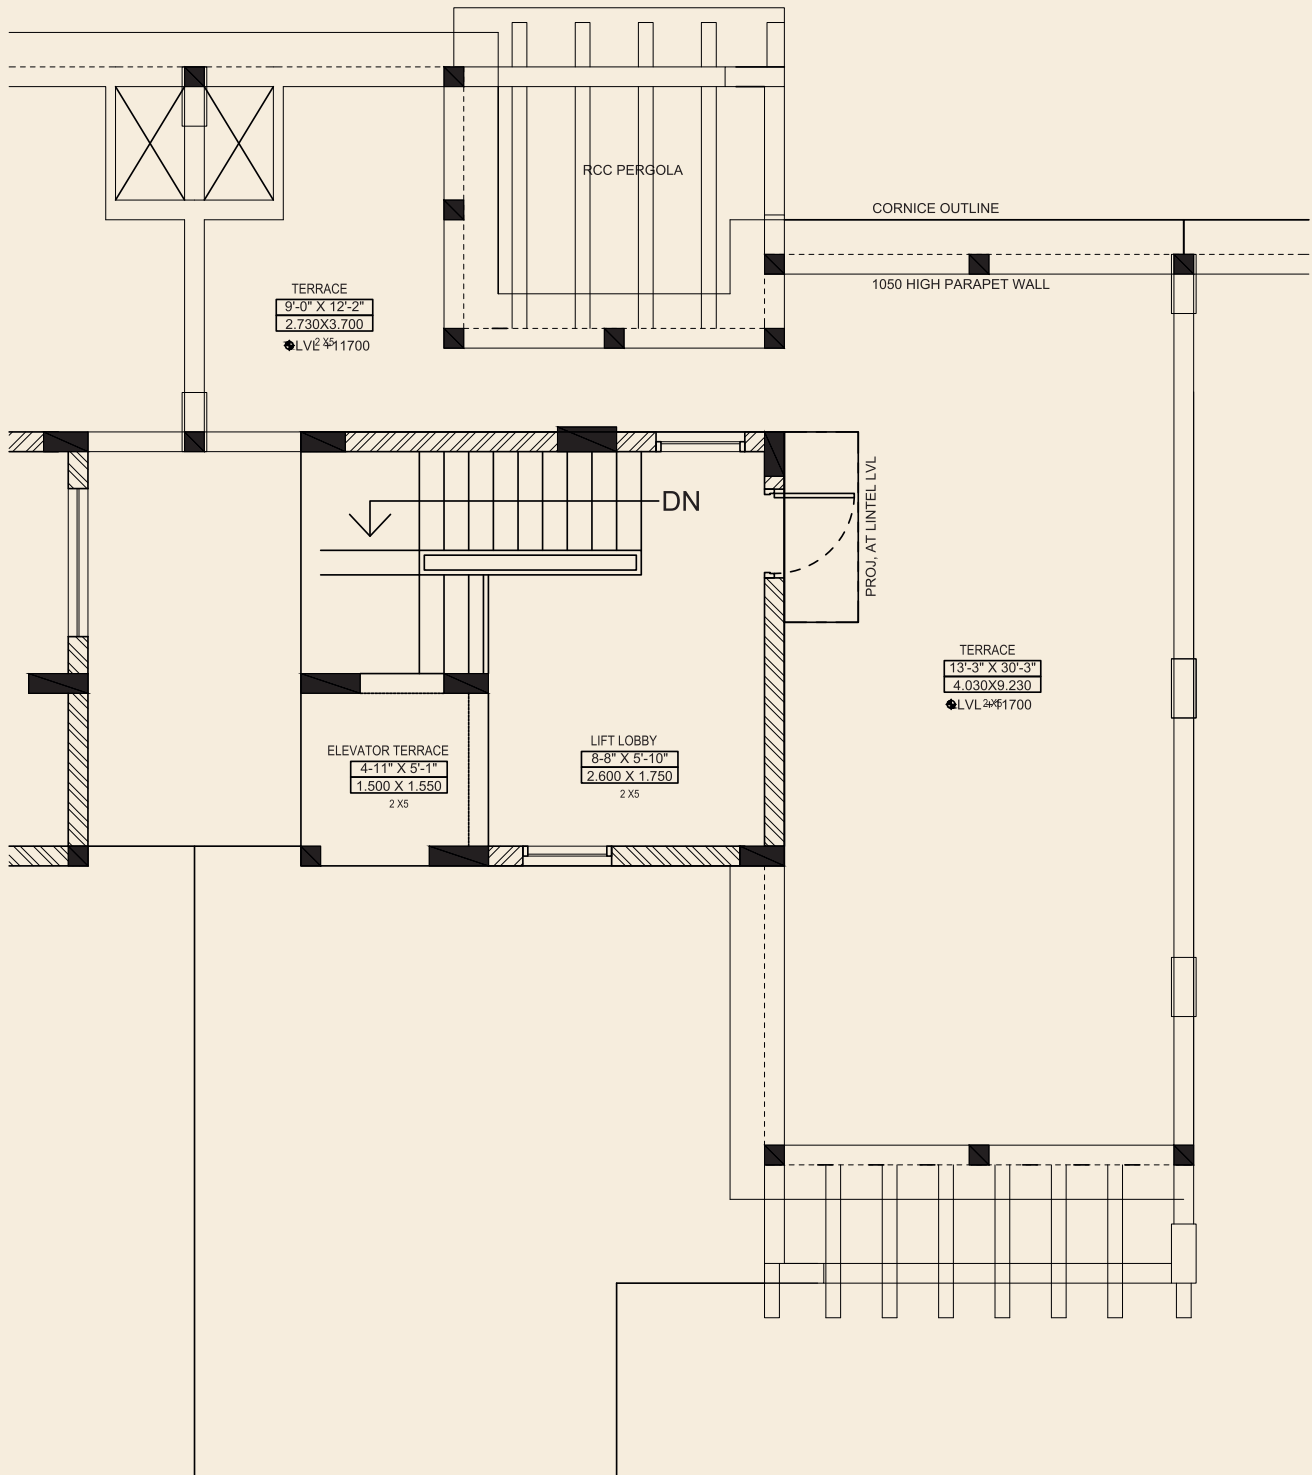

TERRACE FLOOR PLAN

290 Sq. Yds.

+91-8586866824