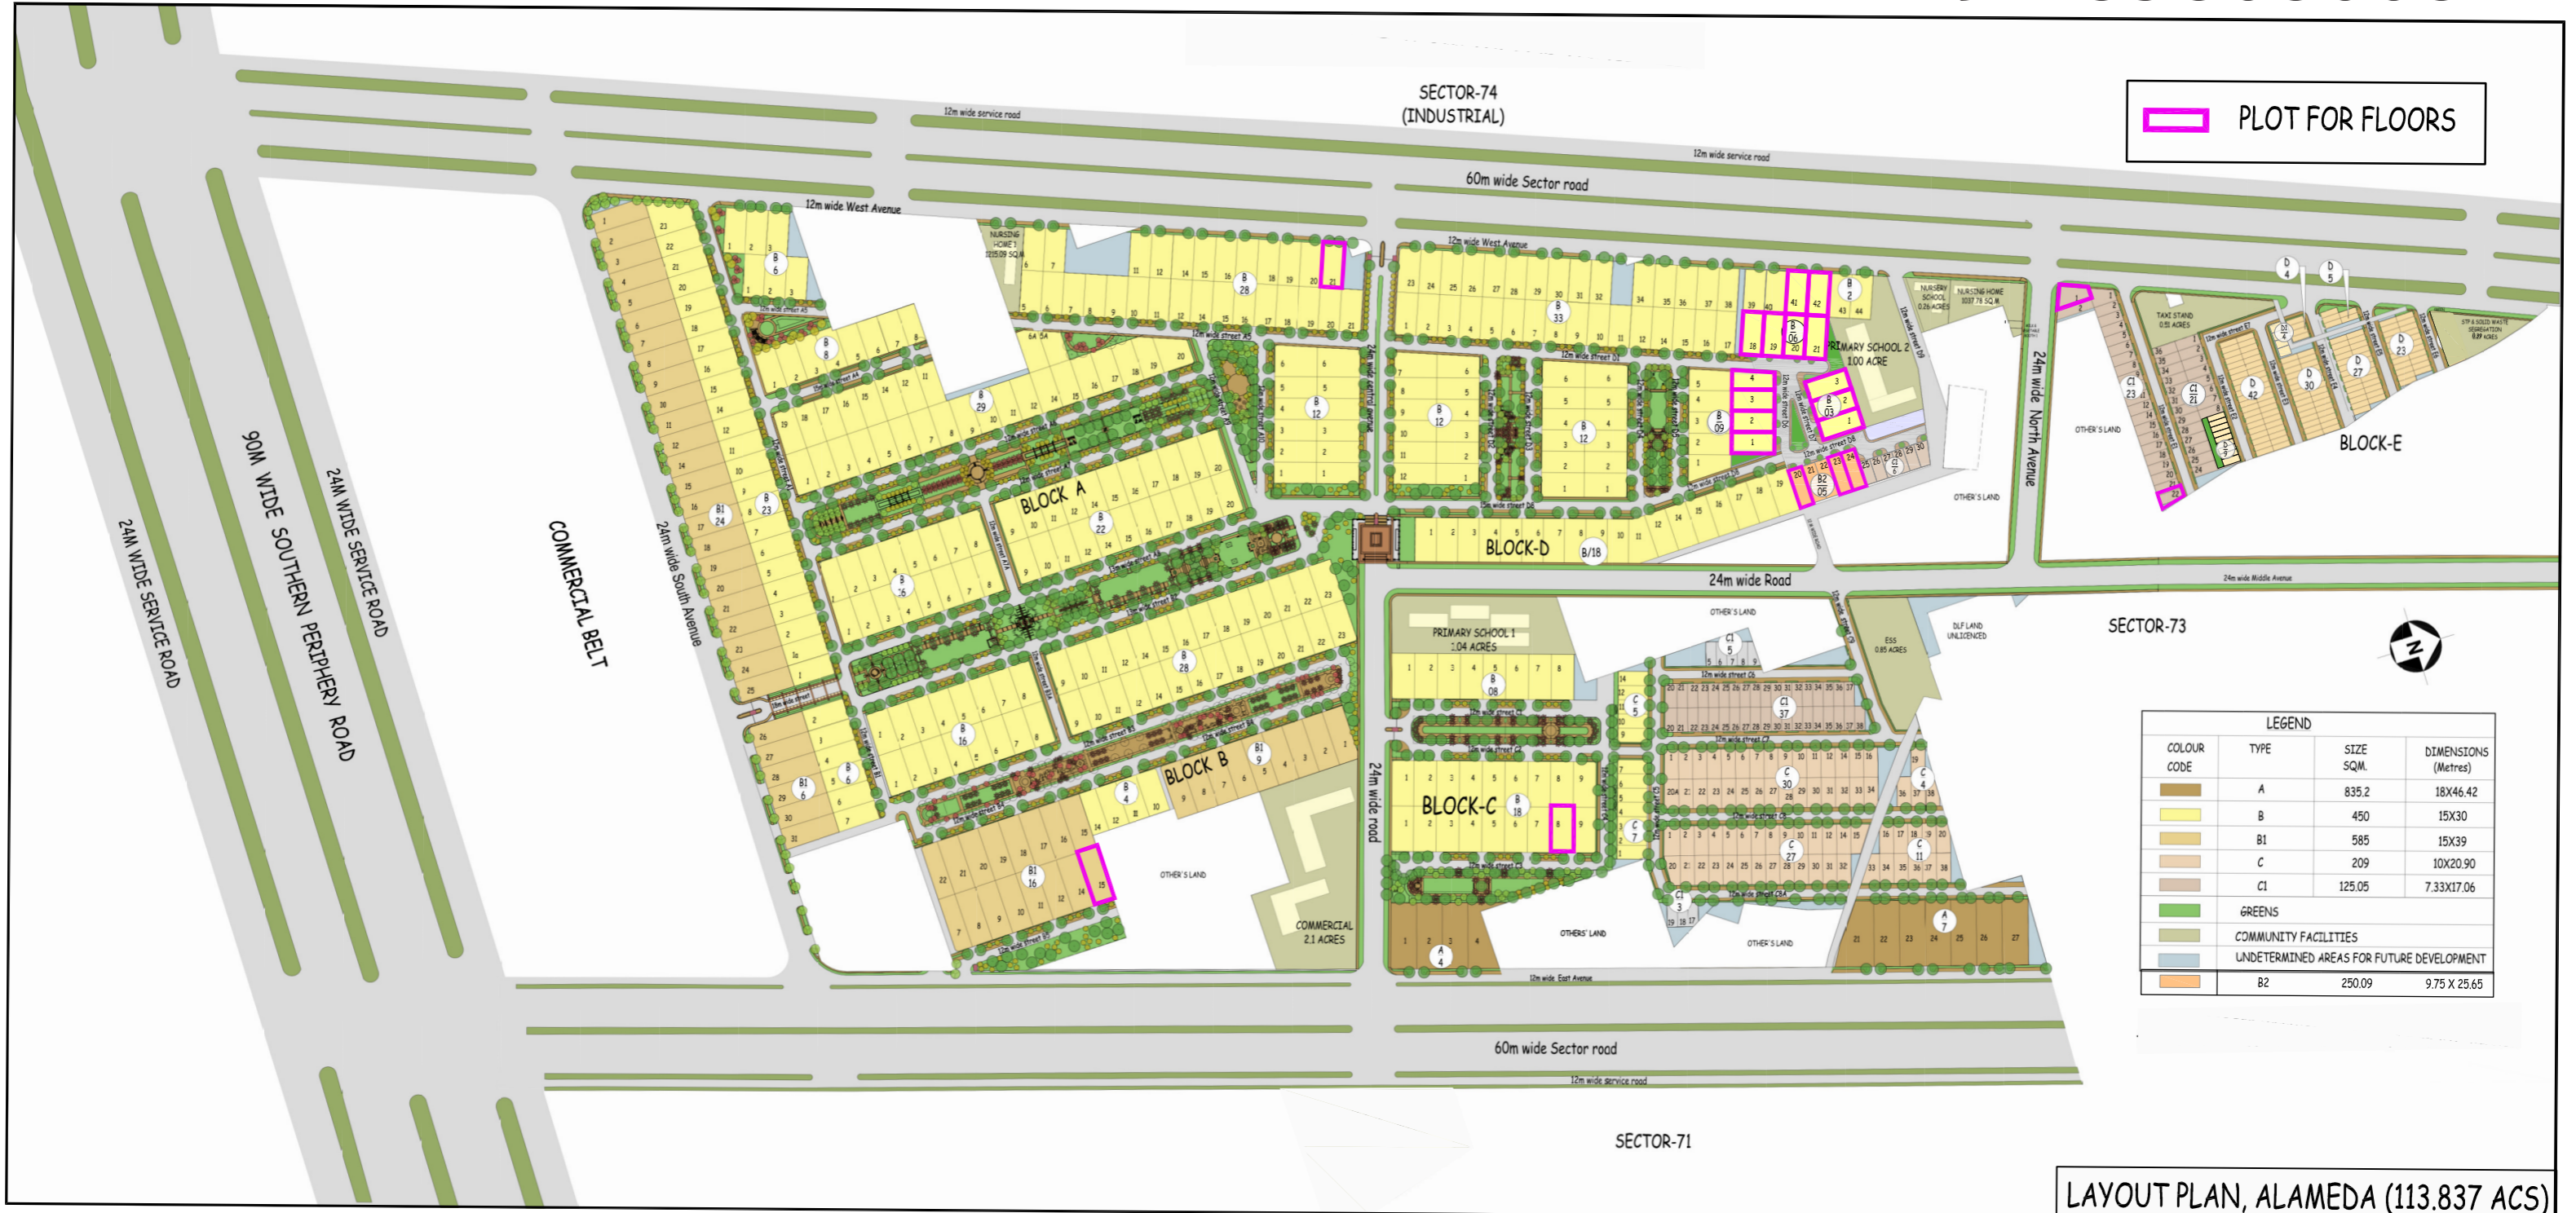

alameda

+91-8586866824

LAYOUT PLAN, ALAMEDA (113.837 ACS)