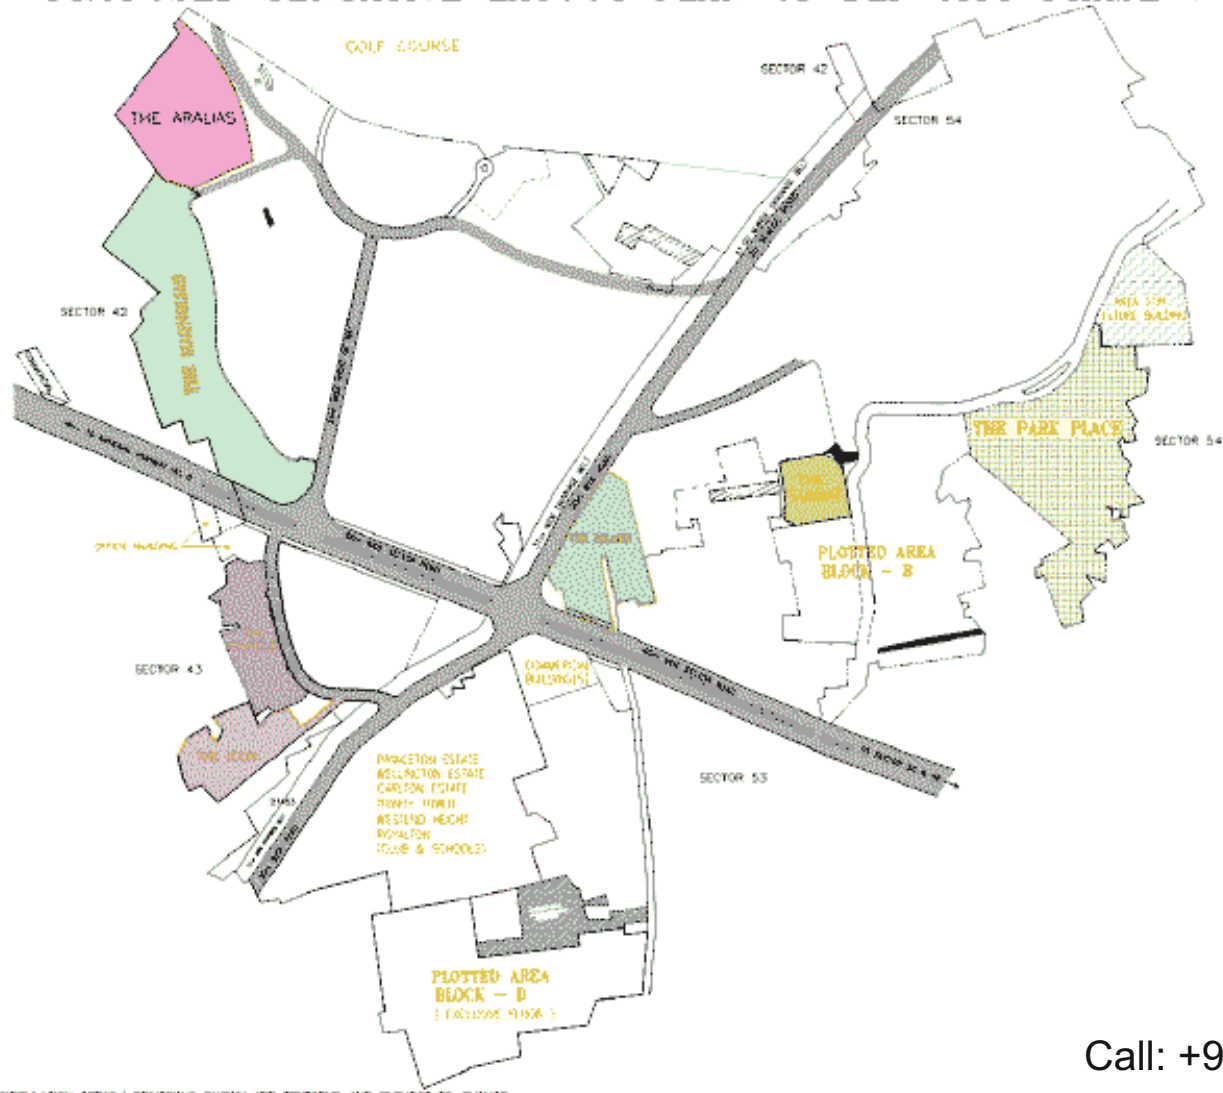

PROPOSED TENTATIVE LAYOUT PLAN OF DLF CITY PHASE V

NOTE: ALL LAYOUTS, ENTERTAINMENTS, CIRCULATION AREAS/ DRIVEWAYS SHOWN ARE TENTATIVE AND SUBJECT TO CHANGE

Call: +918586866824