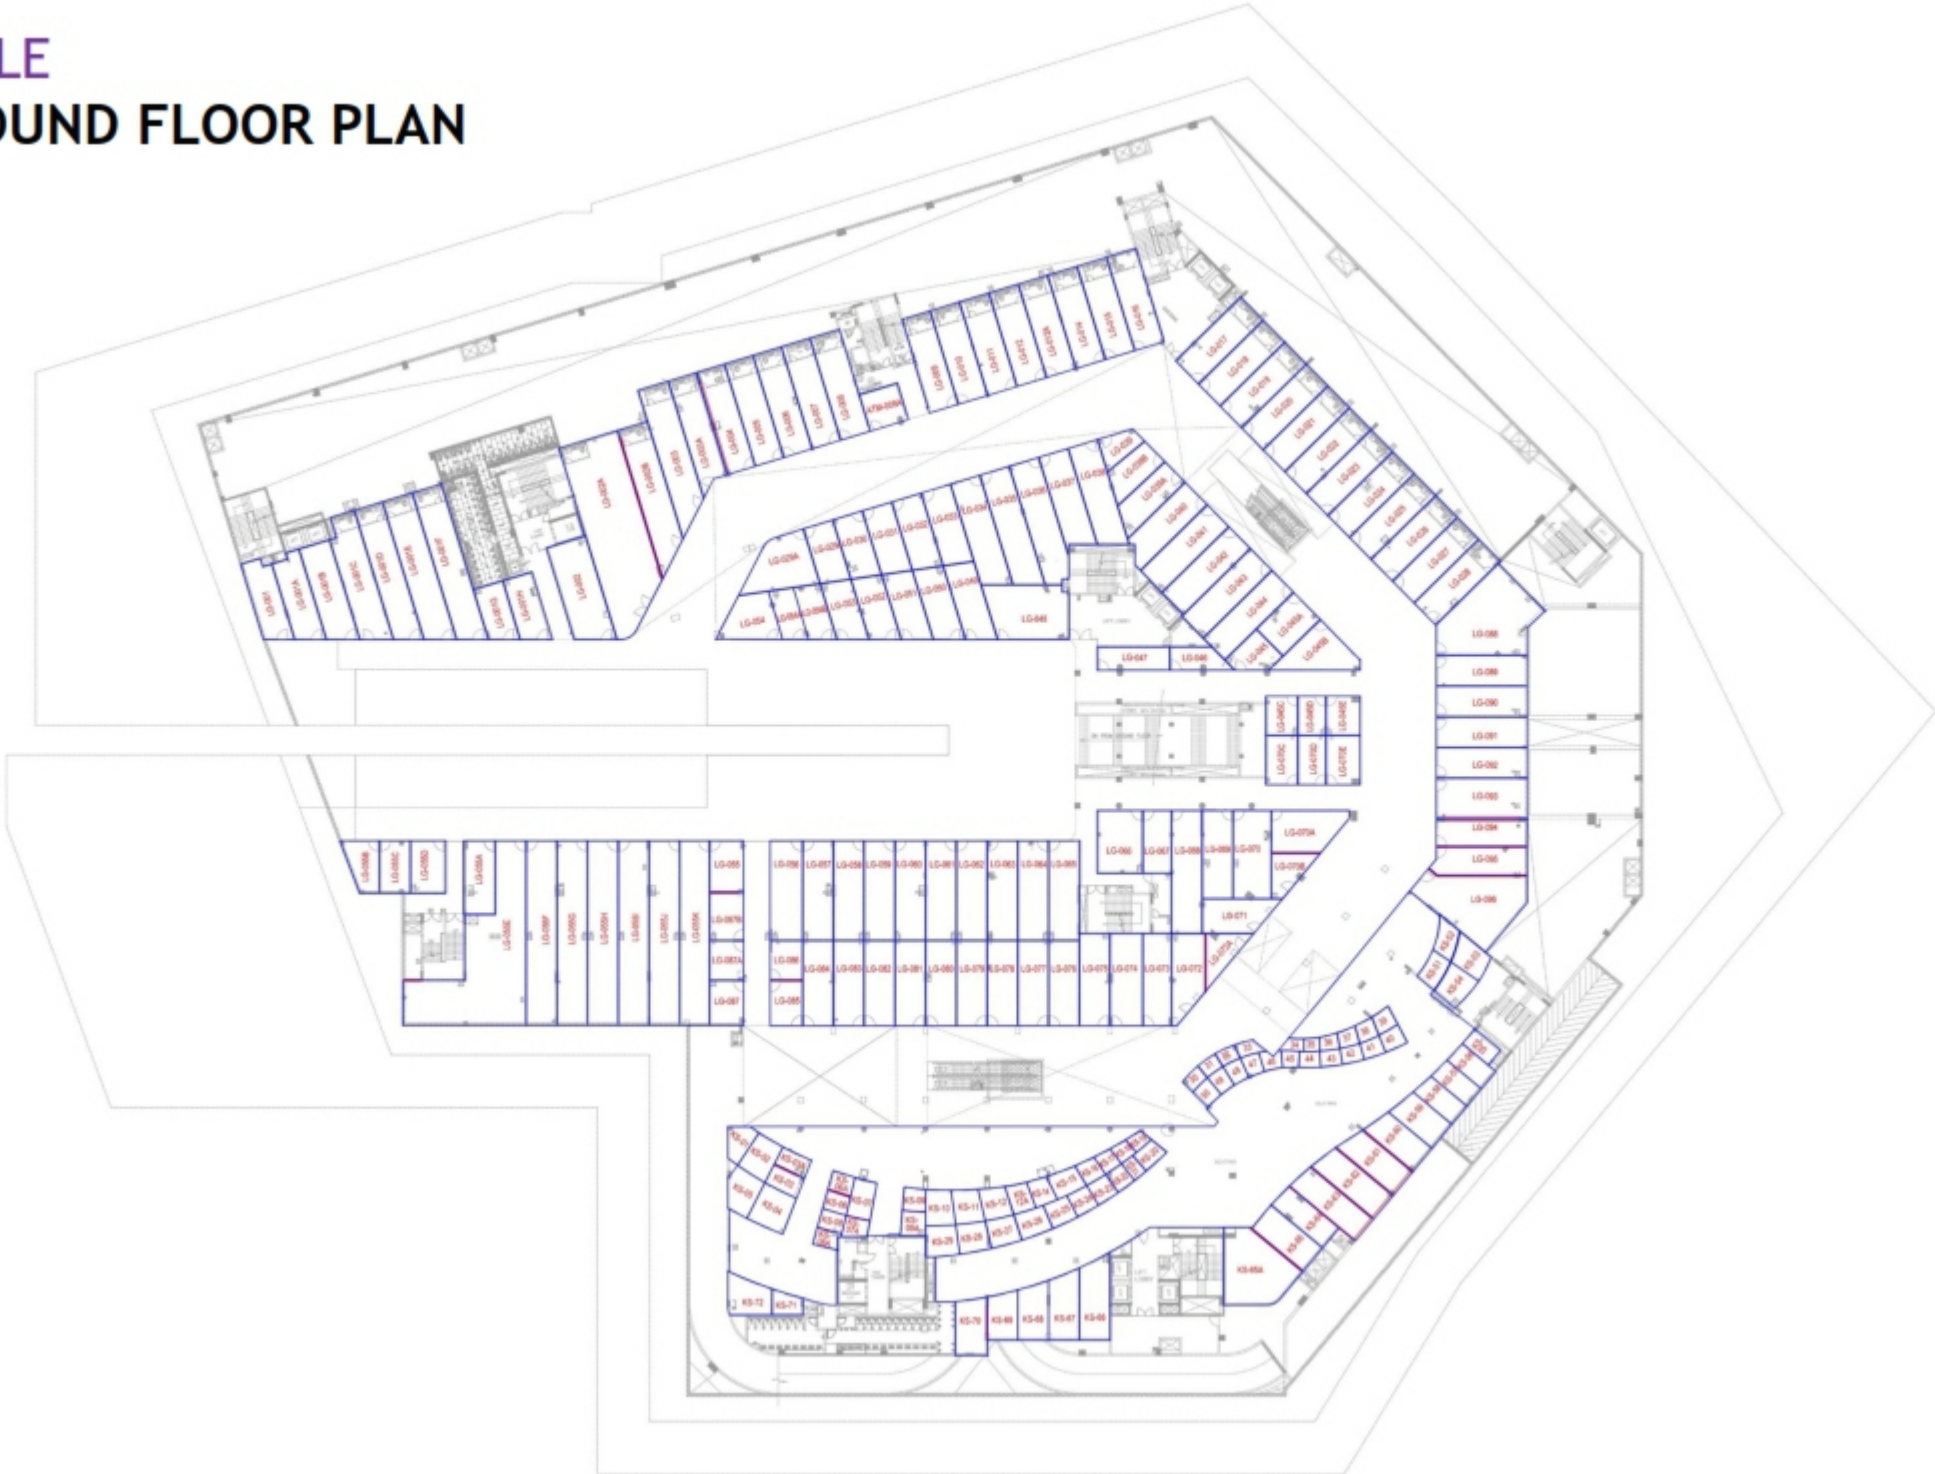

FLOOR PLAN

*the*  
**COMEBACK**  
*master plan*

elan's vision for  
channel partners & customers

+91 8586866824

# ELAN MIRACLE LOWER GROUND FLOOR PLAN

# ELAN MIRACLE GROUND FLOOR PLAN

# ELAN MIRACLE FIRST FLOOR PLAN