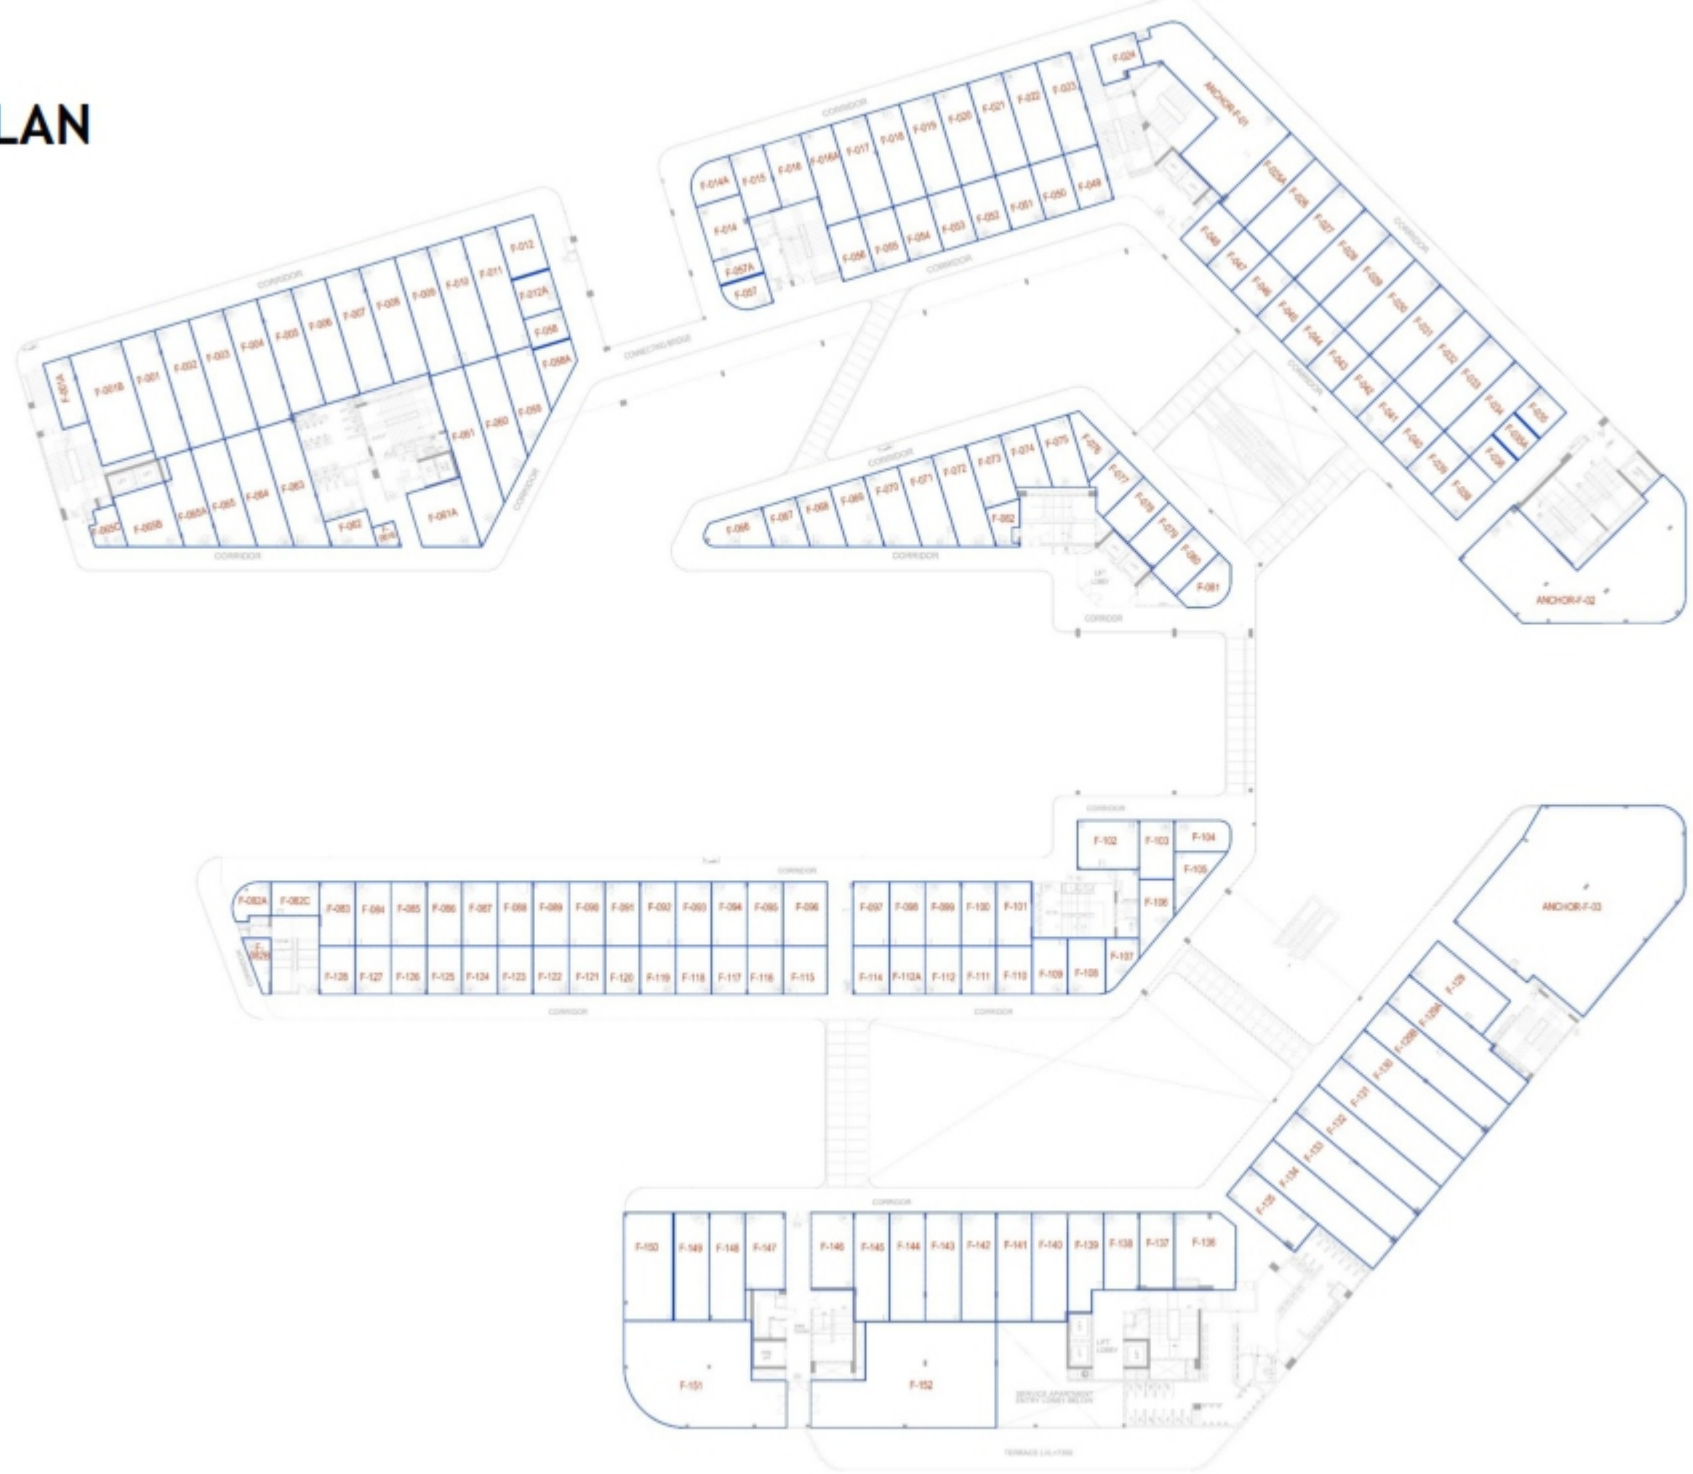

FLOOR PLAN

*the*  
**COMEBACK**  
*master plan*

elan's vision for  
channel partners & customers

+91 8586866824

# ELAN MIRACLE LOWER GROUND FLOOR PLAN

# ELAN MIRACLE GROUND FLOOR PLAN

# ELAN MIRACLE FIRST FLOOR PLAN