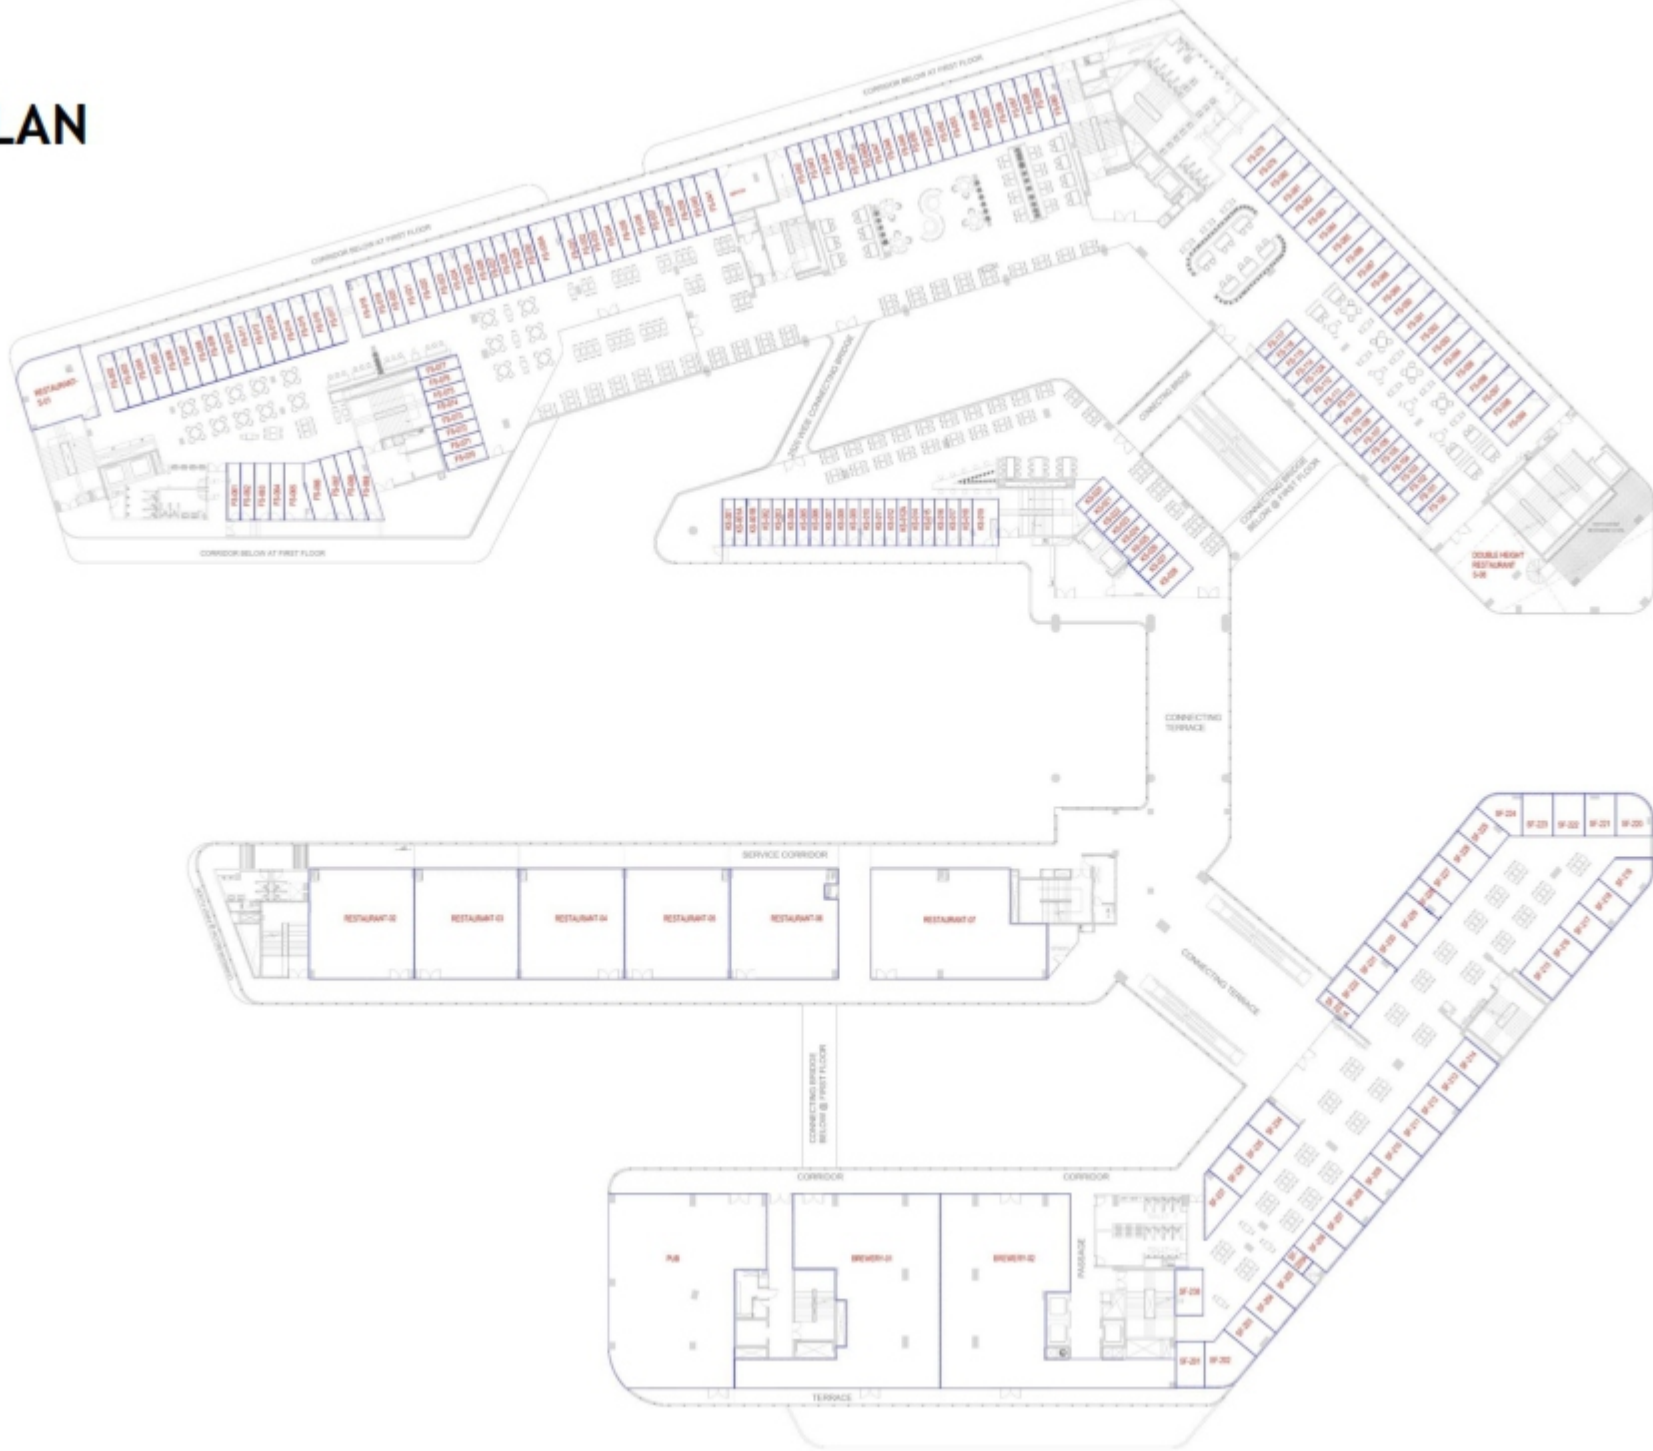

ELAN MIRACLE SECOND FLOOR PLAN