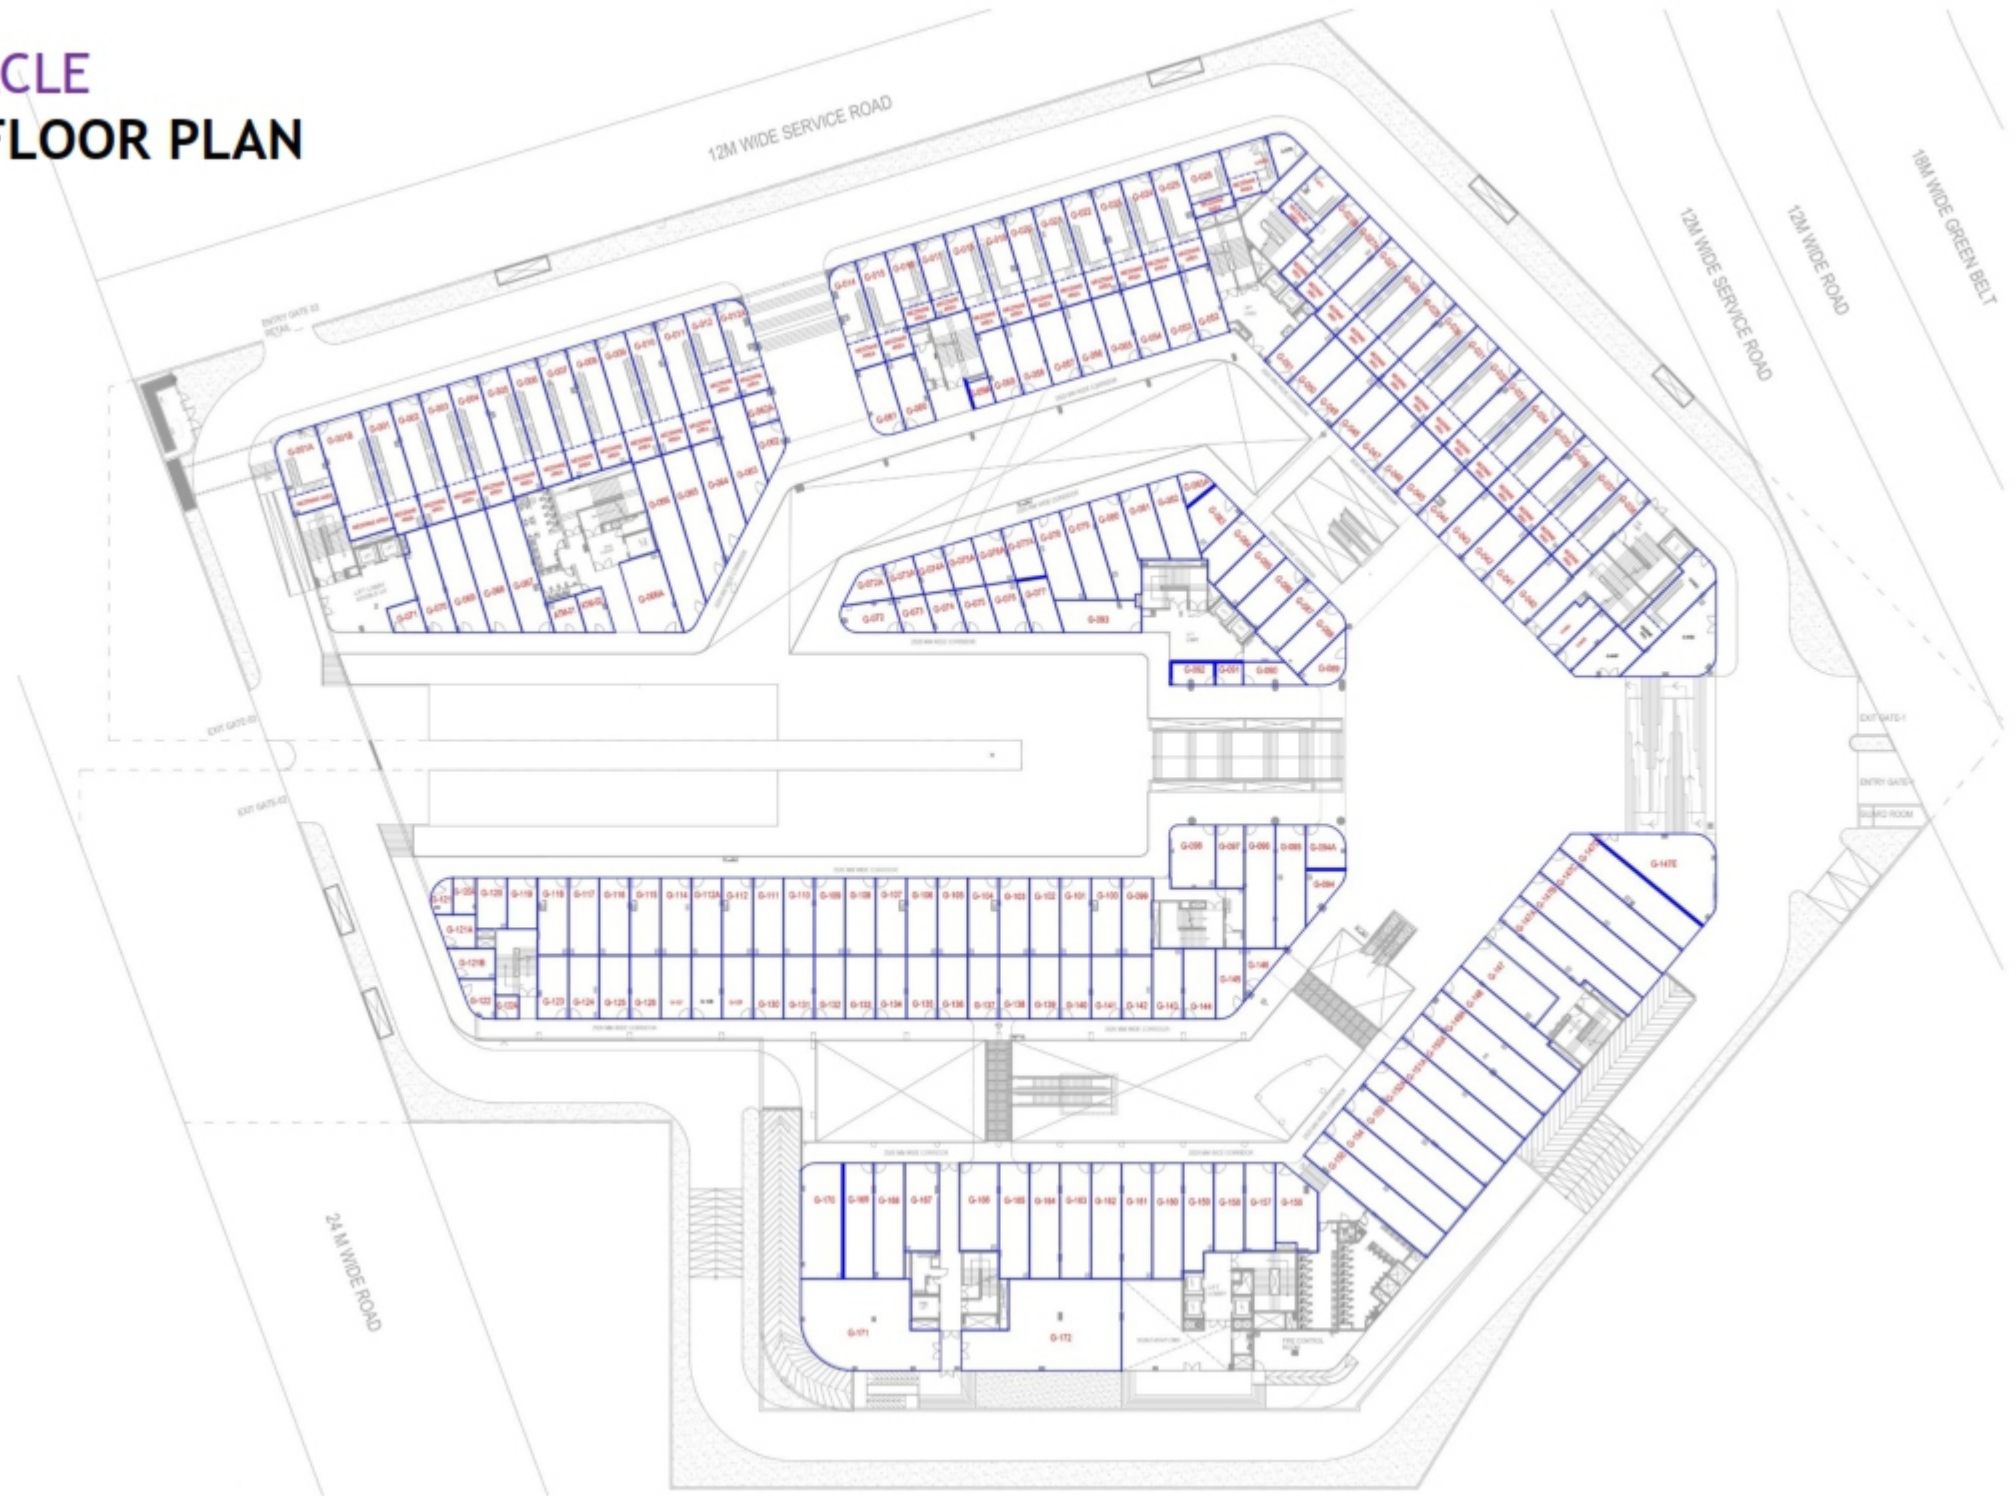

FLOOR PLAN

*the*  
**COMEBACK**  
*master plan*

elan's vision for  
channel partners & customers

+91 8586866824

# ELAN MIRACLE LOWER GROUND FLOOR PLAN

# ELAN MIRACLE GROUND FLOOR PLAN

# ELAN MIRACLE FIRST FLOOR PLAN