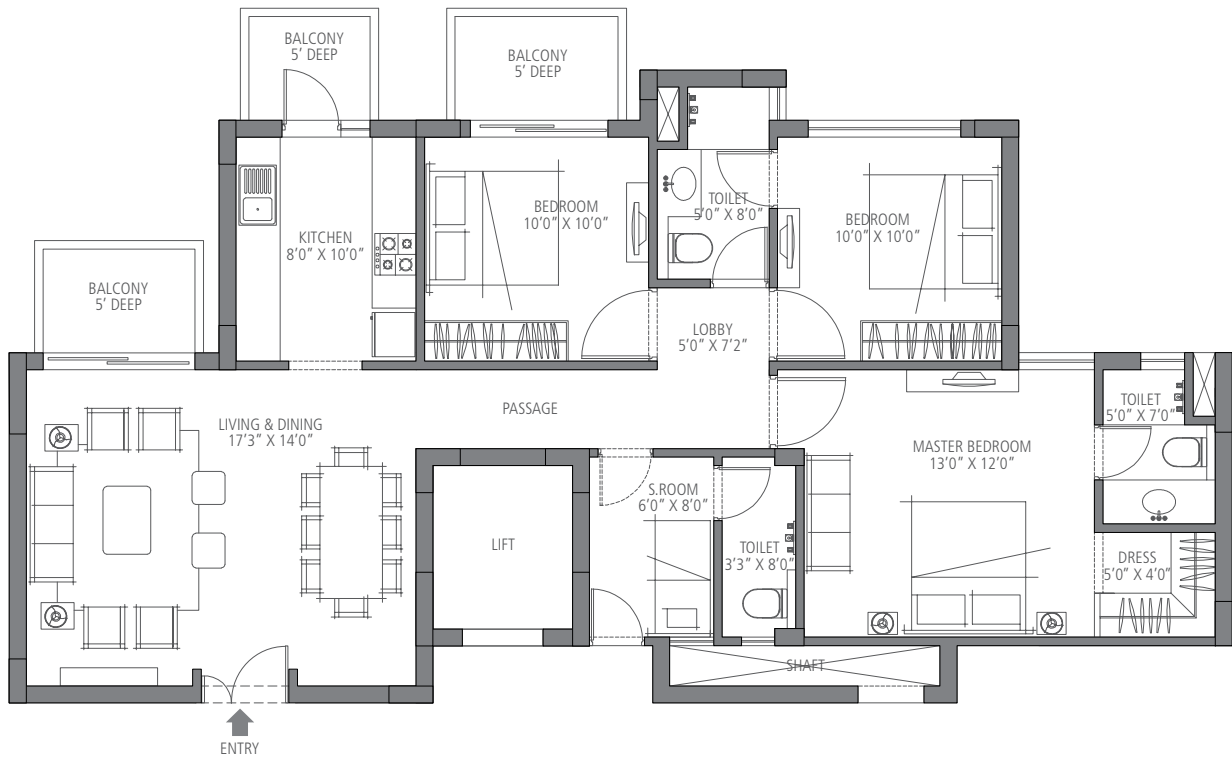

EMERALD ESTATE
AT EMERALD HILLS

1020 sq. ft.

2 Bedroom, 2 Bathroom and S. Room
Towers - H, J, K, L & M

Key Plan - Towers H, J & K

Key Plan - Towers L & M

1 sq. mtr. = 1.196 sq. yds. & 1 sq. mtr. = 10.76 sq. ft.

1310 sq. ft.

3 Bedroom, 3 Bathroom and S. Room

Towers - H, J, K, L & M

EMERALD ESTATE

AT EMERALD HILLS

Key Plan - Towers H, J & K

Key Plan - Towers L & M

Key Plan - Site

1 sq. mtr. = 1.196 sq. yds. & 1 sq. mtr. = 10.76 sq. ft.

In the interest of maintaining high standards, all floor plans, layout plans, areas, dimensions and specifications are indicative and are subject to change as decided by the company or by any competent authority. Soft furnishing, cupboards, furniture and gadgets are not part of the offering.

EMERALD ESTATE
AT EMERALD HILLS

1395 sq. ft.

3 Bedroom, 3 Bathroom and S. Room
Towers - H, J, K, L & M

Key Plan - Towers H, J & K

Key Plan - Towers L & M

Key Plan - Site

1 sq. mtr. = 1.196 sq. yds. & 1 sq. mtr. = 10.76 sq. ft.