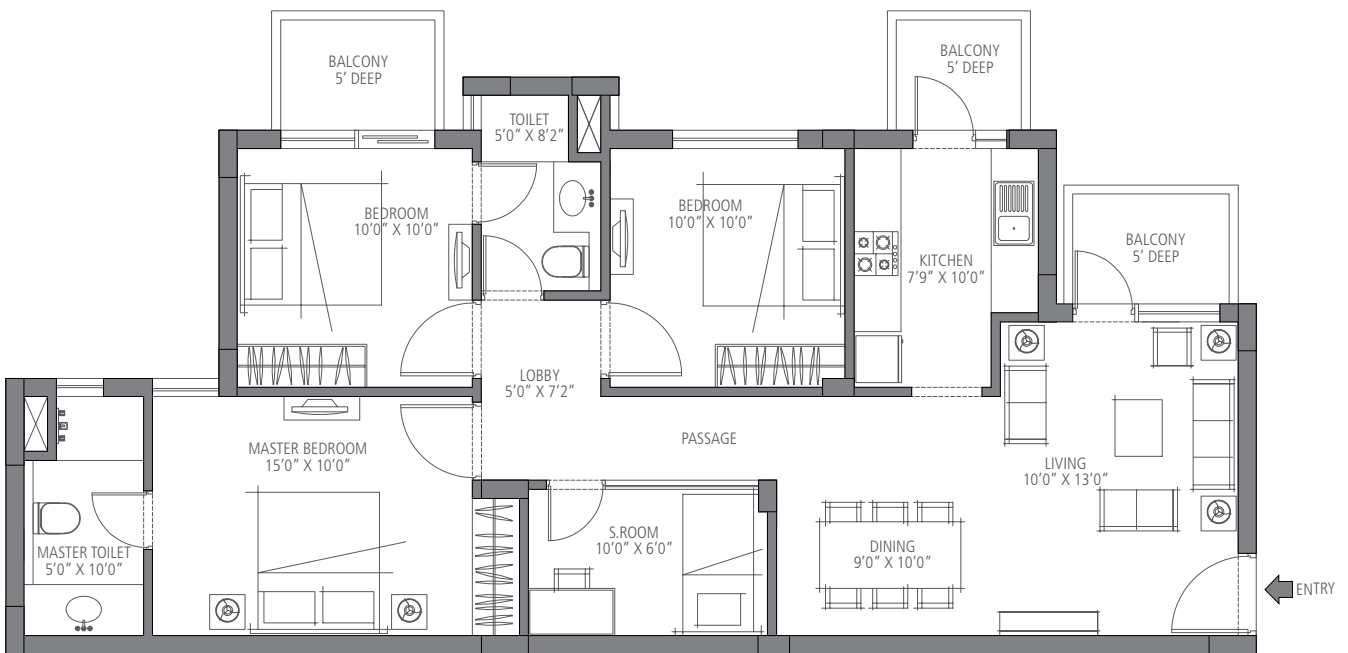

EMERALD ESTATE
AT EMERALD HILLS

1020 sq. ft.

2 Bedroom, 2 Bathroom and S. Room
Towers - H, J, K, L & M

Key Plan - Towers H, J & K

Key Plan - Towers L & M

1 sq. mtr. = 1.196 sq. yds. & 1 sq. mtr. = 10.76 sq. ft.

1310 sq. ft.

3 Bedroom, 3 Bathroom and S. Room

Towers - H, J, K, L & M

EMERALD ESTATE

AT EMERALD HILLS

Key Plan - Towers H, J & K

Key Plan - Towers L & M

Key Plan - Site

1 sq. mtr. = 1.196 sq. yds. & 1 sq. mtr. = 10.76 sq. ft.

In the interest of maintaining high standards, all floor plans, layout plans, areas, dimensions and specifications are indicative and are subject to change as decided by the company or by any competent authority. Soft furnishing, cupboards, furniture and gadgets are not part of the offering.

EMERALD ESTATE
AT EMERALD HILLS

1395 sq. ft.

3 Bedroom, 3 Bathroom and S. Room
Towers - H, J, K, L & M

Key Plan - Towers H, J & K

Key Plan - Towers L & M

Key Plan - Site

1 sq. mtr. = 1.196 sq. yds. & 1 sq. mtr. = 10.76 sq. ft.