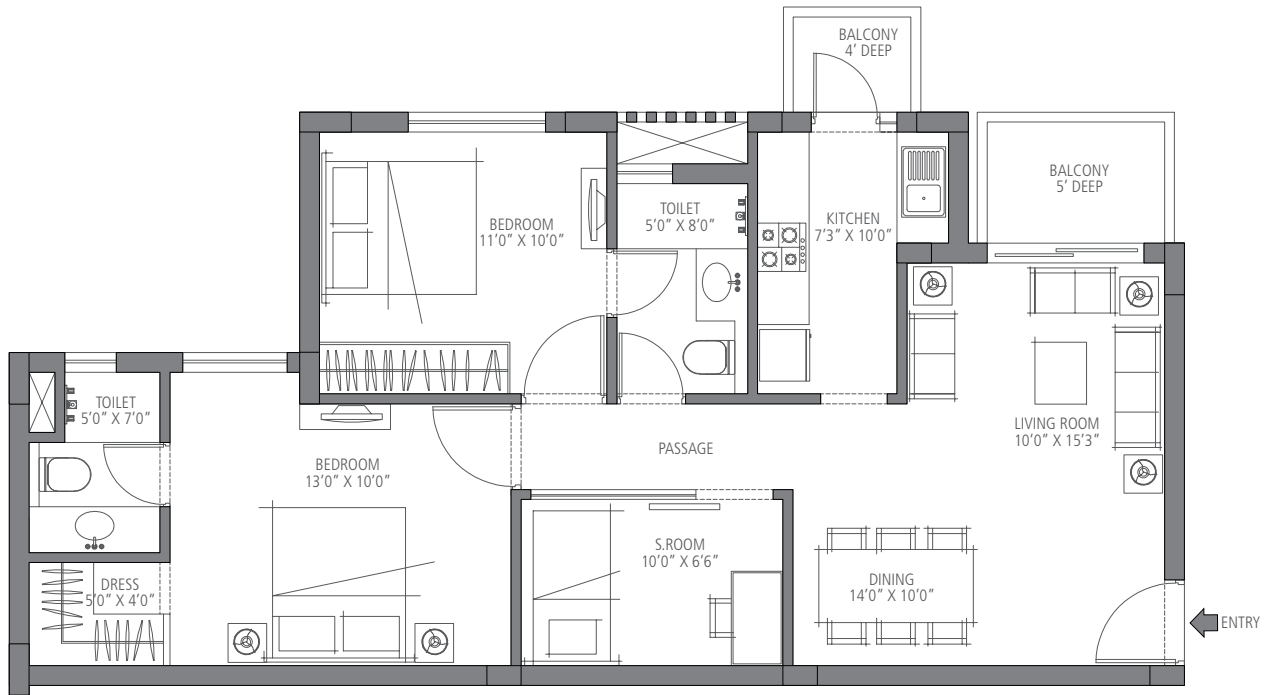

EMERALD ESTATE
AT EMERALD HILLS

1020 sq. ft.

2 Bedroom, 2 Bathroom and S. Room
Towers - H, J, K, L & M

Key Plan - Towers H, J & K

Key Plan - Towers L & M

1 sq. mtr. = 1.196 sq. yds. & 1 sq. mtr. = 10.76 sq. ft.

In the interest of maintaining high standards, all floor plans, layout plans, areas, dimensions and specifications are indicative and are subject to change as decided by the company or by any competent authority. Soft furnishing, cupboards, furniture and gadgets are not part of the offering.

1310 sq. ft.

3 Bedroom, 3 Bathroom and S. Room

Towers - H, J, K, L & M

EMERALD ESTATE

AT EMERALD HILLS

Key Plan - Towers H, J & K

Key Plan - Towers L & M

Key Plan - Site

EMERALD ESTATE
AT EMERALD HILLS

1395 sq. ft.

3 Bedroom, 3 Bathroom and S. Room
Towers - H, J, K, L & M

Key Plan - Towers H, J & K

Key Plan - Towers L & M

Key Plan - Site

1 sq. mtr. = 1.196 sq. yds. & 1 sq. mtr. = 10.76 sq. ft.