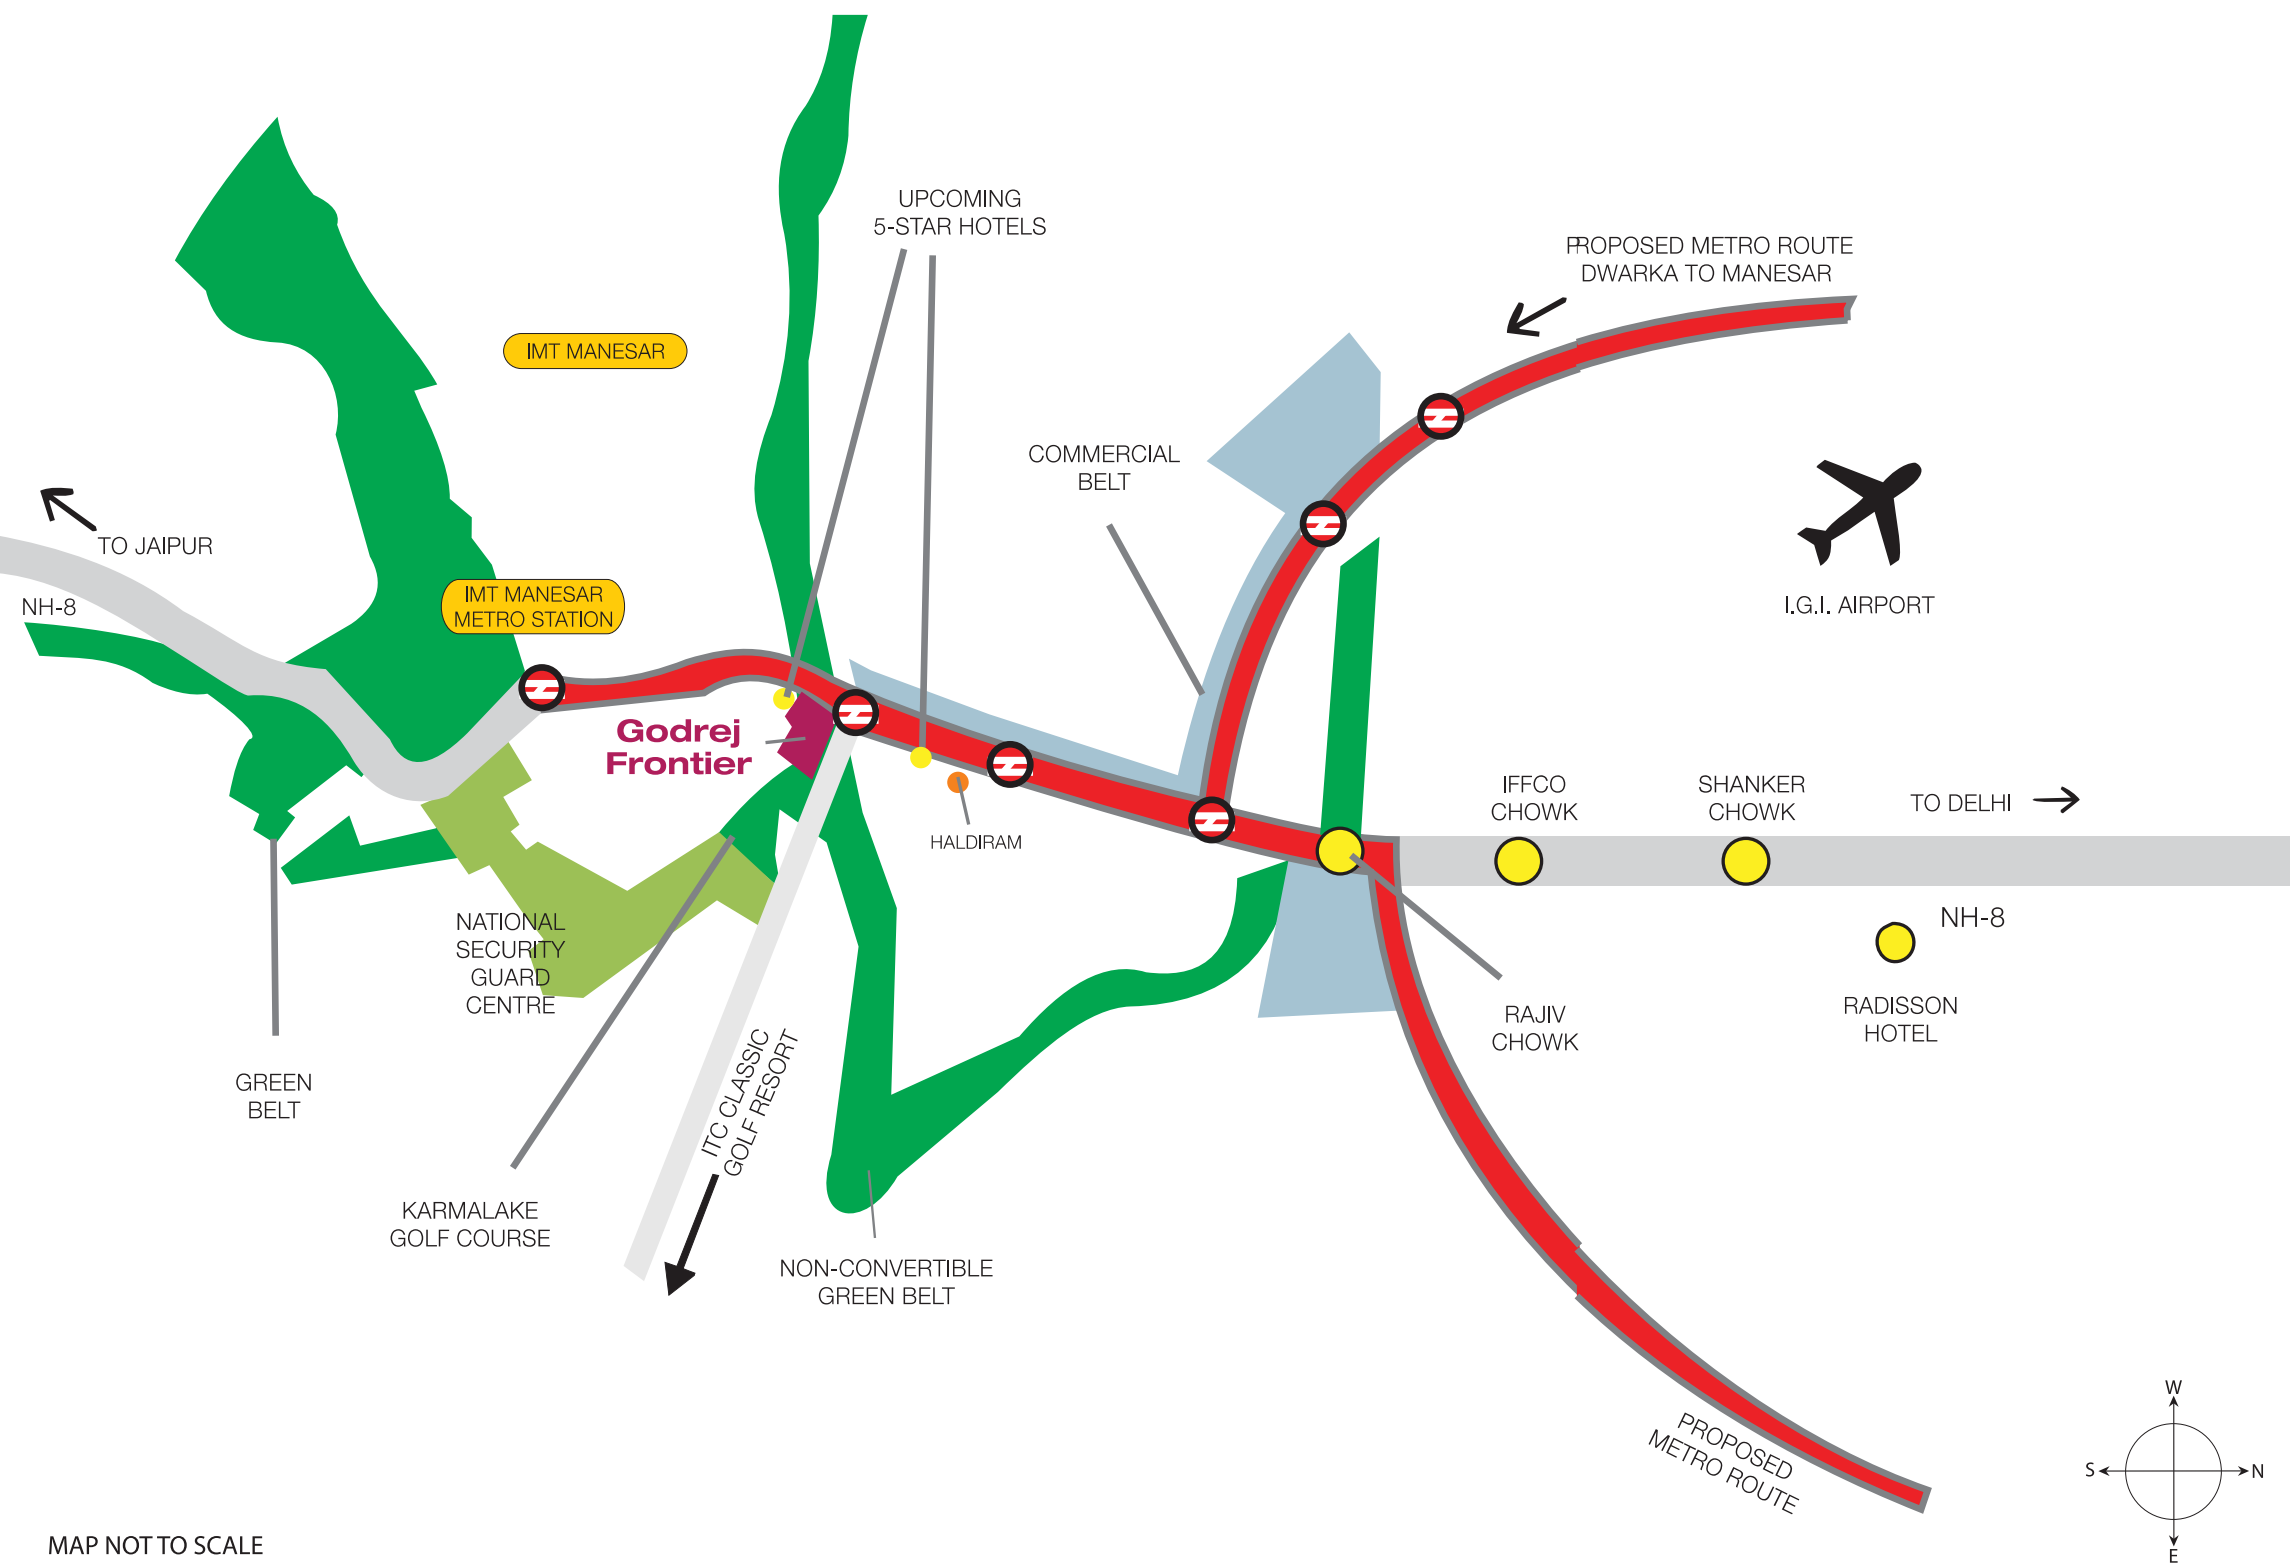

MAJESTIC LIVING

Over the past 20 years Godrej Properties has successfully made its mark in ten cities across India. And now, it has entered NCR with Godrej Frontier, a fantastic development that is strategically located in Gurgaon directly on National Highway 8.

MAP NOT TO SCALE

STRATEGIC LOCATION

Godrej Frontier is one of the very few properties located right on the Delhi-Jaipur National Highway 8. This makes travel extremely convenient. Moreover, the lush green belt beautifying the stretch between the highway and the service road will help keep the environment clean.

Godrej Frontier is in close proximity to various schools, hospitals and the proposed Metro station. Furthermore, three 5-star hotels are coming up within a 2 km radius.

Also, Godrej Frontier is just 30 minutes drive from the Indira Gandhi International Airport (IGI), a smooth 45 minutes drive from Connaught Place and a convenient 5 minutes drive from the famous Haldiram Restaurant.