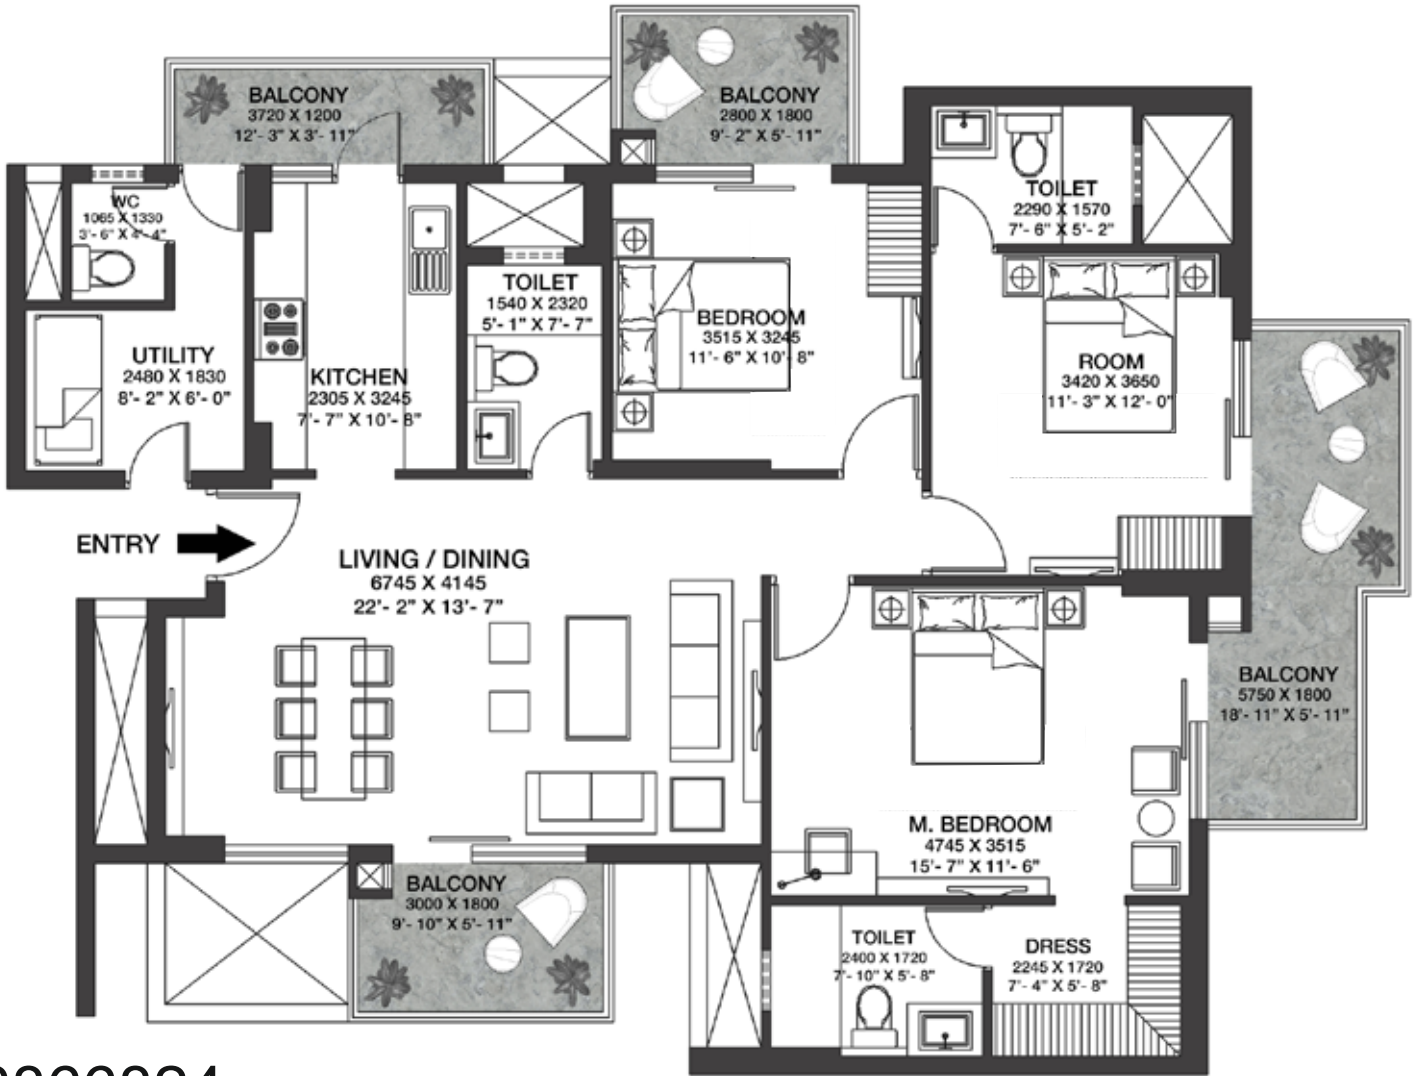

SECTOR 33, SOHNA

2 BHK WITH PRIVATE DECK / TERRACE

+918586866824

GODREJ NATURE+

SECTOR 33, SOHNA

2 BHK SUITE WITH PRIVATE DECK / TERRACE

+918586866824

GODREJ NATURE+

SECTOR 33, SOHNA

3 BHK (2 BEDROOM WITH KIDS /
STUDY / GUEST ROOM)

+918586866824

GODREJ NATURE+

SECTOR 33, SOHNA

3 BHK WITH UTILITY (TYPE - A)

+918586866824

GODREJ NATURE+

SECTOR 33, SOHNA

3 BHK WITH UTILITY (TYPE - B)

+918586866824