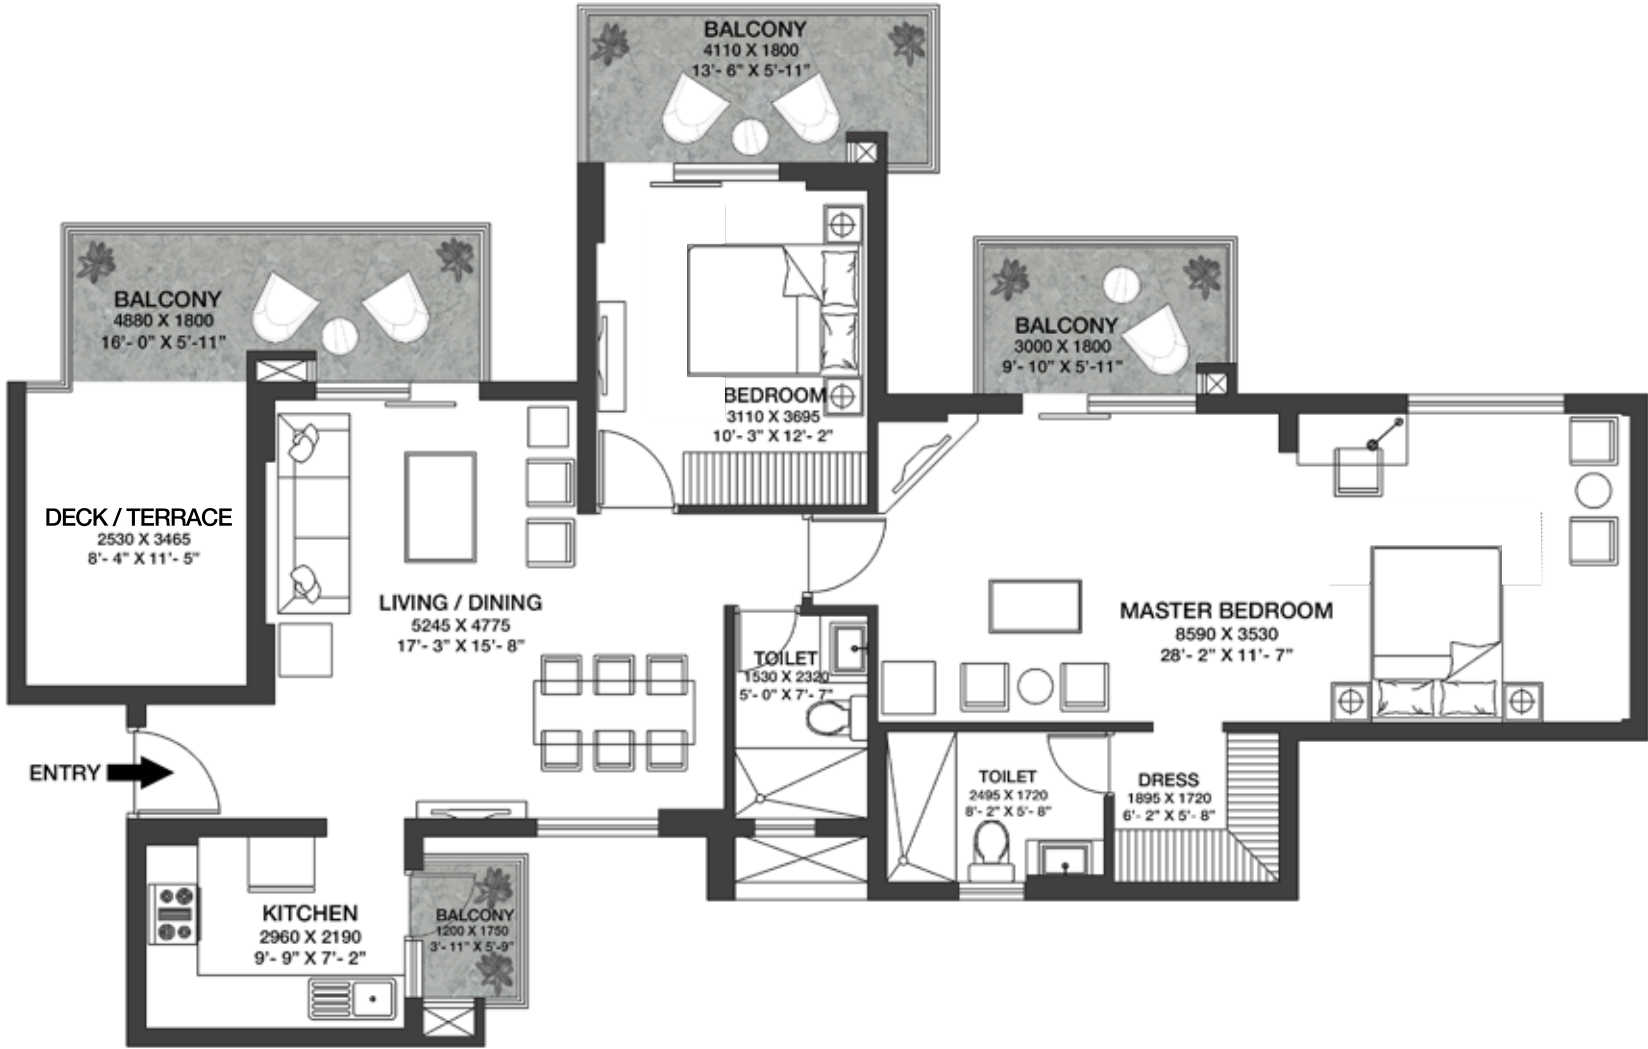

SECTOR 33, SOHNA

2 BHK WITH PRIVATE DECK / TERRACE

+918586866824

GODREJ NATURE+

SECTOR 33, SOHNA

2 BHK SUITE WITH PRIVATE DECK / TERRACE

+918586866824

GODREJ NATURE+

SECTOR 33, SOHNA

3 BHK (2 BEDROOM WITH KIDS /
STUDY / GUEST ROOM)

+918586866824

GODREJ NATURE+

SECTOR 33, SOHNA

3 BHK WITH UTILITY (TYPE - A)

+918586866824

GODREJ NATURE+