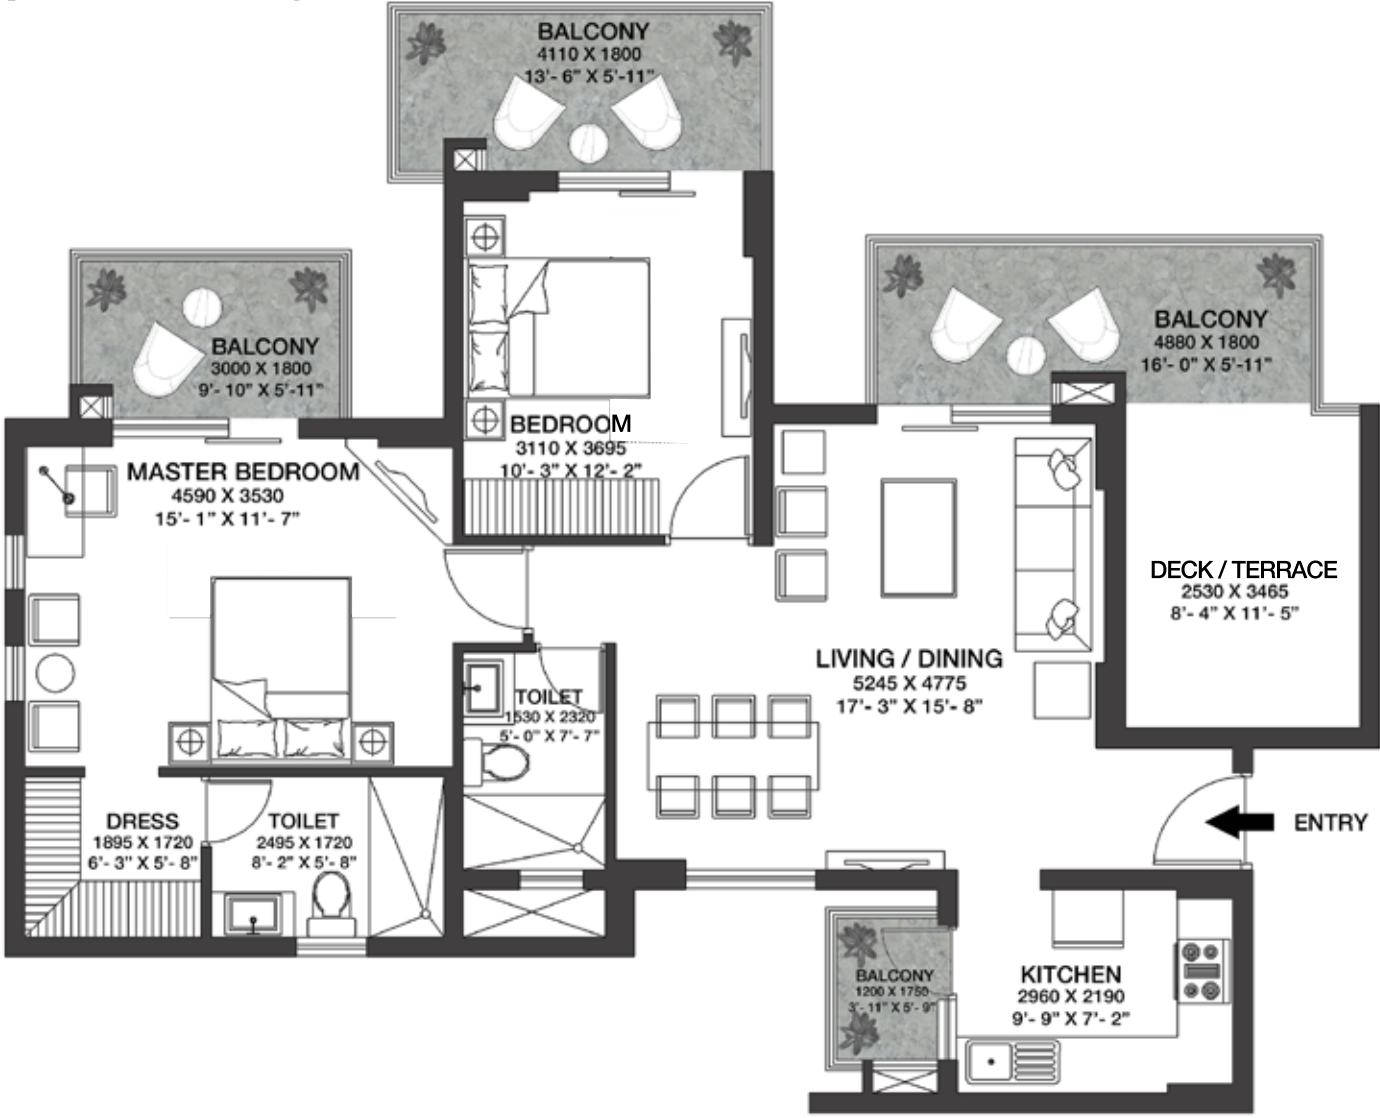

GODREJ NATURE +

SECTOR 33, SOHNA

+918586866824

GODREJ NATURE+

SECTOR 33, SOHNA

2 BHK

+918586866824

GODREJ NATURE+

SECTOR 33, SOHNA

2 BHK WITH PRIVATE DECK / TERRACE

+918586866824

GODREJ NATURE+

SECTOR 33, SOHNA

2 BHK SUITE WITH PRIVATE DECK / TERRACE

+918586866824

GODREJ NATURE+

SECTOR 33, SOHNA

3 BHK (2 BEDROOM WITH KIDS /
STUDY / GUEST ROOM)

+918586866824

GODREJ NATURE+

SECTOR 33, SOHNA

3 BHK WITH UTILITY (TYPE - A)

+918586866824

GODREJ NATURE+

SECTOR 33, SOHNA

3 BHK WITH UTILITY (TYPE - B)

+918586866824