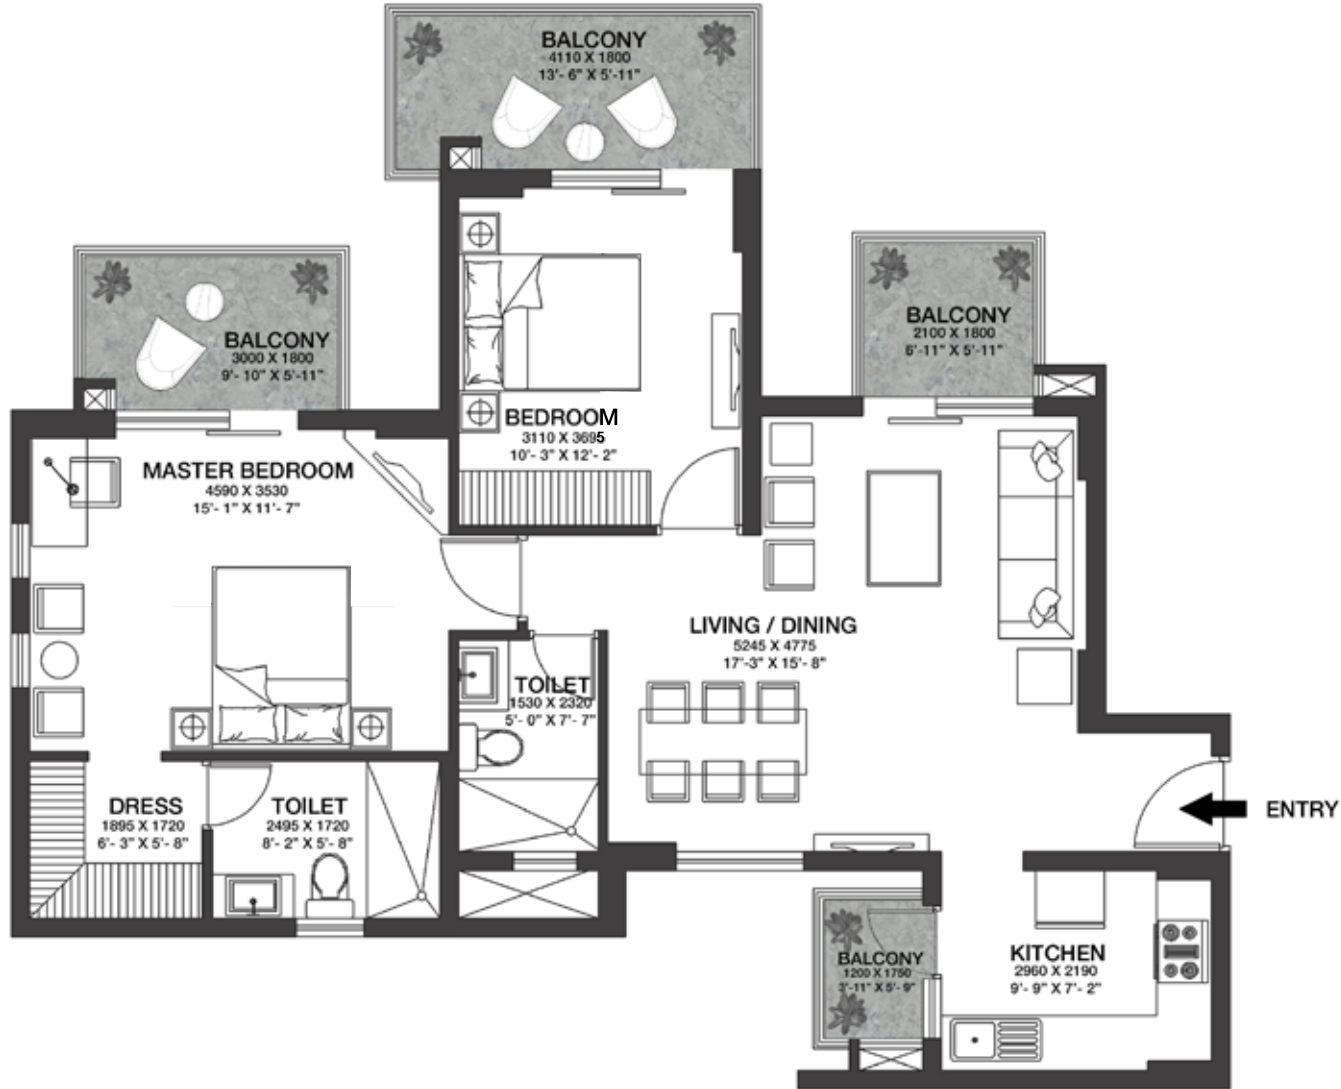

GODREJ NATURE +

SECTOR 33, SOHNA

+918586866824

GODREJ NATURE+

SECTOR 33, SOHNA

2 BHK

+918586866824

GODREJ NATURE+

SECTOR 33, SOHNA

2 BHK WITH PRIVATE DECK / TERRACE

+918586866824

GODREJ NATURE+

SECTOR 33, SOHNA

2 BHK SUITE WITH PRIVATE DECK / TERRACE

+918586866824

GODREJ NATURE+

SECTOR 33, SOHNA

3 BHK (2 BEDROOM WITH KIDS /
STUDY / GUEST ROOM)

+918586866824

GODREJ NATURE+

SECTOR 33, SOHNA

3 BHK WITH UTILITY (TYPE - A)

+918586866824

GODREJ NATURE+

SECTOR 33, SOHNA

3 BHK WITH UTILITY (TYPE - B)

+918586866824