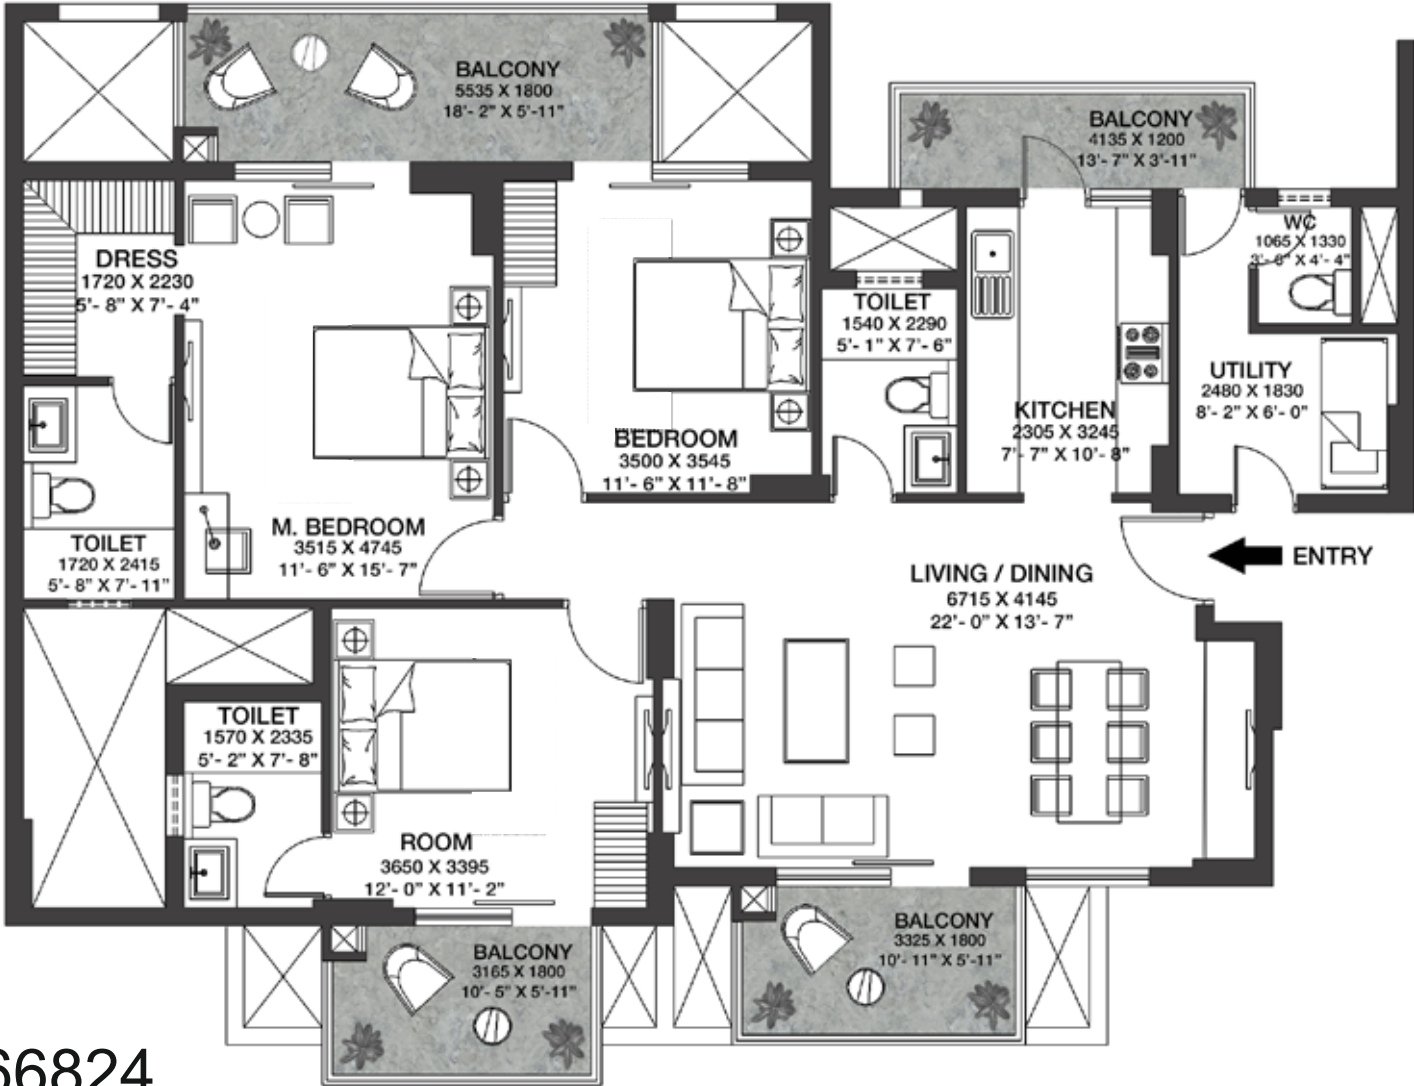

SECTOR 33, SOHNA

2 BHK WITH PRIVATE DECK / TERRACE

+918586866824

GODREJ NATURE+

SECTOR 33, SOHNA

2 BHK SUITE WITH PRIVATE DECK / TERRACE

+918586866824

GODREJ NATURE+

SECTOR 33, SOHNA

3 BHK (2 BEDROOM WITH KIDS /
STUDY / GUEST ROOM)

+918586866824

GODREJ NATURE+

SECTOR 33, SOHNA

3 BHK WITH UTILITY (TYPE - A)

+918586866824

GODREJ NATURE+

SECTOR 33, SOHNA

3 BHK WITH UTILITY (TYPE - B)

+918586866824