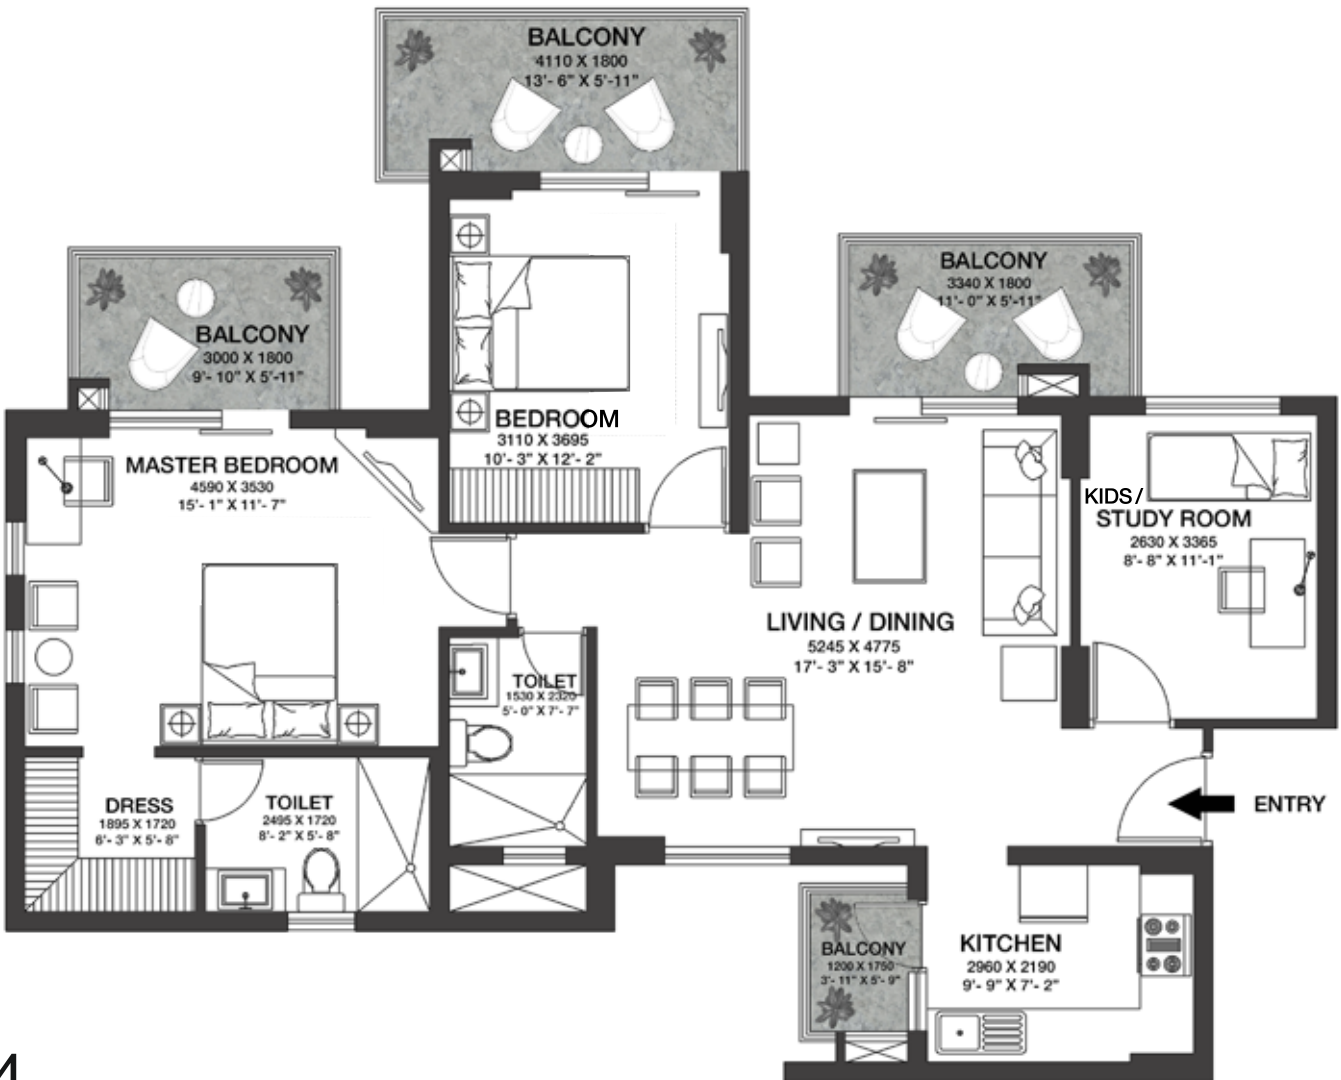

SECTOR 33, SOHNA

2 BHK WITH PRIVATE DECK / TERRACE

+918586866824

GODREJ NATURE+

SECTOR 33, SOHNA

2 BHK SUITE WITH PRIVATE DECK / TERRACE

+918586866824

GODREJ NATURE+

SECTOR 33, SOHNA

3 BHK (2 BEDROOM WITH KIDS /
STUDY / GUEST ROOM)

+918586866824

GODREJ NATURE+

SECTOR 33, SOHNA

3 BHK WITH UTILITY (TYPE - A)

+918586866824

GODREJ NATURE+