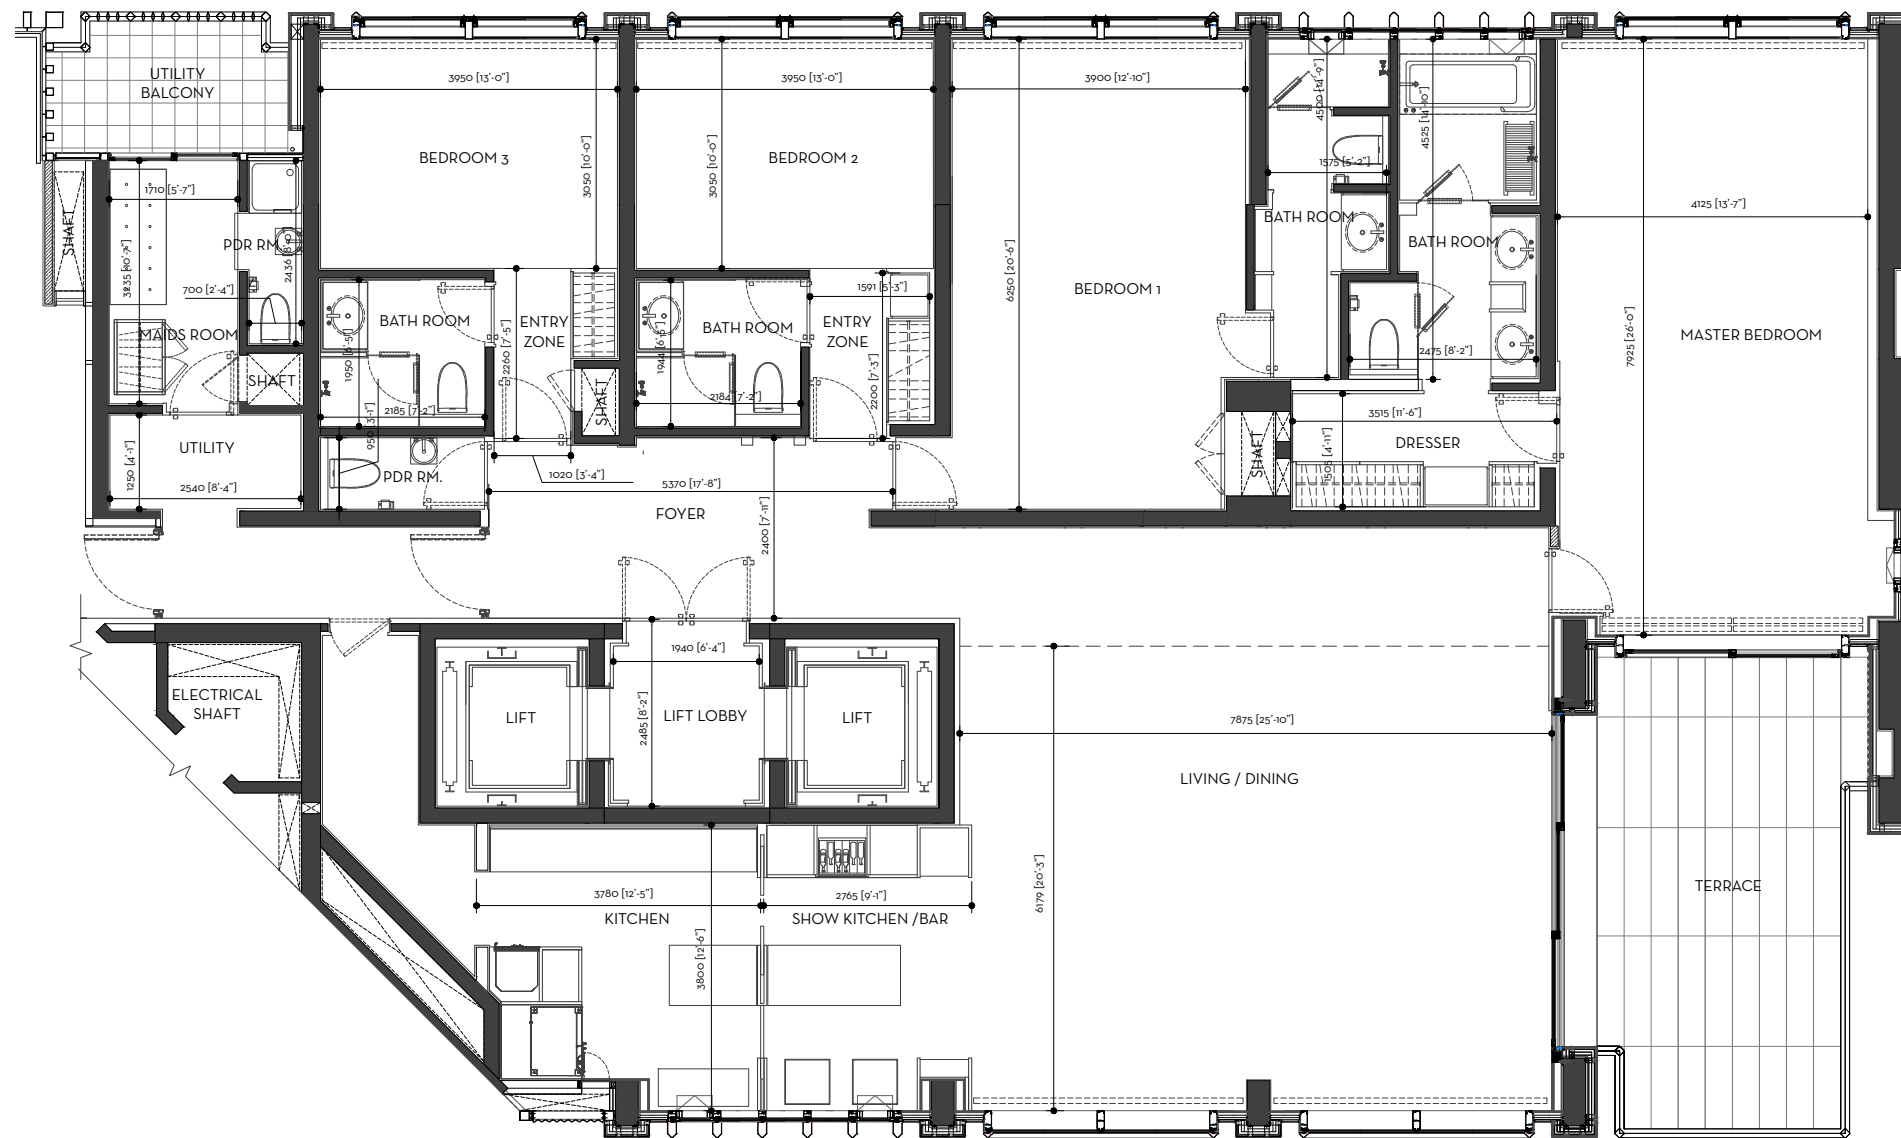

FORMAL APARTMENT

TYPICAL FLOOR

- T₂ - NORTH SUITE
- T₃ - NORTH SUITE
- T₃ SOUTH SUITE
- T₄ - SOUTH SUITE

4 BEDROOM, 4 BATHROOM

INDOOR *and* OUTDOOR LIVING

super area
4625 SQ. FT.

typical suite

- GUEST POWDER ROOM
- SERVICE PANTRY
- KITCHEN, DINING