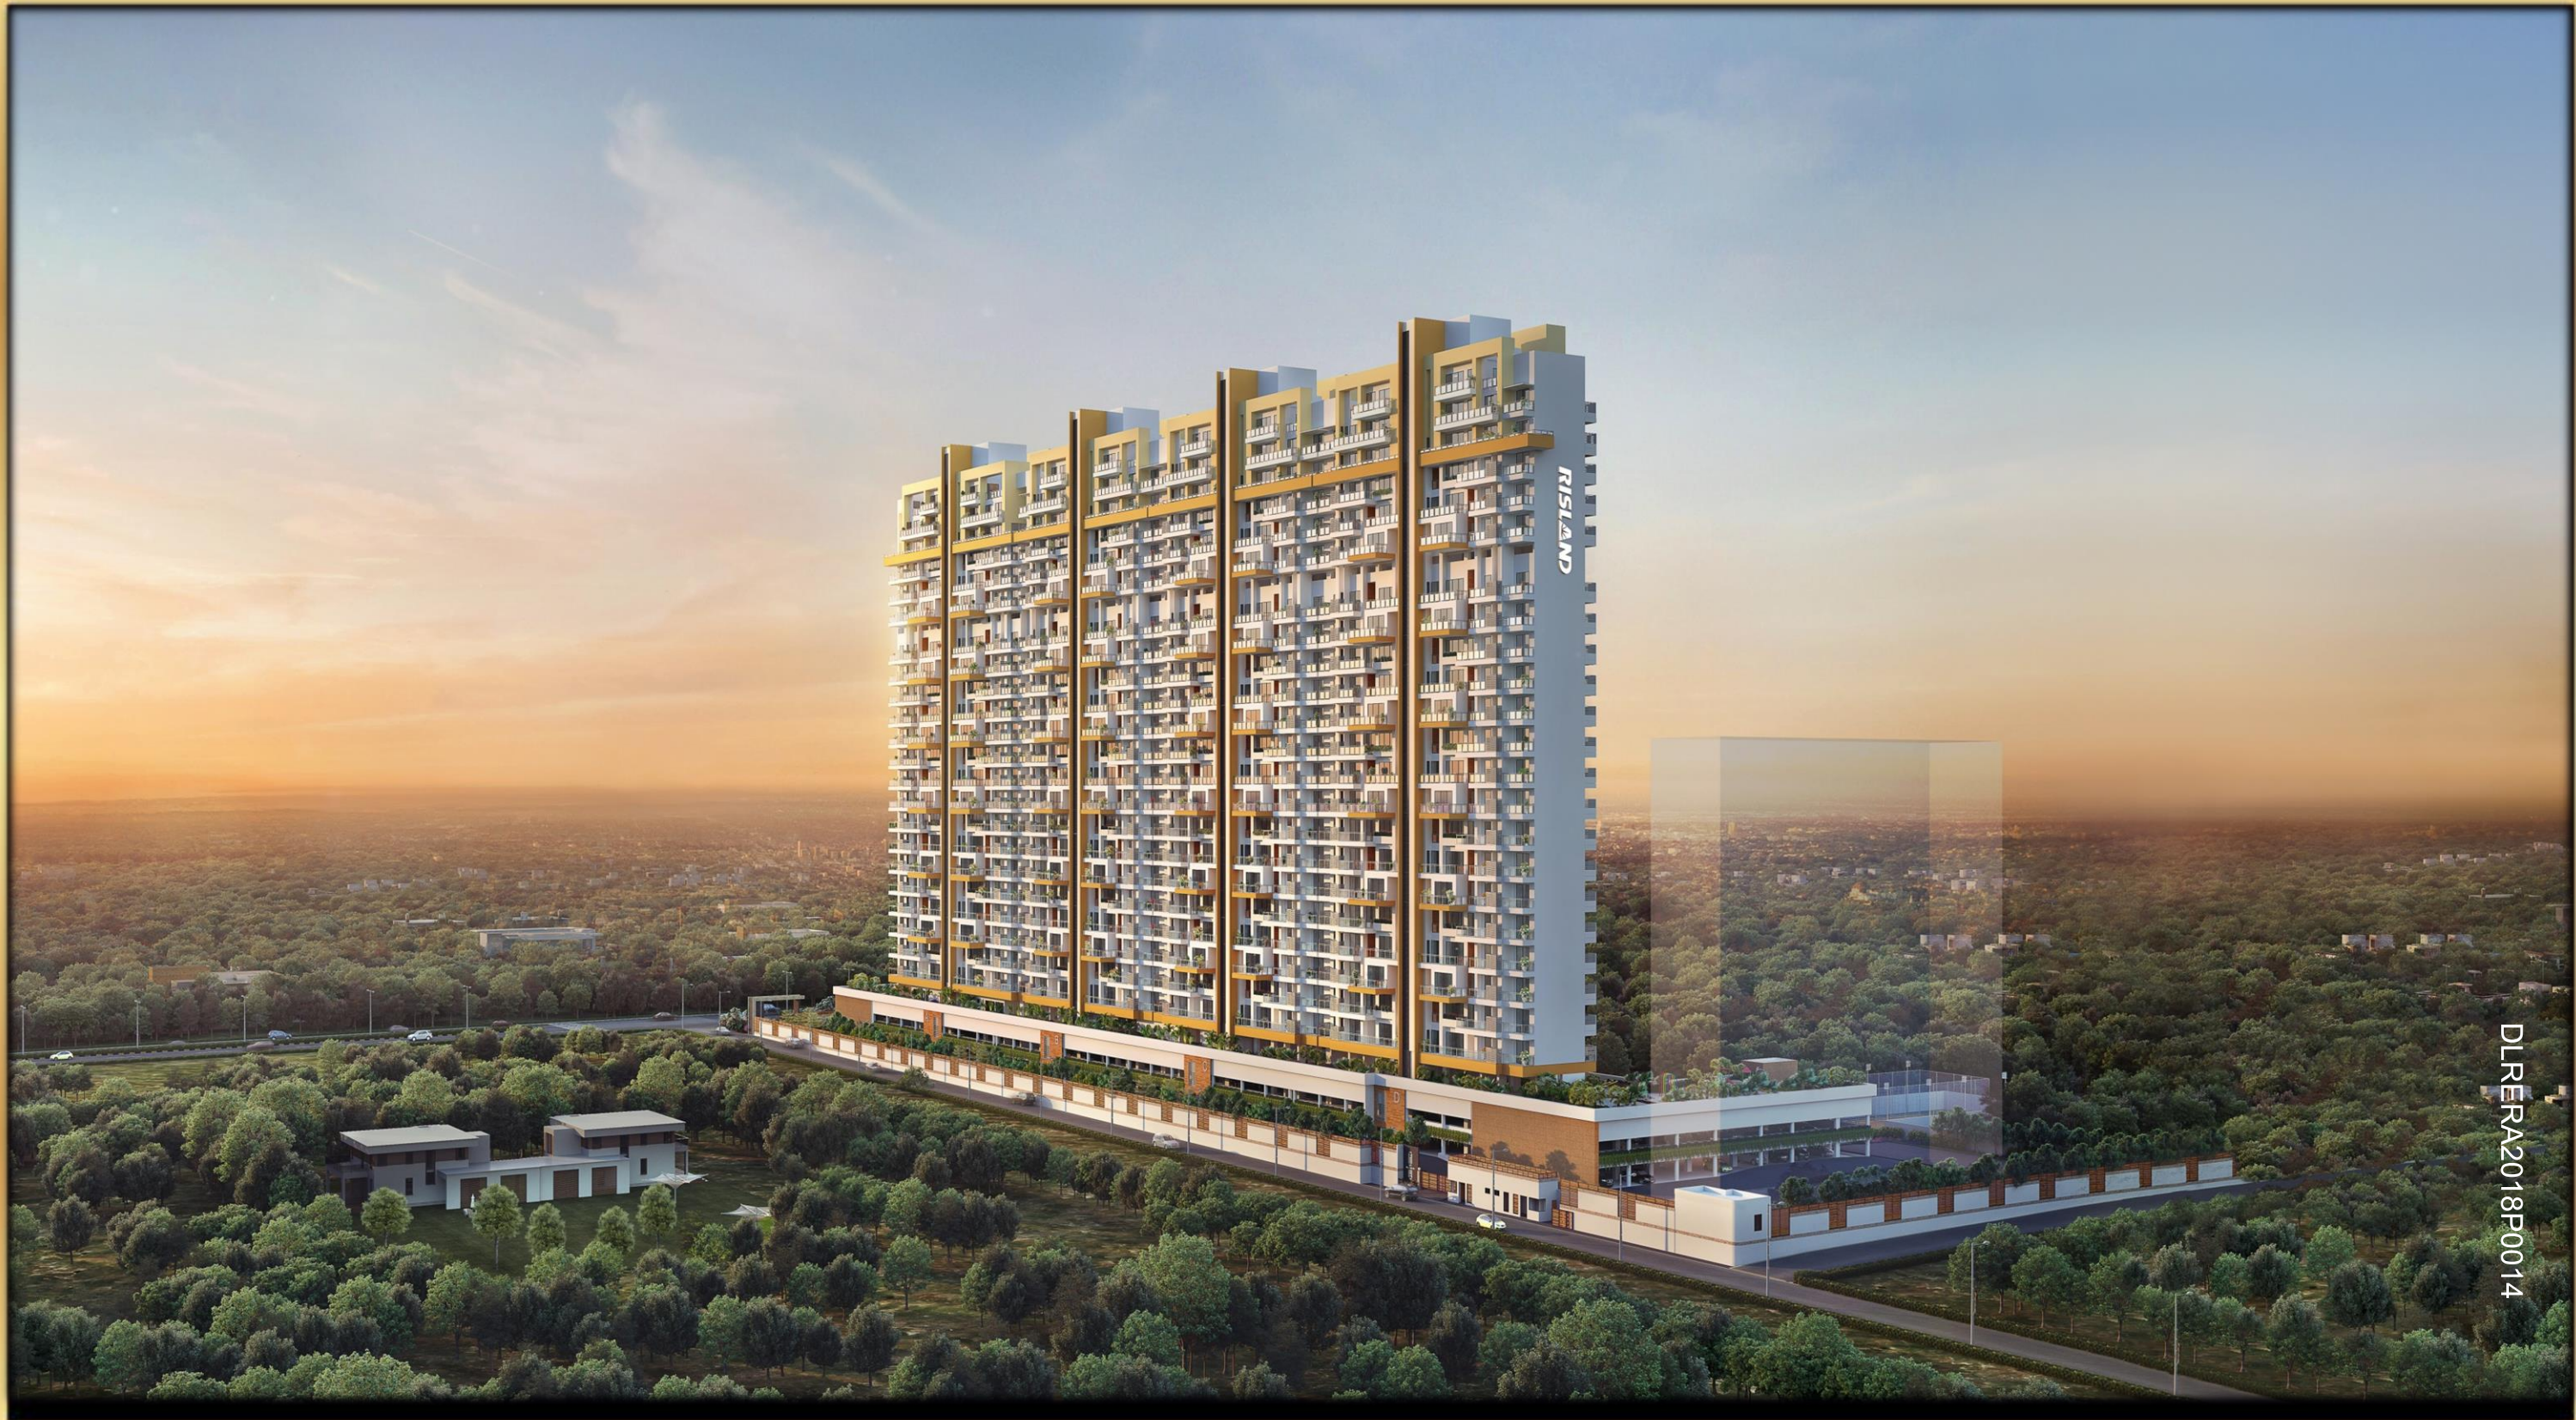

DLRERA2018P0014