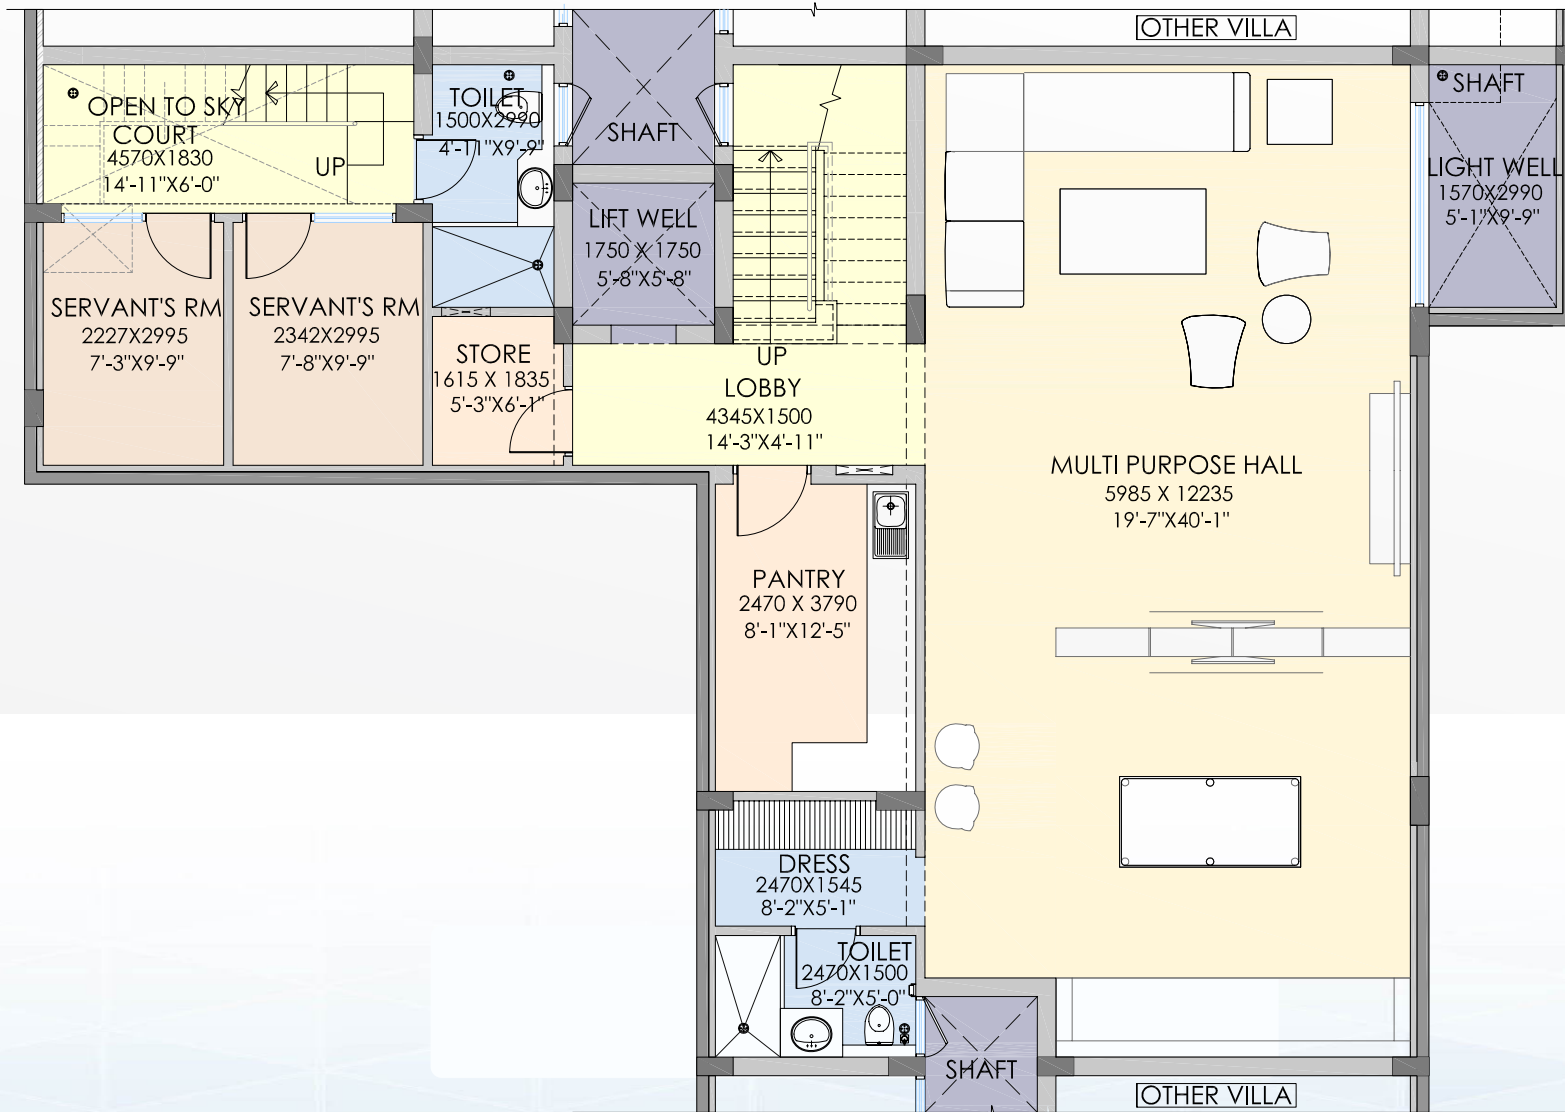

It offers the home owner a truly livable space.

SITE PLAN

Availability in this villas

VILLA

Area: 10000sq.ft Approx

4BHK PREMIUM VILLA
PRIVATE- PARTY LAWN,
& ELEVATOR

Actual Image

Actual Image

VILLA

(Basement Floor Plan)

VILLA

(Lower Level Floor Plan)

VILLA

(Upper Level Floor Plan)

VILLA

(Terrace Level Floor Plan)