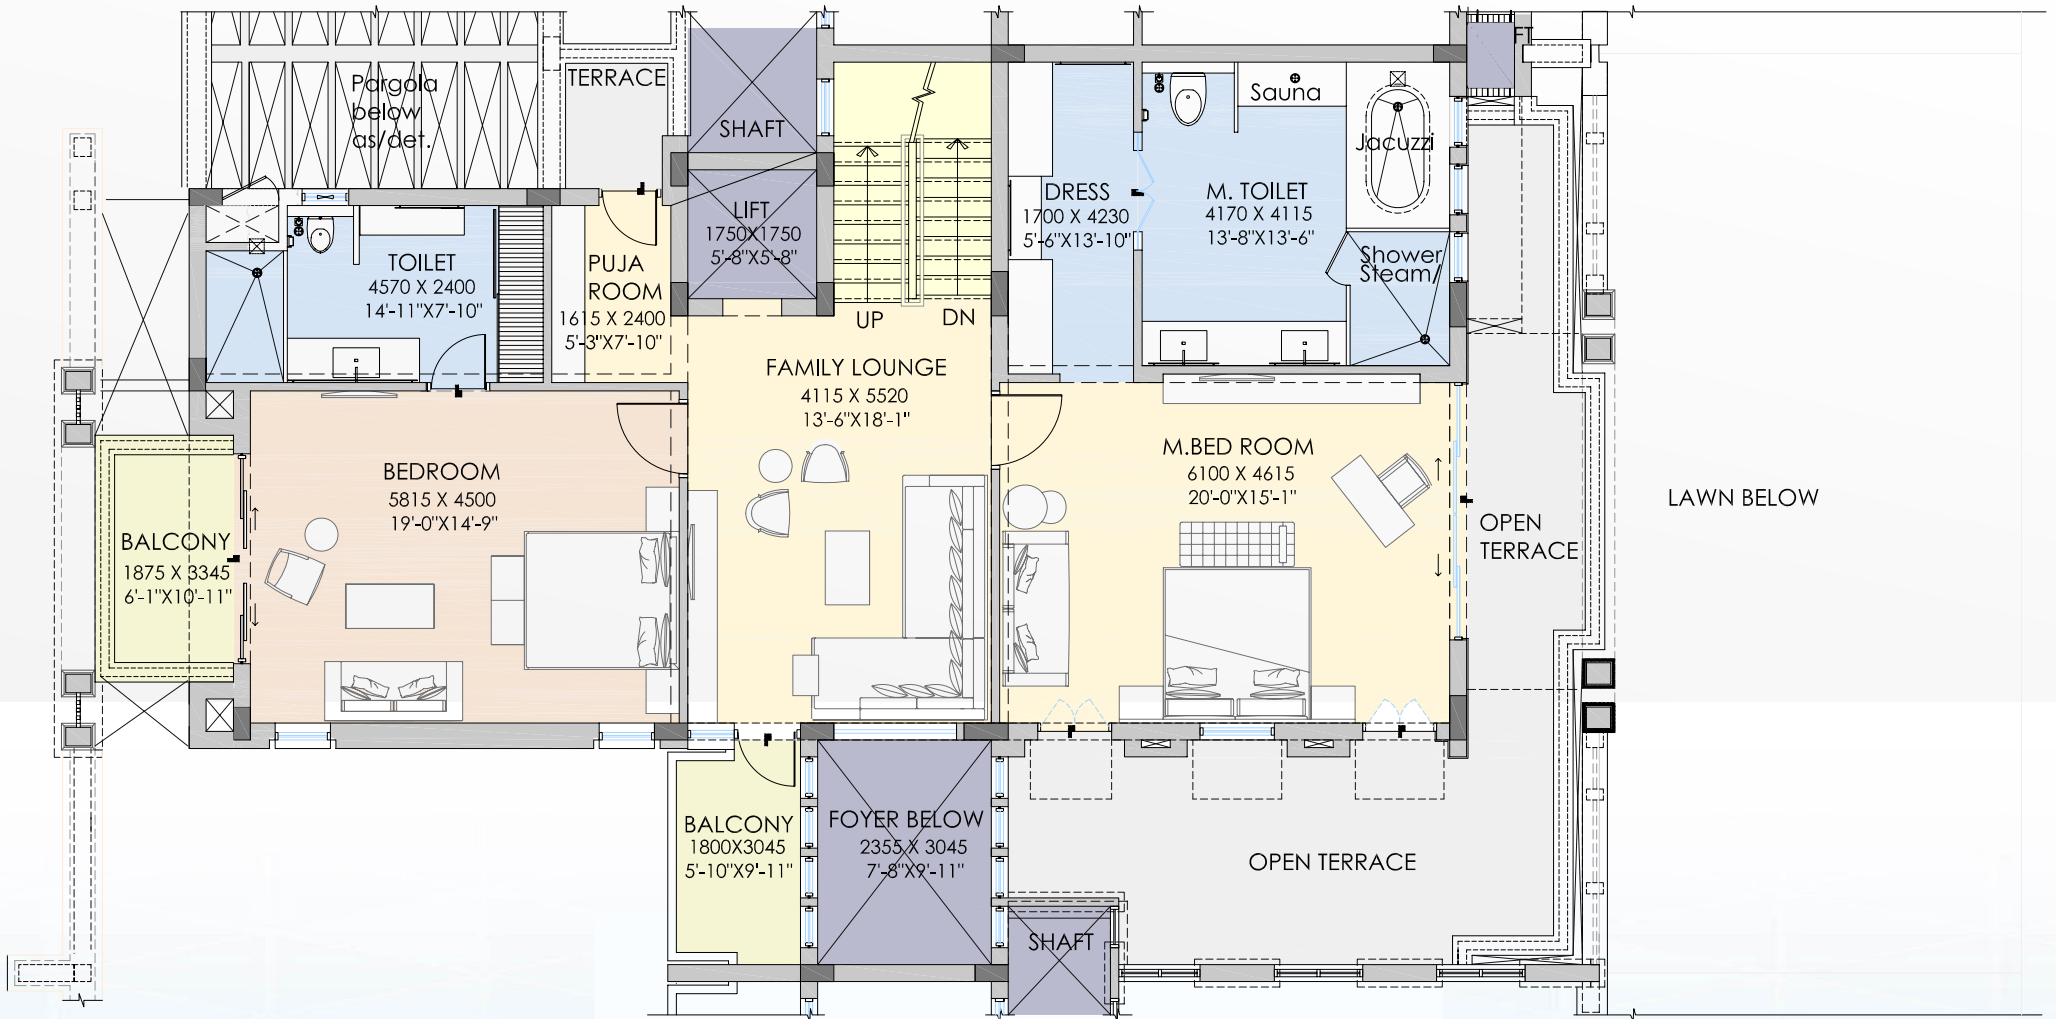

It offers the home owner a truly livable space.

SITE PLAN

Availability in this villas

VILLA

Area: 10000sq.ft Approx

4BHK PREMIUM VILLA
PRIVATE- PARTY LAWN,
& ELEVATOR

Actual Image

Actual Image

VILLA

(Basement Floor Plan)

VILLA

(Lower Level Floor Plan)

VILLA

(Upper Level Floor Plan)

VILLA

(Terrace Level Floor Plan)