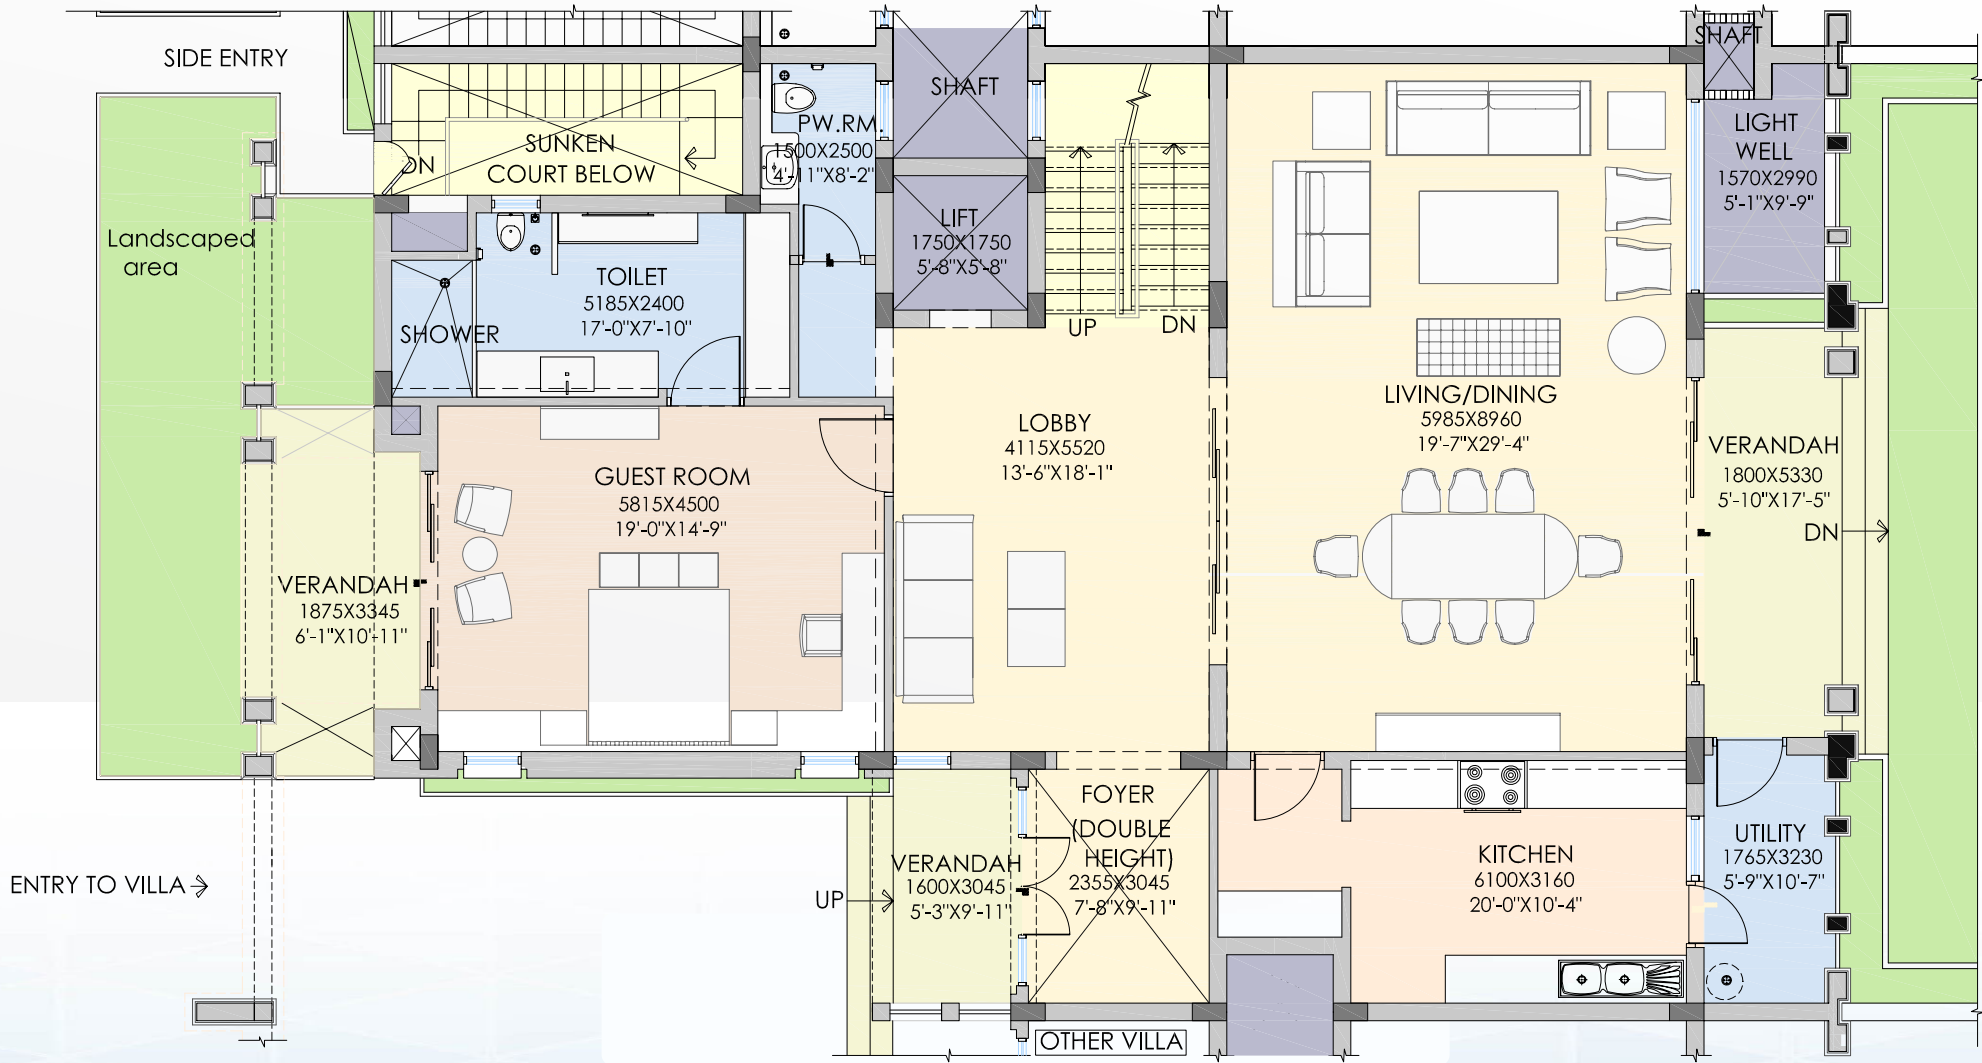

It offers the home owner a truly livable space.

SITE PLAN

Availability in this villas

VILLA

Area: 10000sq.ft Approx

4BHK PREMIUM VILLA
PRIVATE- PARTY LAWN,
& ELEVATOR

Actual Image

Actual Image

VILLA

(Basement Floor Plan)

VILLA

(Lower Level Floor Plan)

VILLA

(Upper Level Floor Plan)

VILLA

(Terrace Level Floor Plan)