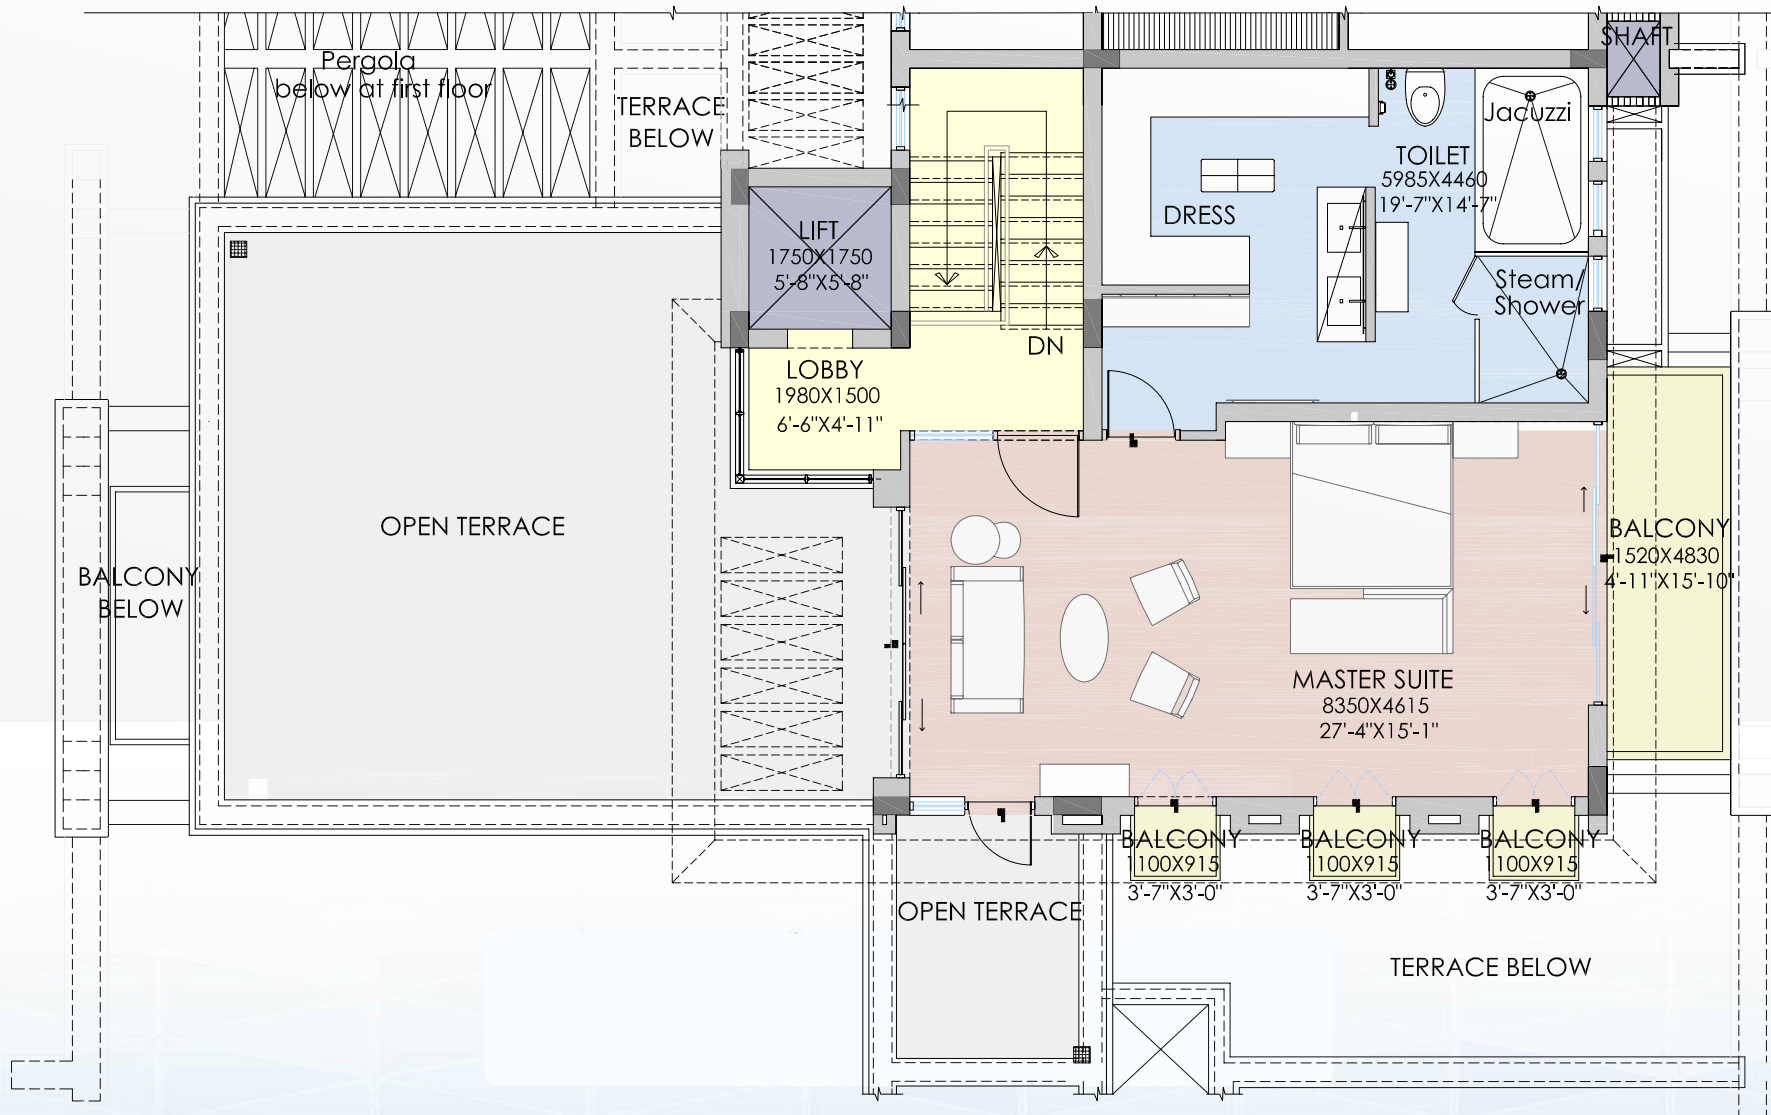

It offers the home owner a truly livable space.

SITE PLAN

Availability in this villas

VILLA

Area: 10000sq.ft Approx

4BHK PREMIUM VILLA
PRIVATE- PARTY LAWN,
& ELEVATOR

Actual Image

Actual Image

VILLA

(Basement Floor Plan)

VILLA

(Lower Level Floor Plan)

VILLA

(Upper Level Floor Plan)

VILLA

(Terrace Level Floor Plan)