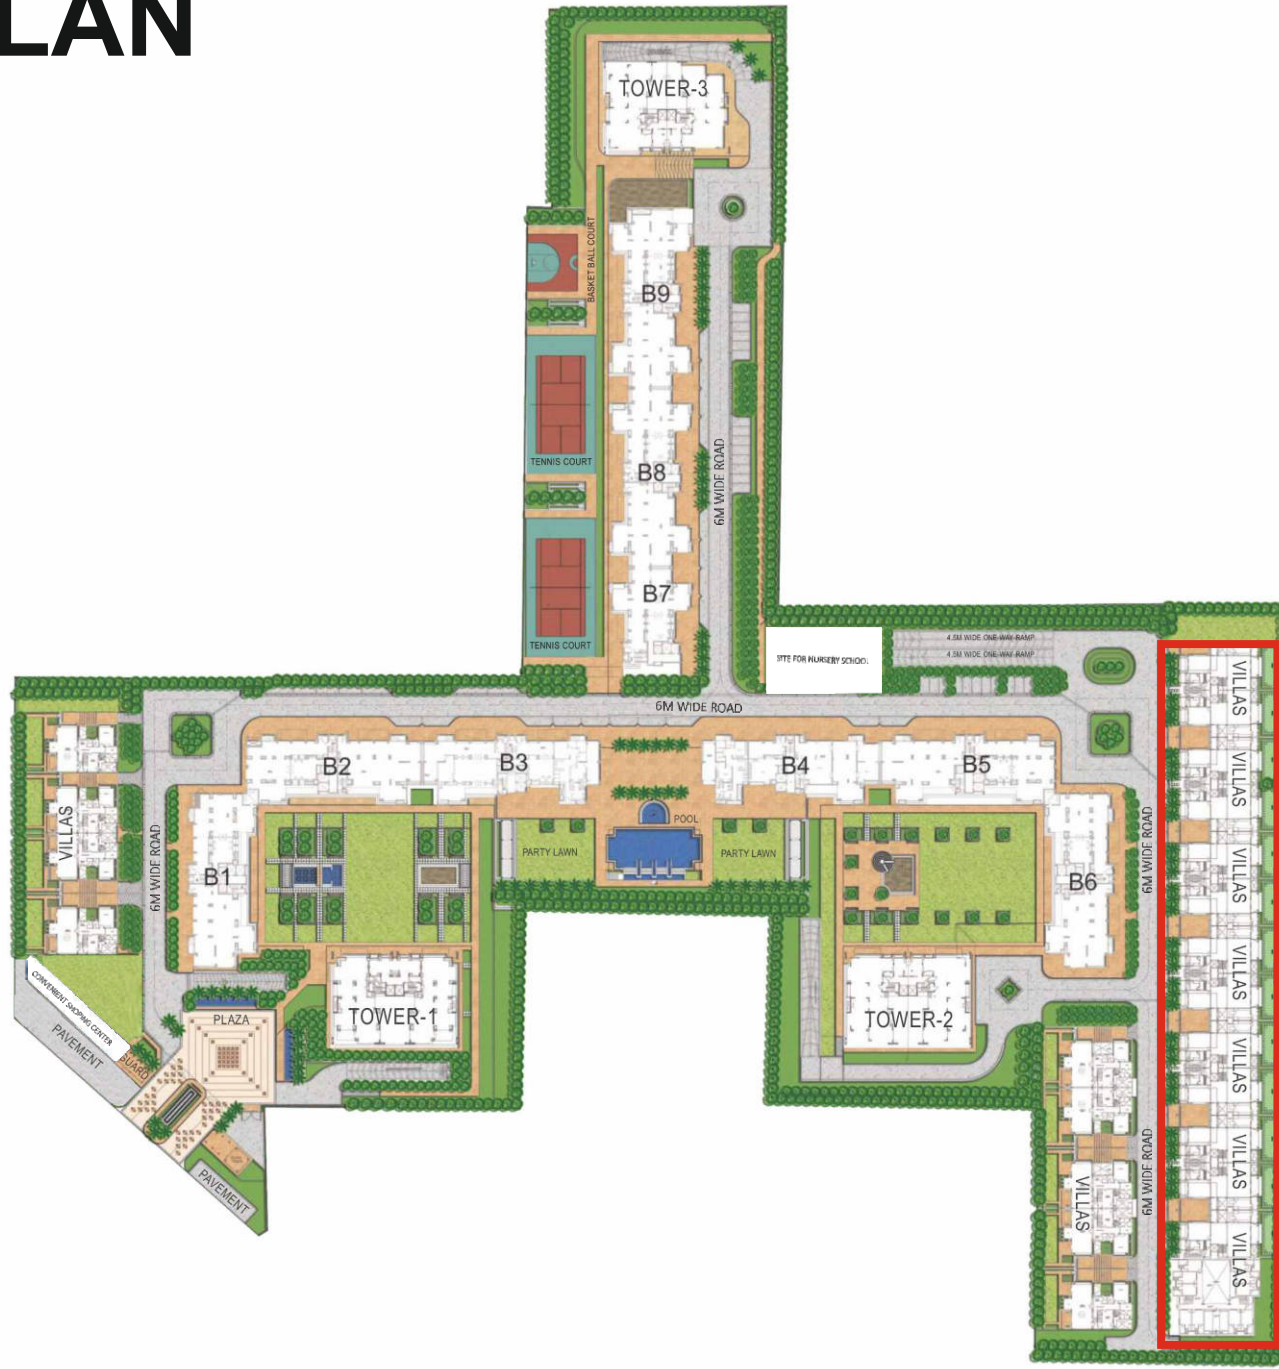

OPPORTUNITY FOR PRIVILEGED FEW TO OWN

READY TO MOVE-IN VILLA

Actual Picture

Where a generous 13.5 acres will be home to a select 268 families

On a well chosen plot situated in the heart of the planned development of Sector 50, Gurgaon the quiet grace of the Hibiscus is totally in tune with the surrounding natural beauty.

Articulating a way of life that truly inspires

The site has direct access from NH 8 and also from the expressway that links the scenic little town of Sohna to Gurgaon. Sector 48, with its well-equipped and exclusive sports complex and the meticulously planned Medicity, is a stone's throw away. Fortis' speciality hospital is also in the vicinity.

It offers the home owner a truly livable space.

SITE PLAN

Availability in this villas

VILLA

Area: 10000sq.ft Approx

4BHK PREMIUM VILLA
PRIVATE- PARTY LAWN,
& ELEVATOR

Actual Image

Actual Image