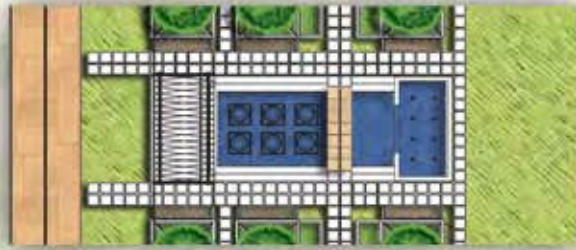

The Hibiscus is promoted by SS Group who have been instrumental in the development of premium townships like Mayfield Gardens and Southend. It reflects the deep understanding SS Group has nurtured of its clients, their needs and desires, so that it can deliver living spaces that respond to physical as well as emotional requirements.