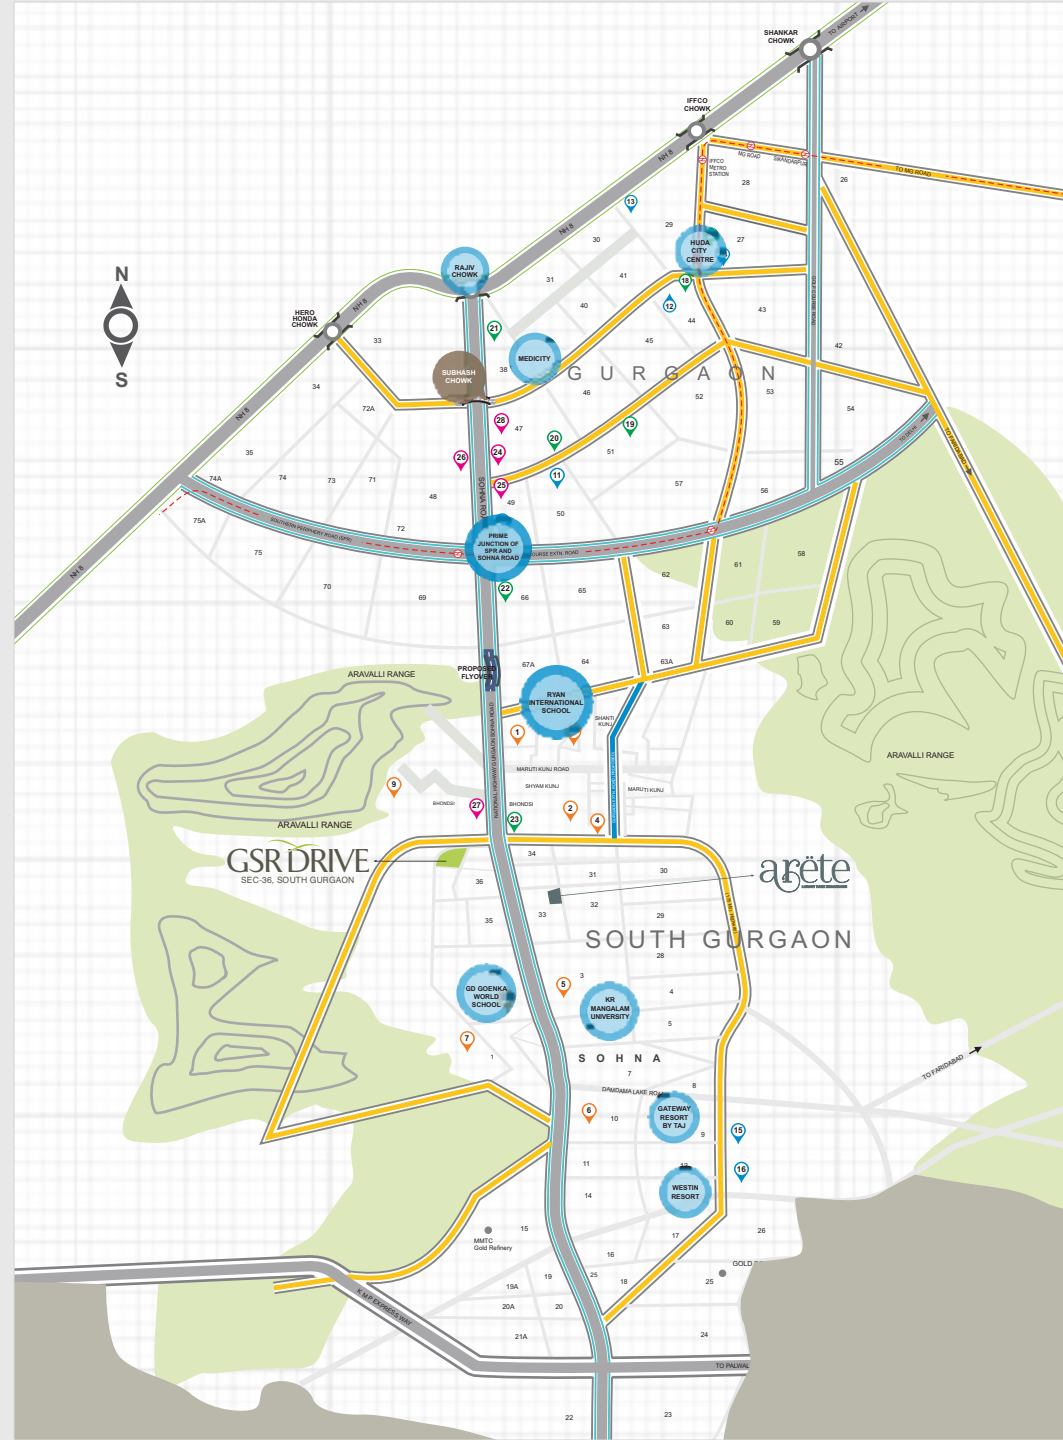

**THE FIRST
ADDRESS
OF
SOUTH
GURGAON**

GSR DRIVE
SEC-36, SOUTH GURGAON

CONTENTS

THE LOCATION

South Gurgaon

THE DEVELOPMENT

It's all in there

THE LEISURE TRAIL

GSR DRIVE
SEC-36, SOUTH GURGAON

THE LOCATION
SOUTH GURGAON

LOCATION MAP

EDUCATIONAL INSTITUTIONS

- 1 Ryan International School
- 2 DPS Maruti Kunj
- 3 KIIT College of Engineering
- 4 JK Business School
- 5 KR Mangalam University
- 6 Jindal Public School
- 7 Euro Kids School
- 8 GD Goenka World School
- 9 Pathways World School

RETAIL ZONES

- 24 Big Bazaar
- 25 Shopper's Stop
- 26 Aditya Birla More
- 27 Ascendas OneHub
- 28 ILD Trade Centre

COLOUR	DEVELOPMENT TYPE (as per Master Plan 2031)
	Proposed Road
	Proposed Flyover

A woman in a red dress is walking on a grassy hill. A large, semi-transparent yellow circle is on the left side of the image. The background is a soft, hazy landscape with rolling hills under a pale sky.

GSR DRIVE
SEC-36, SOUTH GURGAON

THE DEVELOPMENT

It's all in there

WHERE SOHNA BEGINS

GSR DRIVE IS LOCATED AT SECTOR 36. IT IS THE FIRST SECTOR OF SOUTH GURGAON AND IS JUST 10 MINUTES DRIVE FROM THE THRIVING SOHNA ROAD AND GOLF COURSE ROAD.