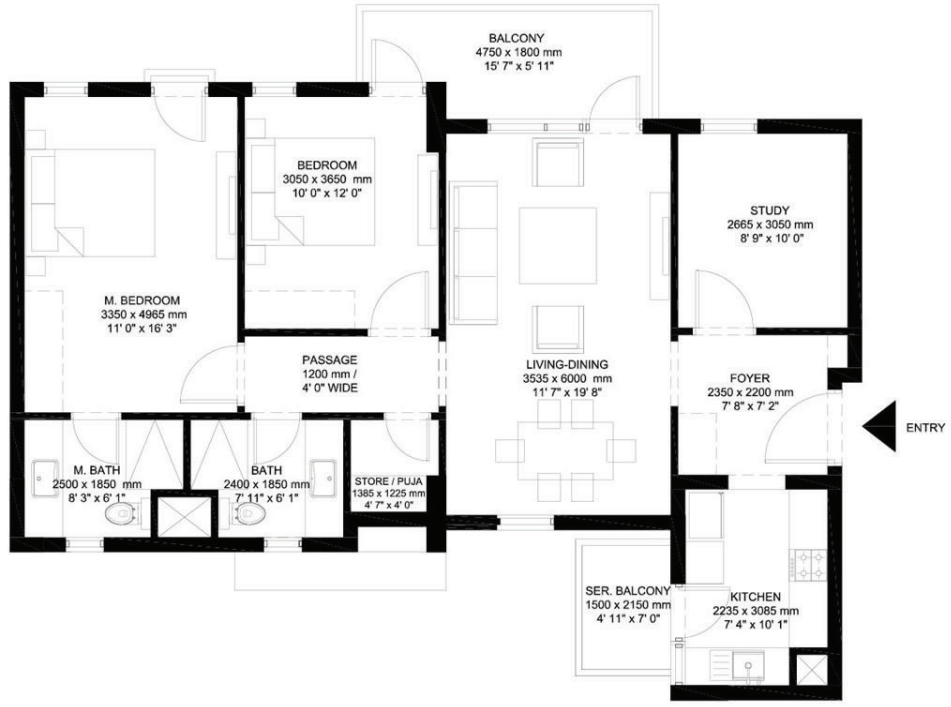

UNIT TYPE	2 Bedrooms + Study
Cluster - C	2d-A
AREA	1484 Sq. Ft.