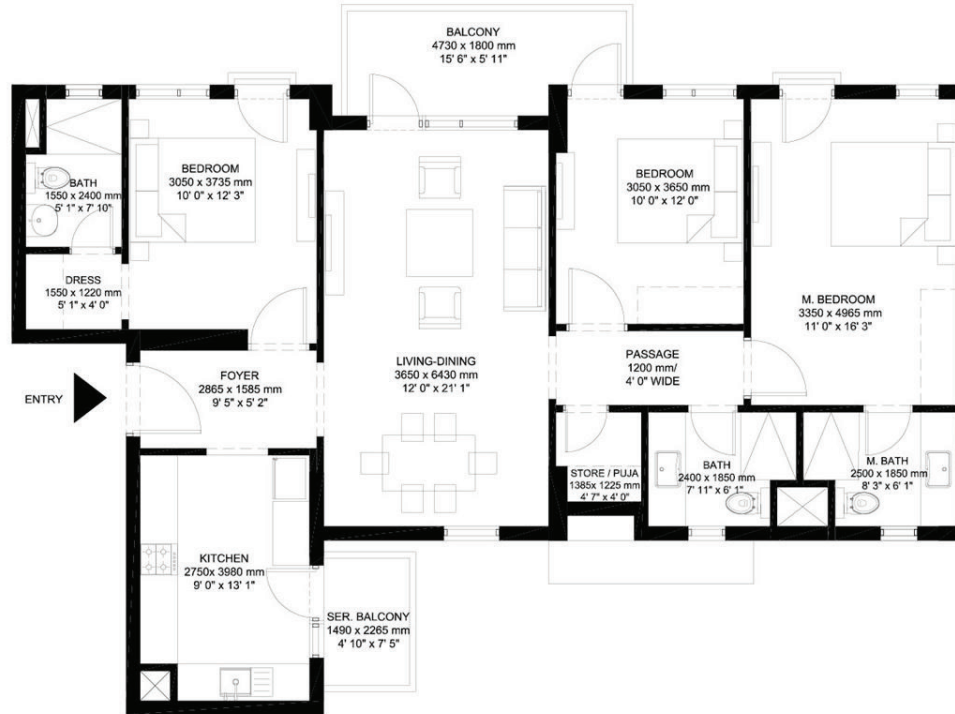

UNIT TYPE	3 Bedrooms
Cluster - A,B	3-B
AREA	1727 Sq. Ft.