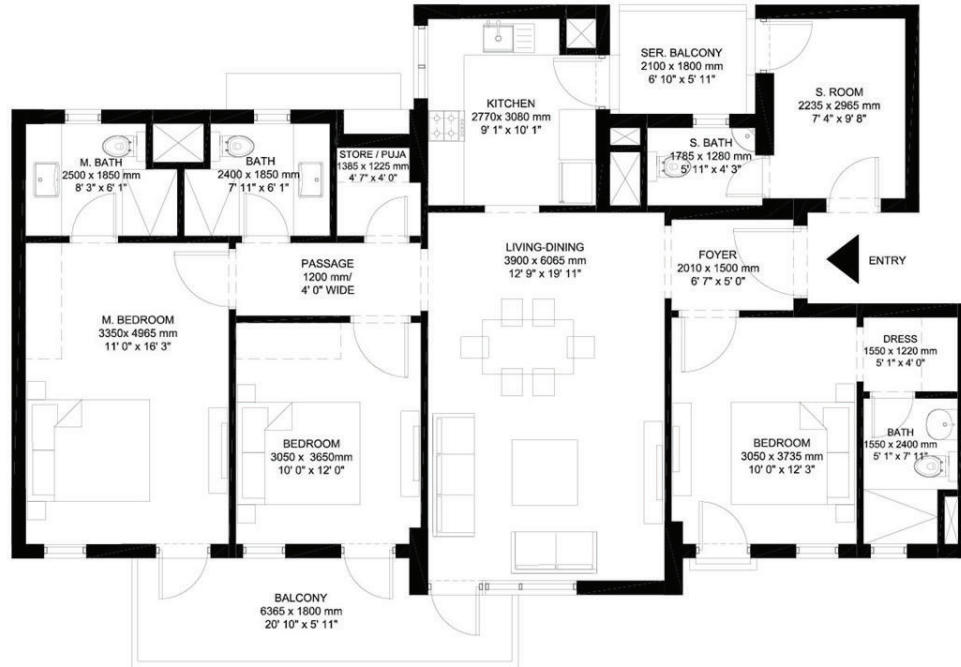

UNIT TYPE 3 Bedrooms + S. Room
Cluster - A,B 3s-A
AREA 1852 Sq. Ft.