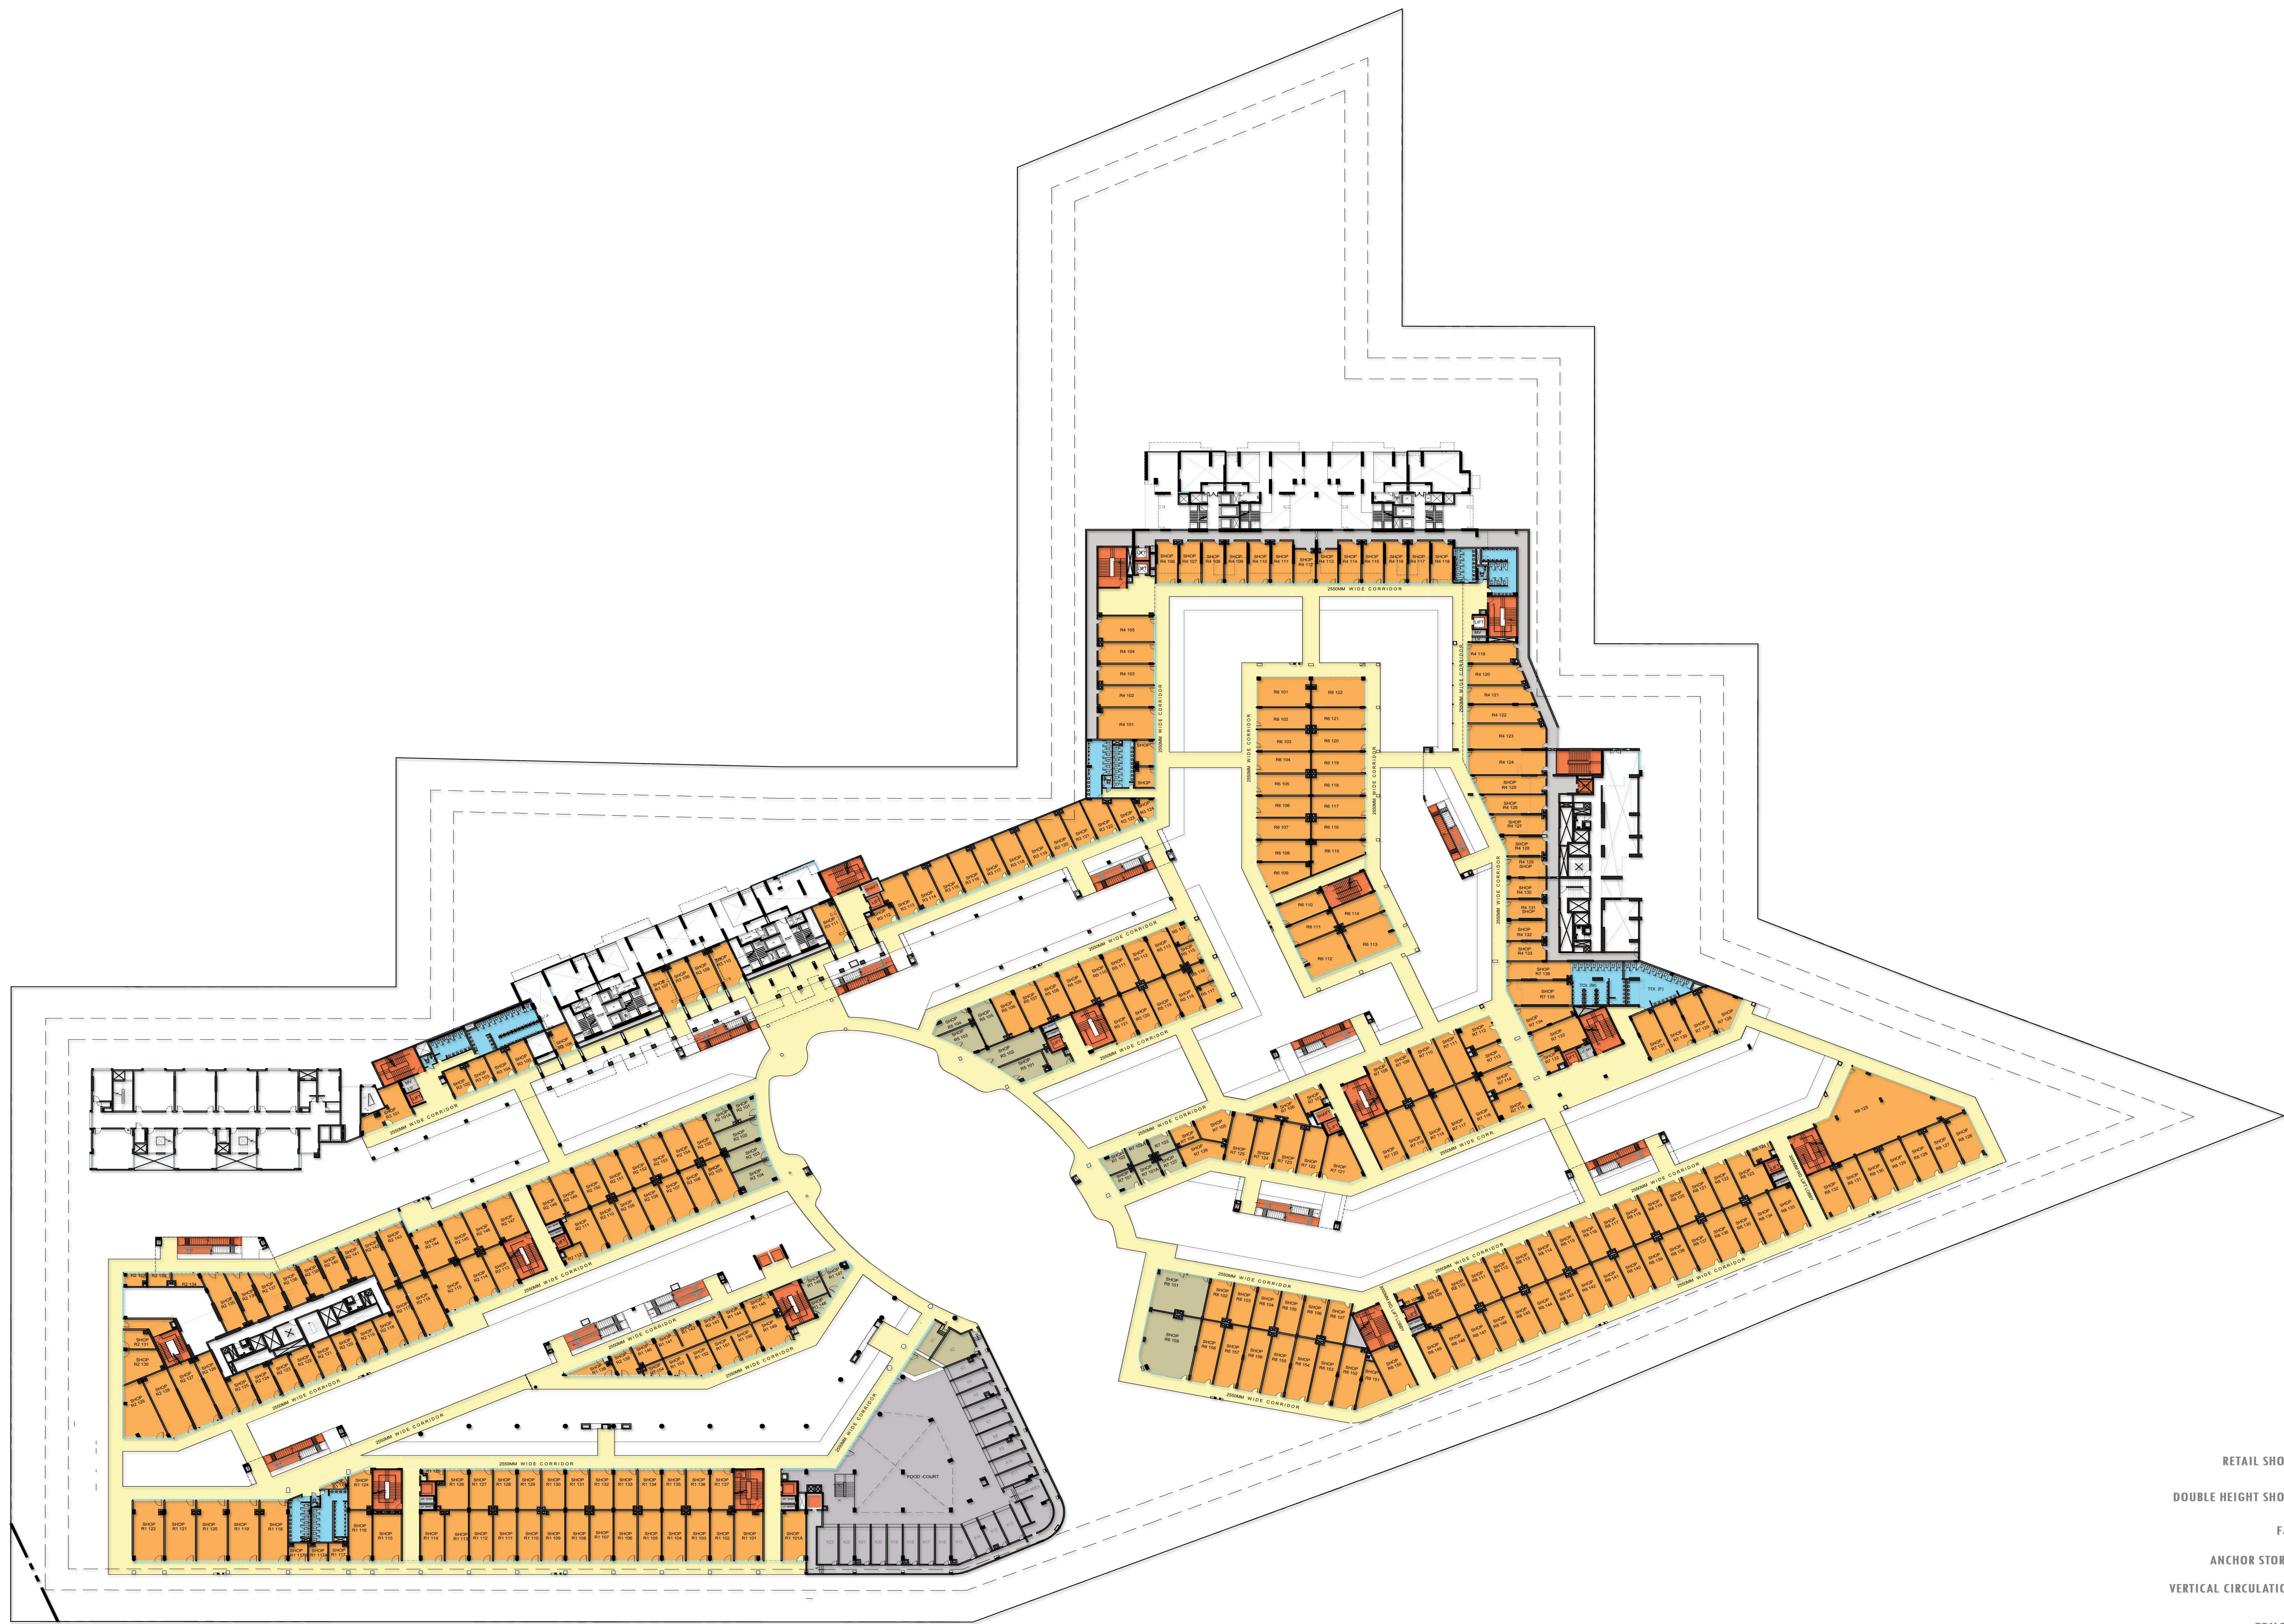

MEM
65TH AVENUE

Floor Plan

Call: +918586866824

Upper Ground

- RETAIL SHOPS
- DOUBLE HEIGHT SHOPS
- F&B
- ANCHOR STORES
- VERTICAL CIRCULATION
- TOILETS
- WALKWAYS/BRIDGES

Retail First Floor

Second Floor