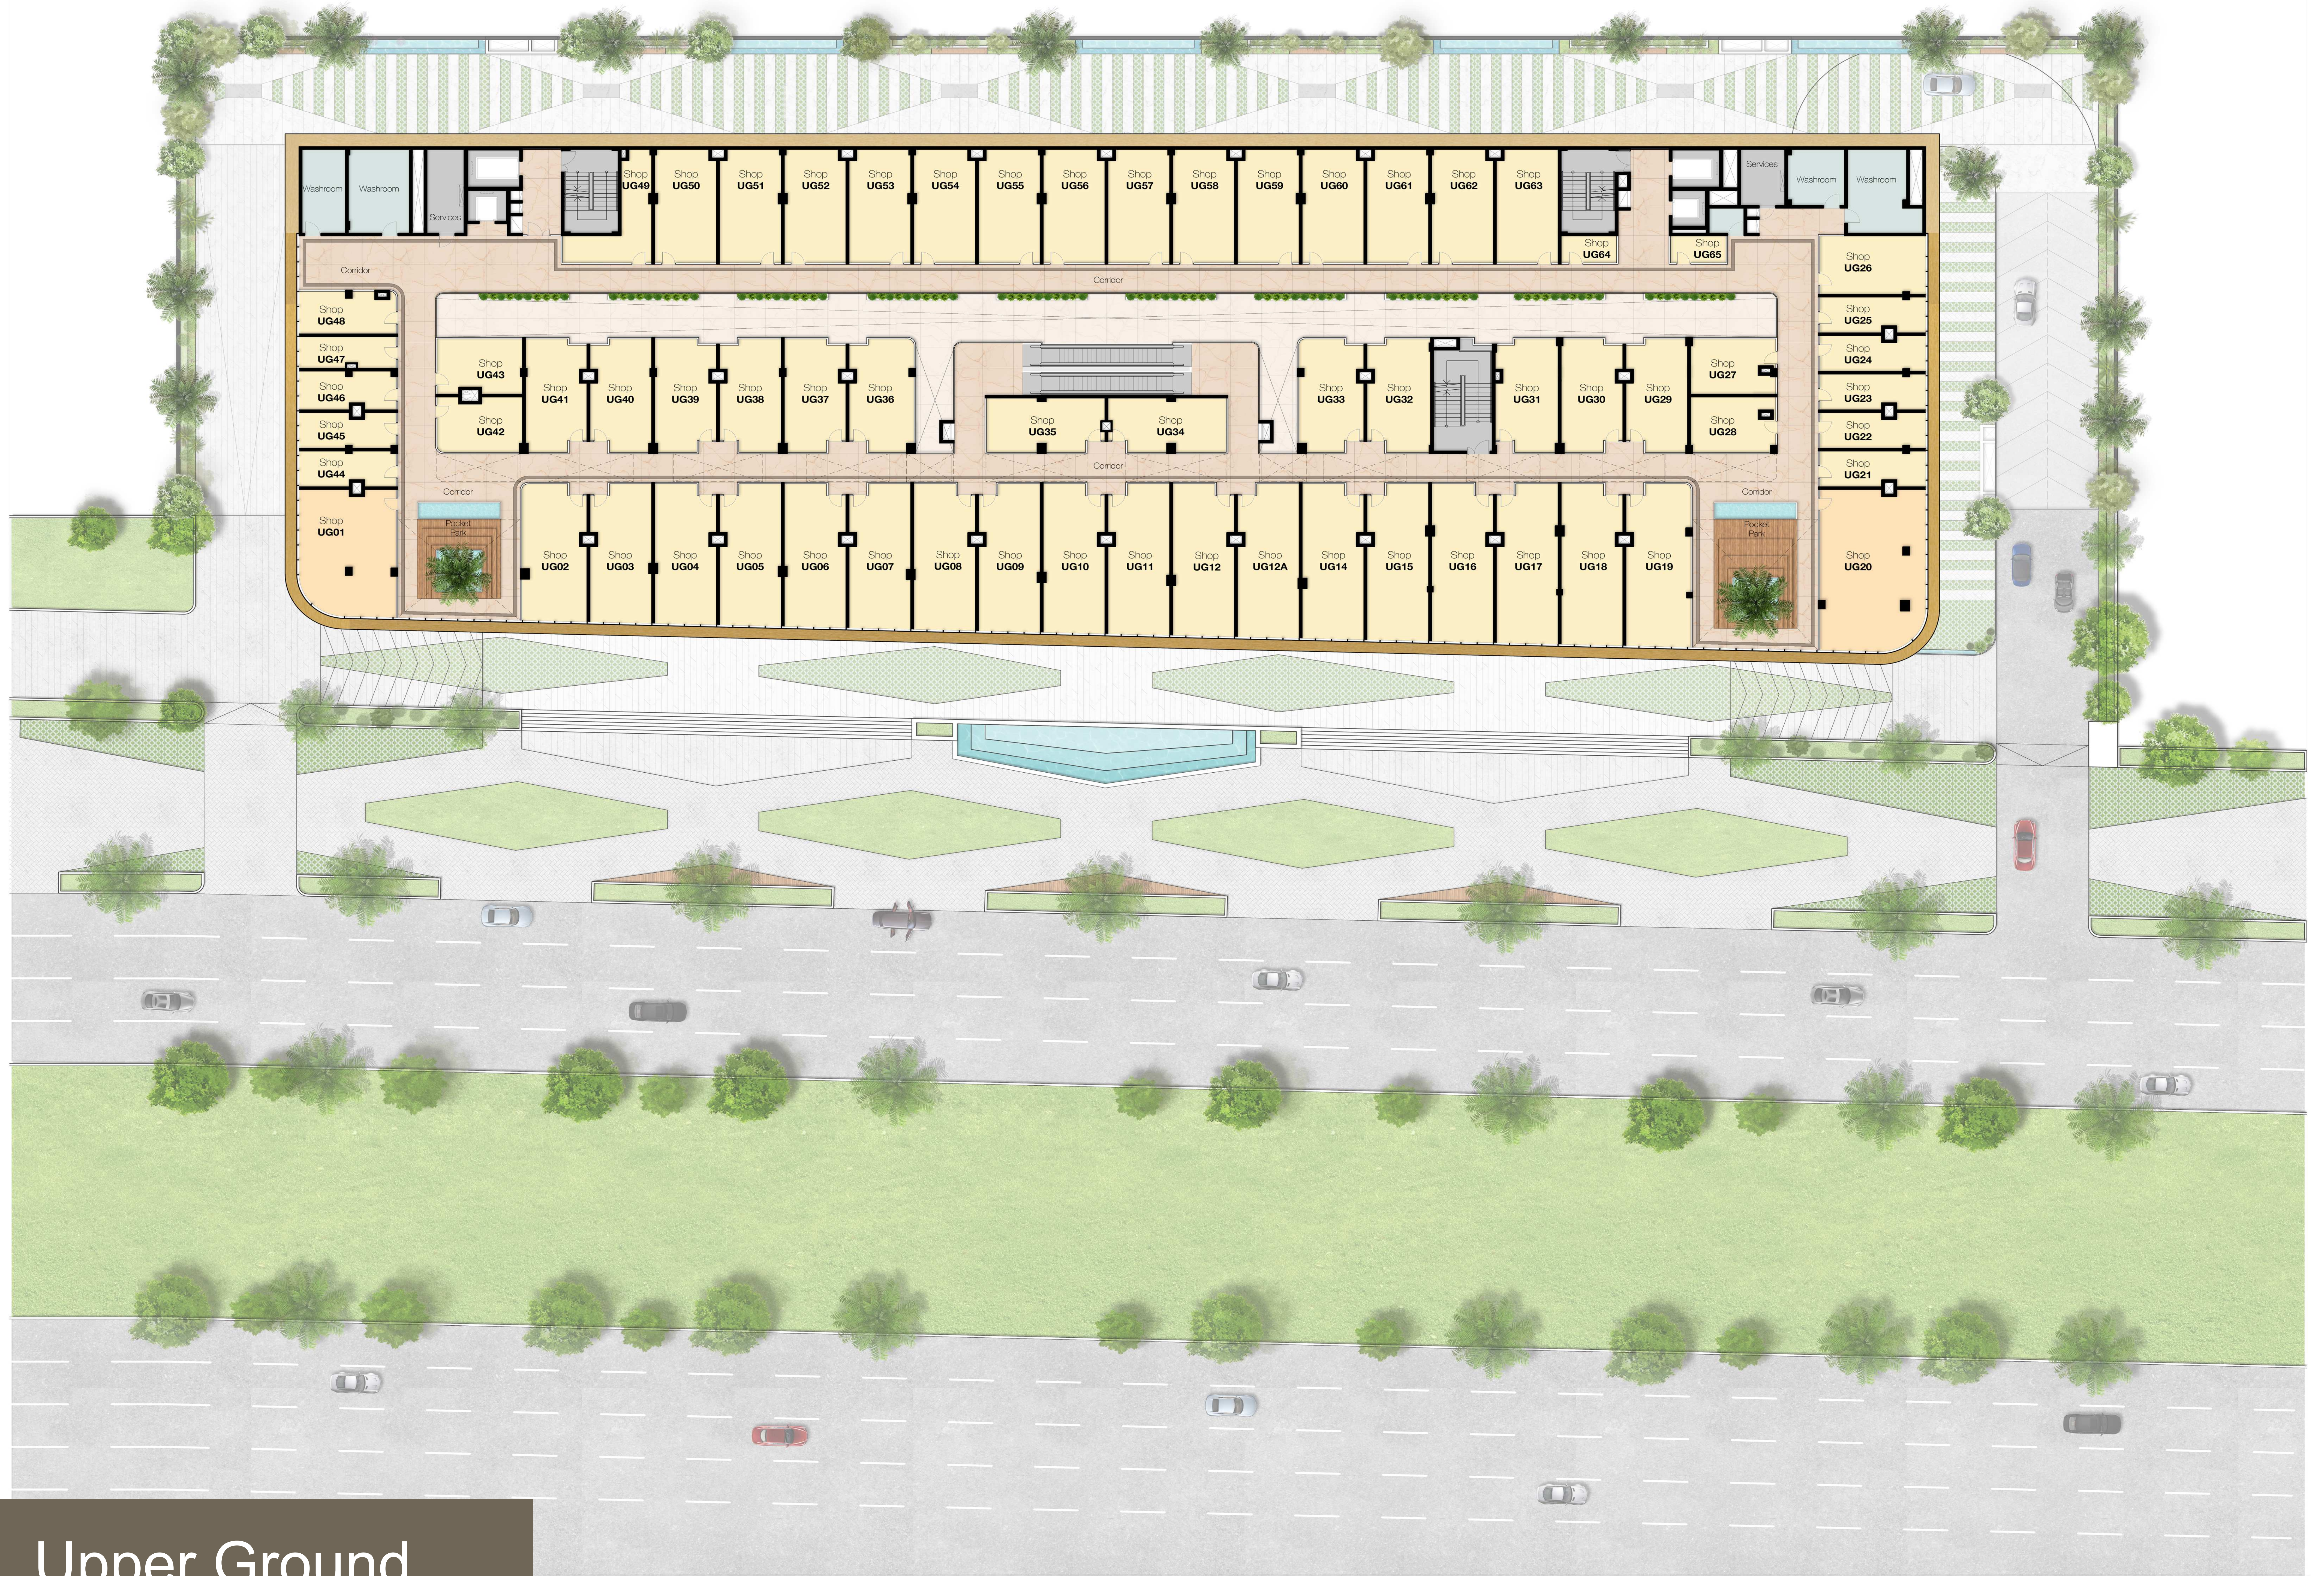

MEM
65TH AVENUE

Floor Plan

Call: +918586866824

Upper Ground

- RETAIL SHOPS
- DOUBLE HEIGHT SHOPS
- F&B
- ANCHOR STORES
- VERTICAL CIRCULATION
- TOILETS
- WALKWAYS/BRIDGES

Retail First Floor

Second Floor