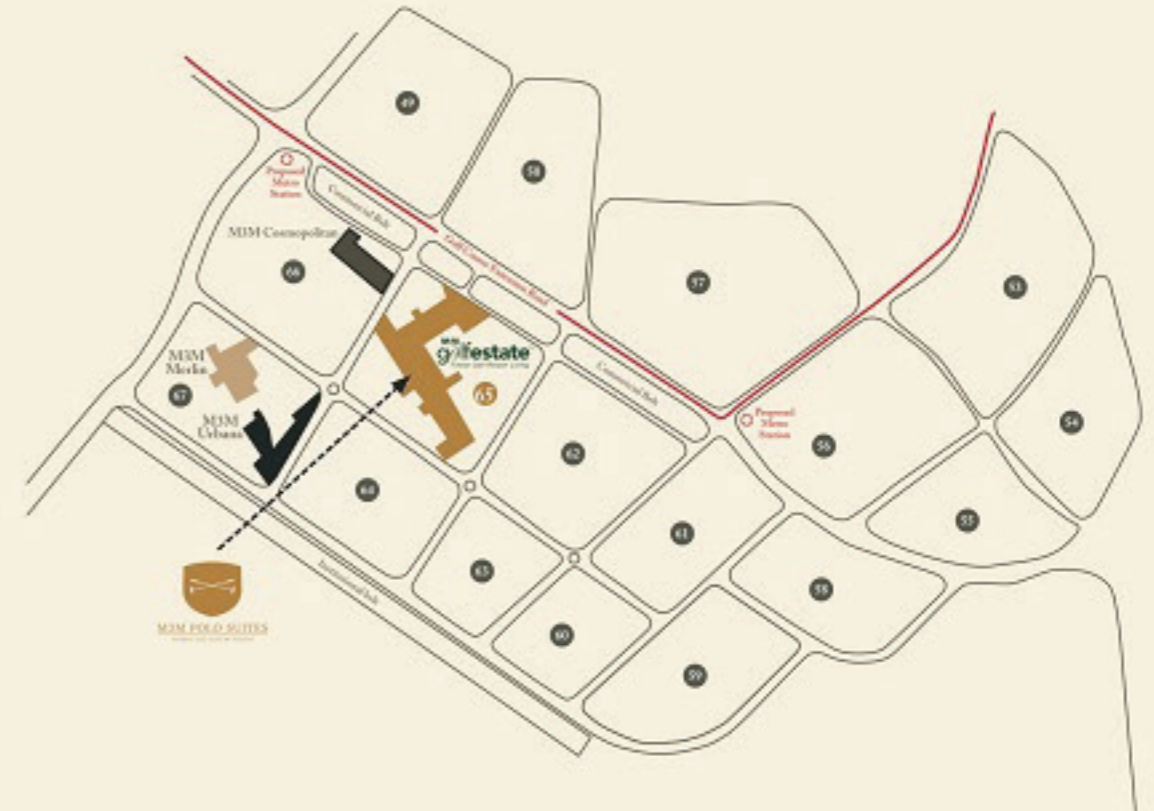

WHERE YOU'LL FIND M3M POLO SUITES

Conveniently located on the south of the Golf Course Extension Road and in between two proposed Metro Stations, M3M Golf Estate and M3M Polo Suites are extremely accessible for

commuters travelling to work. Located close to the professional tennis courts, and schools, M3M Polo Suites boast of a premium location within M3M Golf Estate masterplan.

Disclaimer: All the images used are representative and are subject to change in the best interest of the development.