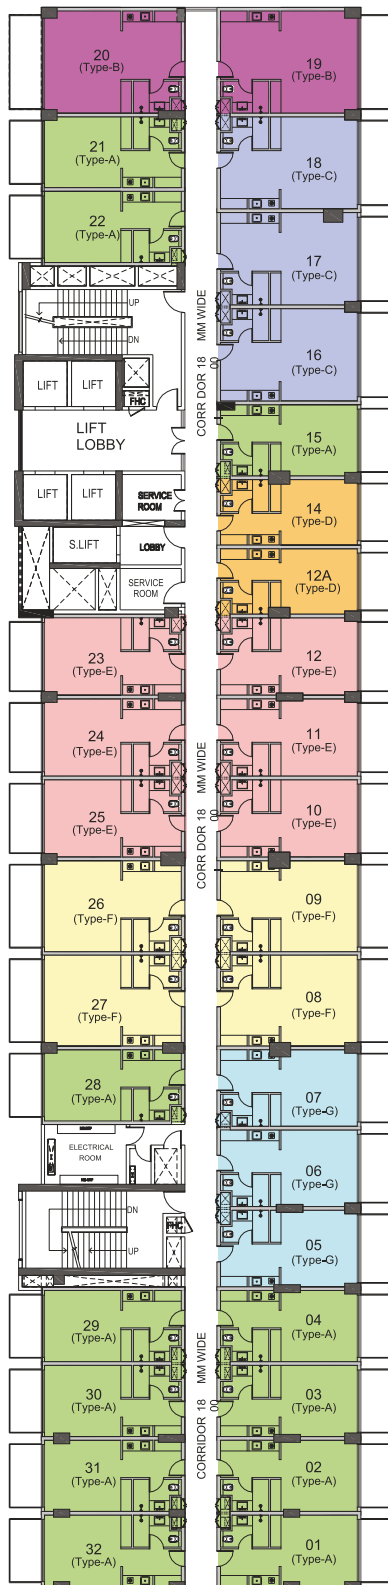

M3M CORNER WALK

STUDIO APARTMENT 6TH FLOOR TO 17TH FLOOR

 +91 8586866824

STUDIO APARTMENT 6TH FLOOR TO 17TH FLOOR

- TYPE A
- TYPE B
- TYPE C
- TYPE D
- TYPE E
- TYPE F
- TYPE G

Thank You

 +91 8586866824  www.propertyxpo.com