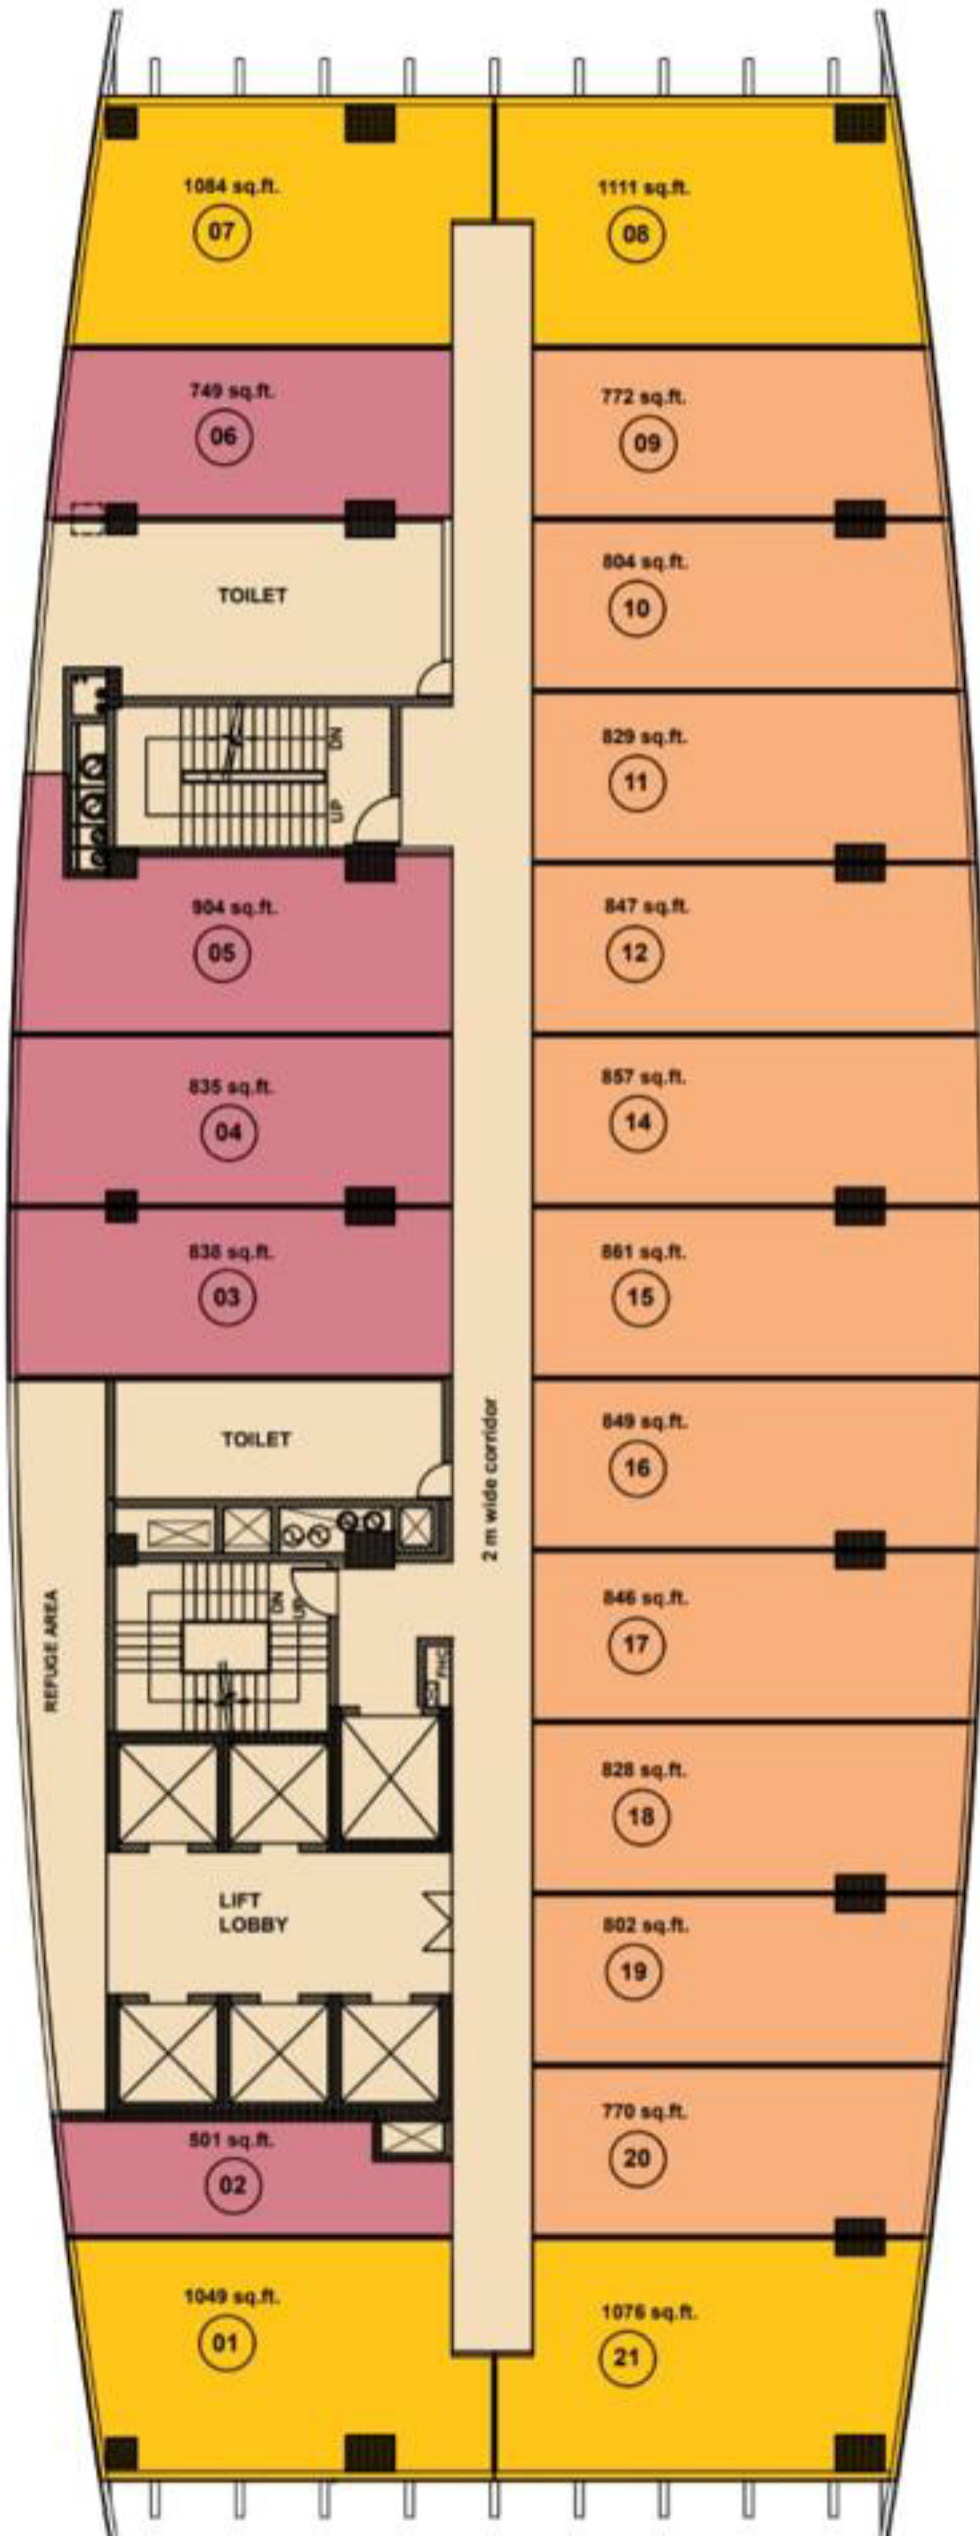

+91 8586866824

Orange NPR Facing
Yellow Corner
Pink Aerial View