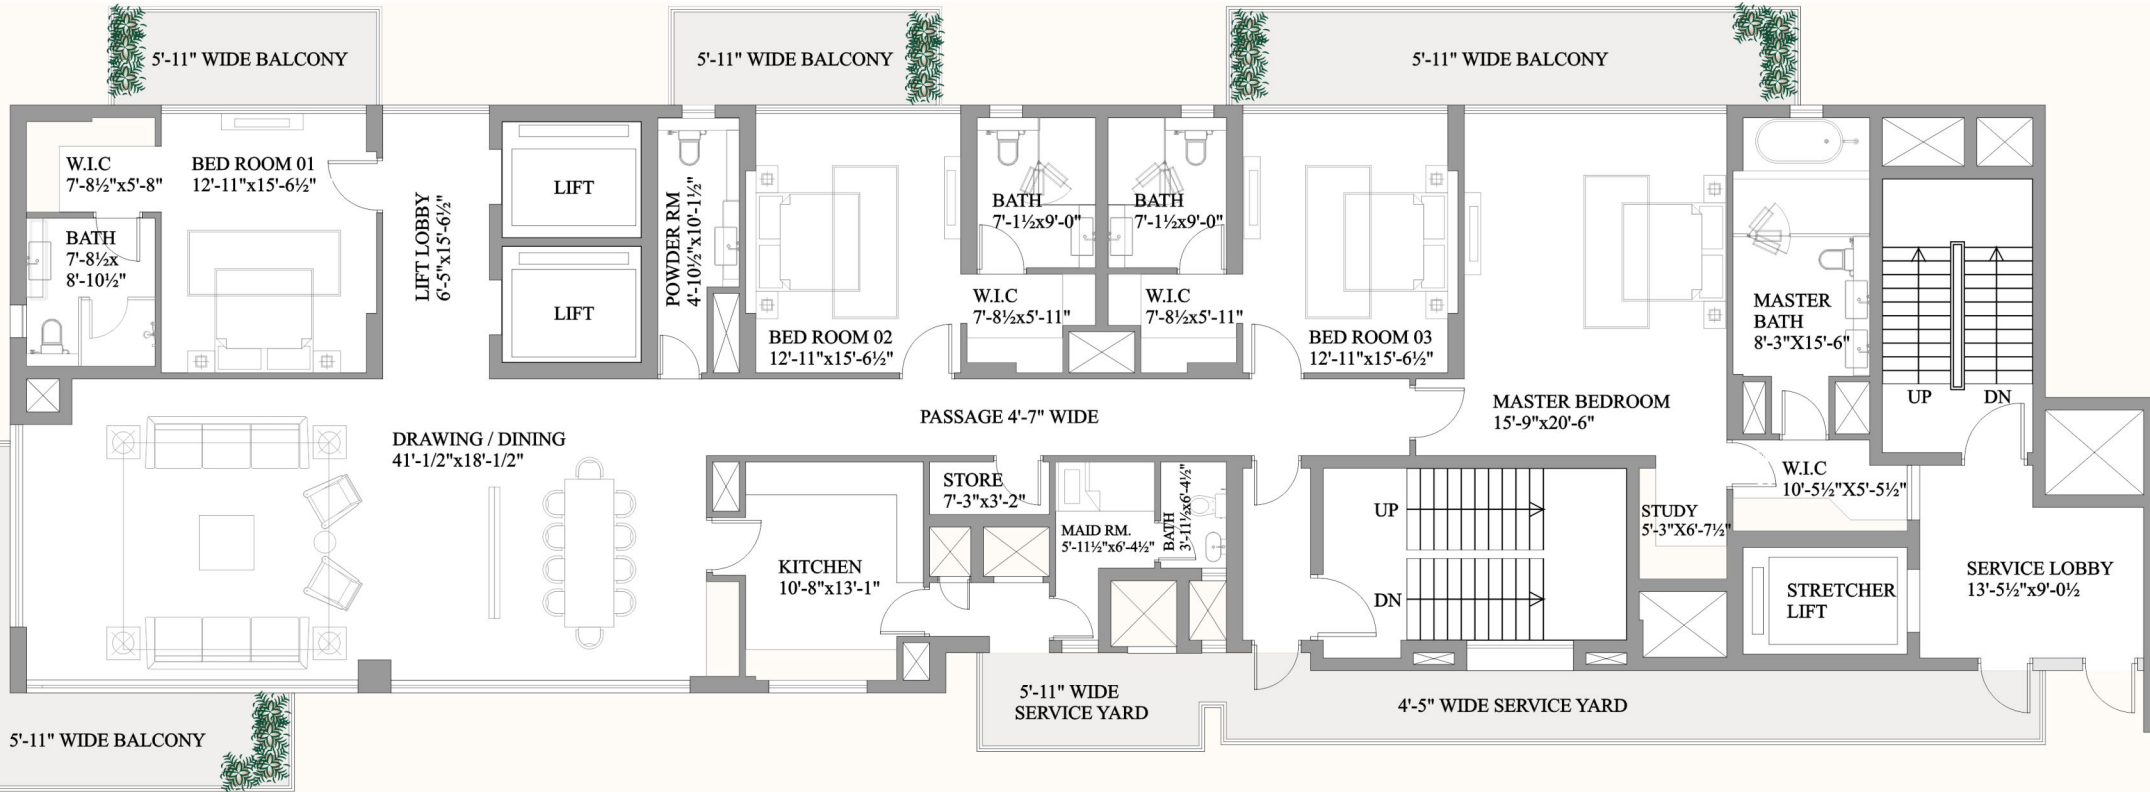

PARAS QUARTIER

LUXURY RESIDENCES

HIGH END TOWER - 1 - UNIT LAYOUT PLAN
 SUPER AREA : 5350 Sq.Ft.

+91 8586866824