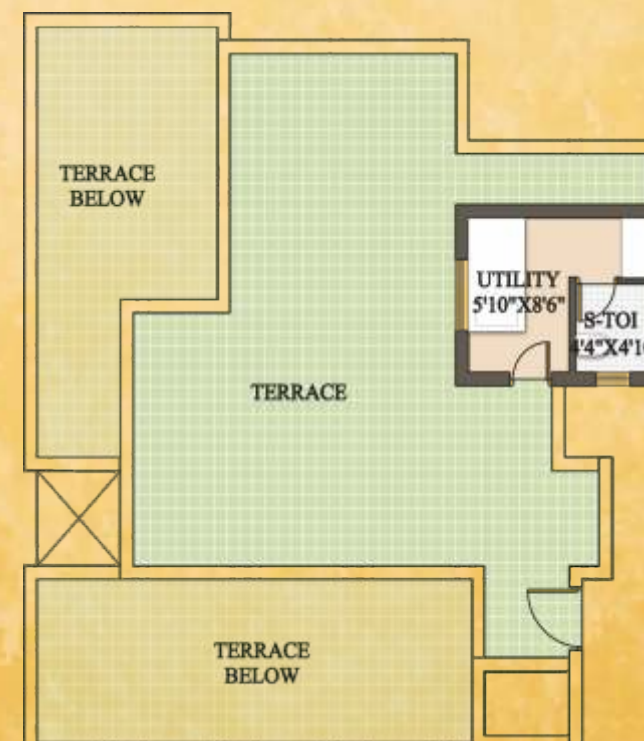

Call : +91 8586866824

5BHK (WITH LAWN)
 Saleable area 4293.71 sqft
 TOWER A.C
 GROUND FLOOR

6BHK
 Saleable area 4960.98 sqft
 TOWER B
 FLOORS-47TH TO 57TH

TAPAS
 TOWNHOUSES

LOWER PENTHOUSE
 Saleable area 3197.54 sqft

UPPER PENTHOUSE

MUMTY FLOOR

Call : +91 8586866824

GROUND FLOOR
3532.9 sq.ft.

GROUND FLOOR
Saleable area 3527.87 sqft

LOWER PENTHOUSE
3141.8 sq.ft

UPPER PENTHOUSE

MUMTY FLOOR

2BHK 1
 Saleable area 1698.94 sqft
 2 BHK -I
 TOWER A,C
 FLOOR-GR TO 24TH
 TOWER-B
 FLOOR GR TO 24TH & 26TH TO 34TH

3BHK
 Saleable area 2556.21 sqft
 3 BHK -III
 TOWER A,C
 FLOOR-26TH TO 34TH

3BHK 1
 Saleable area 2194.36 sqft
 3 BHK -I
 TOWER A,C
 FLOOR-1ST TO 15TH