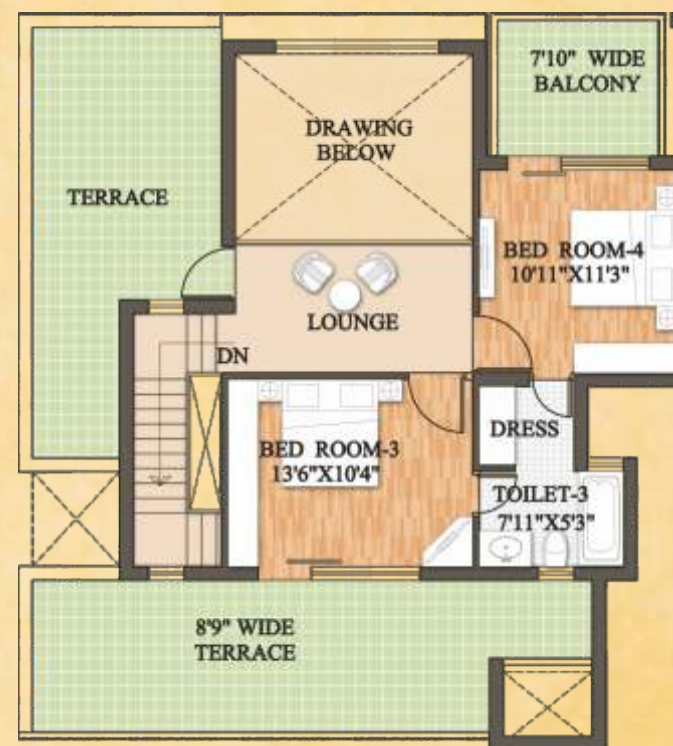

3BHK
 Saleable area 2556.21 sqft
 3 BHK -III
 TOWER A.C
 FLOOR-26TH TO 34TH

GROUND FLOOR TYPE C
 Saleable area 3197.54 sqft
 3 BHK

4BHK
 Saleable area 3434.38 sqft
 TOWER A,B,C
 FLOORS-GR TO 7TH & 13TH TO 24TH
 26TH, 27TH, 33TH, 34TH TO 39TH

Call : +91 8586866824

5BHK (WITH LAWN)
 Saleable area 4293.71 sqft
 TOWER A.C
 GROUND FLOOR

6BHK
 Saleable area 4960.98 sqft
 TOWER B
 FLOORS-47TH TO 57TH

TAPAS
 TOWNHOUSES

LOWER PENTHOUSE
 Saleable area 3197.54 sqft

UPPER PENTHOUSE

MUMTY FLOOR

Call : +91 8586866824

GROUND FLOOR
3532.9 sq.ft.

GROUND FLOOR
Saleable area 3527.87 sqft

LOWER PENTHOUSE
3141.8 sq.ft

UPPER PENTHOUSE

MUMTY FLOOR

2BHK 1
 Saleable area 1698.94 sqft
 2 BHK -I
 TOWER A,C
 FLOOR-GR TO 24TH
 TOWER-B
 FLOOR GR TO 24TH & 26TH TO 34TH

3BHK
 Saleable area 2556.21 sqft
 3 BHK -III
 TOWER A,C
 FLOOR-26TH TO 34TH

3BHK 1
 Saleable area 2194.36 sqft
 3 BHK -I
 TOWER A,C
 FLOOR-1ST TO 15TH