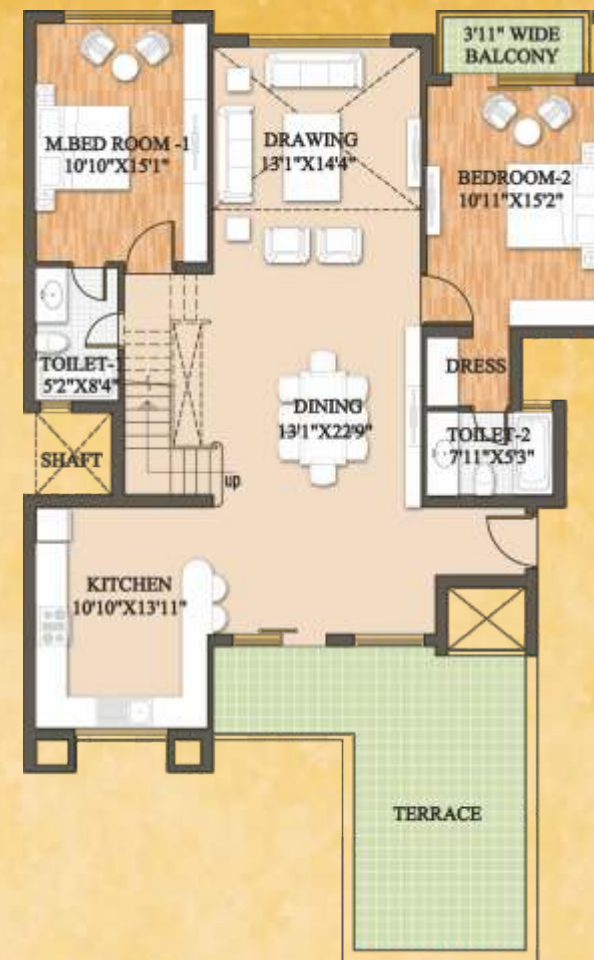

3BHK
 Saleable area 2556.21 sqft
 3 BHK -III
 TOWER A.C
 FLOOR-26TH TO 34TH

GROUND FLOOR TYPE C
 Saleable area 3197.54 sqft
 3 BHK

4BHK
 Saleable area 3434.38 sqft
 TOWER A,B,C
 FLOORS-GR TO 7TH & 13TH TO 24TH
 26TH, 27TH, 33TH, 34TH TO 39TH

Call : +91 8586866824

5BHK (WITH LAWN)
 Saleable area 4293.71 sqft
 TOWER A.C
 GROUND FLOOR

6BHK
 Saleable area 4960.98 sqft
 TOWER B
 FLOORS-47TH TO 57TH

TAPAS
 TOWNHOUSES

LOWER PENTHOUSE
 Saleable area 3197.54 sqft

UPPER PENTHOUSE

MUMTY FLOOR

Call : +91 8586866824

GROUND FLOOR
3532.9 sq.ft.

GROUND FLOOR
Saleable area 3527.87 sqft

LOWER PENTHOUSE
3141.8 sq.ft

UPPER PENTHOUSE

MUMTY FLOOR

2BHK 1
 Saleable area 1698.94 sqft
 2 BHK -I
 TOWER A,C
 FLOOR-GR TO 24TH
 TOWER-B
 FLOOR GR TO 24TH & 26TH TO 34TH

3BHK
 Saleable area 2556.21 sqft
 3 BHK -III
 TOWER A,C
 FLOOR-26TH TO 34TH

3BHK 1
 Saleable area 2194.36 sqft
 3 BHK -I
 TOWER A,C
 FLOOR-1ST TO 15TH