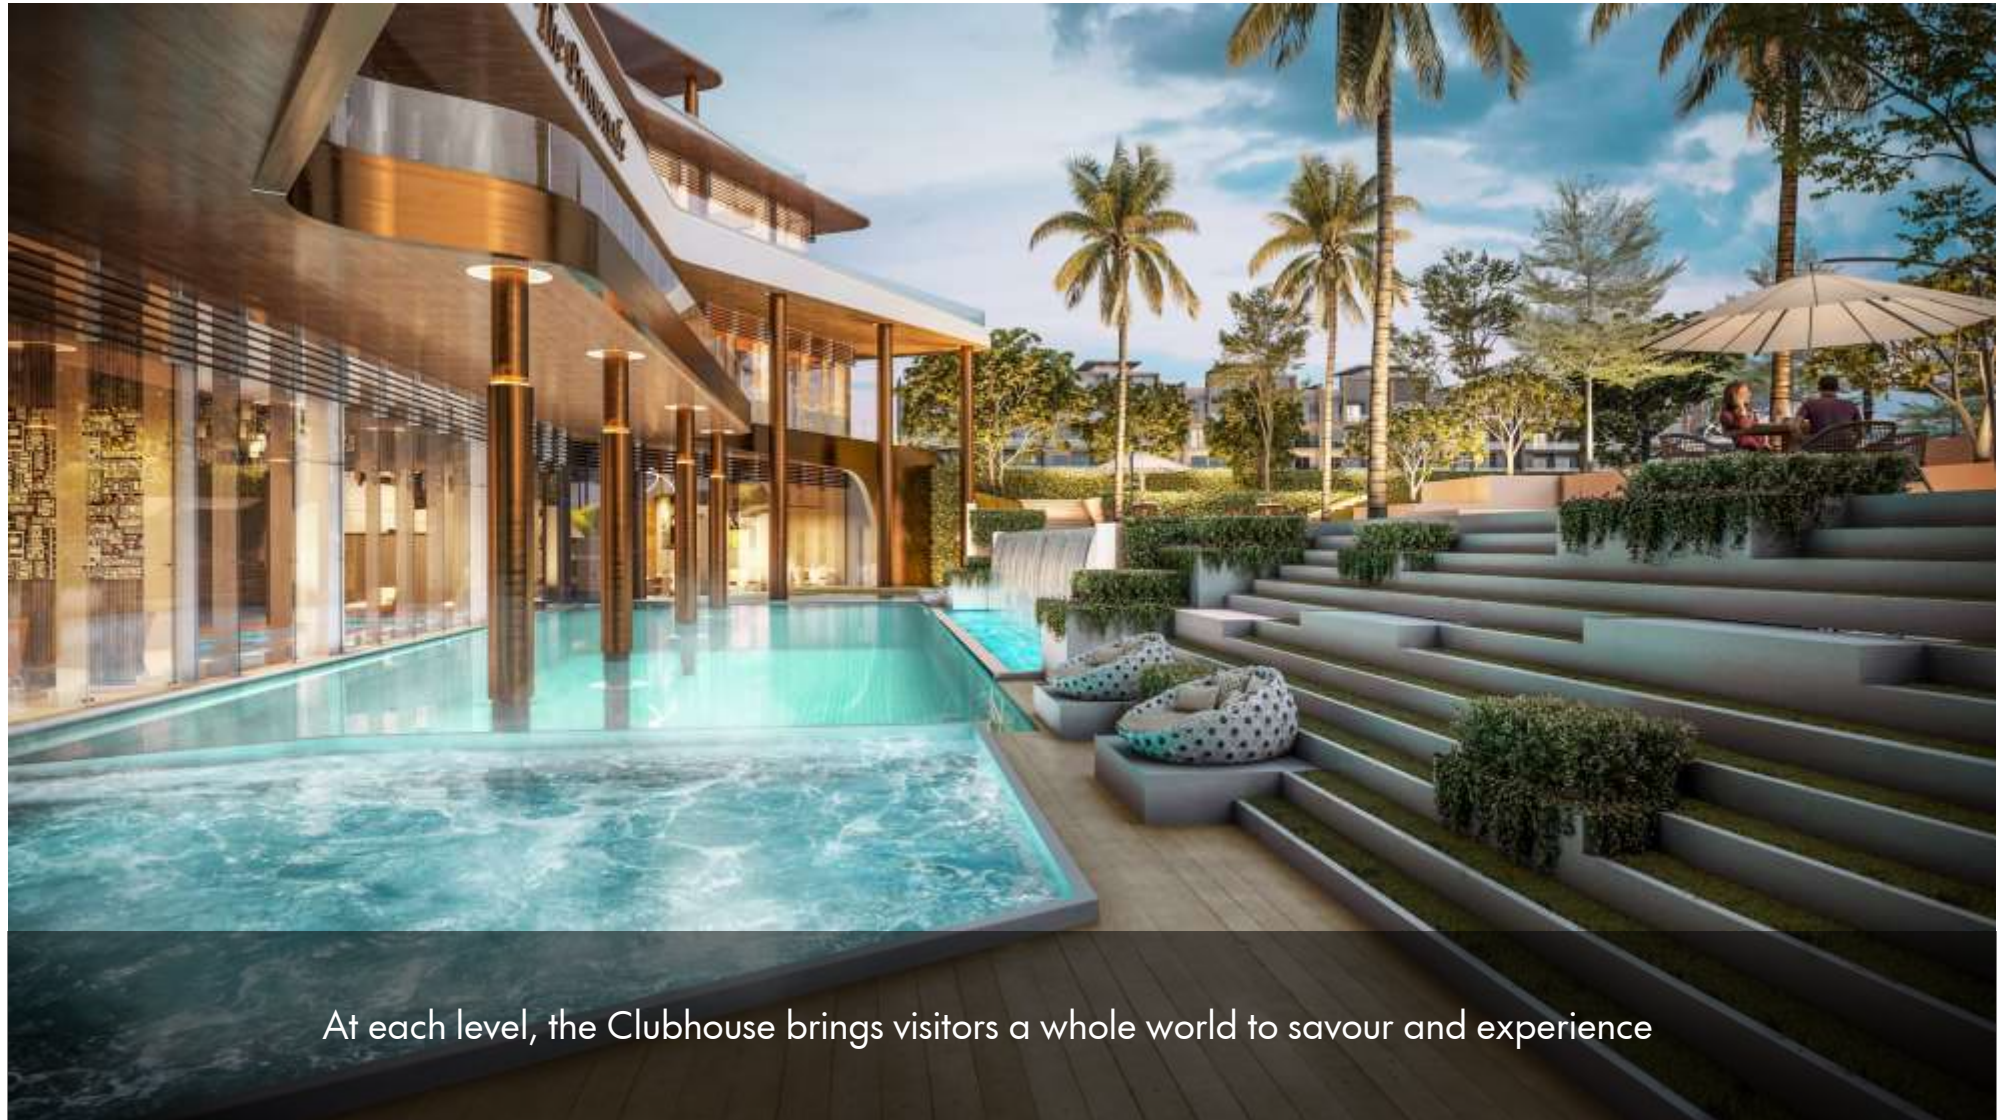

PLAY.

Whether you chose to play, watch a movie or spend time with your loved ones, you are spoiled for choices at Smart World

— A SAFE AND SOUND LIVING ENVIRONMENT —

A gated community which includes exclusive comfort and features that make life easy and stress-free for residents. Wide pathways, security systems at the entrance, our security neighborhood app or security on the street assure that Smart World Gems is a safe haven for you and your family.

RECREATION LIKE YOU HAVE NEVER SEEN

Our enthralling clubhouse is the flag bearer of comfort and luxury

THREE LEVELS OF PURE INDULGENCE

At each level, the Clubhouse brings visitors a whole world to savour and experience