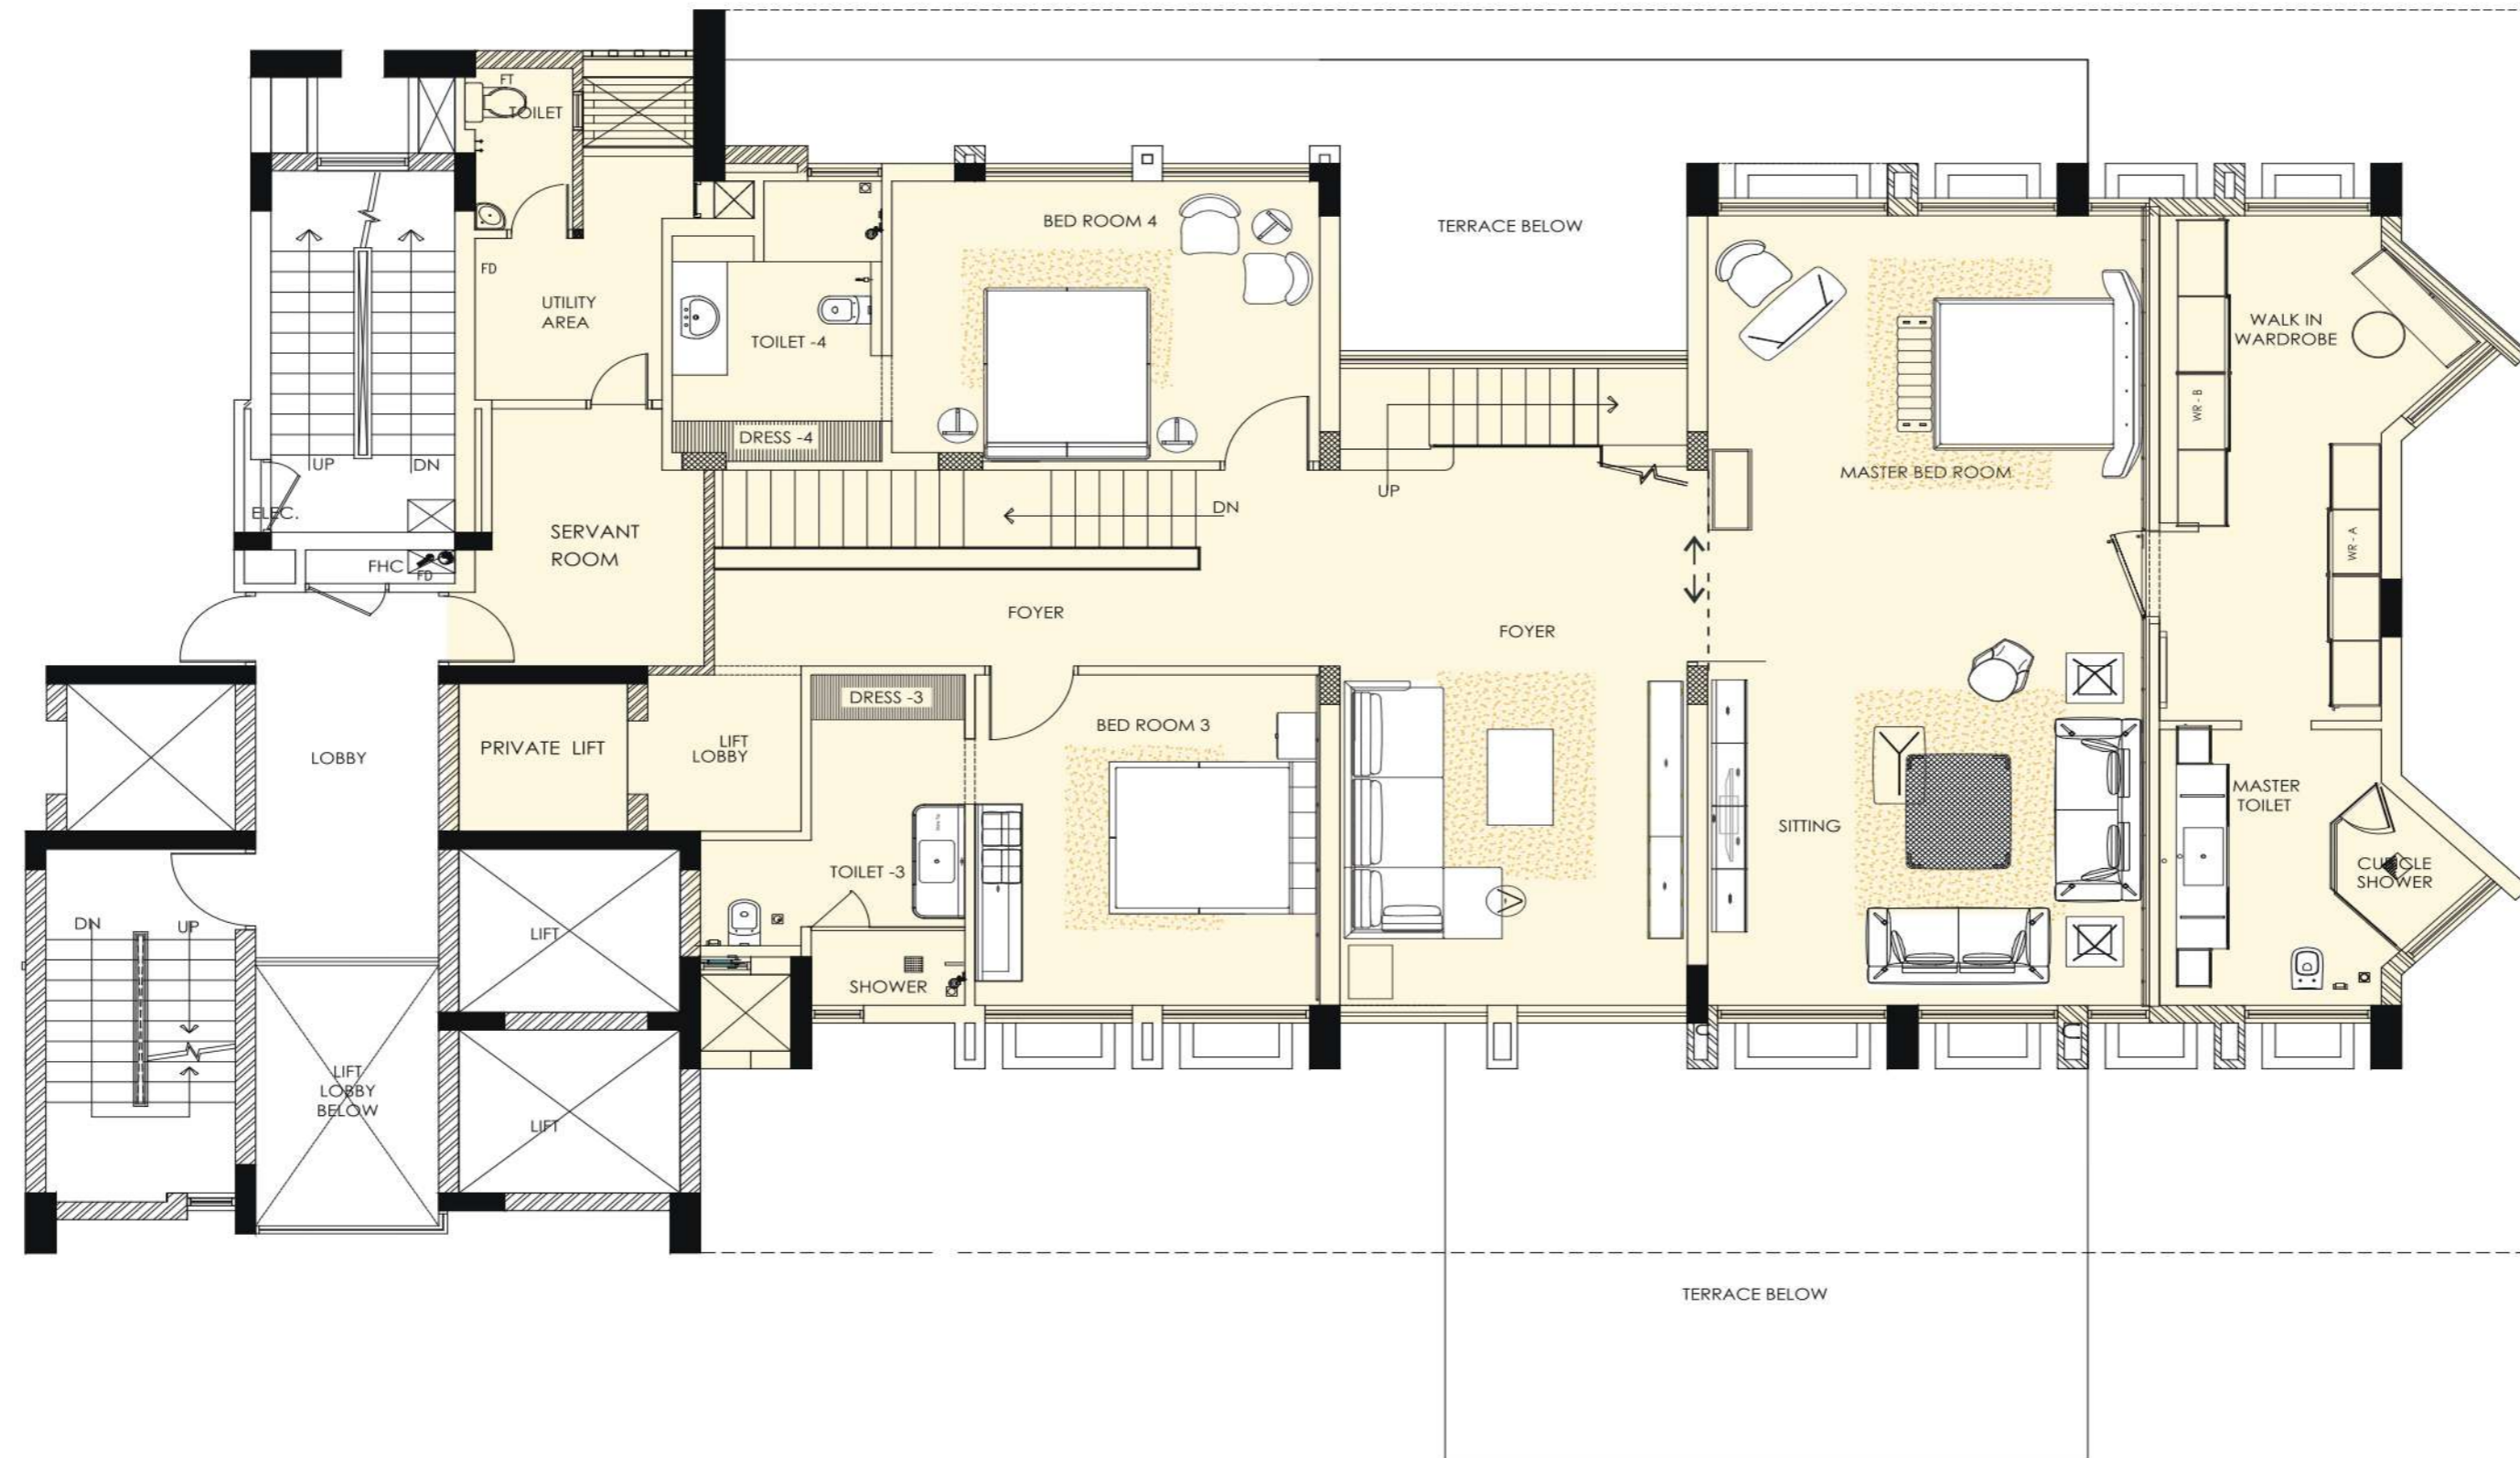

The
PENTHOUSE
AT THE HIBISCUS

FLOOR PLANS

Call: +918586866824

FLOOR PLAN : TRIPLEX PENTHOUSE

LEVEL ONE

The
PENTHOUSE
AT THE HIBISCUS

LIVING AND DINING AREA

2 BEDROOMS

POWDER ROOM

KITCHEN

2 TOILET + DRESS AREA

PRIVATE LIFT LOBBY

TERRACE AND BALCONY

FLOOR PLAN : TRIPLEX PENTHOUSE

LEVEL TWO

- MASTER BEDROOM
- 2 BEDROOMS
- PRIVATE LOUNGE
- 3 TOILETS + DRESS AREA
- SERVANT ROOM WITH TOILET
- UTILITY AREA

FLOOR PLAN : TRIPLEX PENTHOUSE

LEVEL THREE

The
PENTHOUSE
AT THE HIBISCUS

- PANTRY
- TERRACE WITH SKY LOUNGE

THANK YOU

Call: +918586866824