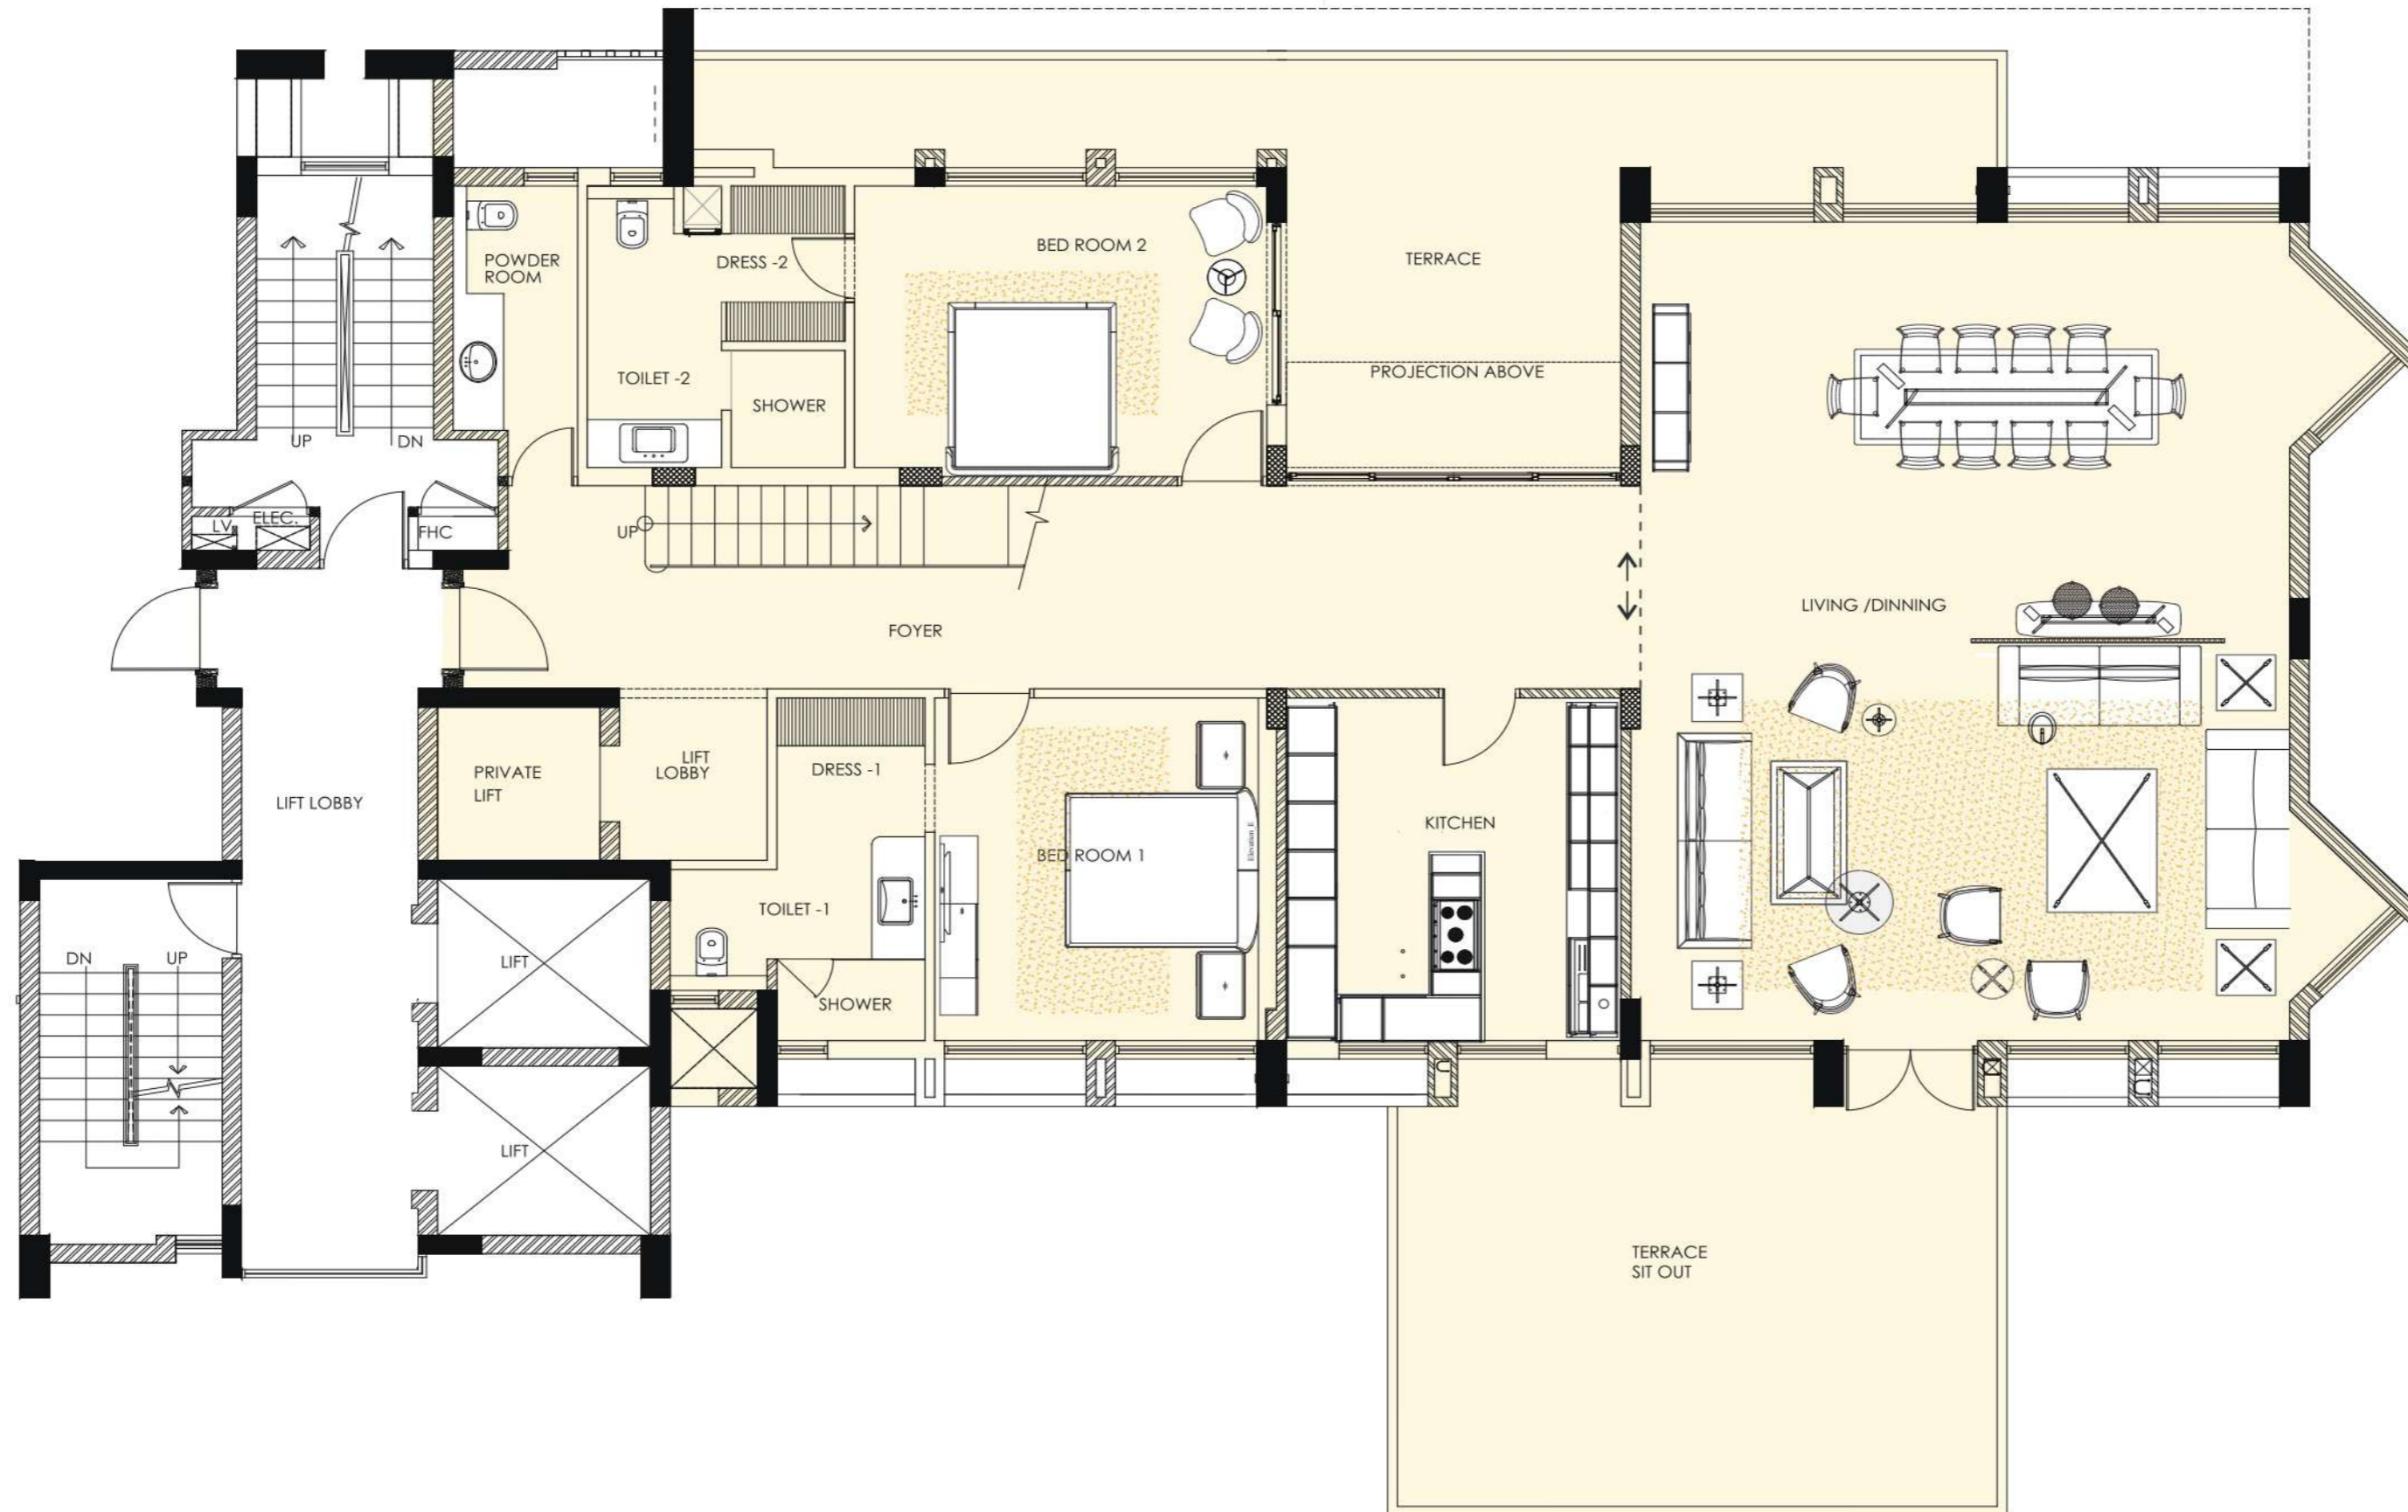

The
PENTHOUSE
AT THE HIBISCUS

FLOOR PLANS

Call: +918586866824

FLOOR PLAN : TRIPLEX PENTHOUSE

LEVEL ONE

The
PENTHOUSE
AT THE HIBISCUS

LIVING AND DINING AREA

2 BEDROOMS

POWDER ROOM

KITCHEN

2 TOILET + DRESS AREA

PRIVATE LIFT LOBBY

TERRACE AND BALCONY

FLOOR PLAN : TRIPLEX PENTHOUSE

LEVEL TWO

- MASTER BEDROOM
- 2 BEDROOMS
- PRIVATE LOUNGE
- 3 TOILETS + DRESS AREA
- SERVANT ROOM WITH TOILET
- UTILITY AREA

FLOOR PLAN : TRIPLEX PENTHOUSE

LEVEL THREE

The
PENTHOUSE
AT THE HIBISCUS

- PANTRY
- TERRACE WITH SKY LOUNGE

THANK YOU

Call: +918586866824