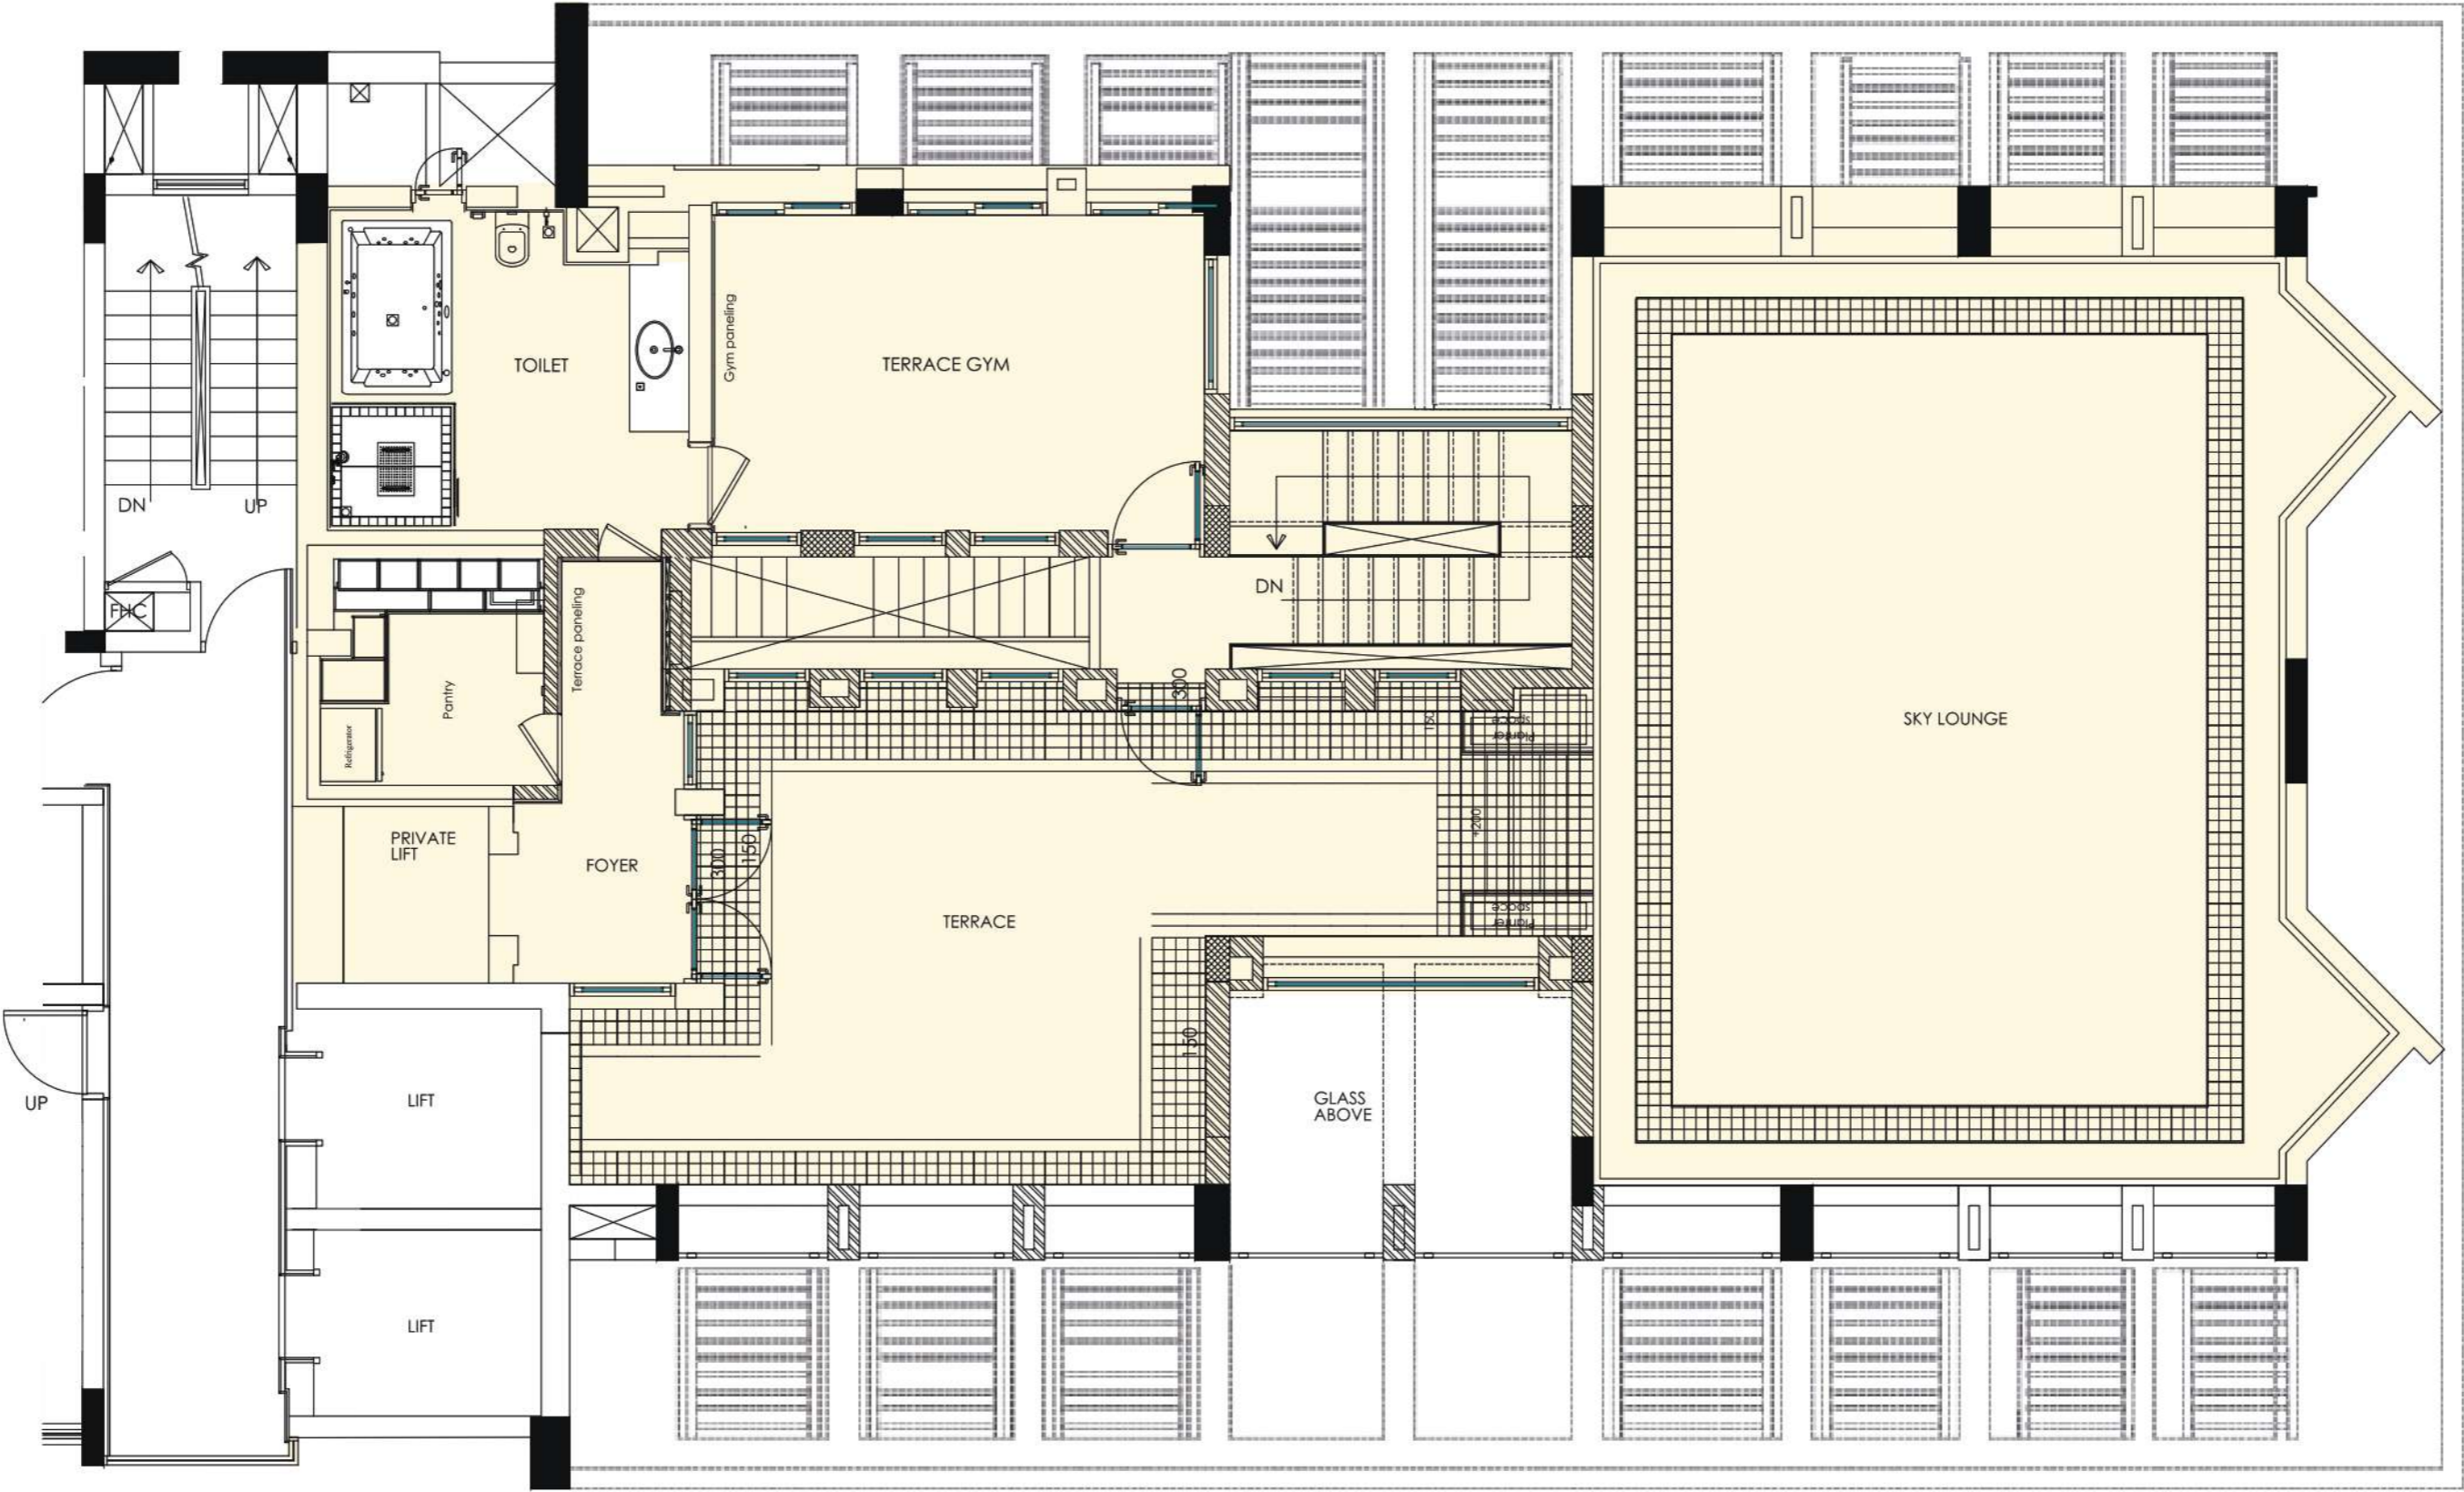

The
PENTHOUSE
AT THE HIBISCUS

FLOOR PLANS

Call: +918586866824

FLOOR PLAN : TRIPLEX PENTHOUSE

LEVEL ONE

The
PENTHOUSE
AT THE HIBISCUS

LIVING AND DINING AREA

2 BEDROOMS

POWDER ROOM

KITCHEN

2 TOILET + DRESS AREA

PRIVATE LIFT LOBBY

TERRACE AND BALCONY

FLOOR PLAN : TRIPLEX PENTHOUSE

LEVEL TWO

- MASTER BEDROOM
- 2 BEDROOMS
- PRIVATE LOUNGE
- 3 TOILETS + DRESS AREA
- SERVANT ROOM WITH TOILET
- UTILITY AREA

FLOOR PLAN : TRIPLEX PENTHOUSE

LEVEL THREE

The
PENTHOUSE
AT THE HIBISCUS

- PANTRY
- TERRACE WITH SKY LOUNGE

THANK YOU

Call: +918586866824