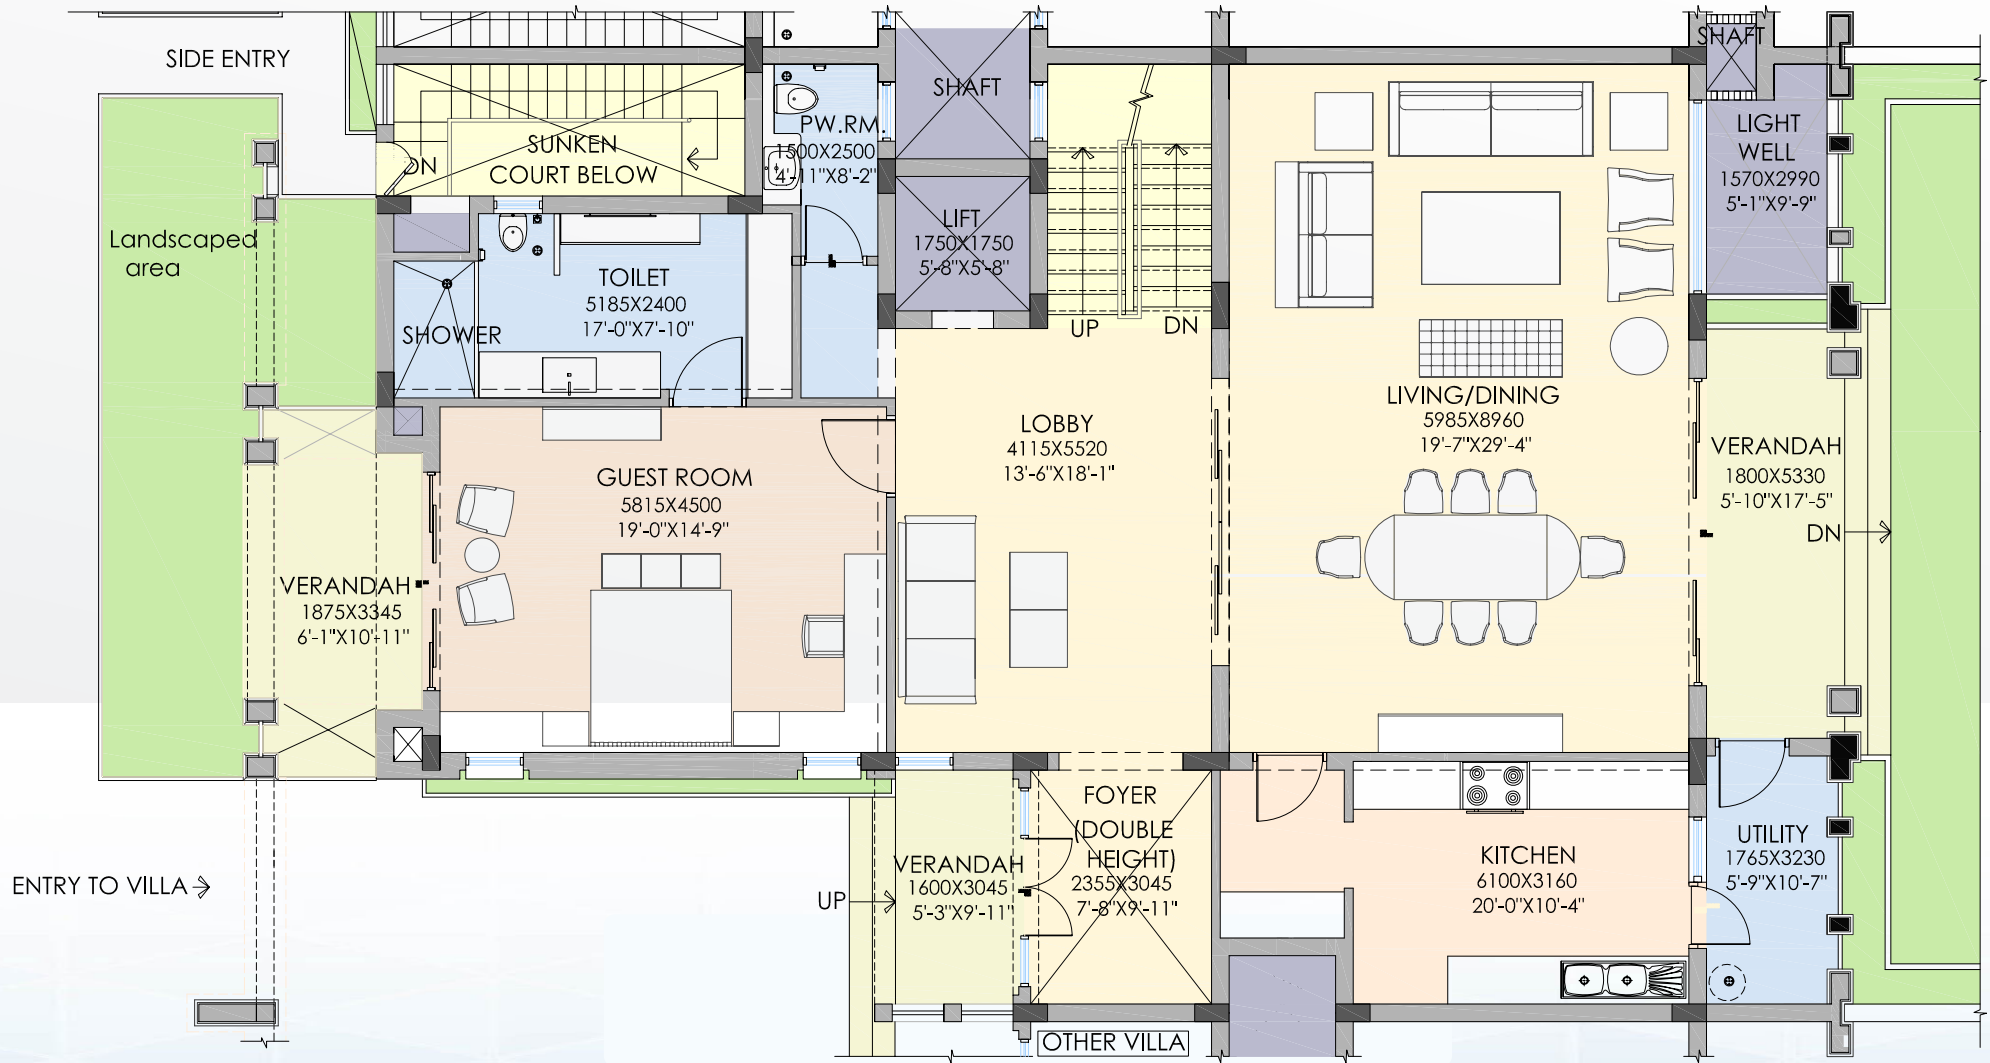

It offers the home owner a truly livable space.

SITE PLAN

Availability in this villas

VILLA

Area: 10000sq.ft Approx

4BHK PREMIUM VILLA
PRIVATE- PARTY LAWN,
& ELEVATOR

Actual Image

Actual Image

VILLA

(Basement Floor Plan)

VILLA

(Lower Level Floor Plan)

VILLA

(Upper Level Floor Plan)

VILLA

(Terrace Level Floor Plan)