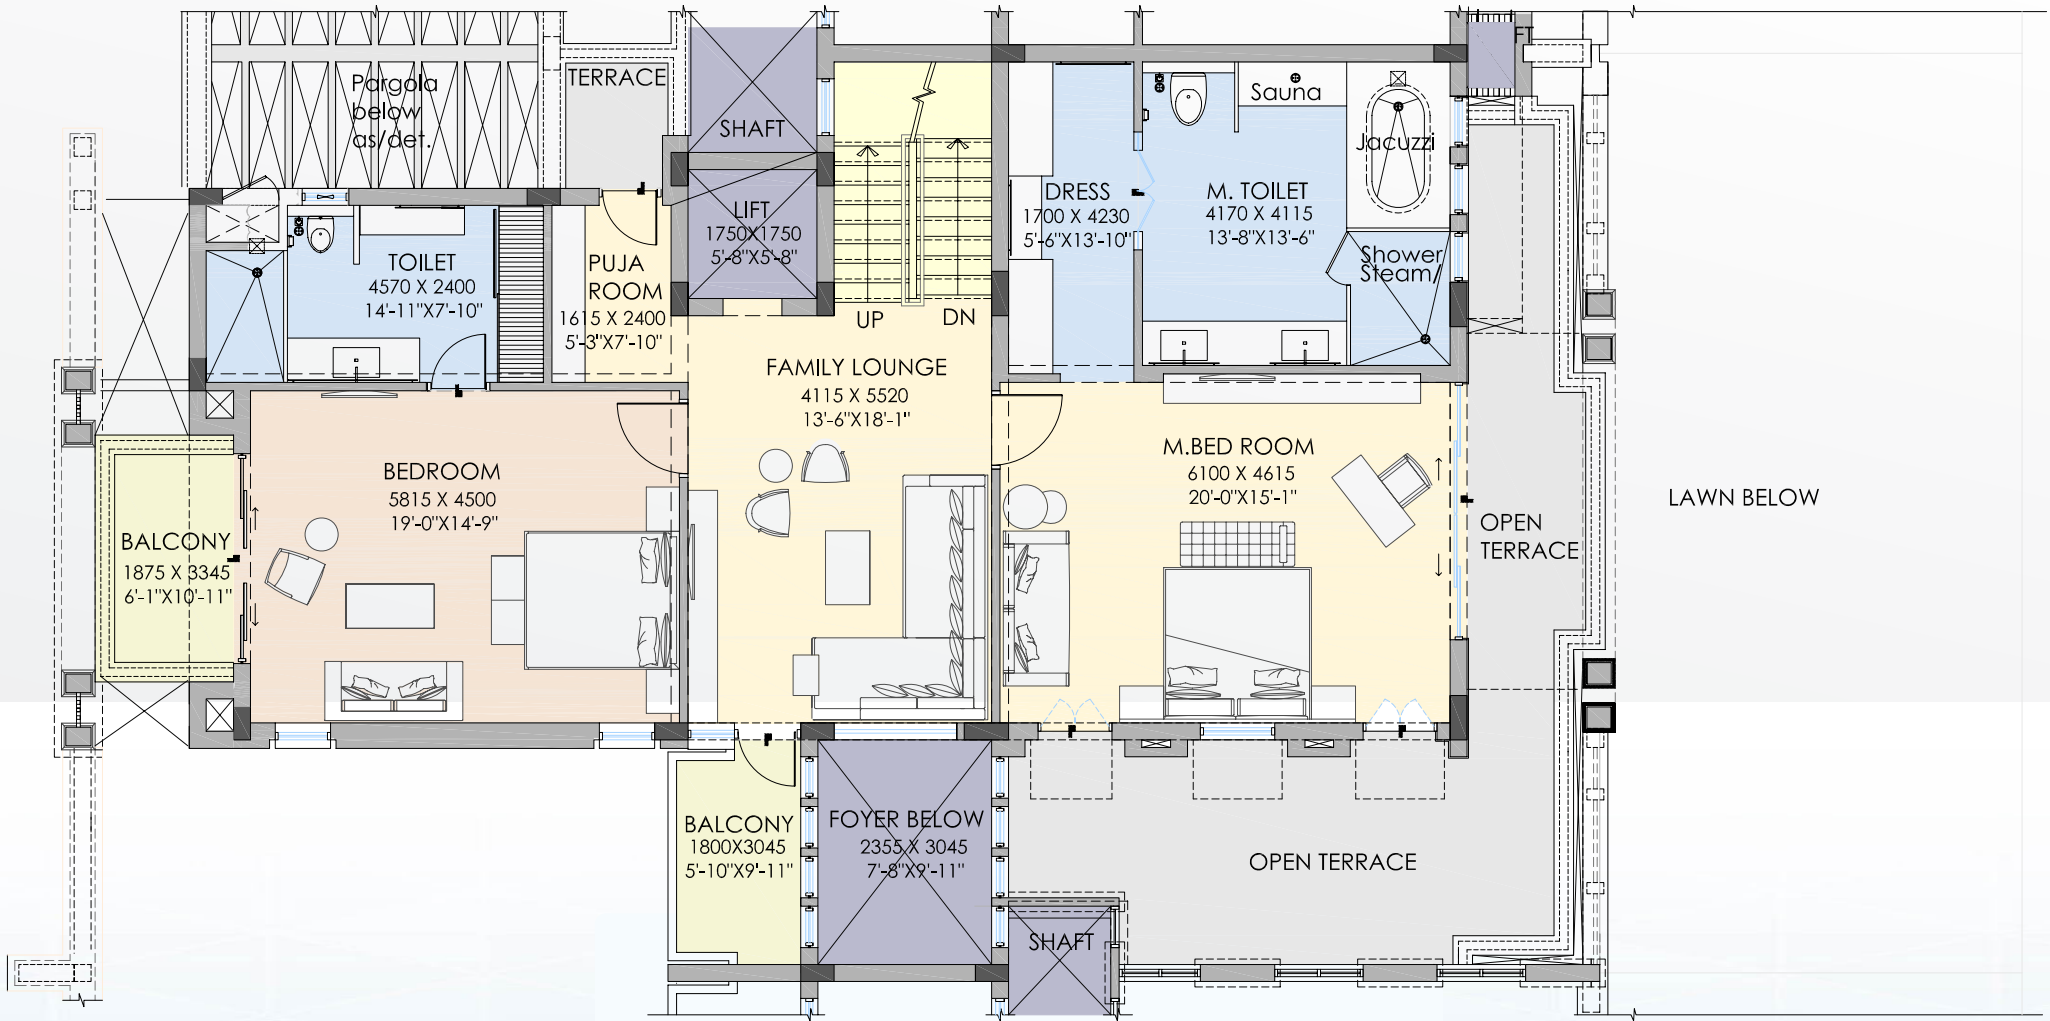

It offers the home owner a truly livable space.

SITE PLAN

Availability in this villas

VILLA

Area: 10000sq.ft Approx

4BHK PREMIUM VILLA
PRIVATE- PARTY LAWN,
& ELEVATOR

Actual Image

Actual Image

VILLA

(Basement Floor Plan)

VILLA

(Lower Level Floor Plan)

VILLA

(Upper Level Floor Plan)

VILLA

(Terrace Level Floor Plan)