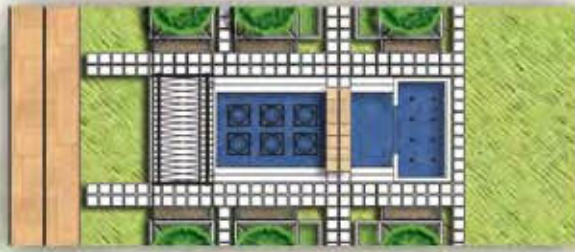

The Hibiscus is promoted by SS Group who have been instrumental in the development of premium townships like Mayfield Gardens and Southend. It reflects the deep understanding SS Group has nurtured of its clients, their needs and desires, so that it can deliver living spaces that respond to physical as well as emotional requirements.