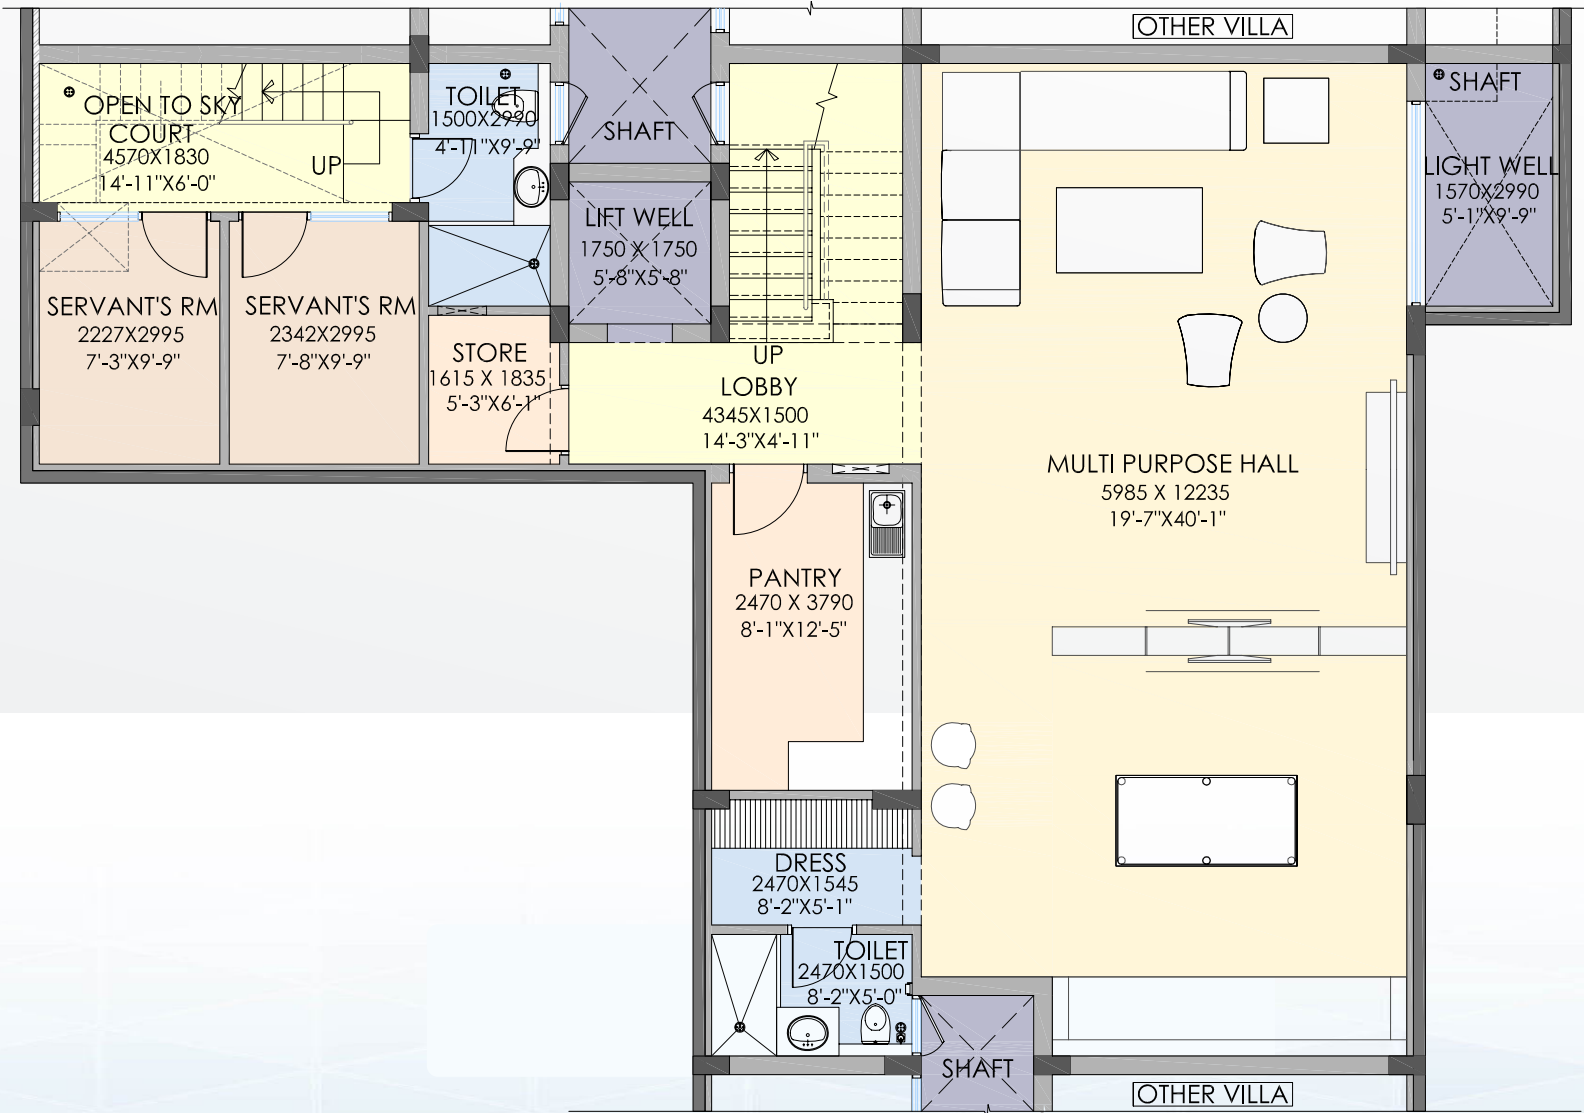

It offers the home owner a truly livable space.

SITE PLAN

Availability in this villas

VILLA

Area: 10000sq.ft Approx

4BHK PREMIUM VILLA
PRIVATE- PARTY LAWN,
& ELEVATOR

Actual Image

Actual Image

VILLA

(Basement Floor Plan)

VILLA

(Lower Level Floor Plan)

VILLA

(Upper Level Floor Plan)

VILLA

(Terrace Level Floor Plan)