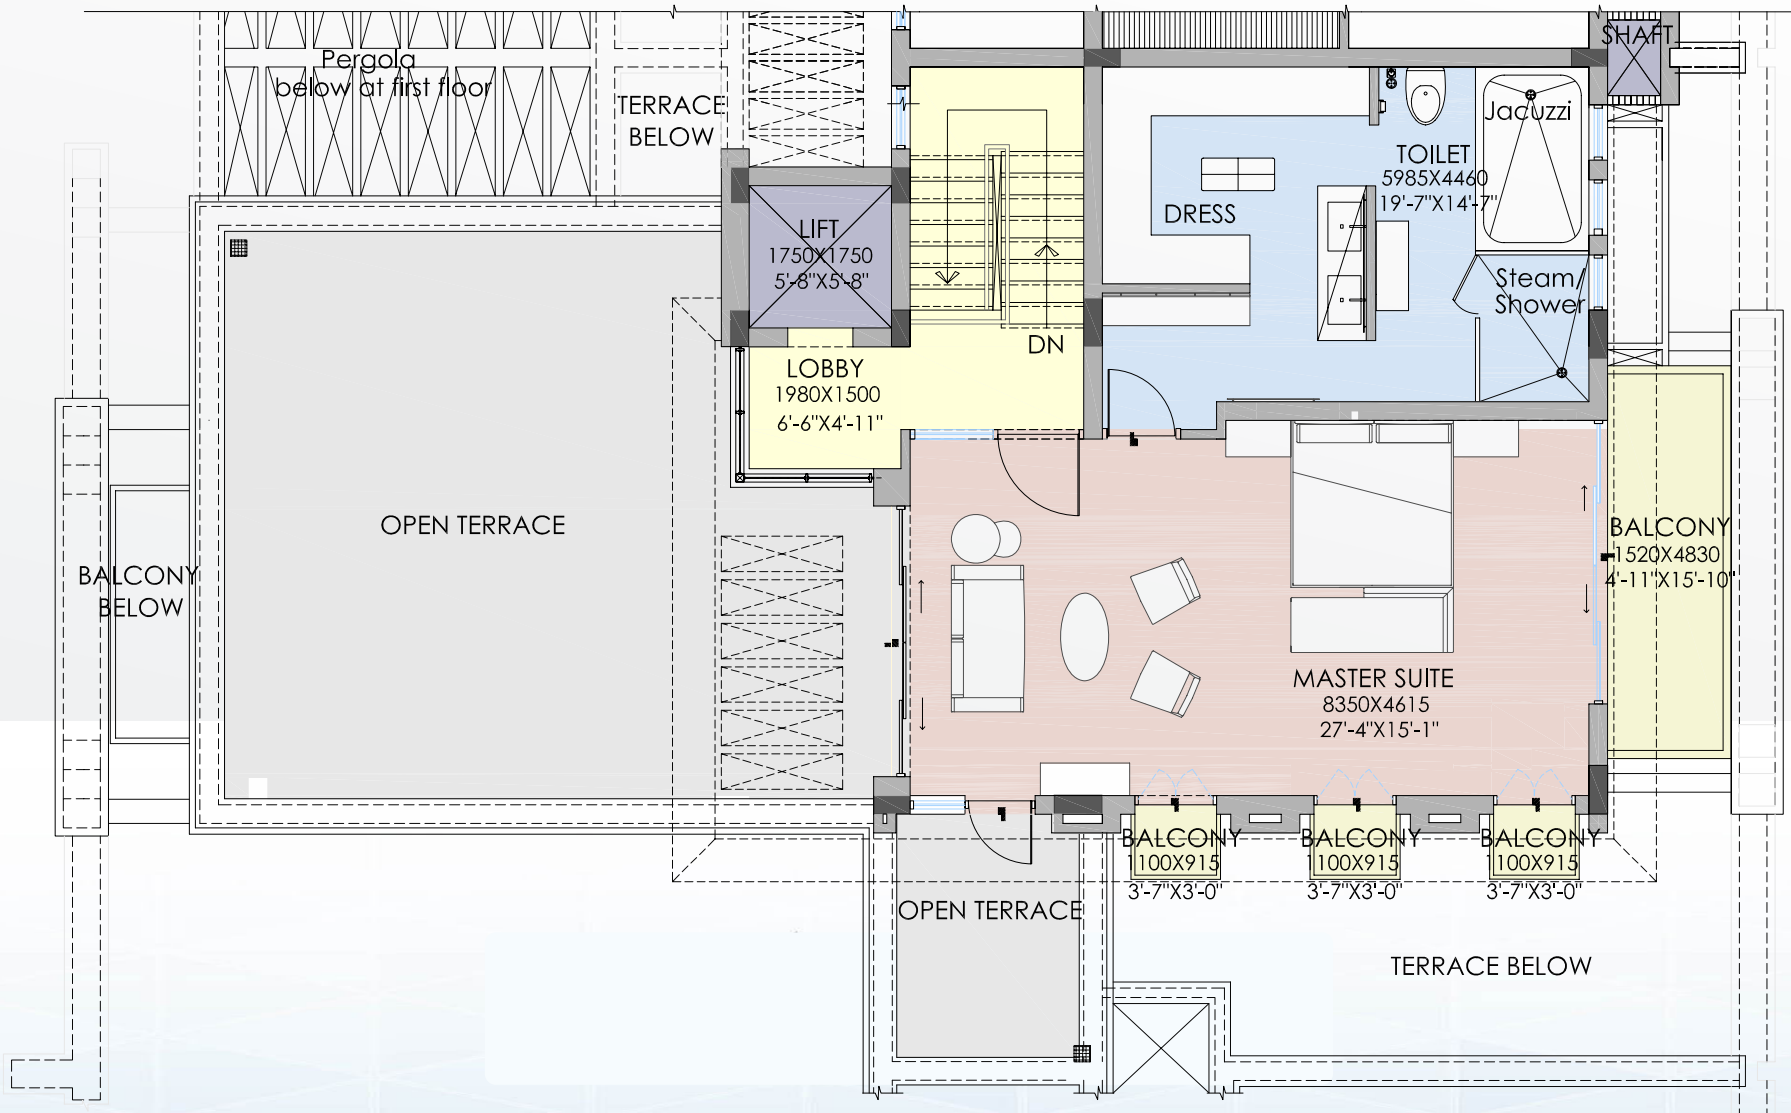

It offers the home owner a truly livable space.

SITE PLAN

Availability in this villas

VILLA

Area: 10000sq.ft Approx

4BHK PREMIUM VILLA
PRIVATE- PARTY LAWN,
& ELEVATOR

Actual Image

Actual Image

VILLA

(Basement Floor Plan)

VILLA

(Lower Level Floor Plan)

VILLA

(Upper Level Floor Plan)

VILLA

(Terrace Level Floor Plan)