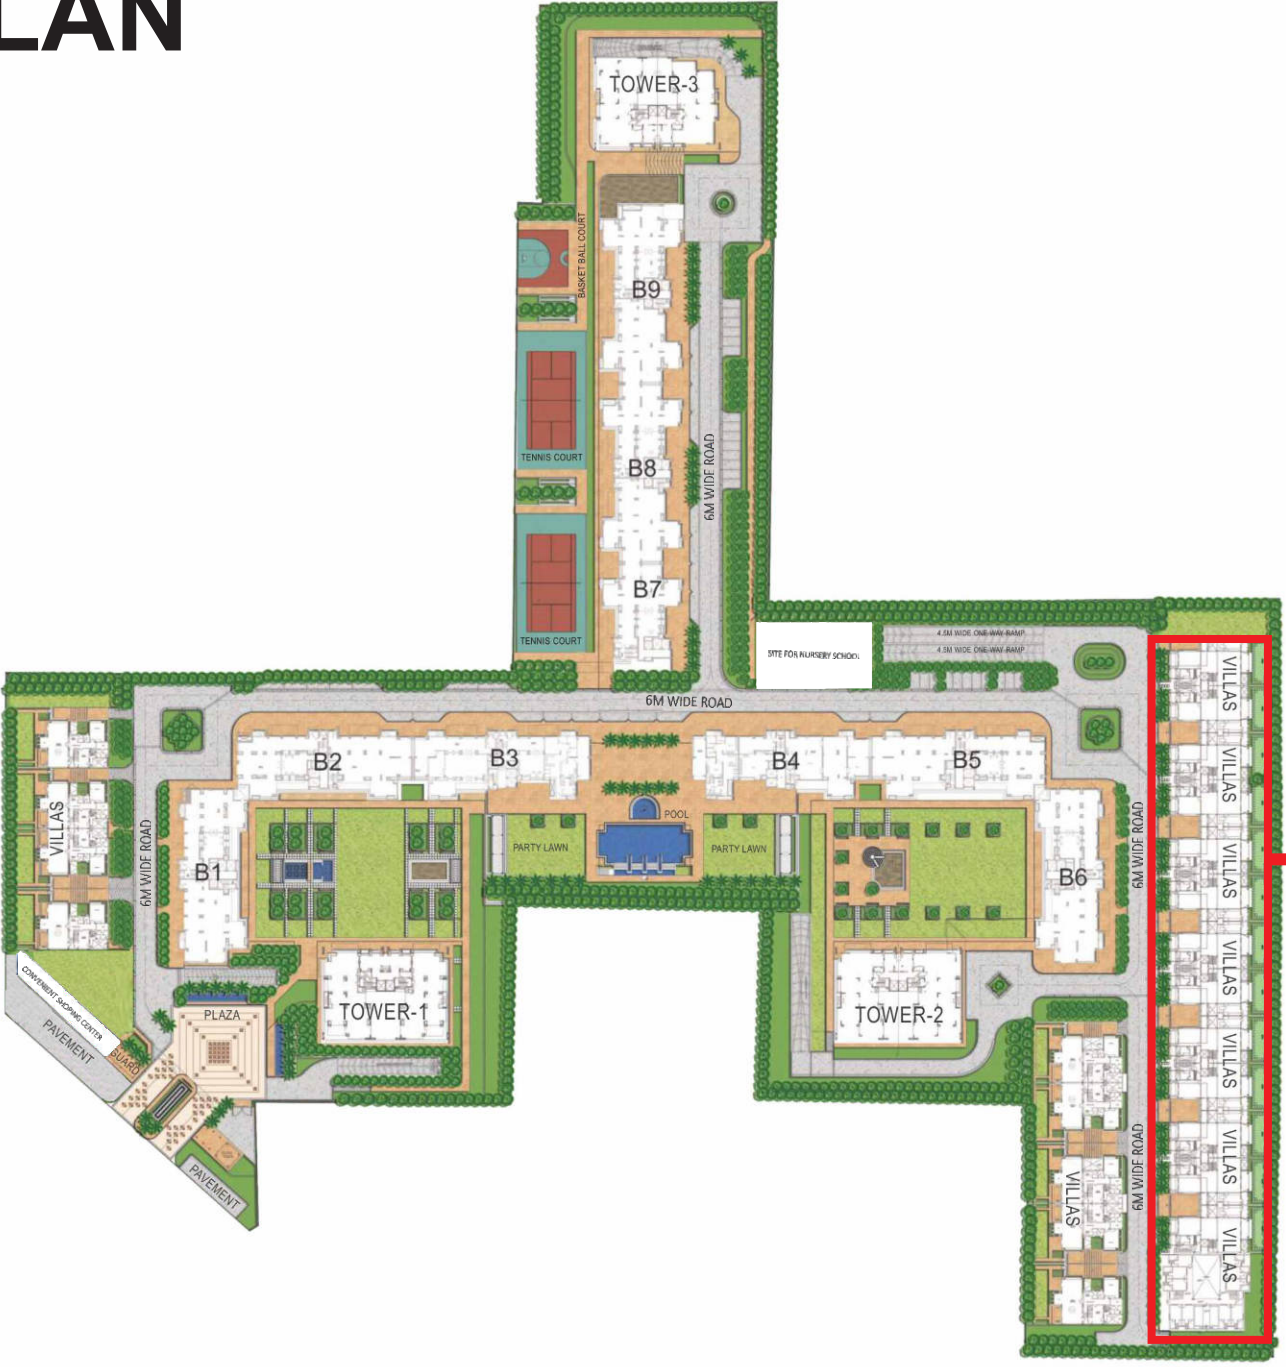

Articulating a way of life that truly inspires

The site has direct access from NH 8 and also from the expressway that links the scenic little town of Sohna to Gurgaon. Sector 48, with its well-equipped and exclusive sports complex and the meticulously planned Medicity, is a stone's throw away. Fortis' speciality hospital is also in the vicinity.

It offers the home owner a truly livable space.

SITE PLAN

Availability in this villas

VILLA

Area: 10000sq.ft Approx

4BHK PREMIUM VILLA
PRIVATE- PARTY LAWN,
& ELEVATOR

Actual Image

Actual Image