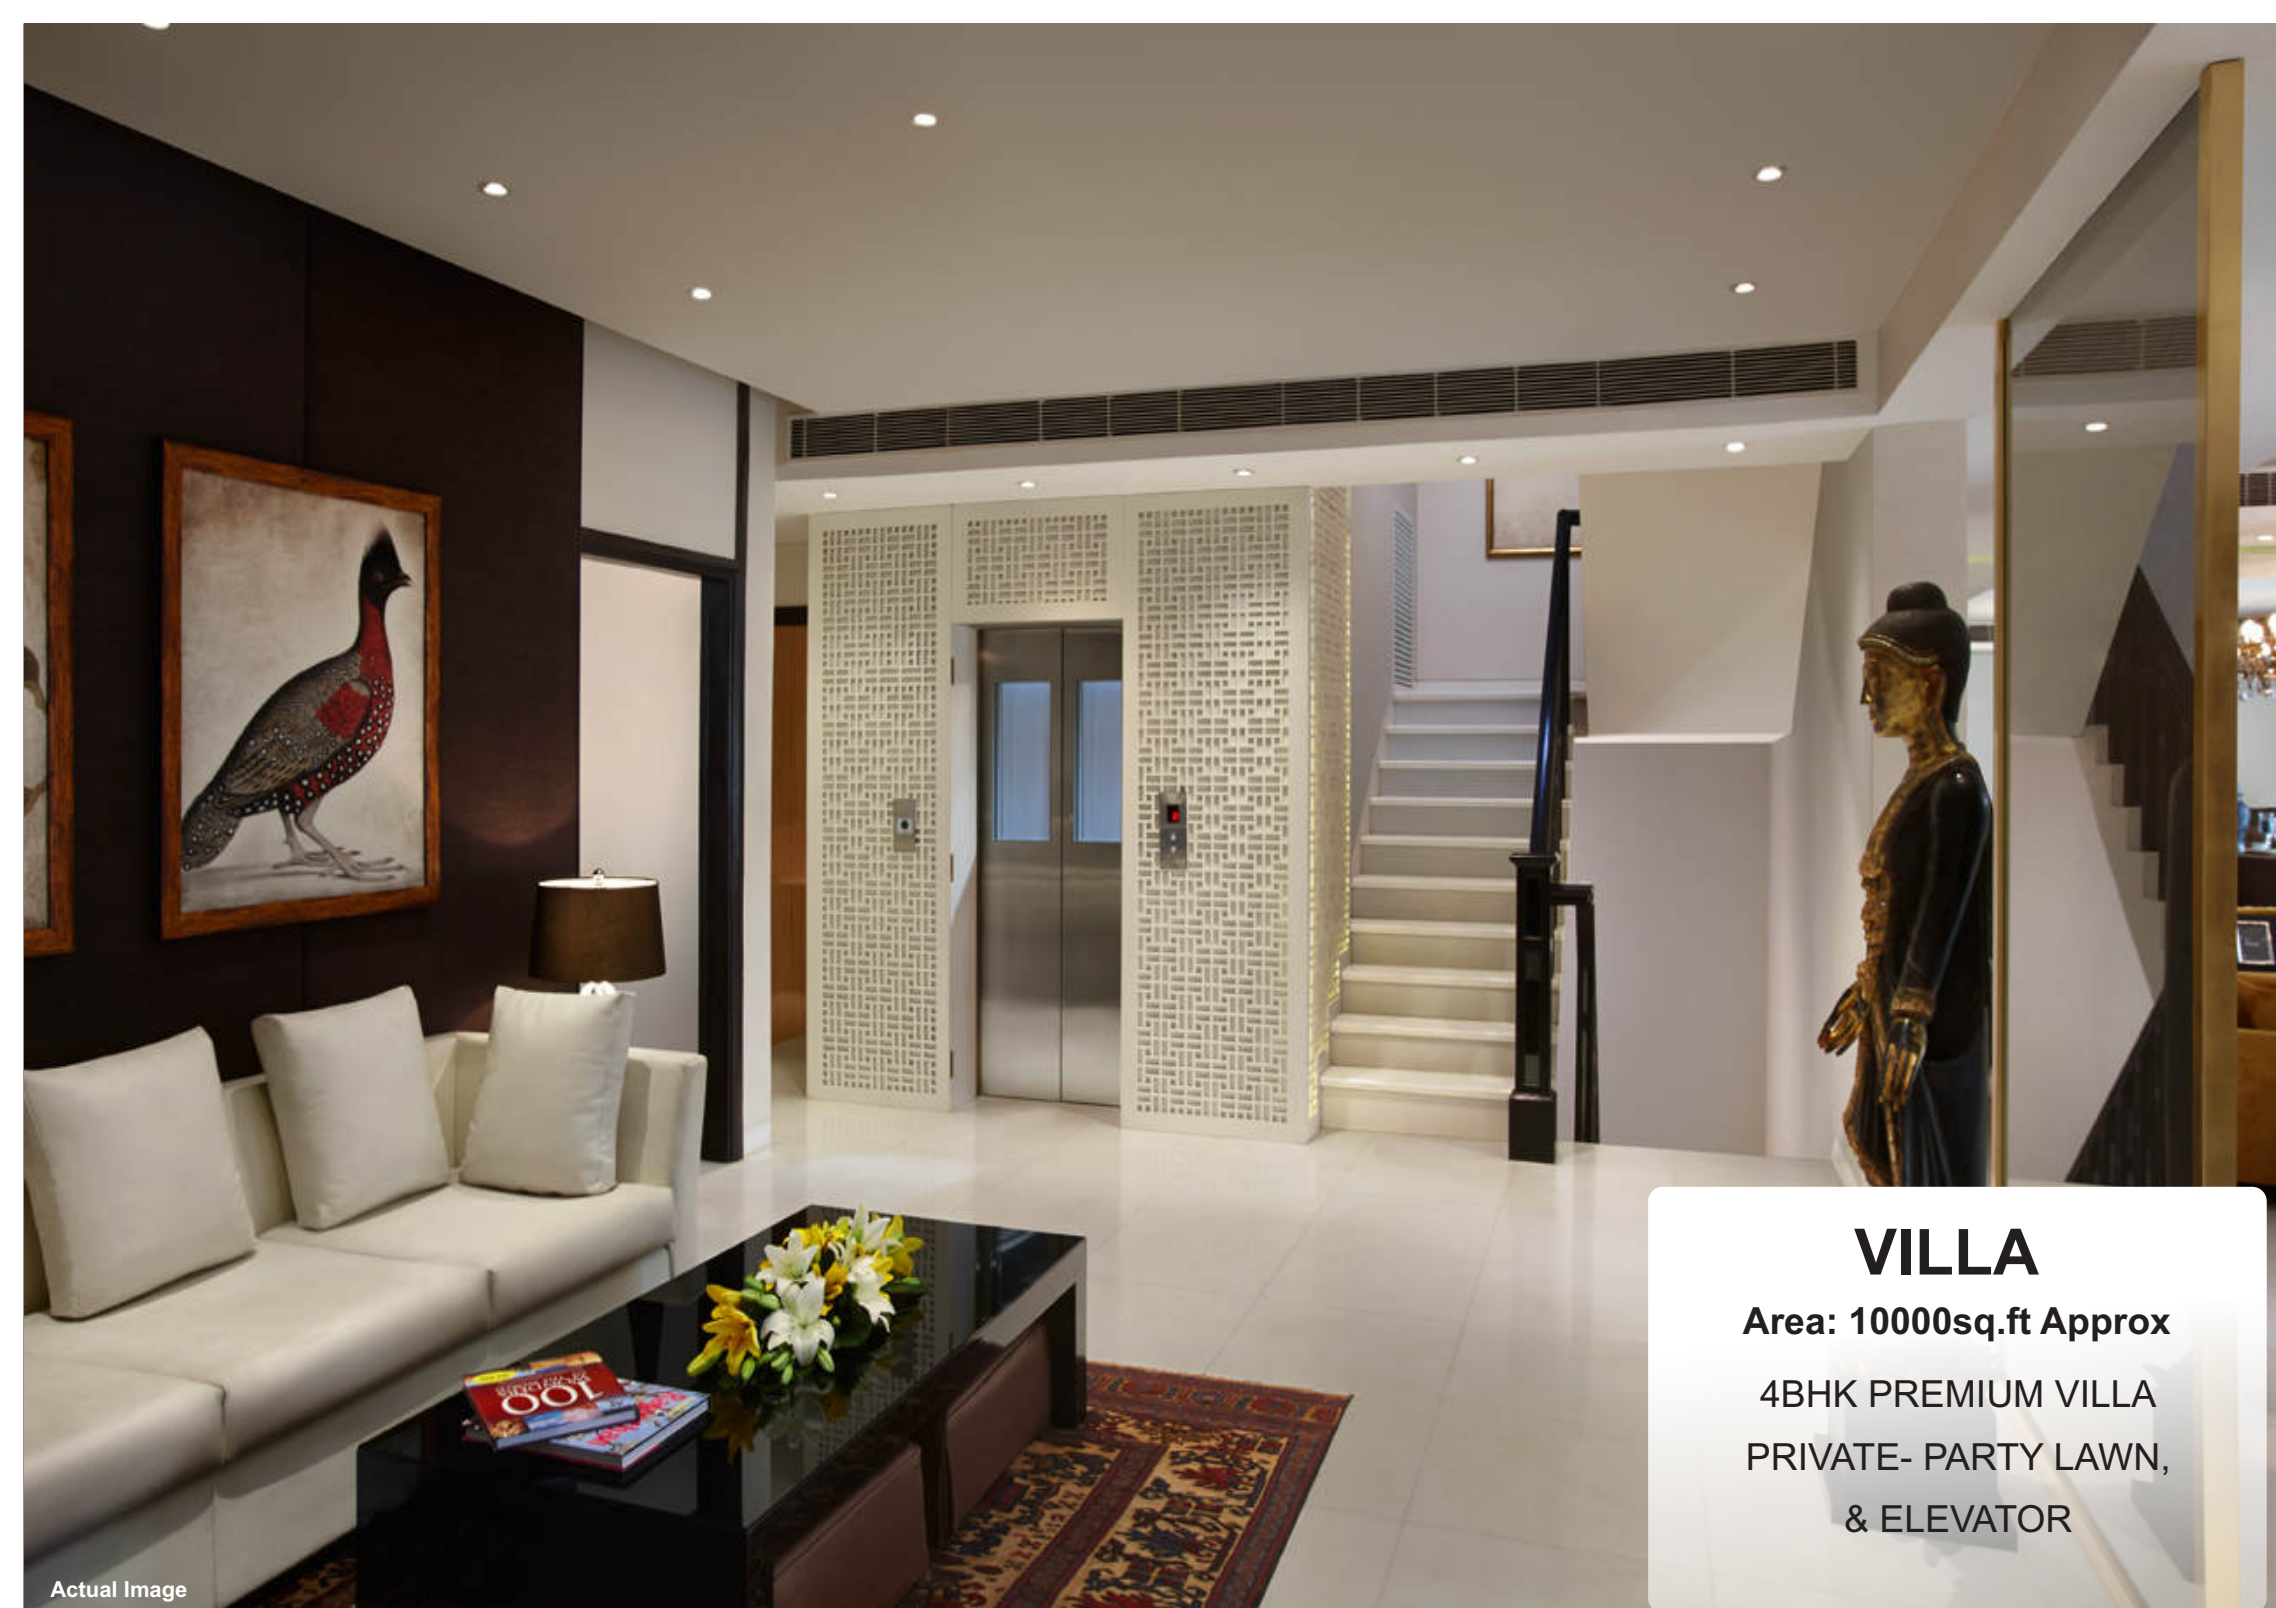

VILLA

Area: 10000sq.ft Approx

4BHK PREMIUM VILLA
PRIVATE- PARTY LAWN,
& ELEVATOR