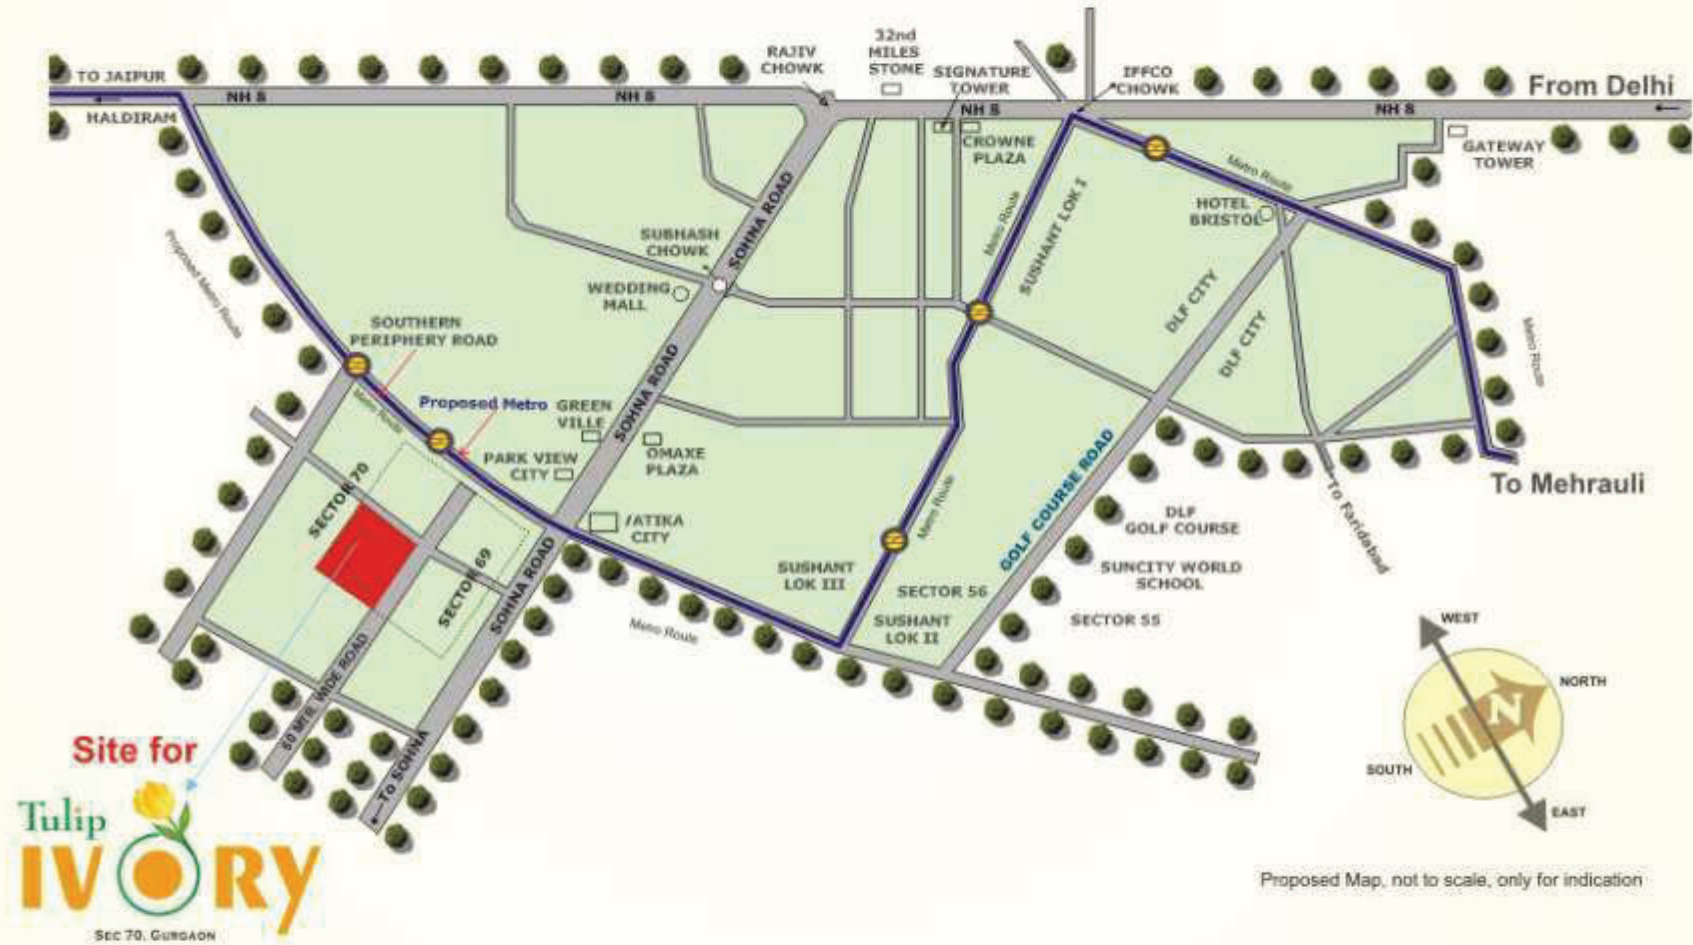

## LOCATION MAP

Site for  
**Tulip  
IVORY**  
SEC 70, GURGAON

Tulip  
**IVORY**  
SEC 70, GURGAON

*Spacious homes  
make life more enchanting*

+918586866824

S P A C E

bigger than your expectation

+918586866824

**Enticing features -**

60 Mt wide approach road

300 mt from proposed metro link

Easy approachability from NH-8

20 mins from IGI and Domestic Airport

Located on sector 70, Sohna Road, Gurgaon

+918586866824

Abundant S P A C E for fairy & fun moments