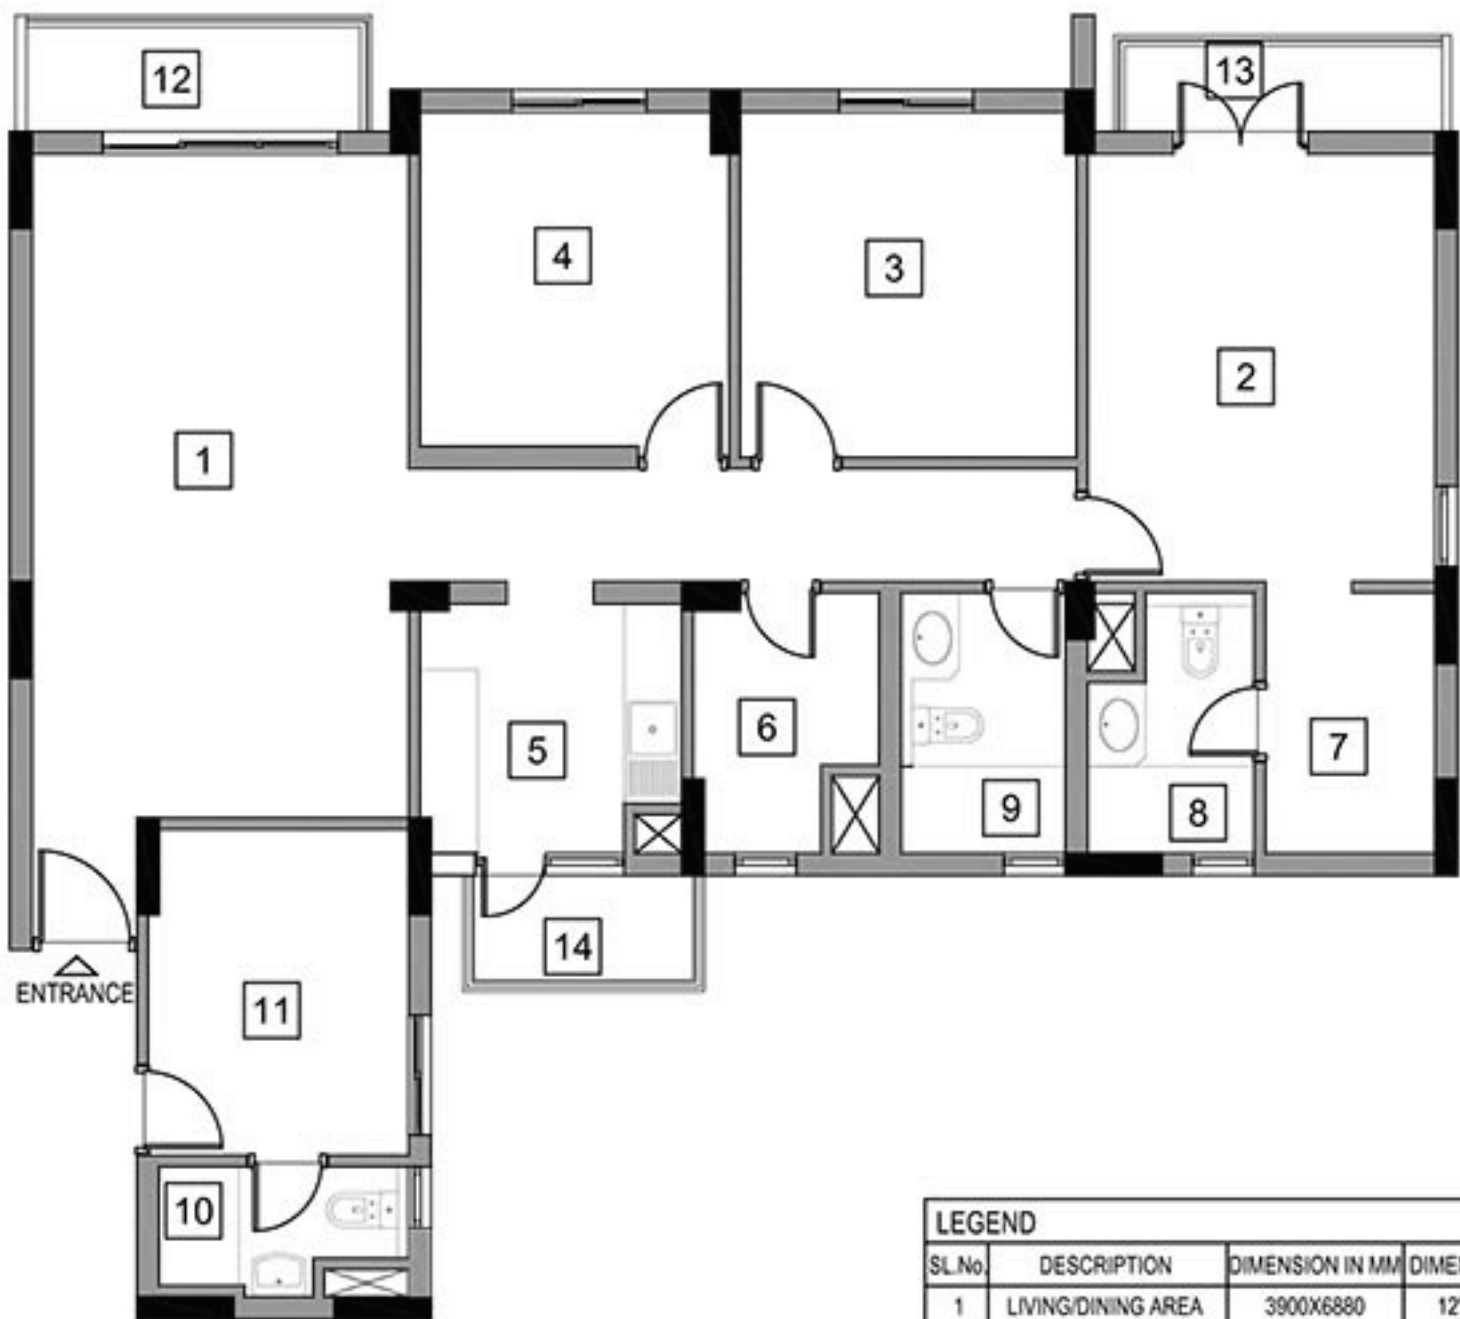

LEGEND			
SL.No	DESCRIPTION	DIMENSION IN MM	DIMENSION IN Ft./In.
1	LIVING/DINING AREA	3900X6880	12'-10" X 22'-7"
2	MASTER BED ROOM	3600X4430	11'-10" X 14'-6"
3	BED ROOM 1	3485X3580	11'-5" X 11'-9"
4	BED ROOM 2	3200X3465	10'-6" X 11'-4"
5	KITCHEN	2715X2585	8'-11" X 8'-6"
6	STORE	1925X2700	6'-4" X 8'-10"
7	DRESS	1760X2700	5'-9" X 8'-10"
8	TOILET-1	1725X2700	5'-8" X 8'-10"
9	TOILET-2	1700X2700	5'-7" X 8'-10"
10	TOILET-3	2585X1350	8'-6" X 4'-5"
11	SERVENT ROOM	2700X3380	8'-10" X 11'-1"
12	LIVING BALCONY	3457X1085	11'-4" X 3'-7"
13	BED ROOM BALCONY	3285X885	11'-4" X 2'-11"
14	UTILITY BALCONY	2500X1200	8'-2" X 3'-11"

+918586866824