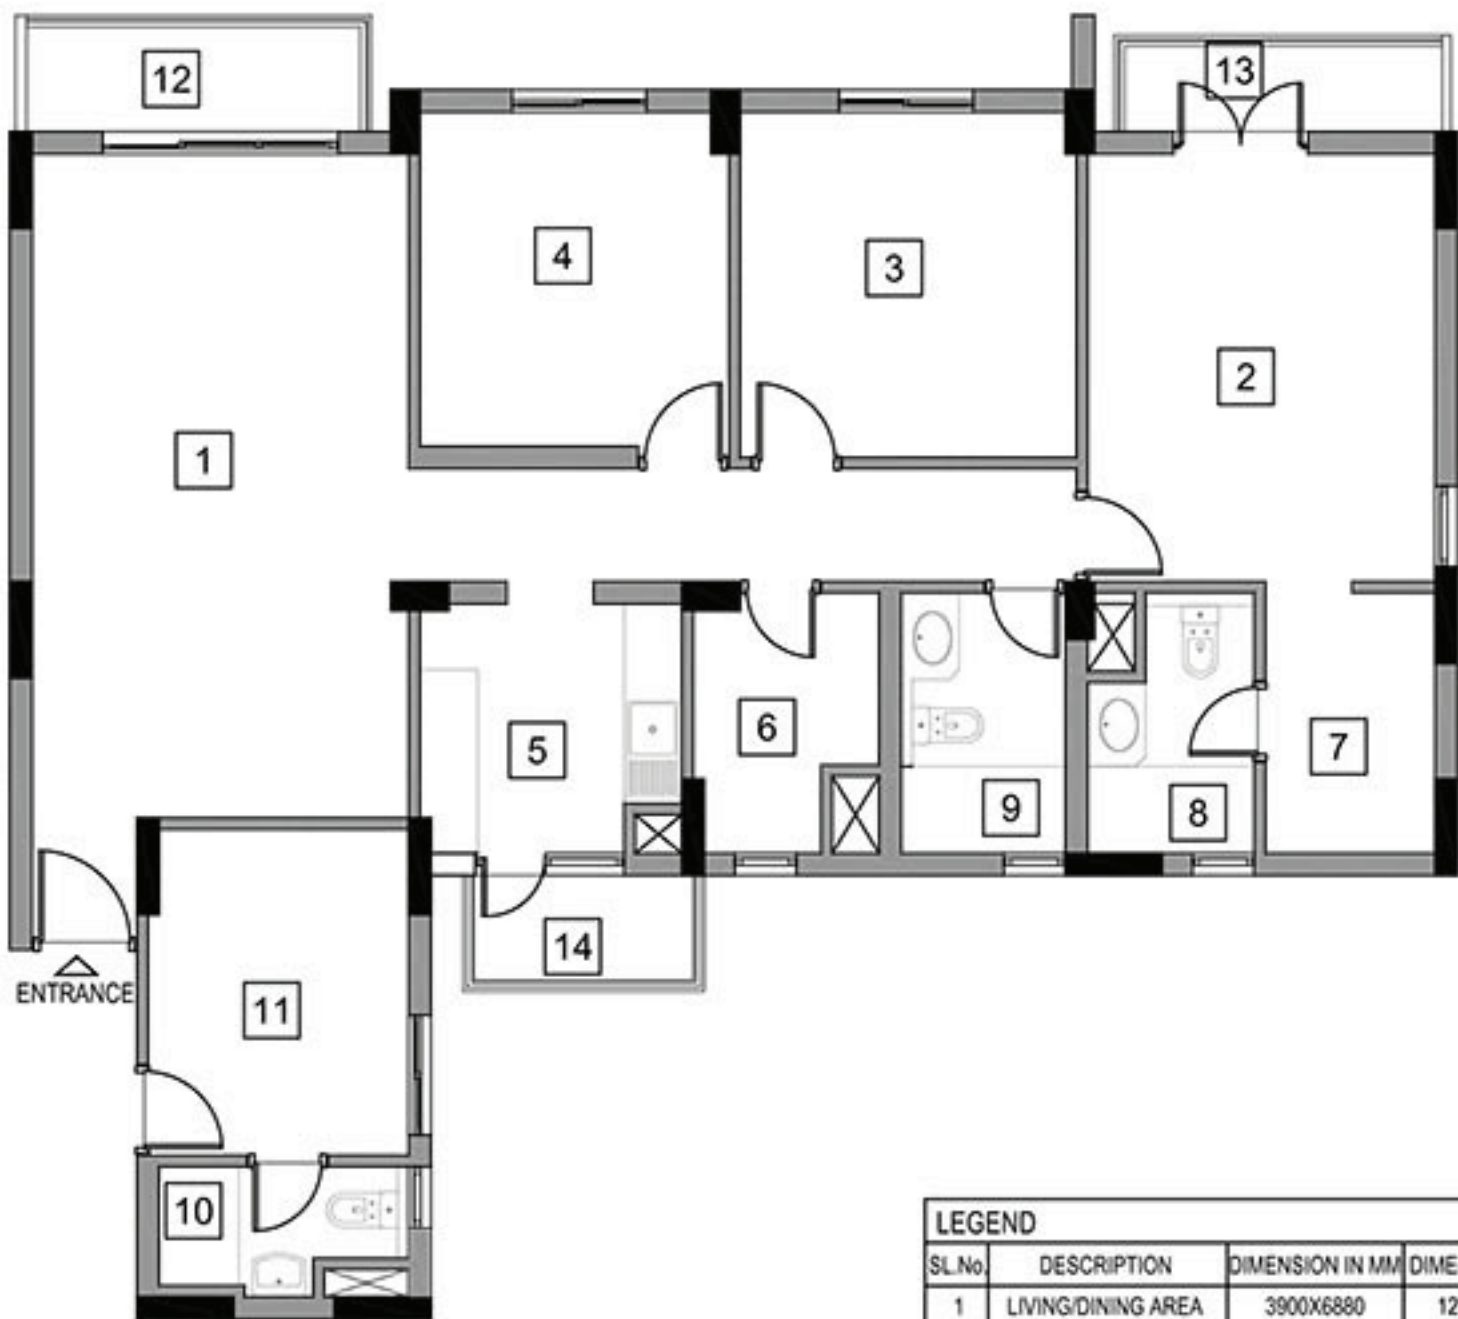

LEGEND			
SL.No	DESCRIPTION	DIMENSION IN MM	DIMENSION IN Ft./In.
1	LIVING/DINING AREA	3900X6880	12'-10" X 22'-7"
2	MASTER BED ROOM	3600X4430	11'-10" X 14'-6"
3	BED ROOM 1	3485X3580	11'-5" X 11'-9"
4	BED ROOM 2	3200X3465	10'-6" X 11'-4"
5	KITCHEN	2715X2585	8'-11" X 8'-6"
6	STORE	1925X2700	6'-4" X 8'-10"
7	DRESS	1760X2700	5'-9" X 8'-10"
8	TOILET-1	1725X2700	5'-8" X 8'-10"
9	TOILET-2	1700X2700	5'-7" X 8'-10"
10	TOILET-3	2585X1350	8'-6" X 4'-5"
11	SERVENT ROOM	2700X3380	8'-10" X 11'-1"
12	LIVING BALCONY	3457X1085	11'-4" X 3'-7"
13	BED ROOM BALCONY	3285X885	11'-4" X 2'-11"
14	UTILITY BALCONY	2500X1200	8'-2" X 3'-11"

+918586866824