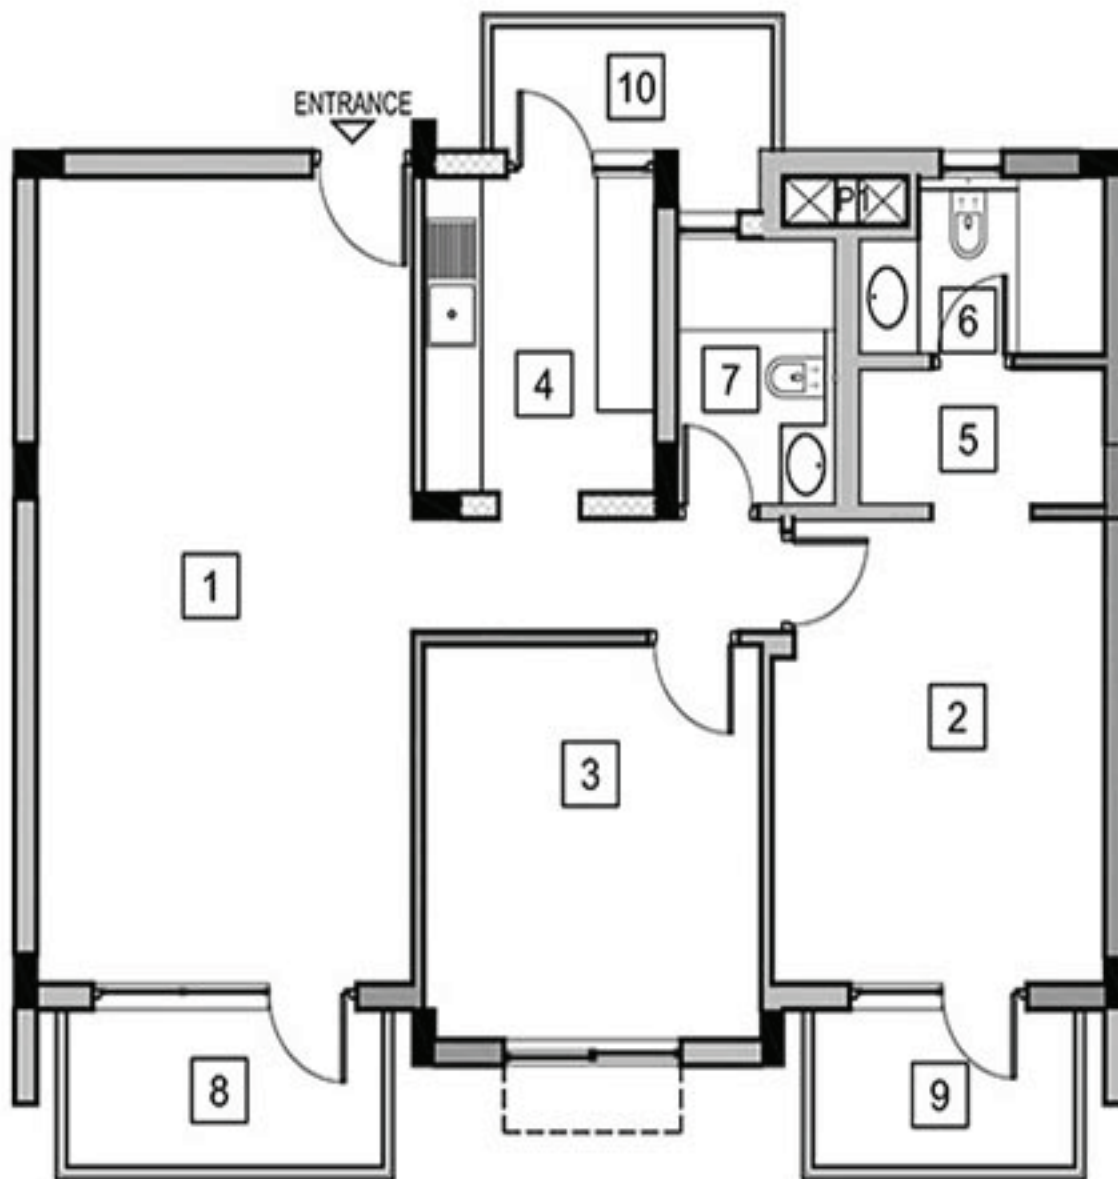

LEGEND			
SL.No	DESCRIPTION	DIMENSION IN MM	DIMENSION IN Ft./In.
1	DINING AREA	2270X2965	7-5" X 9'-9"
2	LIVING AREA	3300X4715	10'-10" X 15'-6"
3	MASTER BED ROOM	3400X4280	11'-2" X 14'-0"
4	KITCHEN	1900X2220	6'-3" X 7'-3"
5	DRESS	2415X1185	7'-11" X 3'-11"
6	TOILET-1	2415X1550	7'-11" X 5'-1"
7	UTILITY BALCONY	3160X1200	10'-4" X 3'-11"
8	PRIVATE GARDEN	7045X1860	23'-1" X 6'-1"

+918586866824

LEGEND			
SL.No	DESCRIPTION	DIMENSION IN MM	DIMENSION IN Ft./In.
1	LIVING/DINING AREA	3900X7245	12'-10" X 23'-9"
2	MASTER BED ROOM	3450X4170	11'-4" X 13'-8"
3	BED ROOM 1	3500X3540	11'-6" X 11'-8"
4	KITCHEN	2400X2835	7'-10" X 9'-4"
5	DRESS	2555X1235	8'-5" X 4'-0"
6	TOILET-1	2555X1600	8'-5" X 5'-3"
7	TOILET-2	1650X2400	5'-6" X 7'-10"
8	LIVING BALCONY	3500X1520	11'-6" X 5'-0"
9	BEDROOM BALCONY	2935X1520	9'-8" X 5'-0"
10	UTILITY BALCONY	3130X1220	10'-3" X 4'-0"

+918586866824

LEGEND			
SL.No	DESCRIPTION	DIMENSION IN MM	DIMENSION IN Ft./In.
1	LIVING/DINING AREA	3900X7245	12'-10" X 23'-9"
2	MASTER BED ROOM	3600X4430	11'-10" X 14'-6"
3	BED ROOM 1	3485X3580	11'-5" X 11'-9"
4	BED ROOM 2	3200X3465	10'-6" X 11'-4"
5	KITCHEN	2715X2585	8'-11" X 8'-6"
6	STORE	1925X2700	6'-4" X 8'-10"
7	DRESS	1760X2700	5'-9" X 8'-10"
8	TOILET-1	1725X2700	5'-8" X 8'-10"
9	TOILET-2	1700X2700	5'-7" X 8'-10"
10	LIVING BALCONY	3458X970	11'-4" X 3'-2"
11	BED ROOM BALCONY	3275X885	10'-9" X 2'-11"
12	UTILITY BALCONY	2500X1200	8'-2" X 3'-11"

+918586866824

LEGEND			
SL.No.	DESCRIPTION	DIMENSION IN MM	DIMENSION IN Ft./In.
1	LIVING-DINING AREA	3900X6880	12'-10" X 22'-7"
2	MASTER BED ROOM	3600X4430	11'-10" X 14'-6"
3	BED ROOM 1	3485X3580	11'-5" X 11'-9"
4	BED ROOM 2	3200X3465	10'-6" X 11'-4"
5	KITCHEN	2715X2585	8'-11" X8'-6"
6	STORE	1925X2700	6'-4" X8'-10"
7	DRESS	1760X2700	5'-9" X8'-10"
8	TOILET-1	1725X2700	5'-8" X 8'-10"
9	TOILET-2	1700X2700	5'-7" X8'-10"
10	TOILET-3	2585X1350	8'-6" X4'-5"
11	SERVENT ROOM	3380X2700	11'-1" X8'-10"
12	UTILITY BALCONY	2500X1200	8'-2" X 3'-11"
13	PRIVATE GARDEN	13655X1870	44'-10" X 6'-2"