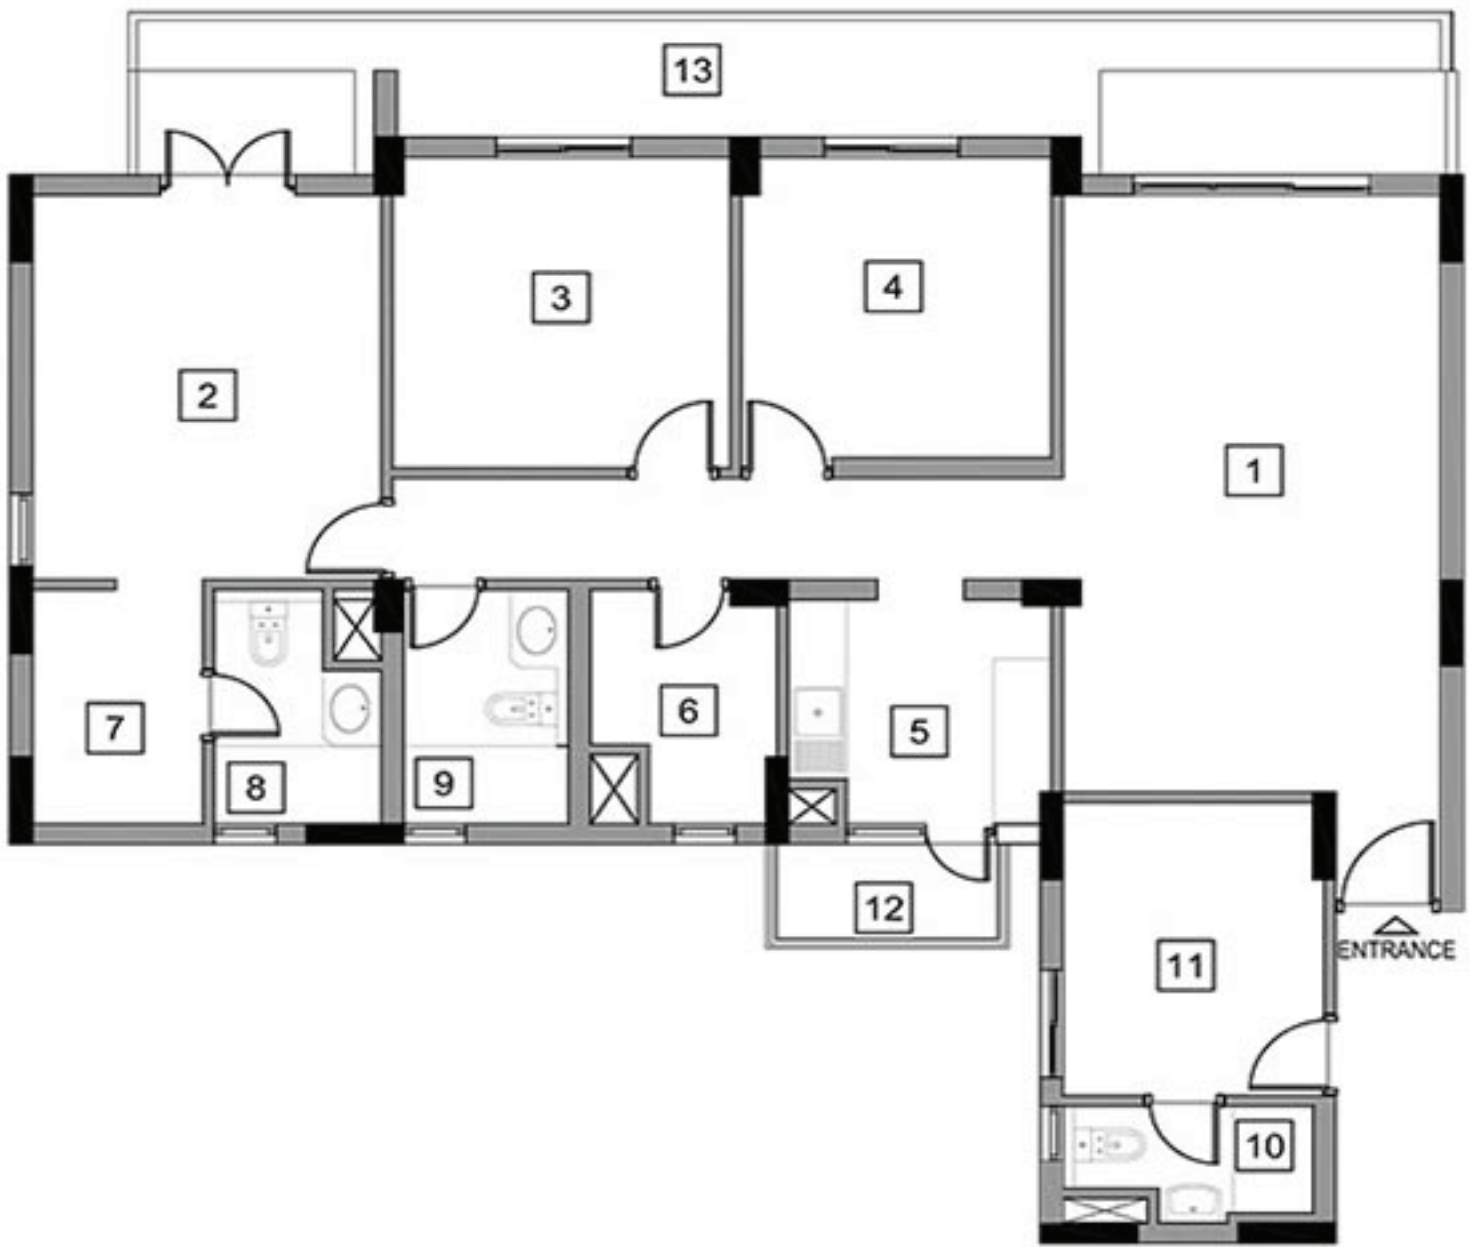

LEGEND			
SL.No	DESCRIPTION	DIMENSION IN MM	DIMENSION IN Ft./In.
1	DINING AREA	2270X2965	7-5" X 9'-9"
2	LIVING AREA	3300X4715	10'-10" X 15'-6"
3	MASTER BED ROOM	3400X4280	11'-2" X 14'-0"
4	KITCHEN	1900X2220	6'-3" X 7'-3"
5	DRESS	2415X1185	7'-11" X 3'-11"
6	TOILET-1	2415X1550	7'-11" X 5'-1"
7	UTILITY BALCONY	3160X1200	10'-4" X 3'-11"
8	PRIVATE GARDEN	7045X1860	23'-1" X 6'-1"

+918586866824

LEGEND			
SL.No	DESCRIPTION	DIMENSION IN MM	DIMENSION IN Ft./In.
1	LIVING/DINING AREA	3900X7245	12'-10" X 23'-9"
2	MASTER BED ROOM	3450X4170	11'-4" X 13'-8"
3	BED ROOM 1	3500X3540	11'-6" X 11'-8"
4	KITCHEN	2400X2835	7'-10" X 9'-4"
5	DRESS	2555X1235	8'-5" X 4'-0"
6	TOILET-1	2555X1600	8'-5" X 5'-3"
7	TOILET-2	1650X2400	5'-6" X 7'-10"
8	LIVING BALCONY	3500X1520	11'-6" X 5'-0"
9	BEDROOM BALCONY	2935X1520	9'-8" X 5'-0"
10	UTILITY BALCONY	3130X1220	10'-3" X 4'-0"

+918586866824

LEGEND			
SL.No	DESCRIPTION	DIMENSION IN MM	DIMENSION IN Ft./In.
1	LIVING/DINING AREA	3900X7245	12'-10" X 23'-9"
2	MASTER BED ROOM	3600X4430	11'-10" X 14'-6"
3	BED ROOM 1	3485X3580	11'-5" X 11'-9"
4	BED ROOM 2	3200X3465	10'-6" X 11'-4"
5	KITCHEN	2715X2585	8'-11" X 8'-6"
6	STORE	1925X2700	6'-4" X 8'-10"
7	DRESS	1760X2700	5'-9" X 8'-10"
8	TOILET-1	1725X2700	5'-8" X 8'-10"
9	TOILET-2	1700X2700	5'-7" X 8'-10"
10	LIVING BALCONY	3458X970	11'-4" X 3'-2"
11	BED ROOM BALCONY	3275X885	10'-9" X 2'-11"
12	UTILITY BALCONY	2500X1200	8'-2" X 3'-11"

+918586866824

LEGEND			
SL.No.	DESCRIPTION	DIMENSION IN MM	DIMENSION IN Ft./In.
1	LIVING-DINING AREA	3900X6880	12'-10" X 22'-7"
2	MASTER BED ROOM	3600X4430	11'-10" X 14'-6"
3	BED ROOM 1	3485X3580	11'-5" X 11'-9"
4	BED ROOM 2	3200X3465	10'-6" X 11'-4"
5	KITCHEN	2715X2585	8'-11" X8'-6"
6	STORE	1925X2700	6'-4" X8'-10"
7	DRESS	1760X2700	5'-9" X8'-10"
8	TOILET-1	1725X2700	5'-8" X 8'-10"
9	TOILET-2	1700X2700	5'-7" X8'-10"
10	TOILET-3	2585X1350	8'-6" X4'-5"
11	SERVENT ROOM	3380X2700	11'-1" X8'-10"
12	UTILITY BALCONY	2500X1200	8'-2" X 3'-11"
13	PRIVATE GARDEN	13655X1870	44'-10" X 6'-2"