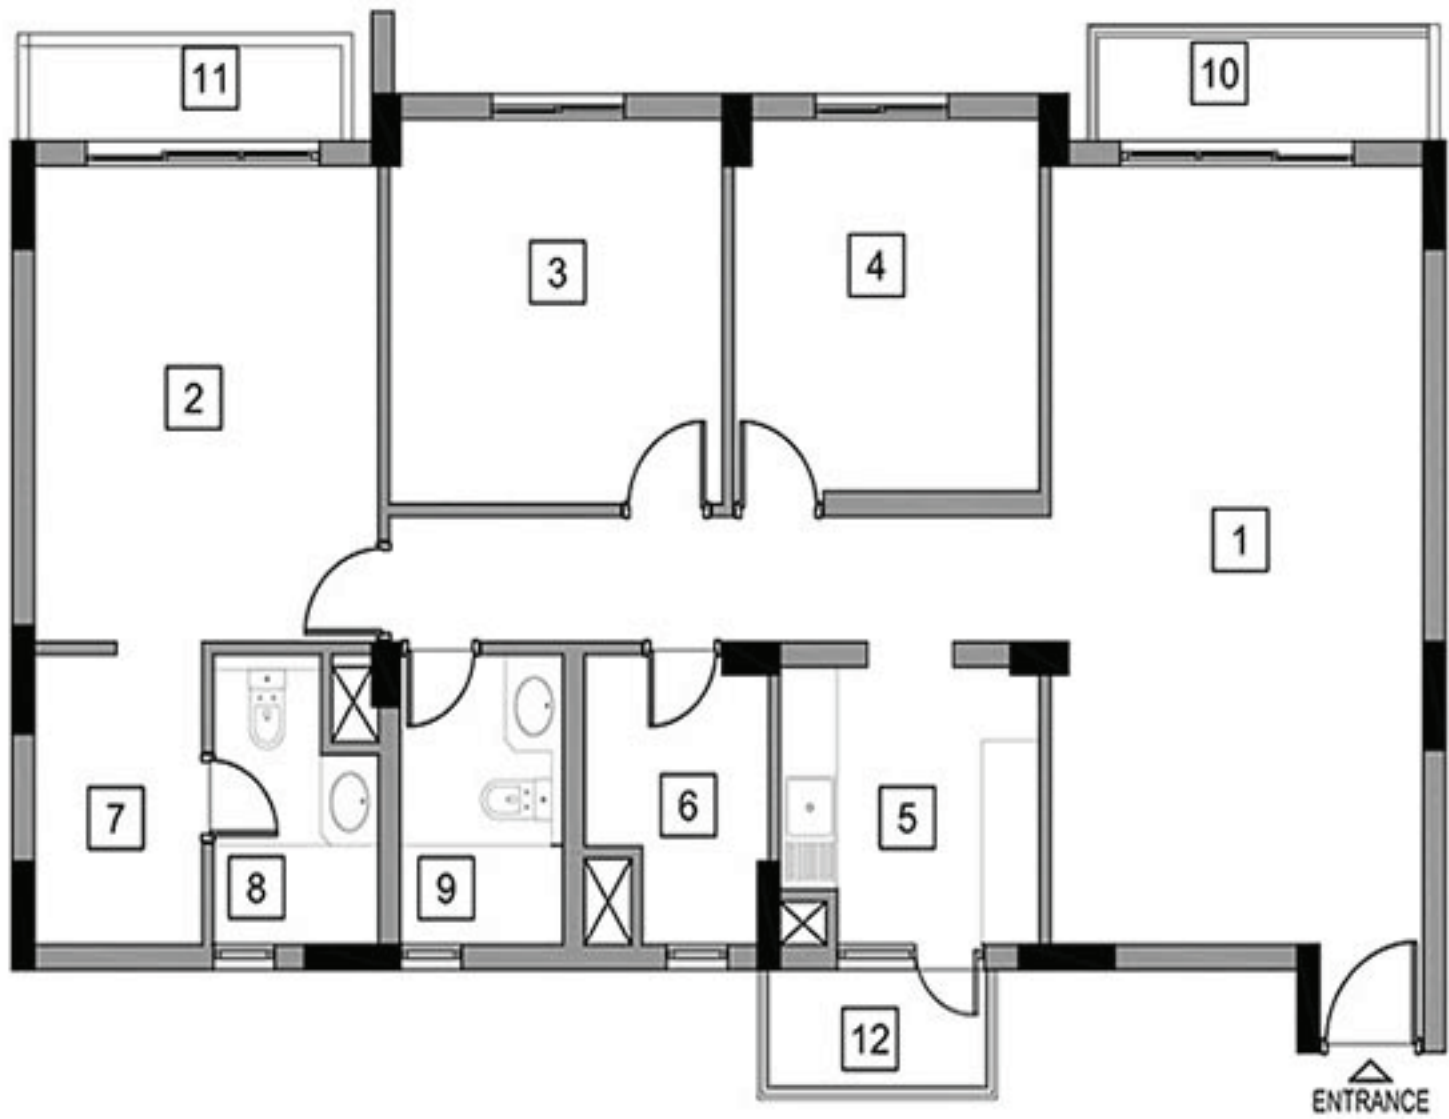

LEGEND			
SL.No	DESCRIPTION	DIMENSION IN MM	DIMENSION IN Ft./In.
1	DINING AREA	2270X2965	7-5" X 9'-9"
2	LIVING AREA	3300X4715	10'-10" X 15'-6"
3	MASTER BED ROOM	3400X4280	11'-2" X 14'-0"
4	KITCHEN	1900X2220	6'-3" X 7'-3"
5	DRESS	2415X1185	7'-11" X 3'-11"
6	TOILET-1	2415X1550	7'-11" X 5'-1"
7	UTILITY BALCONY	3160X1200	10'-4" X 3'-11"
8	PRIVATE GARDEN	7045X1860	23'-1" X 6'-1"

+918586866824

LEGEND			
SL.No	DESCRIPTION	DIMENSION IN MM	DIMENSION IN Ft./In.
1	LIVING/DINING AREA	3900X7245	12'-10" X 23'-9"
2	MASTER BED ROOM	3450X4170	11'-4" X 13'-8"
3	BED ROOM 1	3500X3540	11'-6" X 11'-8"
4	KITCHEN	2400X2835	7'-10" X 9'-4"
5	DRESS	2555X1235	8'-5" X 4'-0"
6	TOILET-1	2555X1600	8'-5" X 5'-3"
7	TOILET-2	1650X2400	5'-6" X 7'-10"
8	LIVING BALCONY	3500X1520	11'-6" X 5'-0"
9	BEDROOM BALCONY	2935X1520	9'-8" X 5'-0"
10	UTILITY BALCONY	3130X1220	10'-3" X 4'-0"

+918586866824

LEGEND			
SL.No	DESCRIPTION	DIMENSION IN MM	DIMENSION IN Ft./In.
1	LIVING/DINING AREA	3900X7245	12'-10" X 23'-9"
2	MASTER BED ROOM	3600X4430	11'-10" X 14'-6"
3	BED ROOM 1	3485X3580	11'-5" X 11'-9"
4	BED ROOM 2	3200X3465	10'-6" X 11'-4"
5	KITCHEN	2715X2585	8'-11" X 8'-6"
6	STORE	1925X2700	6'-4" X 8'-10"
7	DRESS	1760X2700	5'-9" X 8'-10"
8	TOILET-1	1725X2700	5'-8" X 8'-10"
9	TOILET-2	1700X2700	5'-7" X 8'-10"
10	LIVING BALCONY	3458X970	11'-4" X 3'-2"
11	BED ROOM BALCONY	3275X885	10'-9" X 2'-11"
12	UTILITY BALCONY	2500X1200	8'-2" X 3'-11"

+918586866824

LEGEND			
SL.No.	DESCRIPTION	DIMENSION IN MM	DIMENSION IN Ft./In.
1	LIVING-DINING AREA	3900X6880	12'-10" X 22'-7"
2	MASTER BED ROOM	3600X4430	11'-10" X 14'-6"
3	BED ROOM 1	3485X3580	11'-5" X 11'-9"
4	BED ROOM 2	3200X3465	10'-6" X 11'-4"
5	KITCHEN	2715X2585	8'-11" X8'-6"
6	STORE	1925X2700	6'-4" X8'-10"
7	DRESS	1760X2700	5'-9" X8'-10"
8	TOILET-1	1725X2700	5'-8" X 8'-10"
9	TOILET-2	1700X2700	5'-7" X8'-10"
10	TOILET-3	2585X1350	8'-6" X4'-5"
11	SERVENT ROOM	3380X2700	11'-1" X8'-10"
12	UTILITY BALCONY	2500X1200	8'-2" X 3'-11"
13	PRIVATE GARDEN	13655X1870	44'-10" X 6'-2"