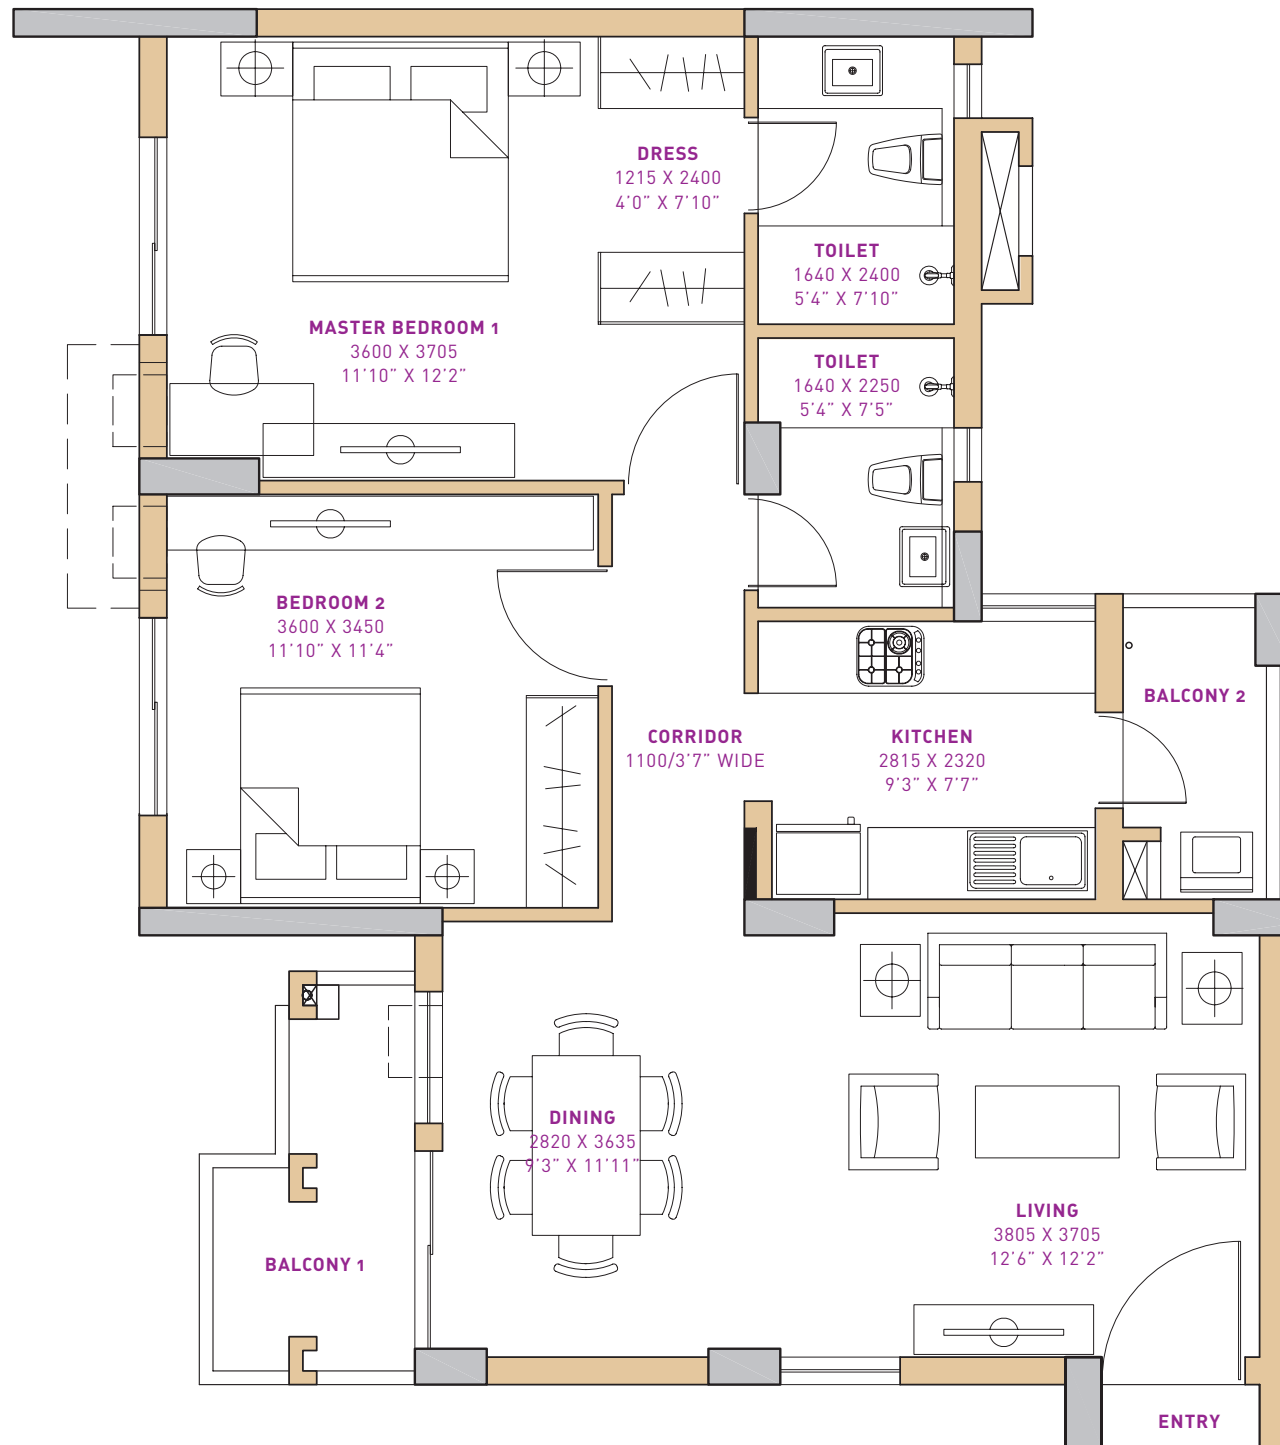

1BHK

SUPER AREA 907.62 SQ. FT.

+918586866824

2BHK

SUPER AREA 1298.05 SQ. FT.

+918586866824

2BHK+STUDY (B)

SUPER AREA 1430.39 SQ. FT.

+918586866824

2BHK+STUDY (A)

SUPER AREA 1428.08 SQ. FT.

+918586866824

3BHK+S+SQ

SUPER AREA 2158.33 SQ. FT.

+918586866824

3BHK+STUDY

SUPER AREA 1877.53 SQ. FT.

+918586866824

4BHK+SQ

SUPER AREA 2423.17 SQ. FT.

+918586866824