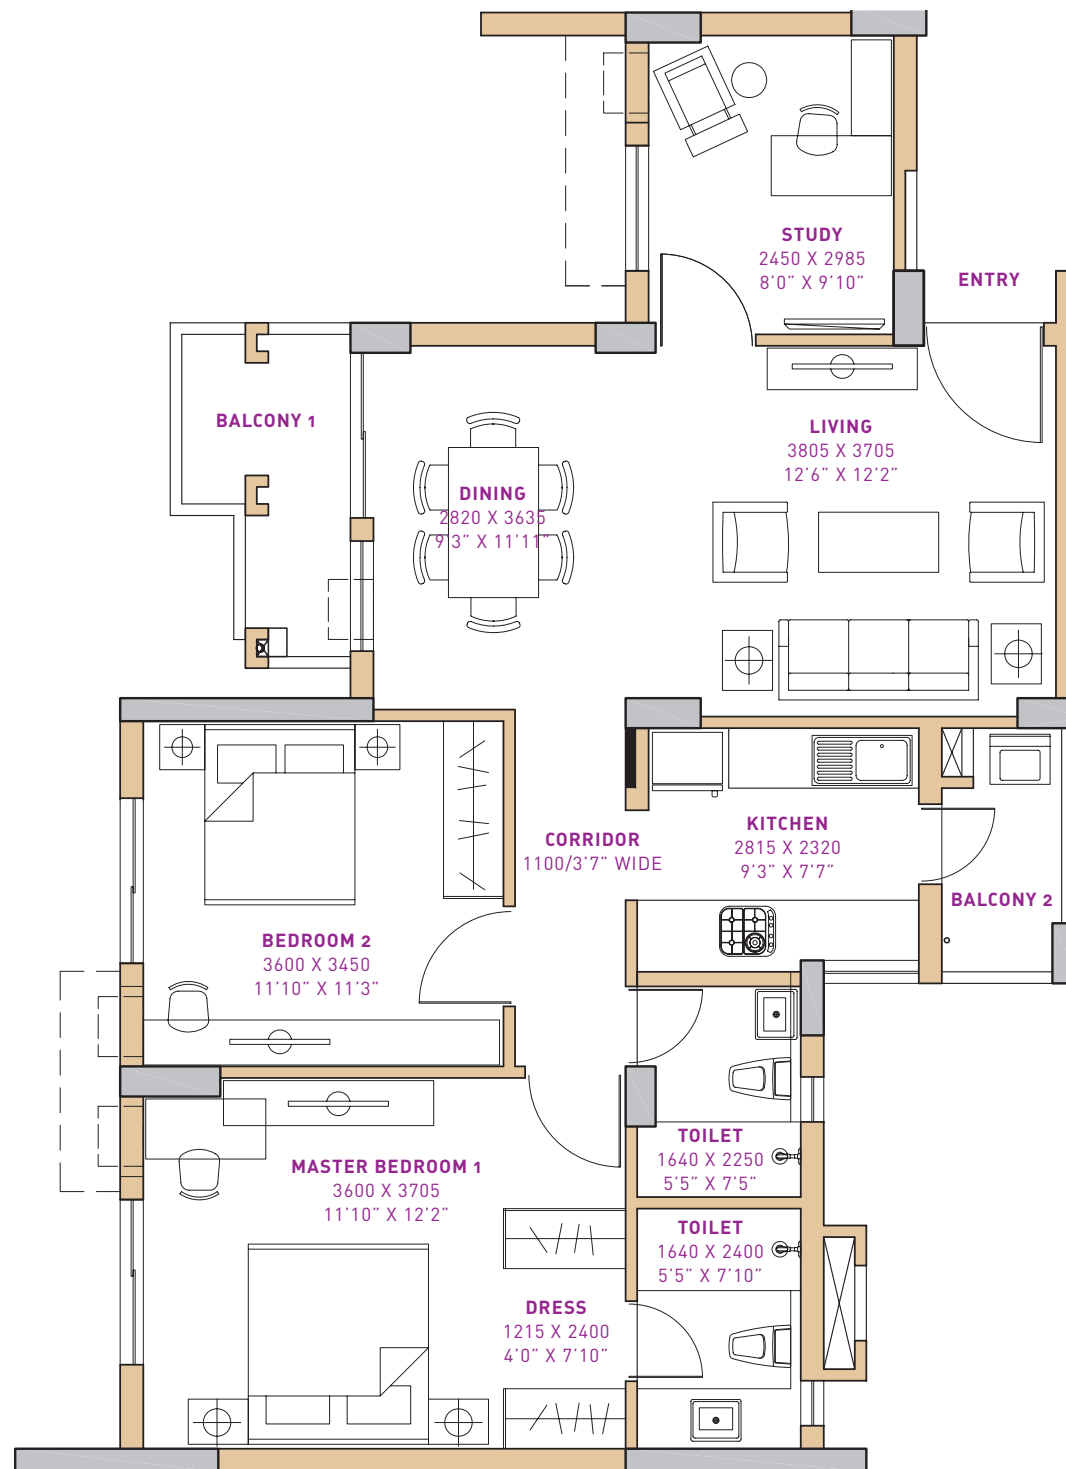

1BHK

SUPER AREA 907.62 SQ. FT.

+918586866824

2BHK

SUPER AREA 1298.05 SQ. FT.

+918586866824

2BHK+STUDY (B)

SUPER AREA 1430.39 SQ. FT.

+918586866824

2BHK+STUDY (A)

SUPER AREA 1428.08 SQ. FT.

+918586866824

3BHK+S+SQ

SUPER AREA 2158.33 SQ. FT.

+918586866824

3BHK+STUDY

SUPER AREA 1877.53 SQ. FT.

+918586866824

4BHK+SQ

SUPER AREA 2423.17 SQ. FT.

+918586866824