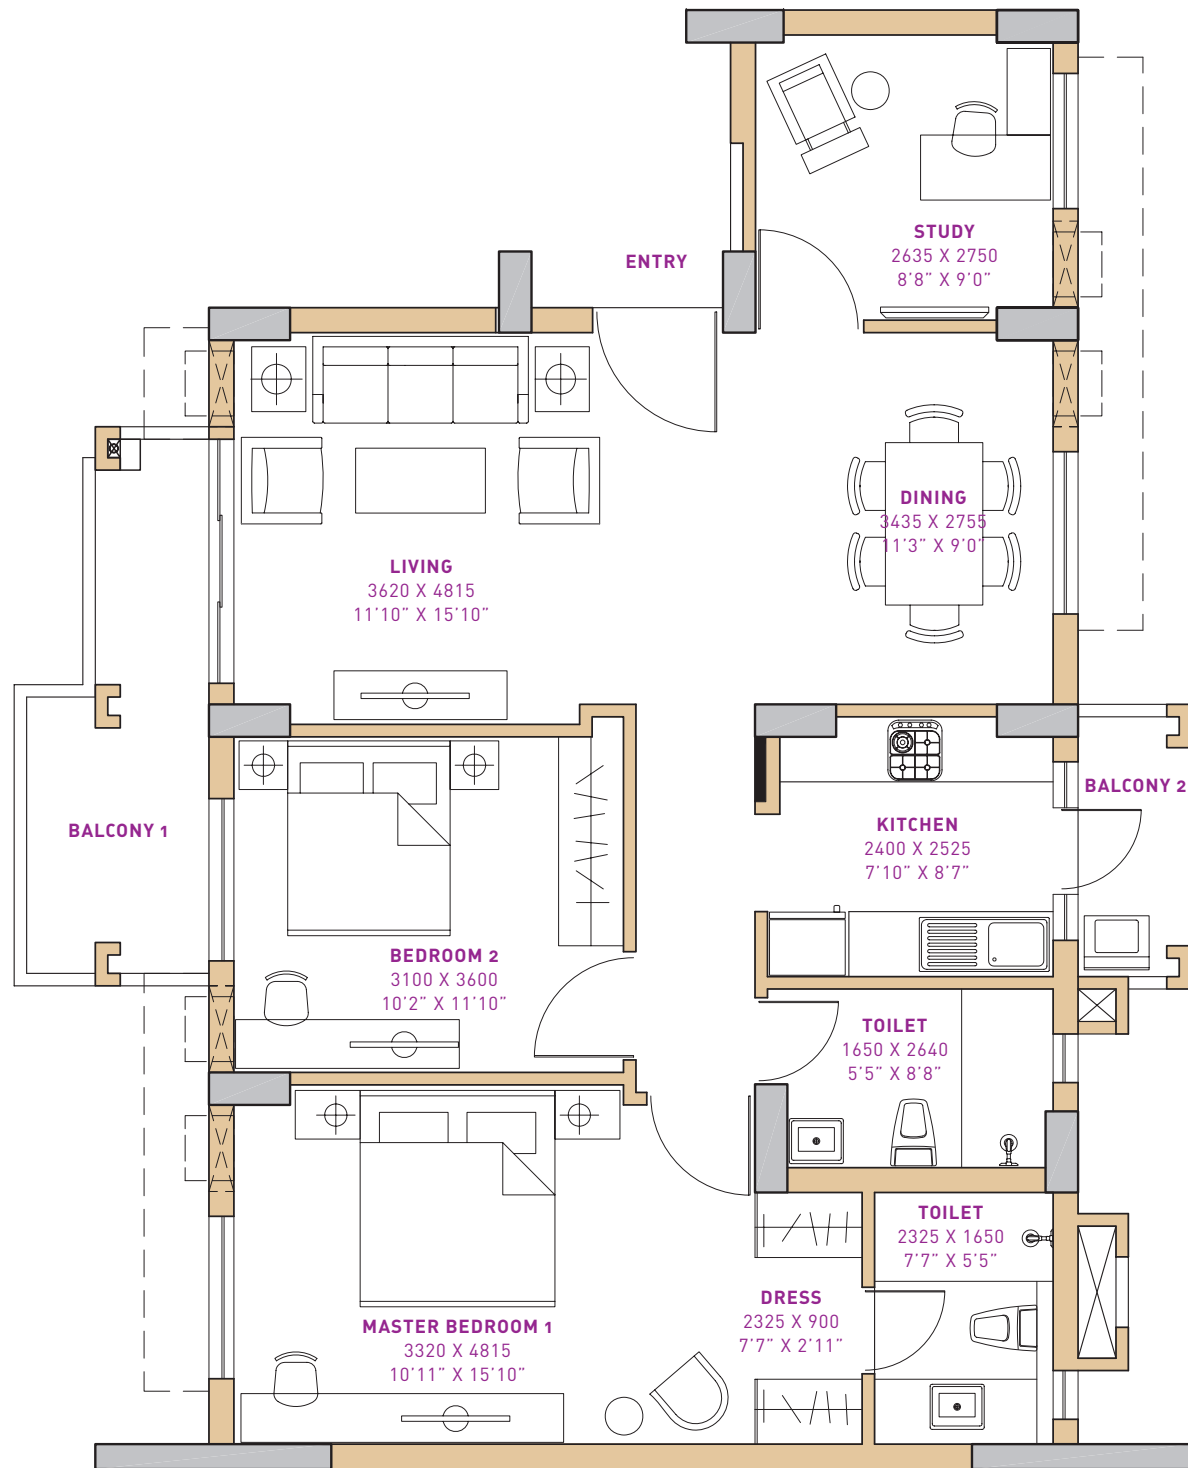

1BHK

SUPER AREA 907.62 SQ. FT.

+918586866824

2BHK

SUPER AREA 1298.05 SQ. FT.

+918586866824

2BHK+STUDY (B)

SUPER AREA 1430.39 SQ. FT.

+918586866824

2BHK+STUDY (A)

SUPER AREA 1428.08 SQ. FT.

+918586866824

3BHK+S+SQ

SUPER AREA 2158.33 SQ. FT.

+918586866824

3BHK+STUDY

SUPER AREA 1877.53 SQ. FT.

+918586866824

4BHK+SQ

SUPER AREA 2423.17 SQ. FT.

+918586866824