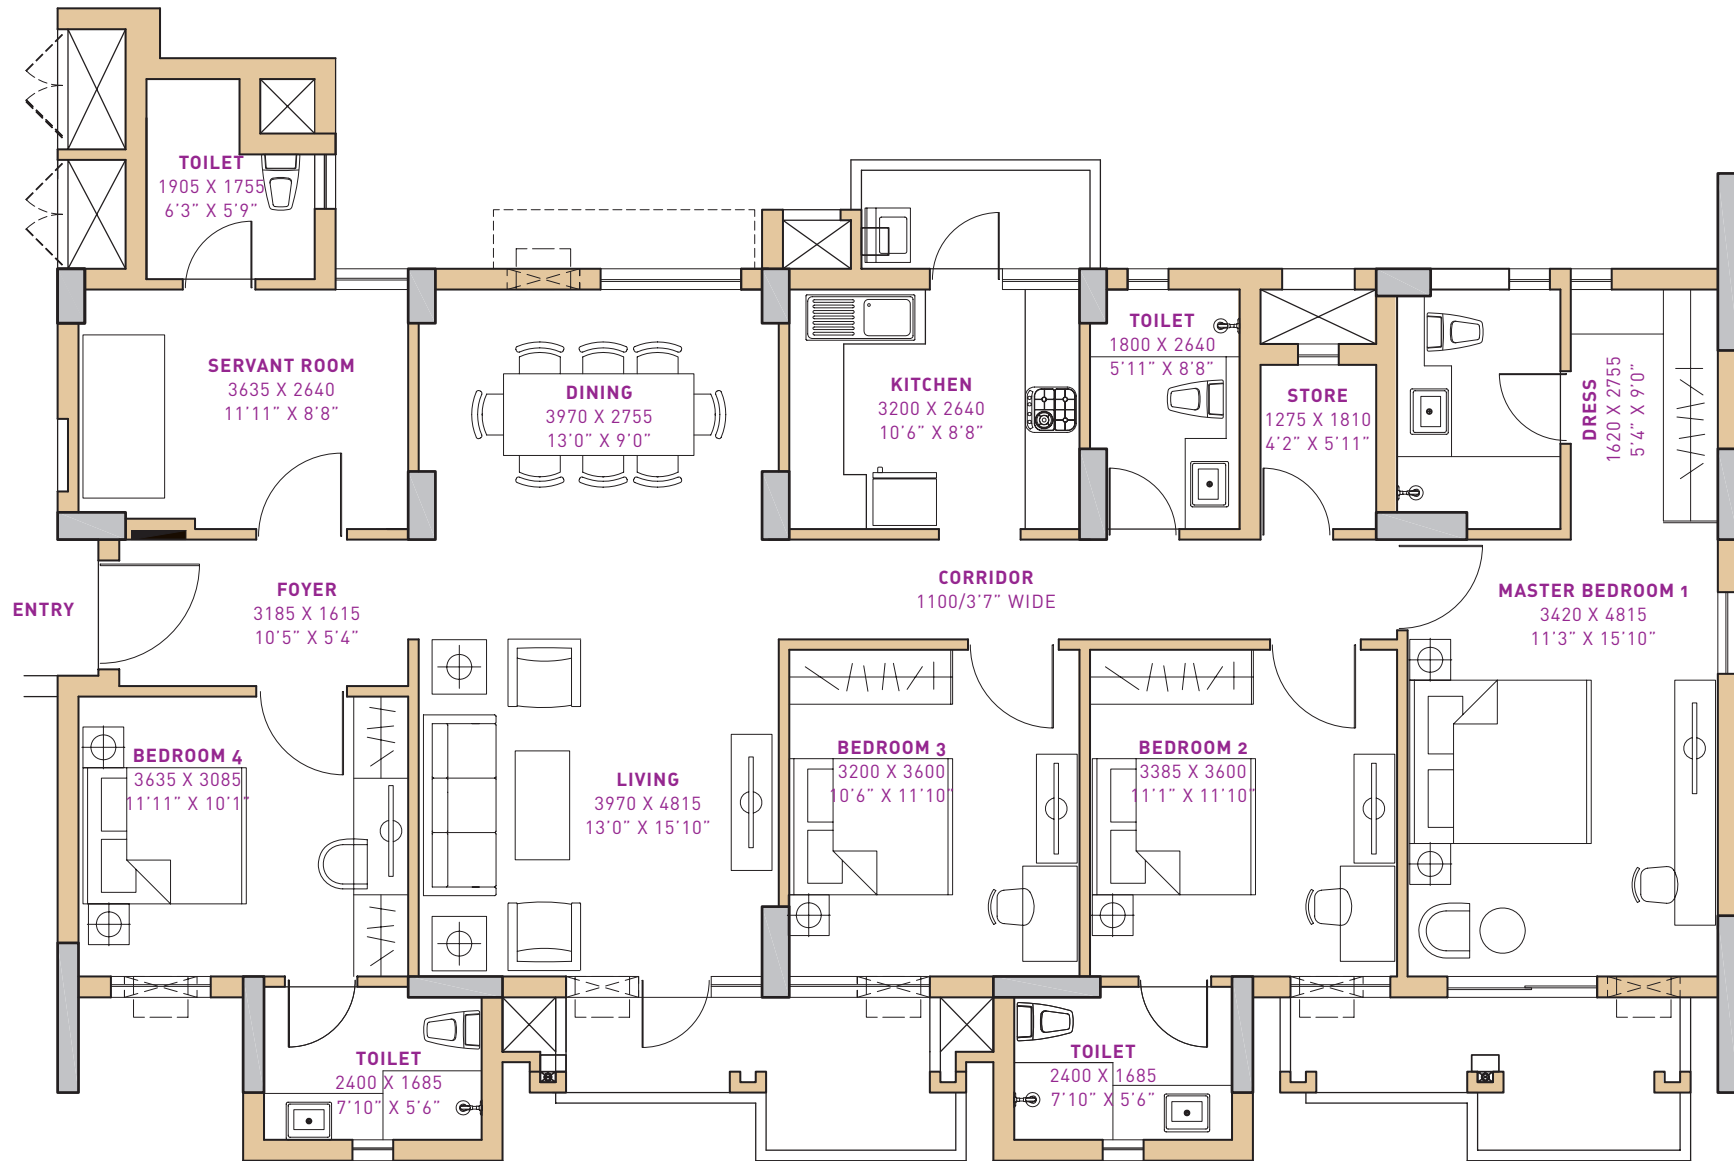

1BHK

SUPER AREA 907.62 SQ. FT.

+918586866824

2BHK

SUPER AREA 1298.05 SQ. FT.

+918586866824

2BHK+STUDY (B)

SUPER AREA 1430.39 SQ. FT.

+918586866824

2BHK+STUDY (A)

SUPER AREA 1428.08 SQ. FT.

+918586866824

3BHK+S+SQ

SUPER AREA 2158.33 SQ. FT.

+918586866824

3BHK+STUDY

SUPER AREA 1877.53 SQ. FT.

+918586866824

4BHK+SQ

SUPER AREA 2423.17 SQ. FT.

+918586866824