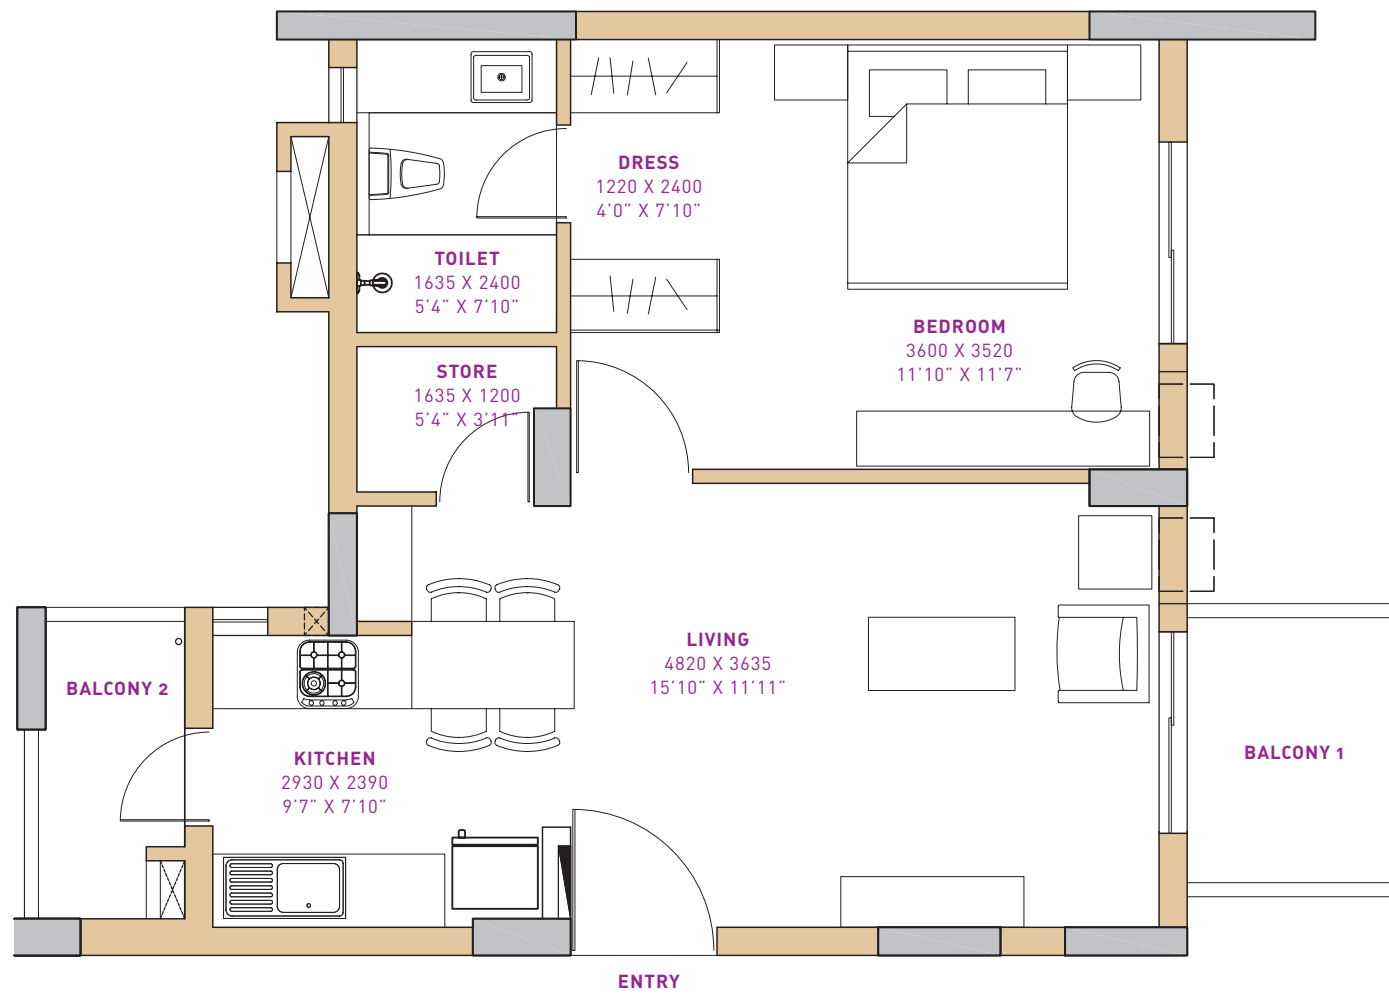

1BHK

SUPER AREA 907.62 SQ. FT.

+918586866824

2BHK

SUPER AREA 1298.05 SQ. FT.

+918586866824

2BHK+STUDY (B)

SUPER AREA 1430.39 SQ. FT.

+918586866824

2BHK+STUDY (A)

SUPER AREA 1428.08 SQ. FT.

+918586866824

3BHK+S+SQ

SUPER AREA 2158.33 SQ. FT.

+918586866824

3BHK+STUDY

SUPER AREA 1877.53 SQ. FT.

+918586866824

4BHK+SQ

SUPER AREA 2423.17 SQ. FT.

+918586866824