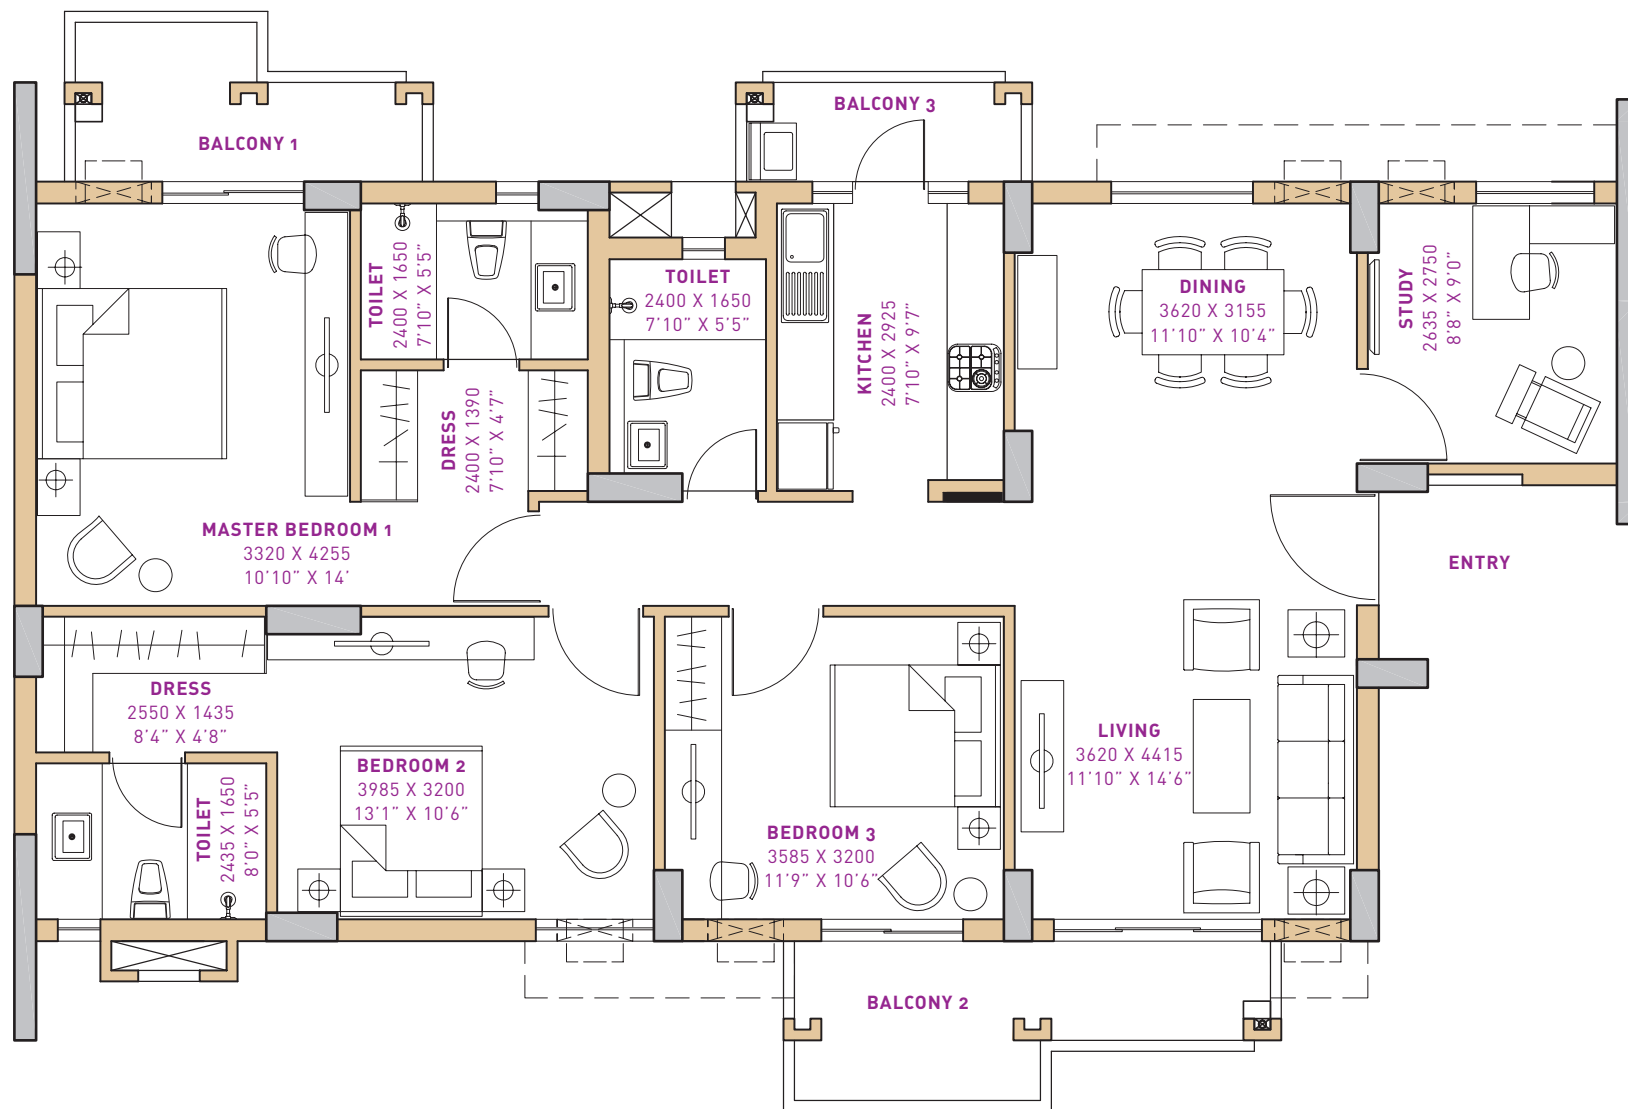

1BHK

SUPER AREA 907.62 SQ. FT.

+918586866824

2BHK

SUPER AREA 1298.05 SQ. FT.

+918586866824

2BHK+STUDY (B)

SUPER AREA 1430.39 SQ. FT.

+918586866824

2BHK+STUDY (A)

SUPER AREA 1428.08 SQ. FT.

+918586866824

3BHK+S+SQ

SUPER AREA 2158.33 SQ. FT.

+918586866824

3BHK+STUDY

SUPER AREA 1877.53 SQ. FT.

+918586866824

4BHK+SQ

SUPER AREA 2423.17 SQ. FT.

+918586866824