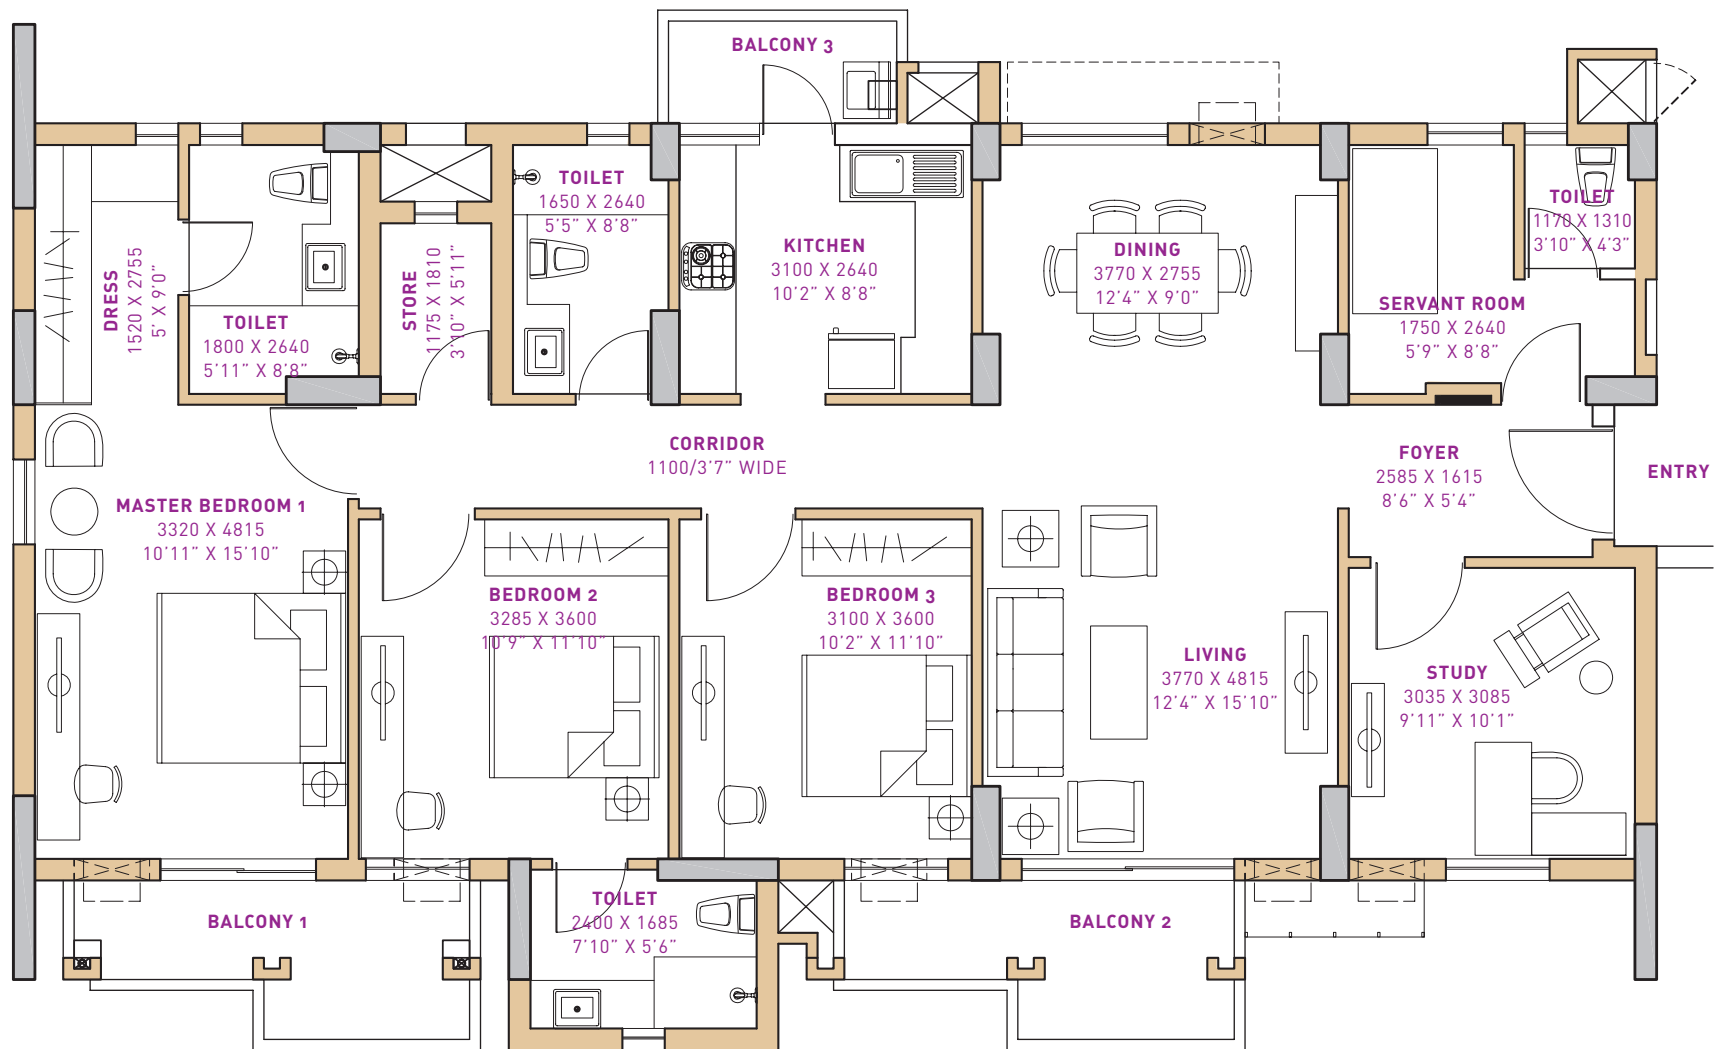

1BHK

SUPER AREA 907.62 SQ. FT.

+918586866824

2BHK

SUPER AREA 1298.05 SQ. FT.

+918586866824

2BHK+STUDY (B)

SUPER AREA 1430.39 SQ. FT.

+918586866824

2BHK+STUDY (A)

SUPER AREA 1428.08 SQ. FT.

+918586866824

3BHK+S+SQ

SUPER AREA 2158.33 SQ. FT.

+918586866824

3BHK+STUDY

SUPER AREA 1877.53 SQ. FT.

+918586866824

4BHK+SQ

SUPER AREA 2423.17 SQ. FT.

+918586866824