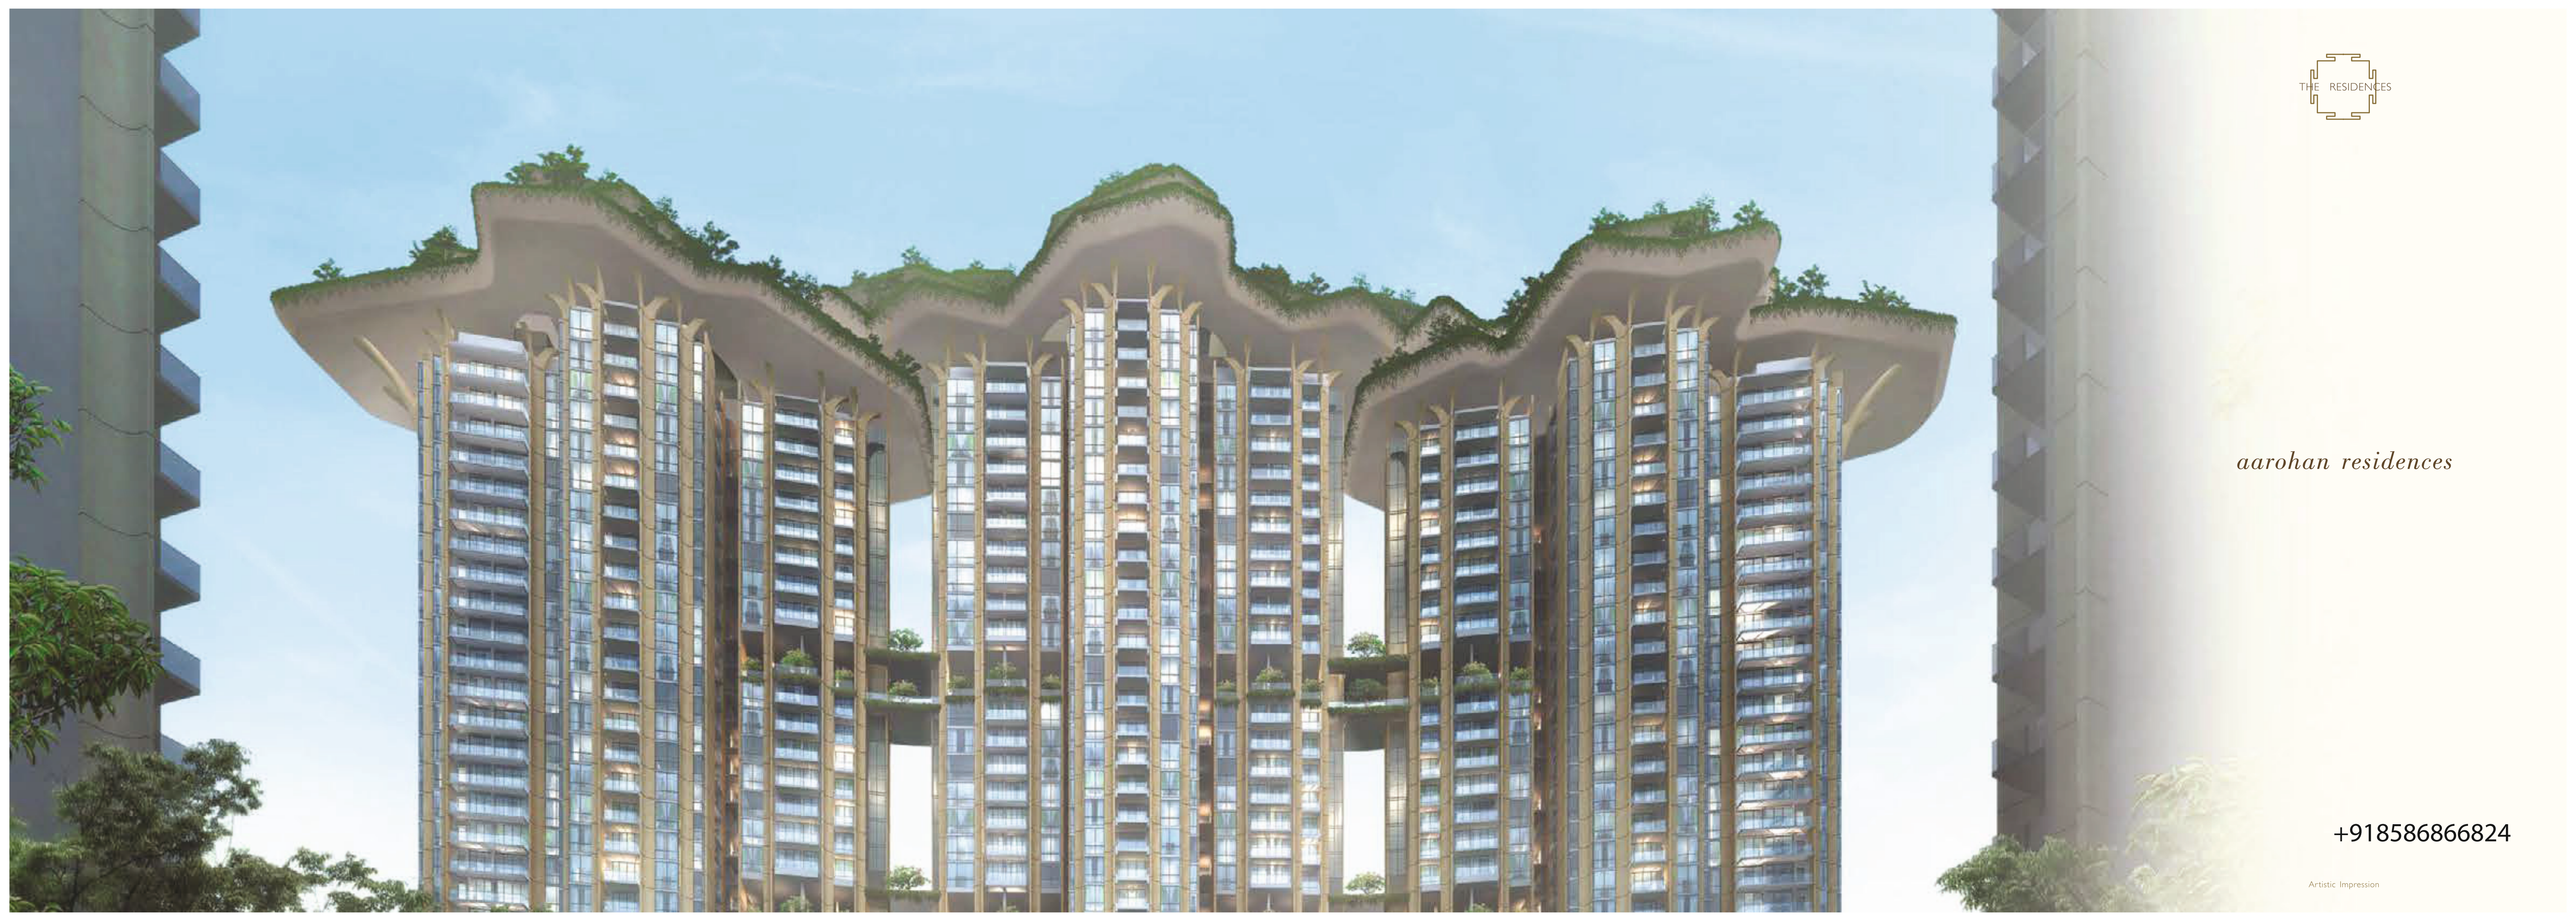

aarohan residences

+918586866824

Artistic Impression