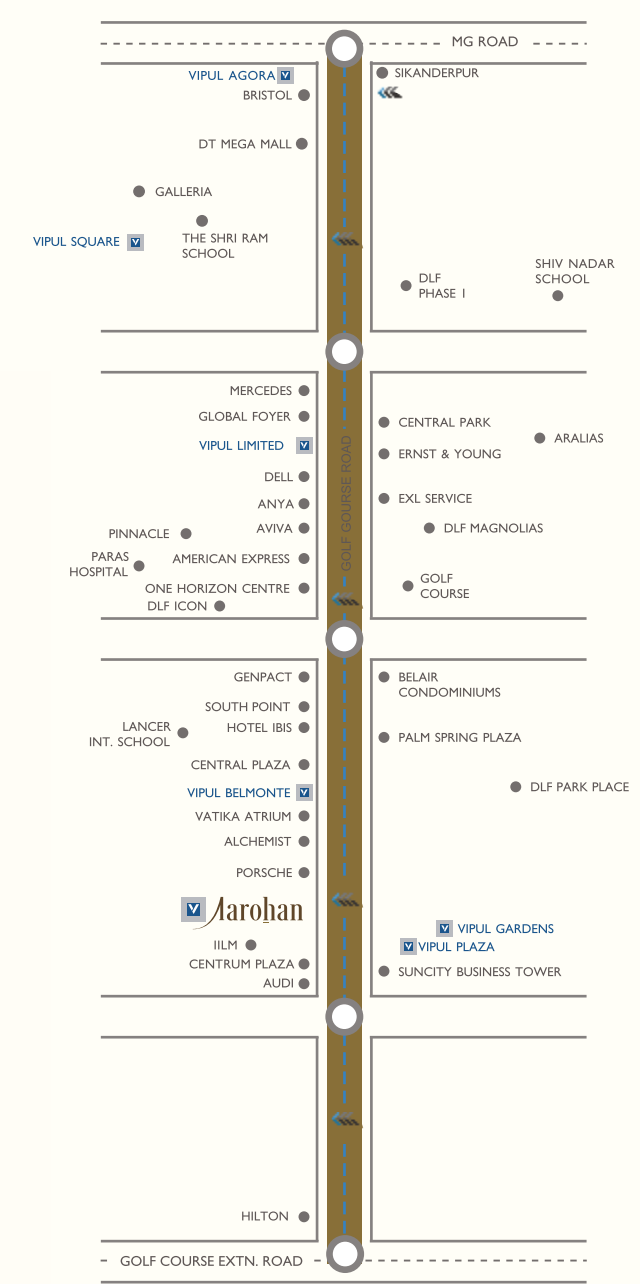

SITE PLAN

- | | |
|-------------------------------|--------------------------------------|
| 1
MAIN ENTRANCE | 7
POOL DECK |
| 2
BOULEVARD DRIVE | 8
SWIMMING POOL |
| 3
SPORTS FIELDS | 9
CENTRAL ARENA |
| 4
PORTE COCHERE | 10
BASEMENT ACCESS |
| 5
EXPRESS ELEVATORS | 11
SKY HUB & ICONIC TOWERS |
| 6
AAROHAN RETREAT | 12
SECONDARY ACCESS |

+918586866824

*It doesn't get better than
Golf Course Road, Gurgaon*

+918586866824

LOCATION MAP

Every city in the world has its address of pride. Gurgaon has it in the name of Golf Course Road, a vibrant flourishing stretch of 8.3 km, originating from the famous 'Mall Mile' MG Road and connecting it to Southern Peripheral Road.