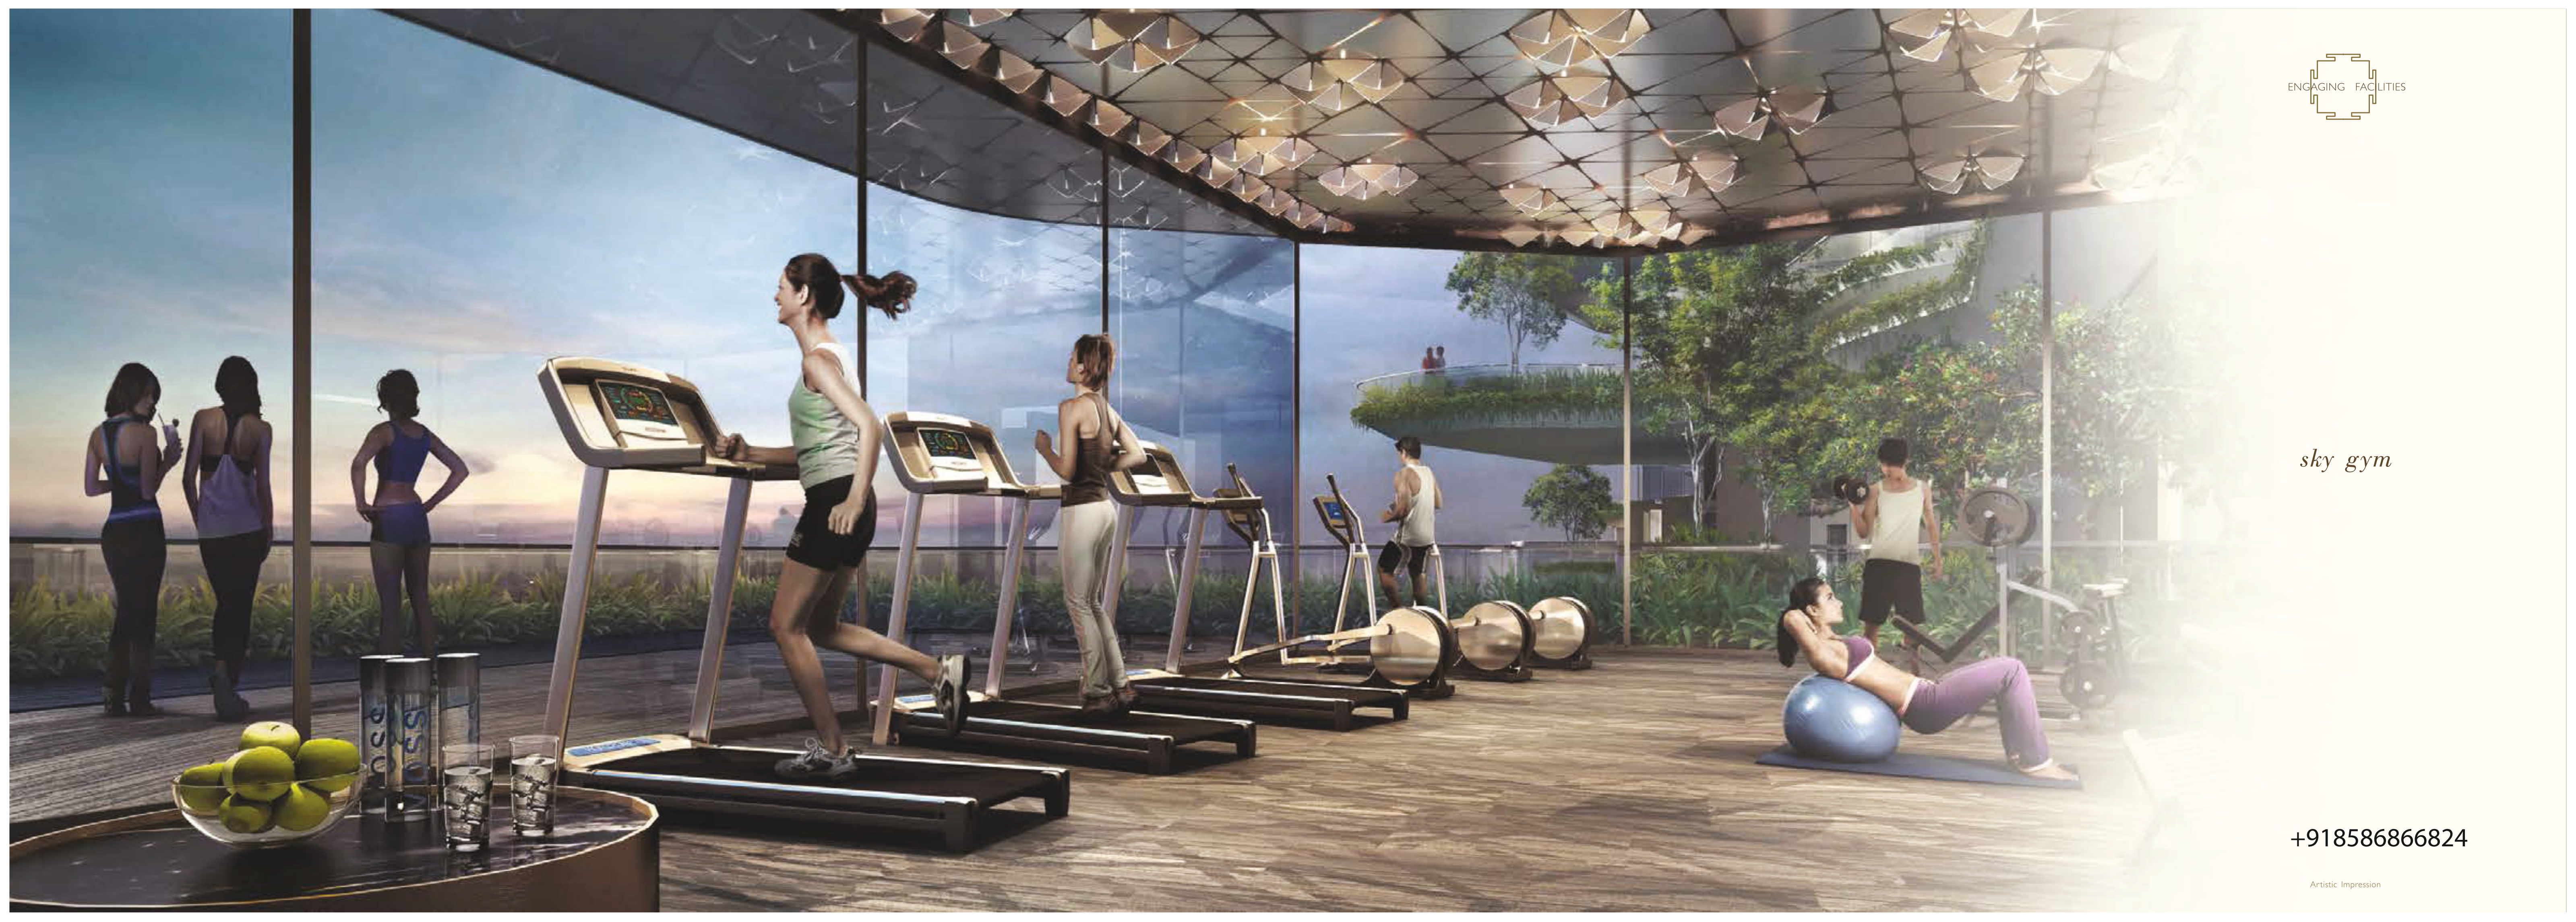

sky gym

+918586866824