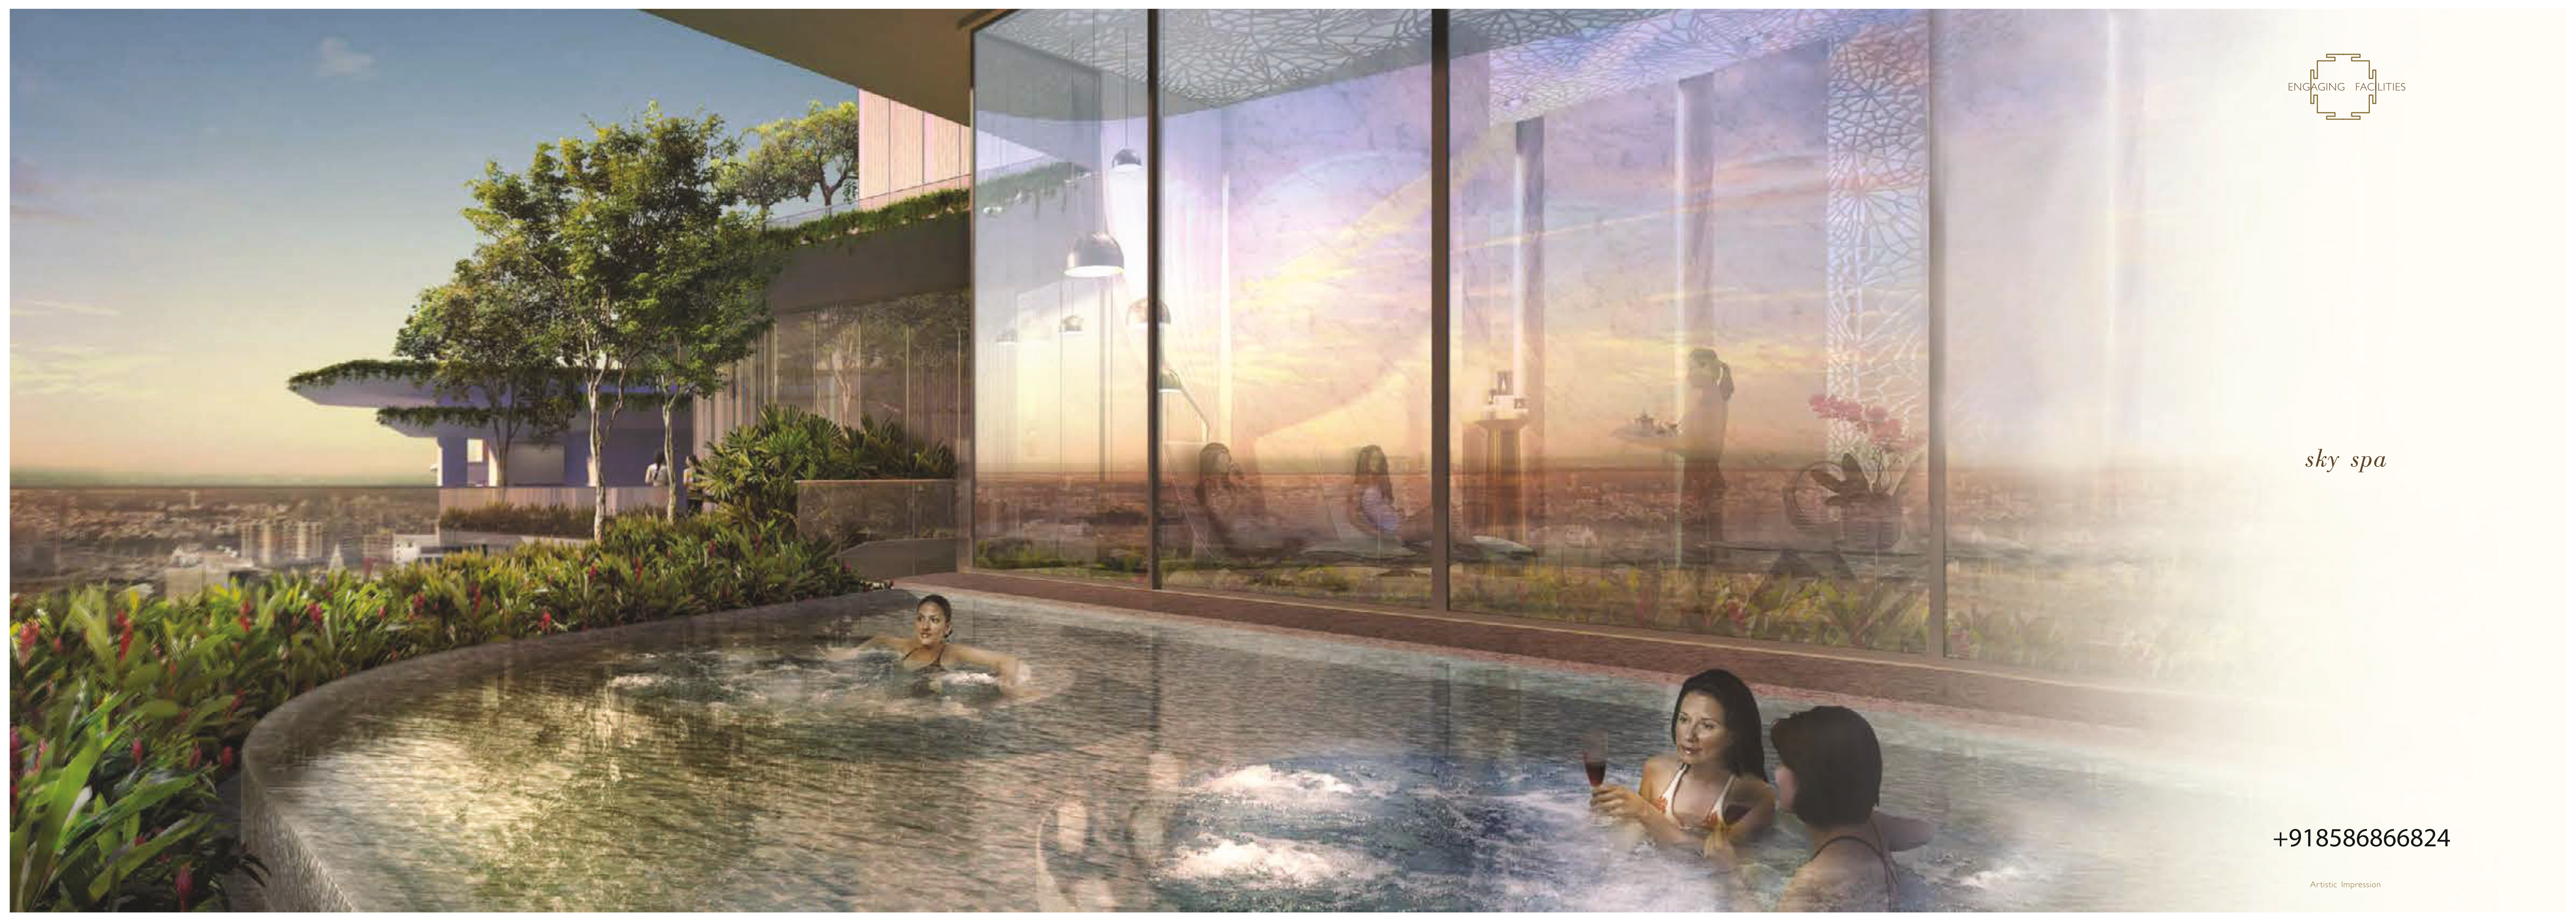

sky spa

+918586866824