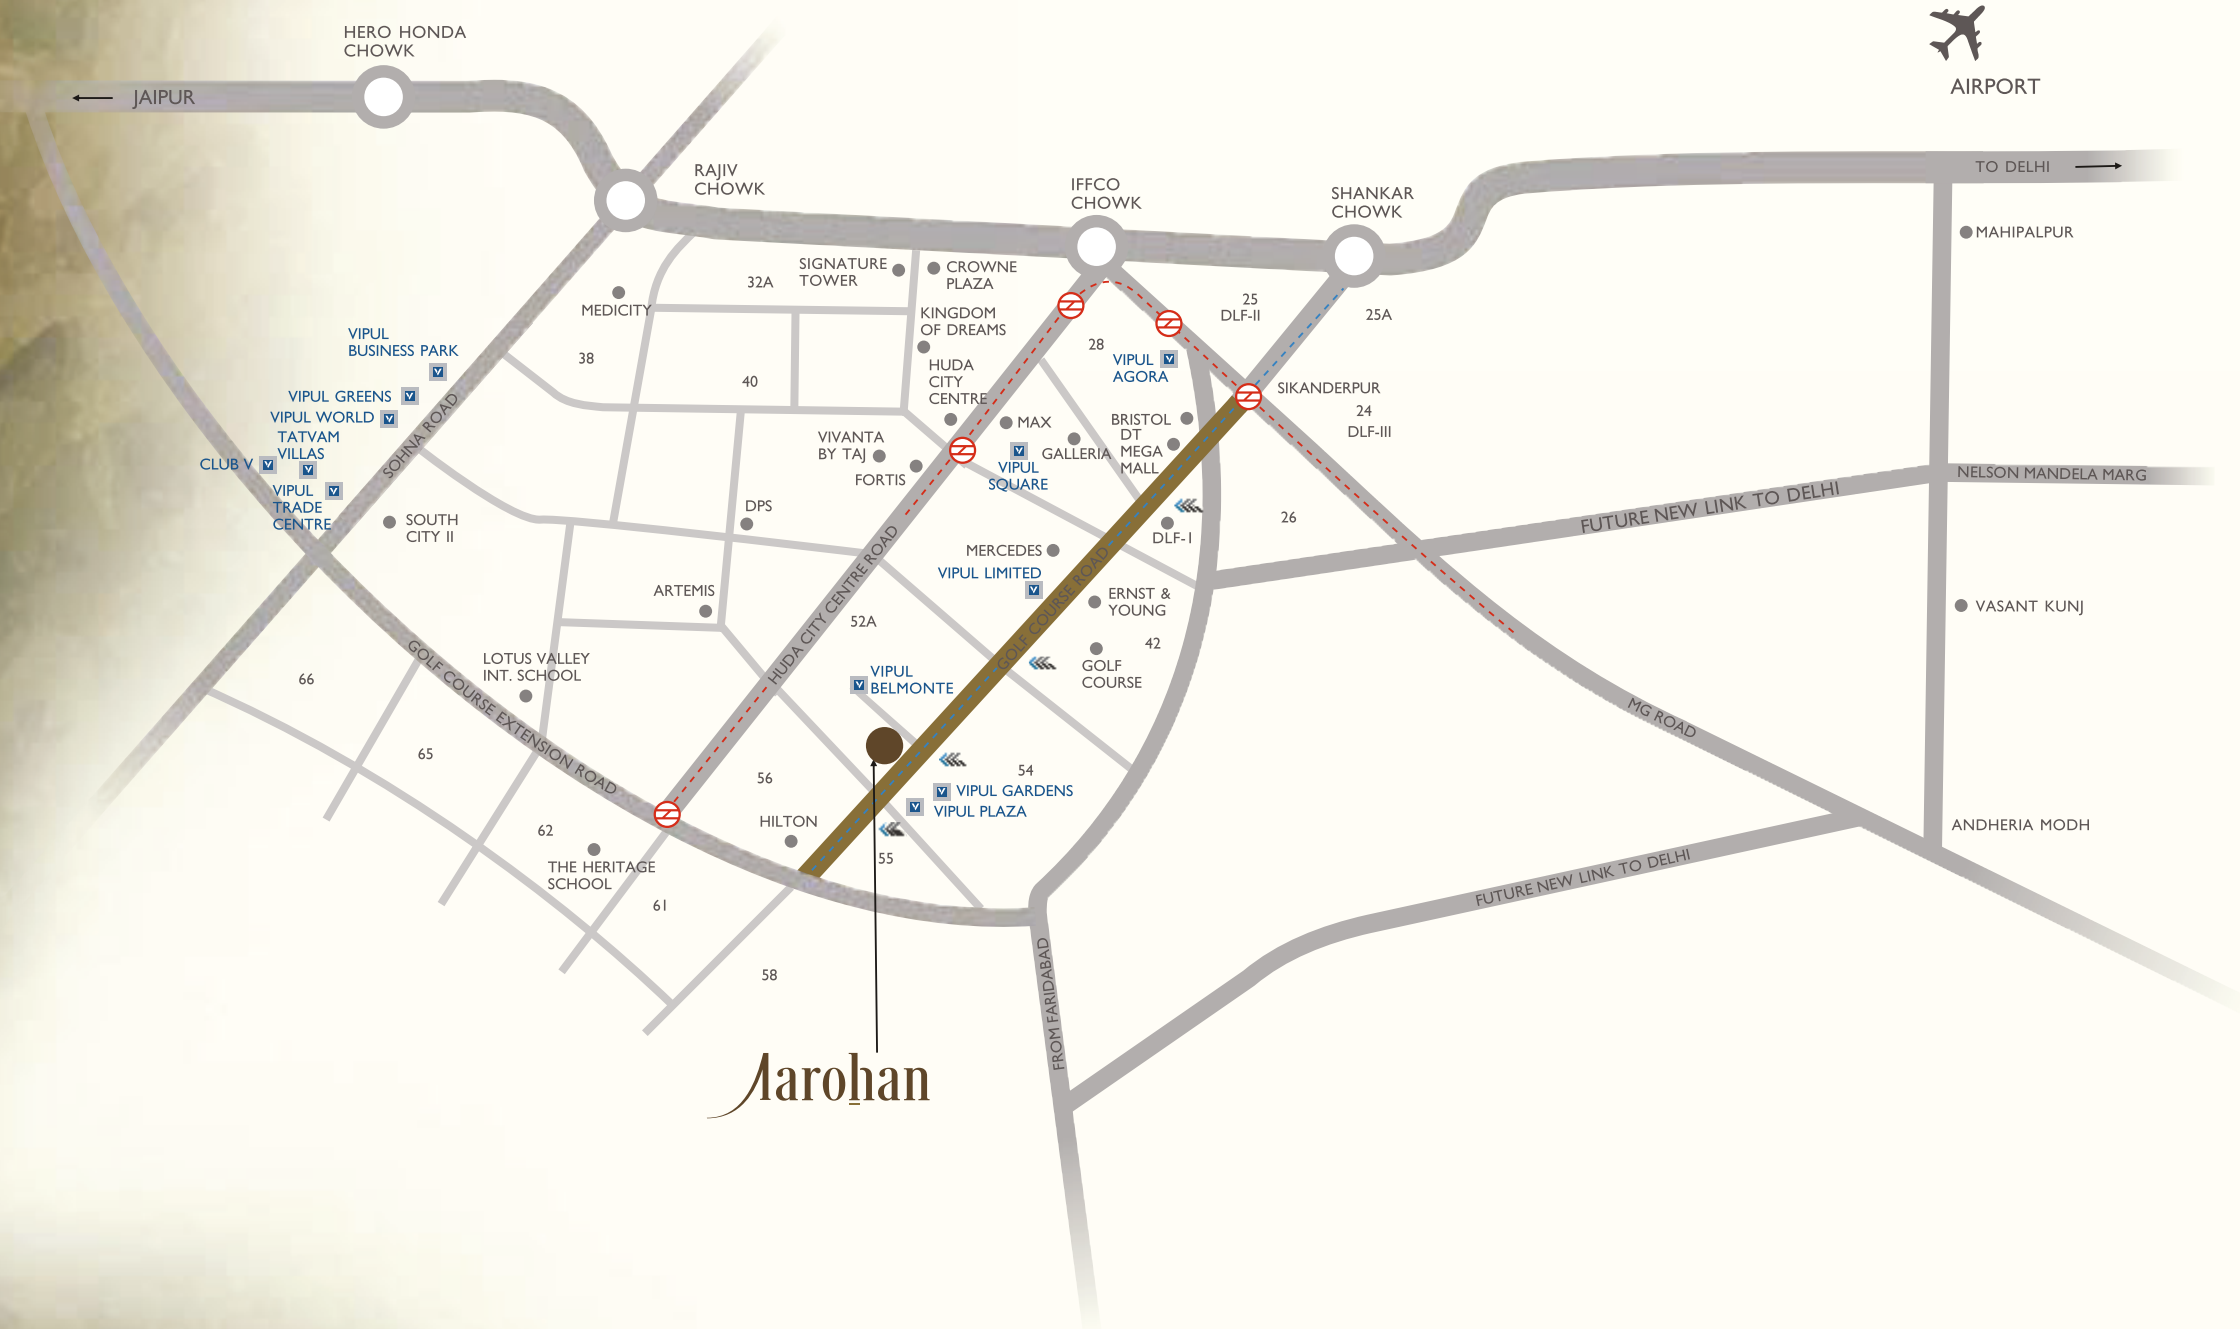

SITE PLAN

- | | |
|-------------------------------|--------------------------------------|
| 1
MAIN ENTRANCE | 7
POOL DECK |
| 2
BOULEVARD DRIVE | 8
SWIMMING POOL |
| 3
SPORTS FIELDS | 9
CENTRAL ARENA |
| 4
PORTE COCHERE | 10
BASEMENT ACCESS |
| 5
EXPRESS ELEVATORS | 11
SKY HUB & ICONIC TOWERS |
| 6
AAROHAN RETREAT | 12
SECONDARY ACCESS |

+918586866824

*It doesn't get better than
Golf Course Road, Gurgaon*

+918586866824

LOCATION MAP

Every city in the world has its address of pride. Gurgaon has it in the name of Golf Course Road, a vibrant flourishing stretch of 8.3 km, originating from the famous 'Mall Mile' MG Road and connecting it to Southern Peripheral Road.

All along the road lie multiple Fortune 500 corporate addresses, prime malls and eateries, healthcare centres, and luxury residential abodes.

The road is currently in the final stages of a makeover to give its residents a smooth signal free drive to NH 8. It's been designed and planned to accommodate the future traffic volumes.