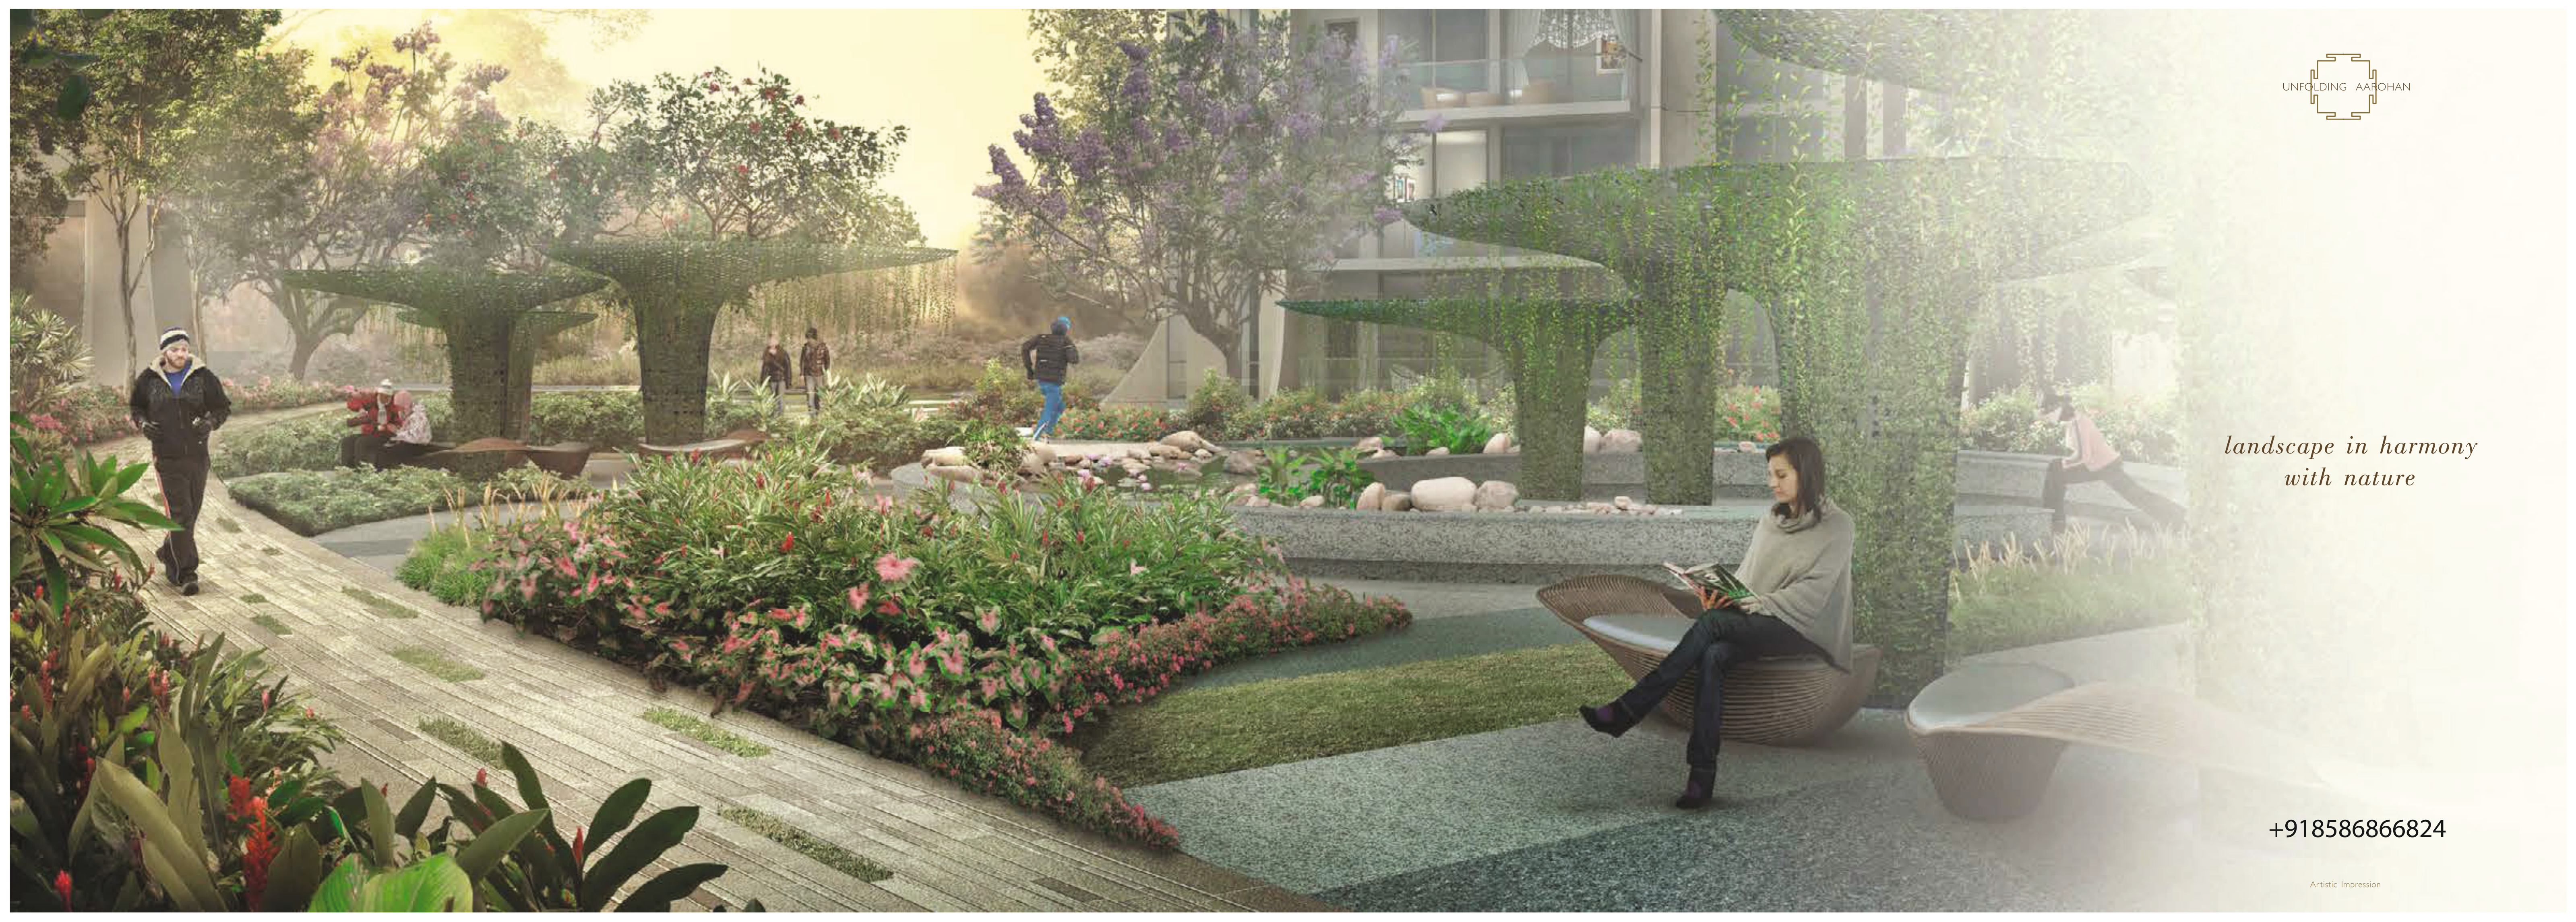

*landscape in harmony
with nature*

+918586866824